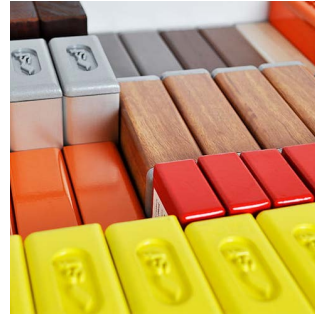

JOIN streetchat

Get news, trends and tips
on furnishing the public realm at
streetfurniture.com/streetchat

Australia 1800 027 799
International +61 2 8774 8888

Email info@streetfurniture.com
N6 391 Park Road, Regents Park
NSW 2143, Australia

streetfurniture.com

Australian Institute of
Landscape Architects
Supporting Corporate Partner

American Society of
Landscape Architects
Corporate Member No.1173455