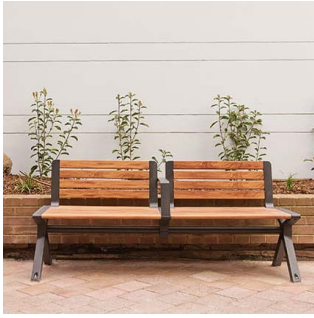

Self-watering

Select the WaterUps wicking bed option to simplify plant care and maintenance.

Optimal growing

Each planter comes with a liner for internal air ventilation and an optional drip tray.

Safe handling

Large planters feature a removable batten to reveal a clearance gap for forklift relocation.

Linea seating and planters work as a system

JOIN streetchat

Get news, trends and tips
on furnishing the public realm at
streetfurniture.com/streetchat