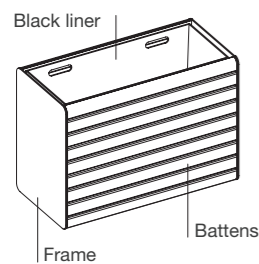

2. Select body type

☐ Battered

☐ Solid

☐ Perforated (custom)