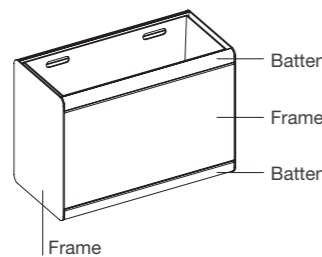

2. Select body type

☐ Battered

☐ Solid

☐ Perforated (custom)