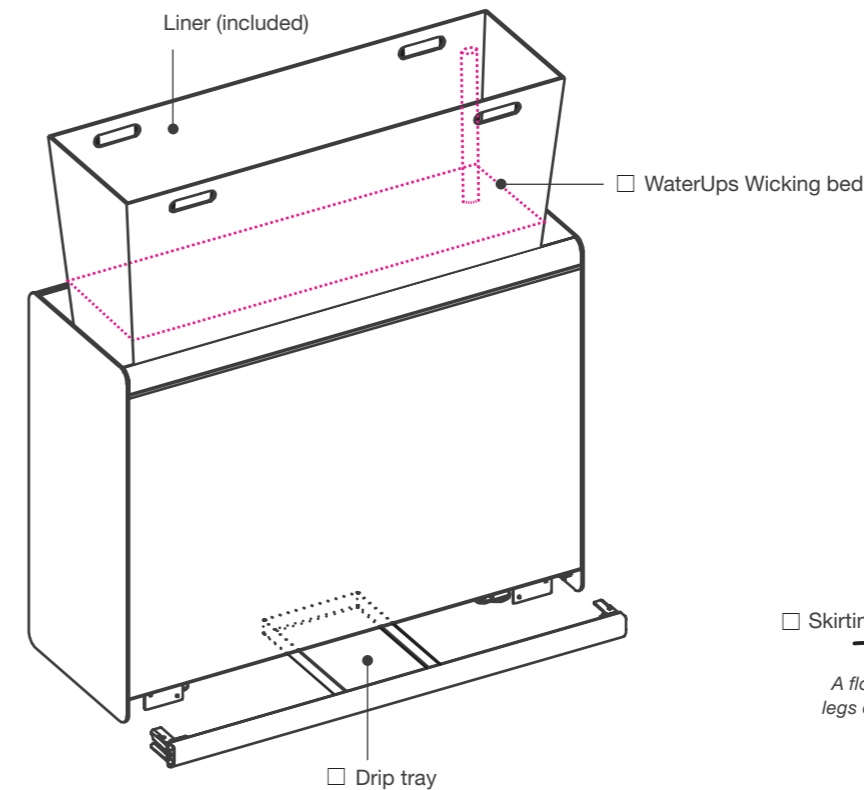

4. Select batten colour

Also available in powder coat colours. For the full colour chart, go to streetfurniture.com/colour-chart

5. Mounting

Universal adjustable leg that can be surface fixed or freestanding.

6. Select optional extras

Planter with WaterUps wicking bed (cross-section)

A floating skirt, powder coated in black, hides adjustable legs on inclined surfaces. Only available for slopes up to 3°. Skirting is not compatible with drip tray.