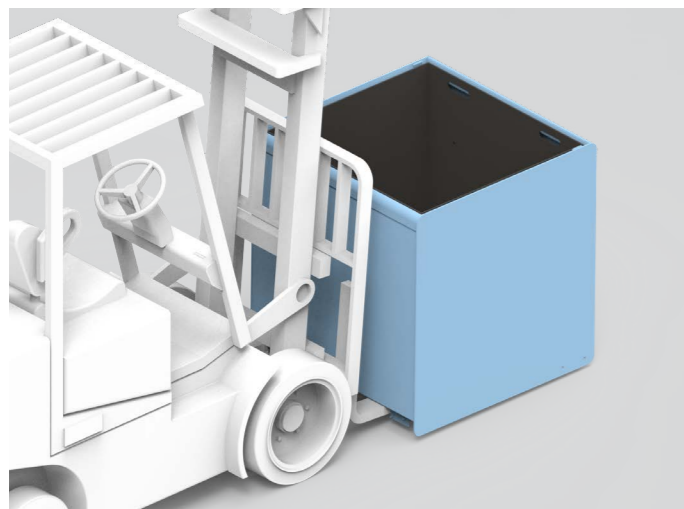

6. Select optional extras

Planter with WaterUps wicking bed (cross-section)

A floating skirt, powder coated in black, hides adjustable legs on inclined surfaces. Only available for slopes up to 3°. Skirting is not compatible with drip tray.

For further tailoring, contact us to speak with a sales consultant.

Australia 1800 027 799
International +61 2 8774 8888
Email info@streetfurniture.com

Detail matters

Behind the minimalist appearance, the Linea Planter's thoughtful design is packed with important features.

Self-watering

Select the WaterUps wicking bed option to simplify plant care and maintenance.

Optimal growing

Each planter comes with a liner for internal air ventilation and an optional drip tray.

Safe handling