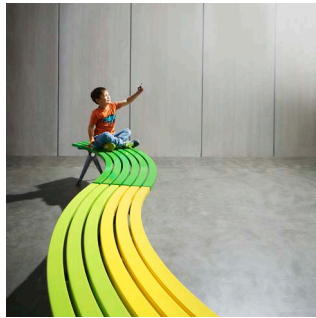

Self-watering

Select the WaterUps wicking bed option to simplify plant care and maintenance.

Optimal growing

Each planter comes with a liner for internal air ventilation and an optional drip tray.

Safe handling

Large planters feature a removable batten to reveal a clearance gap for forklift relocation.

Linea seating and planters work as a system

JOIN streetchat

Get news, trends and tips
on furnishing the public realm at
streetfurniture.com/streetchat