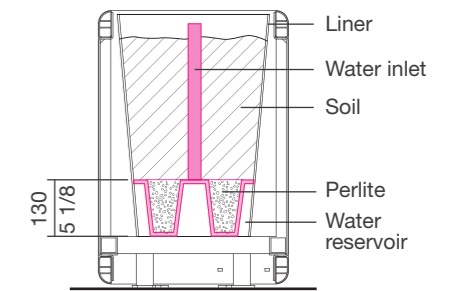

Long Rectangular L
1200L x 445W x 940H
47 1/4" L x 17 1/2" W x 37" H
Soil volume ≈146 L

2. Select body type

Battered

Solid

Perforated (custom)

3. Select frame colour

For the full colour chart, go to streetfurniture.com/colour-chart

6. Select optional extras

Planter with WaterUps wicking bed (cross-section)

A floating skirt, powder coated in black, hides adjustable legs on inclined surfaces. Only available for slopes up to 3°. Skirting is not compatible with drip tray.