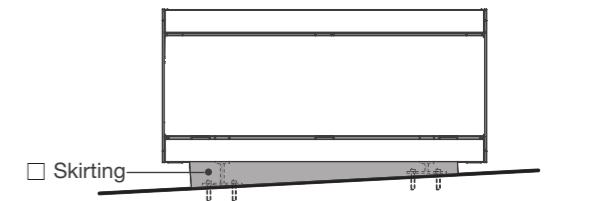

6. Select optional extras

Planter with WaterUps wicking bed (cross-section)

A floating skirt, powder coated in black, hides adjustable legs on inclined surfaces. Only available for slopes up to 3°. Skirting is not compatible with drip tray.