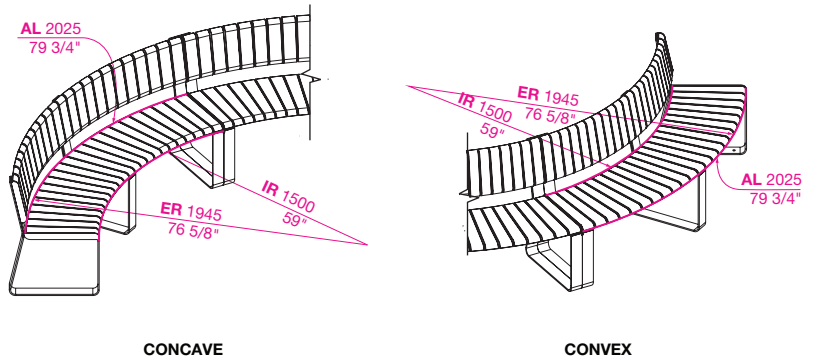

linea vt curved seat

Our most premium range features vertical quarter-bullnose timber battens supported by incredibly strong stainless steel frames. Meets accessibility requirements (ADA, DDA and AS1428.2) when specified with armrests.

For tailored curves, the minimum internal radius is 1.5 metre or 59".

AL Arc Length (outermost)
IR Internal Radius
ER External Radius

OVERALL DIMENSIONS:

Concave

745W x 790H x 2040L (mm)
 29 3/8" W x 31 1/8" H x 80 5/16" L

Convex

745W x 790H x 1945L (mm)
 29 3/8" W x 31 1/8" H x 76 5/8" L

Select one box per category to specify your product.

CONFIGURATION:

Street Furniture Australia highly recommends using standard curves where possible.

- Concave**
 - Standard
AL 2025mm | 79 3/4"
IR 1500mm | 59"
 - Tailored*
- Convex**
 - Standard
AL 2025mm | 79 3/4"
IR 1500mm | 59"
 - Tailored*

*To specify, provide the AL and IR. A setup fee and additional lead time applies to each custom curve.