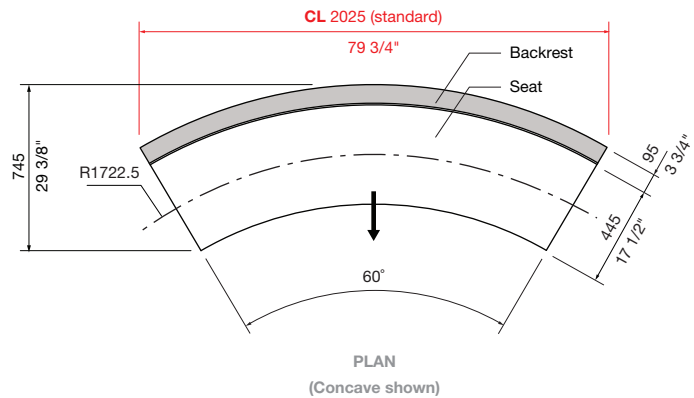

FRAME:

Stainless 304 powder coated ([see colour chart](#))

MIX CURVED AND STRAIGHT
CONVEX SEAT + STRAIGHT SEAT + CONCAVE SEAT

3570 W x 3748 L (mm)
140 1/2" W x 147 1/2" L

MIX SEAT AND BENCH
CONVEX SEAT + CURVED BENCH

1245 W x 3375 L (mm)
49" W x 132 7/8" L

CONFIGURATION EXAMPLES