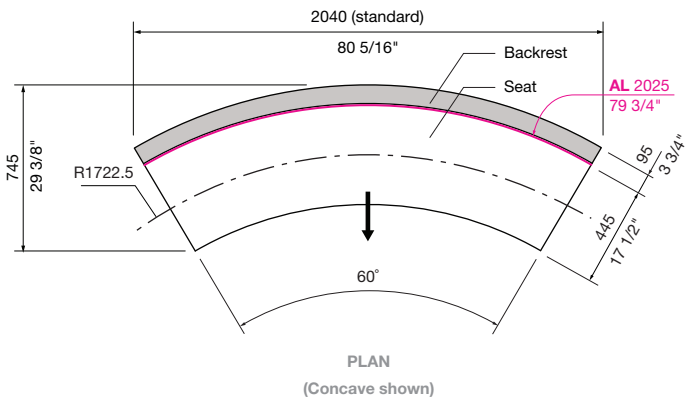

For tailored curves, the minimum internal radius is 1.5 metre or 59".

AL Arc Length (outermost)
IR Internal Radius
ER External Radius

OVERALL DIMENSIONS:

Concave

745W x 790H x 2040L (mm)
 29 3/8" W x 31 1/8" H x 80 5/16" L

Convex

745W x 790H x 1945L (mm)
 29 3/8" W x 31 1/8" H x 76 5/8" L

Select one box per category to specify your product.

CONFIGURATION:

Street Furniture Australia highly recommends using standard curves where possible.

- Concave**
 - Standard
AL 2025mm | 79 3/4"
IR 1500mm | 59"
 - Tailored*
- Convex**
 - Standard
AL 2025mm | 79 3/4"
IR 1500mm | 59"
 - Tailored*

*To specify, provide the AL and IR. A setup fee and additional lead time applies to each custom curve.

CONFIGURATION EXAMPLES

MIX CURVED AND STRAIGHT
 CONVEX SEAT + STRAIGHT SEAT + CONCAVE SEAT
 3570 W x 3748 L (mm)
 140 1/2" W x 147 1/2" L

MIX SEAT AND BENCH
 CONVEX SEAT + CURVED BENCH
 1245 W x 3375 L (mm)
 49" W x 132 7/8" L