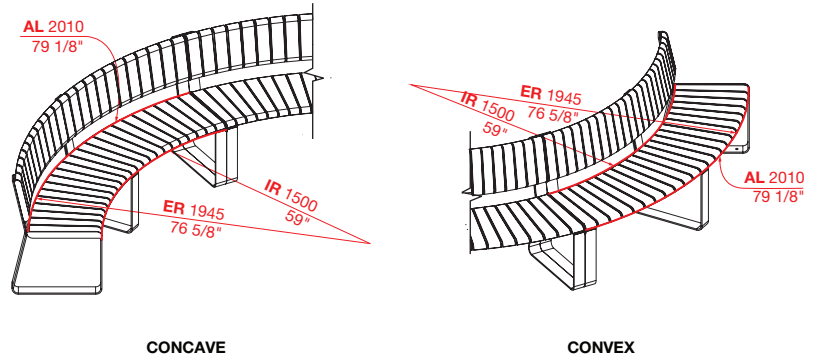

Our most premium range features vertical quarter-bullnose timber battens supported by incredibly strong stainless steel frames. Meets accessibility requirements (ADA, DDA and AS1428.2) when specified with armrests.

For tailored curves, the minimum internal radius is 1.5 metre or 59".

MCODE:  
LVS10-C

**AL** Arc Length (outermost)  
**CL** Chord Length  
**ER** External Radius  
**IR** Internal Radius

#### OVERALL DIMENSIONS:

##### Convex

745W x 790H x 1930 CL (mm)  
29 3/8" W x 31 1/8" H x 76" CL