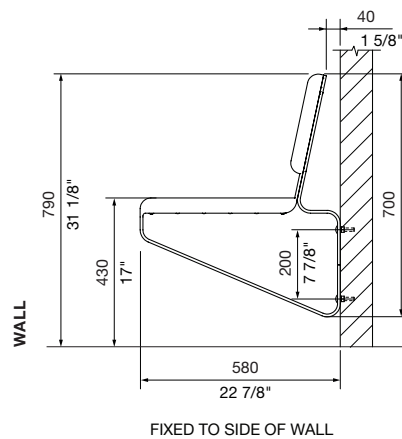

LEG AND MOUNTING:

- ☐ Standard Leg
  - ☐ Surface fixed
  - ☐ Subsurface fixed
  - ☐ Freestanding
- ☐ Square Leg

Choose a Square Leg for when placing Linea seats and benches side-by-side to ensure the legs perfectly align.

- ☐ Surface fixed
- ☐ Subsurface fixed
- ☐ Wall
  - ☐ Fixed to side of wall
- ☐ Plinth
  - ☐ Fixed on top of wall

ARM:

Dark armrests are not recommended for areas in direct sunlight.

- ☐ None
- ☐ Integral arms qty 2
- ☐ Specify quantity: _____

Some options incur additional fees and lead time.

Need more information?

For a brochure, image gallery, CAD downloads, installation and maintenance guides, go to:
streetfurniture.com/product/linea-vt-curved-seat/

Quick links:

streetfurniture.com/au/colour-chart/
streetfurniture.com/au/warranty/
streetfurniture.com/au/parts-promise/

SIDE VIEW