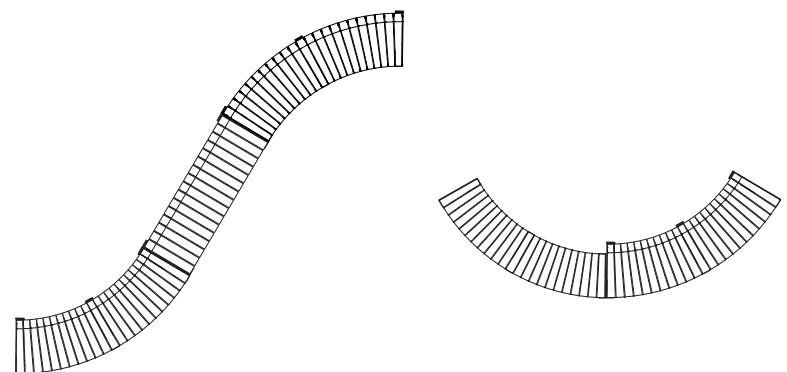

FRAME:

Stainless 304 powder coated ([see colour chart](#))

MIX CURVED AND STRAIGHT
CONVEX SEAT + STRAIGHT SEAT + CONCAVE SEAT

3570 W x 3748 L (mm)
140 1/2" W x 147 1/2" L

MIX SEAT AND BENCH
CONVEX SEAT + CURVED BENCH

1245 W x 3375 L (mm)
49" W x 132 7/8" L

CONFIGURATION EXAMPLES