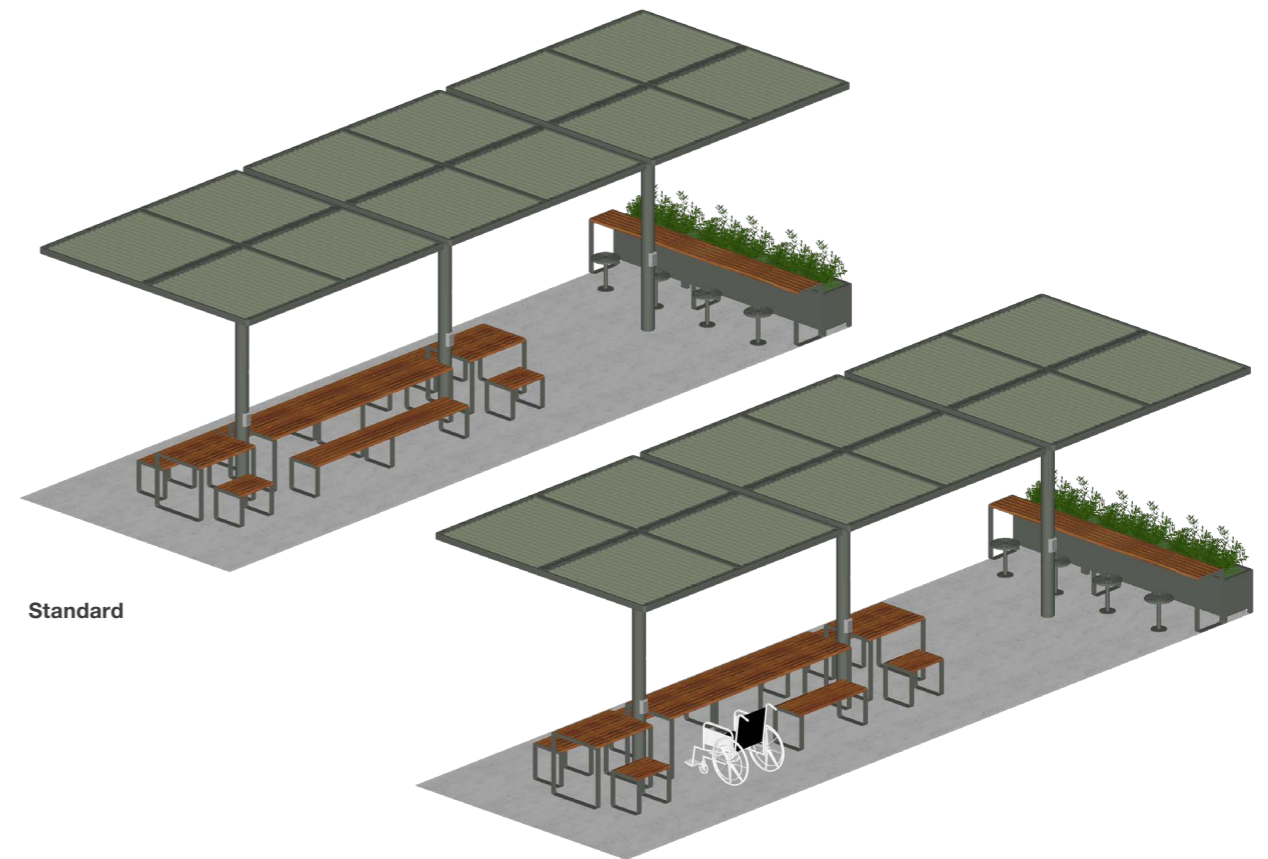

### ChillOUT Tree Bundle 7

with Aria Long Communal Table and Aria Lookout Table (22-seater)

- **Standard:**
  - 3x ChillOUT Tree 2700mm H (Square)
  - 2x Aria Table 1200mm
  - 1x Aria Table 3200mm\*
  - 4x Aria Bench 1200mm
  - 2x Aria Bench 3200mm
  - 1x Aria Lookout Table 3500mm
  - 4x Cafe Stool
  - 3x Frame Planter 1170mm
- **Wheelchair side access:**
  - 3x ChillOUT Tree 2700mm H (Square)
  - 2x Aria DDA Table 1200mm
  - 1x Aria DDA Table 3200mm\*
  - 4x Aria Tall Bench 1200mm
  - 1x Aria Tall Bench 3200mm
  - 1x Aria Tall Bench 1600mm
  - 1x Aria Lookout Table 3500mm
  - 4x Cafe Stool
  - 3x Frame Planter 1170mm

### ChillOUT Tree Bundle 8

with Linea Long Communal Table and Linea Lookout Table (16-seater)

- **Standard:**
  - 3x ChillOUT Tree 2700mm H (Square)
  - 2x Linea Table 1000mm
  - 1x Linea Table 3200mm\*
  - 4x Linea Bench 600mm
  - 2x Linea Bench 2800mm\*
  - 1x Linea Lookout Table 3500mm
  - 4x Cafe Stool
  - 3x Frame Planter 1170mm
- **Wheelchair side access:**
  - 3x ChillOUT Tree 2700mm H (Square)
  - 2x Linea DDA Table 1000mm
  - 1x Linea DDA Table 3200mm\*
  - 4x Linea Tall Bench 600mm
  - 1x Linea Tall Bench 1200mm
  - 1x Linea Tall Bench 2800mm\*
  - 1x Linea Lookout Table 3500mm
  - 4x Cafe Stool
  - 3x Frame Planter 1170mm