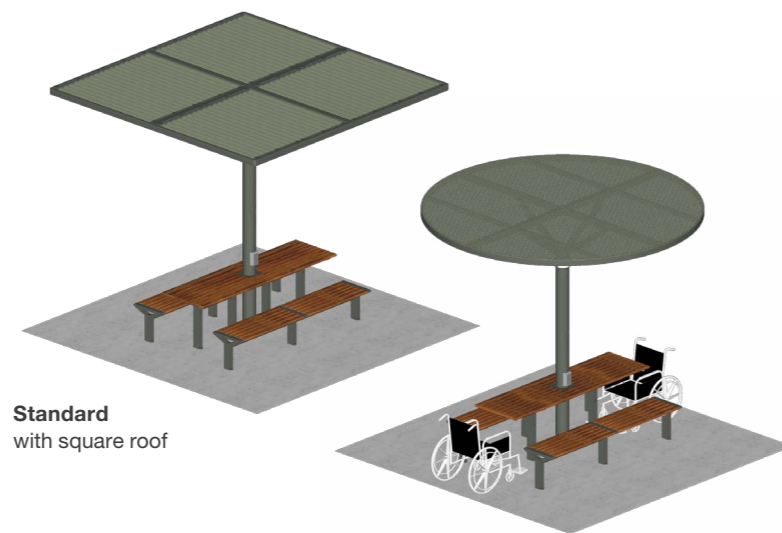

# bundles

ChillOUT Trees can be furnished with the full range of Street Furniture Australia products, including seating and tables, planters, litter solutions and drinking fountains. Draw inspiration from the ready-made suggestions in this brochure, in 'bundles' that are easy to order, or create your own configurations.

## ChillOUT Tree Bundle 1 with Aria Picnic Table (8-seater)

- **Standard:**
  - 1x ChillOUT Tree 2700mm H (Square or Circular)
  - 1x Aria Table with bracket 2400mm
  - 2x Aria Bench 2400mm

- **Wheelchair end access:**
  - 1x ChillOUT Tree 2700mm H (Square or Circular)
  - 1x Aria DDA Table with bracket 2400mm
  - 2x Aria Tall Bench 2400mm