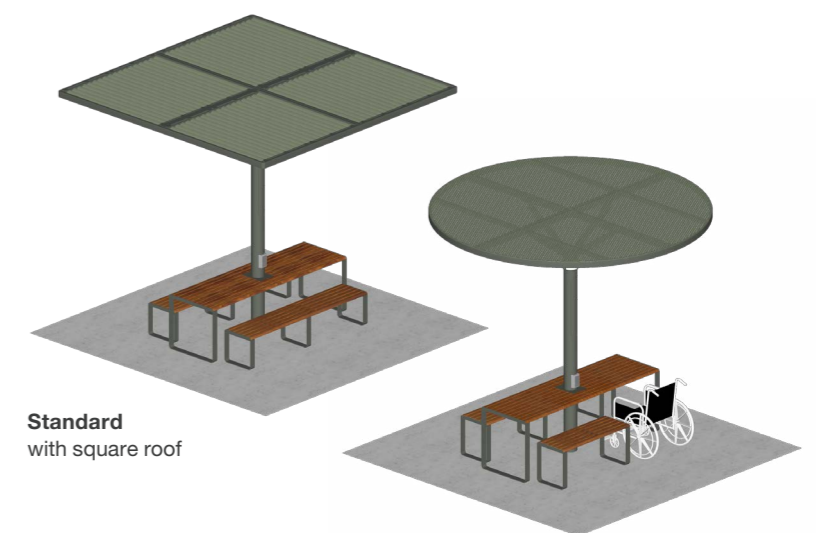

## ChillOUT Tree Bundle 1 with Aria Picnic Table (8-seater)

- **Standard:**
  - 1x ChillOUT Tree 2700mm H (Square or Circular)
  - 1x Aria Table with bracket 2400mm
  - 2x Aria Bench 2400mm

- **Wheelchair end access:**
  - 1x ChillOUT Tree 2700mm H (Square or Circular)
  - 1x Aria DDA Table with bracket 2400mm
  - 2x Aria Tall Bench 2400mm

## ChillOUT Tree Bundle 2 with Linea Picnic Table (8-seater)

- **Standard:**
  - 1x ChillOUT Tree 2700mm H (Square or Circular)
  - 1x Linea Table with bracket 2500mm
  - 2x Linea Bench 2100mm

- **Wheelchair side access:**
  - 1x ChillOUT Tree 2700mm H (Square or Circular)
  - 1x Linea DDA Table with bracket 2500mm
  - 1x Linea Tall Bench 2100mm
  - 1x Linea Tall Bench 1200mm

**Standard**  
with square roof

**Wheelchair side access**  
with circular roof

**ChillOUT Tree Bundle 3**  
with Aria Seating System (18-seater)

- **Standard:**
- 1x ChillOUT Tree 2700mm H (Circular - flat roof only)
- 1x ChillOUT Tree 2900mm H (Circular - flat roof only)
- 2x Aria Seating System 3B-C90-C90-3B-C90-C90
- 3x Cafe Macchiato Table
- 6x Cafe Stool