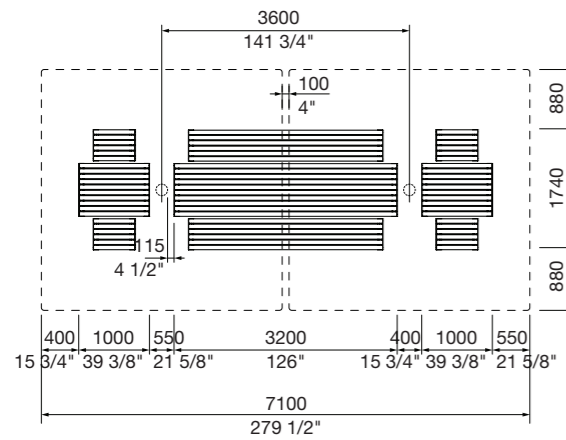

ChillOUT Tree Bundle 6
with Linea Long Communal Table (12-seater)

1. **Standard:**
   2x ChillOUT Tree 2700mm H (Square)
   2x Linea Table 1000mm
   1x Linea Table 3200mm*
   4x Linea Bench 600mm
   2x Linea Bench 2800mm*

1. **Wheelchair side access:**
   2x ChillOUT Tree 2700mm H (Square)
   2x Linea DDA Table 1000mm
   1x Linea DDA Table 3200mm*
   4x Linea Tall Bench 600mm
   1x Linea Tall Bench 1200mm
   1x Linea Tall Bench 2800mm*

Standard

*Length not available in hardwood.

Right image: Belmore Road, Riverwood, NSW.
ChillOUT Tree (CT1), powered, in Textura Woodland Grey. Circular roof features Champagne perforation in Pale Eucalypt Green.