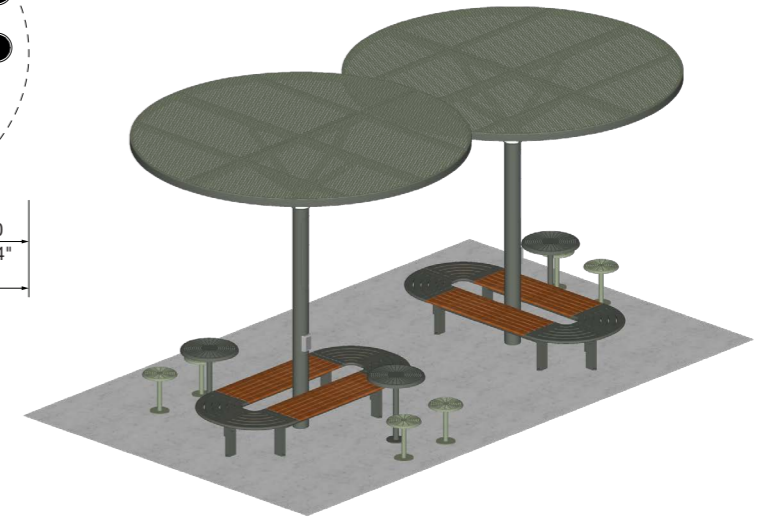

## ChillOUT Tree Bundle 2 with Linea Picnic Table (8-seater)

- **Standard:**
  - 1x ChillOUT Tree 2700mm H (Square or Circular)
  - 1x Linea Table with bracket 2500mm
  - 2x Linea Bench 2100mm

- **Wheelchair side access:**
  - 1x ChillOUT Tree 2700mm H (Square or Circular)
  - 1x Linea DDA Table with bracket 2500mm
  - 1x Linea Tall Bench 2100mm
  - 1x Linea Tall Bench 1200mm

**Standard**  
with square roof

**Wheelchair side access**  
with circular roof

**ChillOUT Tree Bundle 3**  
with Aria Seating System (18-seater)

- **Standard:**
- 1x ChillOUT Tree 2700mm H (Circular - flat roof only)
- 1x ChillOUT Tree 2900mm H (Circular - flat roof only)
- 2x Aria Seating System 3B-C90-C90-3B-C90-C90
- 3x Cafe Macchiato Table
- 6x Cafe Stool

Standard

**ChillOUT Tree Bundle 4**  
with Linea Curved Bench (15-seater)

- **Standard:**
- 1x ChillOUT Tree 2700mm H (Circular - flat roof only)
- 1x ChillOUT Tree 2900mm H (Circular - flat roof only)
- 1x ChillOUT Tree 3100mm H (Circular - flat roof only)
- 5x Linea Curved Bench
- 5x Macchiato Table