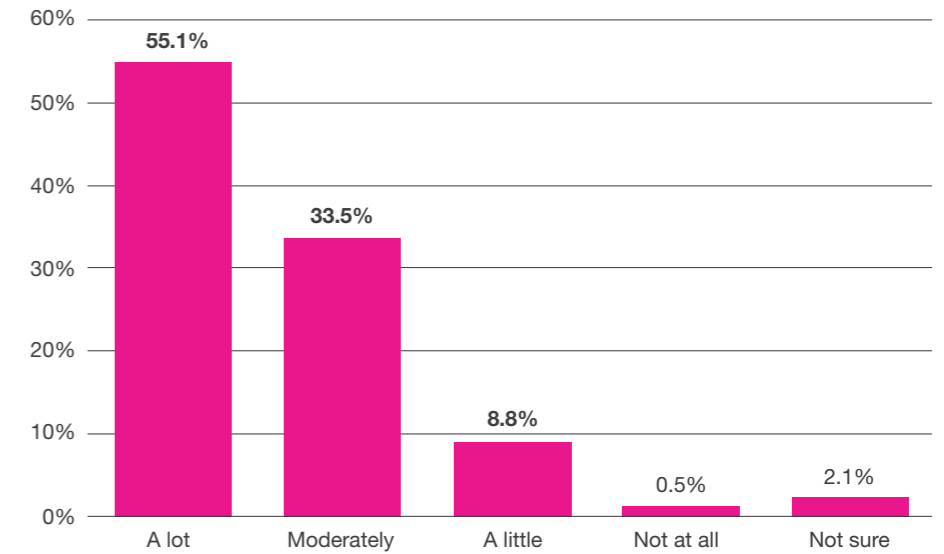

A place to work.
Remote workers can also enjoy the outdoors.