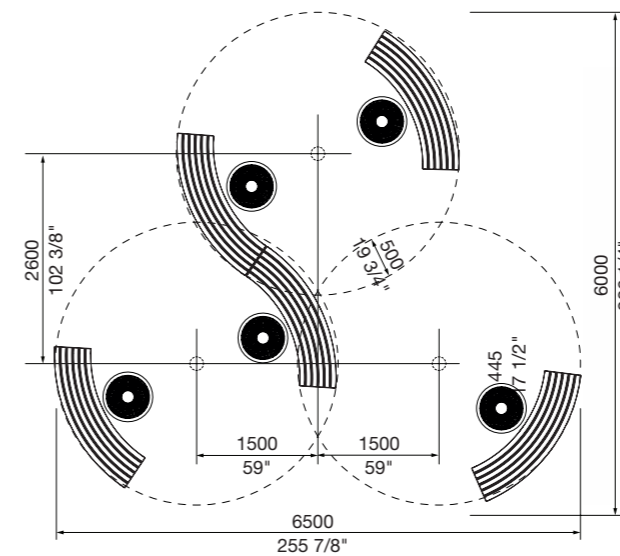

Standard

Left image: Belmore Road, Riverwood, NSW.
ChillOUT Tree (CT1), powered, in Textura Woodland Grey. Circular roof features Champagne perforation in Pale Eucalypt Green. Aria Seating System (3B-C90-C90-3B-C90-C90) with aluminium Spotted Gum battens and Textura Woodland Grey frame. Cafe Macchiato Table (T7) in Deep Pool, Cafe Round Table (T1) in Wizard and Cafe Stool (S1) in Pale Eucalypt Green and Wizard.