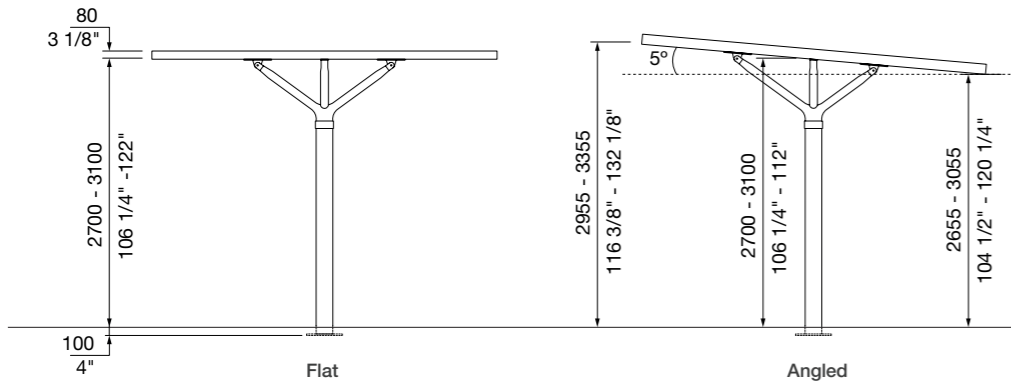

5. Roof angle