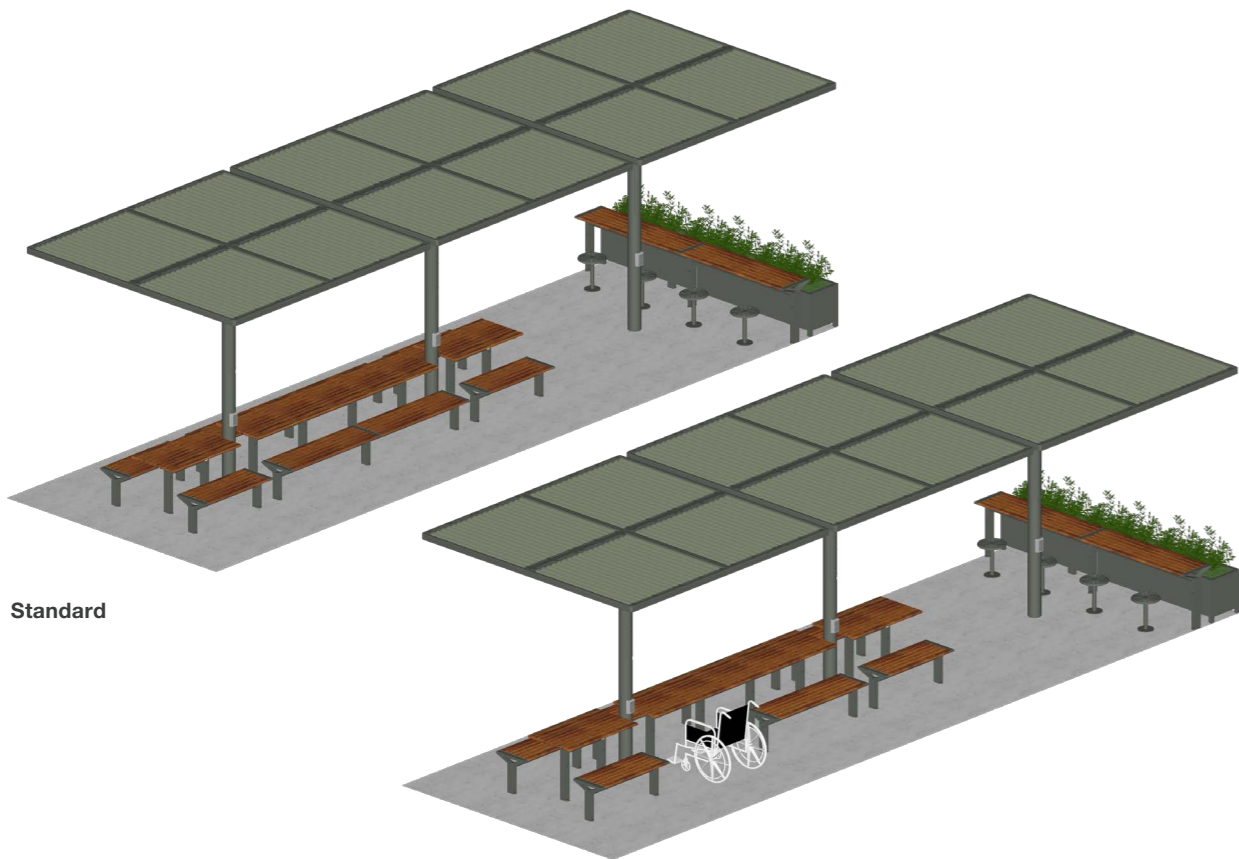

- **Wheelchair side access:**  
 2x ChillOUT Tree 2700mm H (Square)  
 2x Linea DDA Table 1000mm  
 1x Linea DDA Table 3200mm\*  
 4x Linea Tall Bench 600mm  
 1x Linea Tall Bench 1200mm  
 1x Linea Tall Bench 2800mm\*

### ChillOUT Tree Bundle 7

with Aria Long Communal Table and Aria Lookout Table (22-seater)

- **Standard:**
  - 3x ChillOUT Tree 2700mm H (Square)
  - 2x Aria Table 1200mm
  - 1x Aria Table 3200mm\*
  - 4x Aria Bench 1200mm
  - 2x Aria Bench 3200mm
  - 1x Aria Lookout Table 3500mm
  - 4x Cafe Stool
  - 3x Frame Planter 1170mm
- **Wheelchair side access:**
  - 3x ChillOUT Tree 2700mm H (Square)
  - 2x Aria DDA Table 1200mm
  - 1x Aria DDA Table 3200mm\*
  - 4x Aria Tall Bench 1200mm
  - 1x Aria Tall Bench 3200mm
  - 1x Aria Tall Bench 1600mm
  - 1x Aria Lookout Table 3500mm
  - 4x Cafe Stool
  - 3x Frame Planter 1170mm