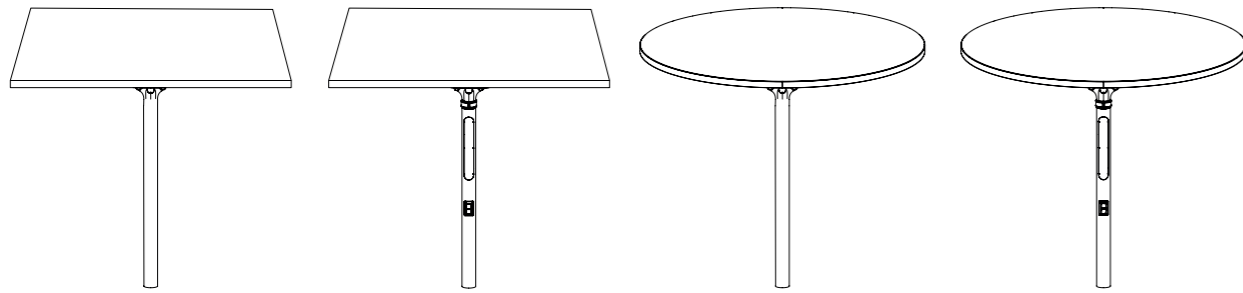

chillout tree

How to order in 7 steps

Select one per category to specify your product.

1. Type

Standard with Square roof

Powered with Square roof

Standard with Circular roof

Powered with Circular roof

2. Charging points (powered version only)

3. Power monitoring (powered version only)

Additional fee applies.

- No
- Yes (4G Wattwatchers)

4. Height

From ground to the underside of roof

- 2700mm | 68 7/8"
- 2900mm | 82 11/16"
- 3100mm | 122"
- Tailored (min. 2700mm and max. 3100mm)