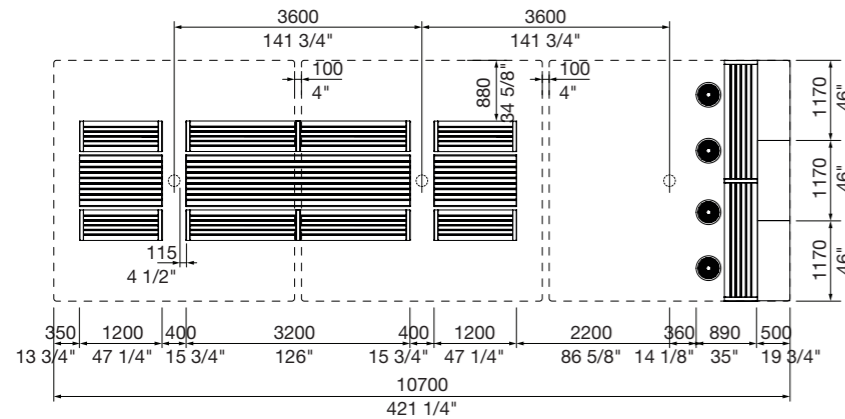

- **Wheelchair side access:**  
 2x ChillOUT Tree 2700mm H (Square)  
 2x Linea DDA Table 1000mm  
 1x Linea DDA Table 3200mm\*  
 4x Linea Tall Bench 600mm  
 1x Linea Tall Bench 1200mm  
 1x Linea Tall Bench 2800mm\*

### ChillOUT Tree Bundle 7

with Aria Long Communal Table and Aria Lookout Table (22-seater)

- **Standard:**
  - 3x ChillOUT Tree 2700mm H (Square)
  - 2x Aria Table 1200mm
  - 1x Aria Table 3200mm\*
  - 4x Aria Bench 1200mm
  - 2x Aria Bench 3200mm
  - 1x Aria Lookout Table 3500mm
  - 4x Cafe Stool
  - 3x Frame Planter 1170mm
- **Wheelchair side access:**
  - 3x ChillOUT Tree 2700mm H (Square)
  - 2x Aria DDA Table 1200mm
  - 1x Aria DDA Table 3200mm\*
  - 4x Aria Tall Bench 1200mm
  - 1x Aria Tall Bench 3200mm
  - 1x Aria Tall Bench 1600mm
  - 1x Aria Lookout Table 3500mm
  - 4x Cafe Stool
  - 3x Frame Planter 1170mm