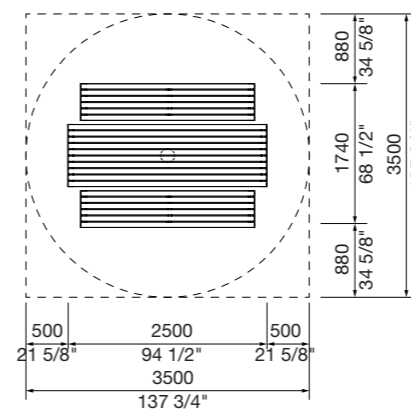

Standard
with square roof