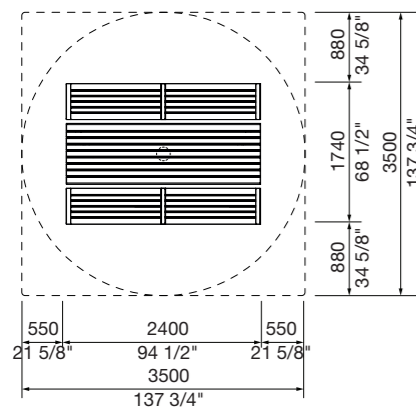

## ChillOUT Tree Bundle 1 with Aria Picnic Table (8-seater)

- **Standard:**
  - 1x ChillOUT Tree 2700mm H (Square or Circular)
  - 1x Aria Table with bracket 2400mm
  - 2x Aria Bench 2400mm

- **Wheelchair end access:**
  - 1x ChillOUT Tree 2700mm H (Square or Circular)
  - 1x Aria DDA Table with bracket 2400mm
  - 2x Aria Tall Bench 2400mm