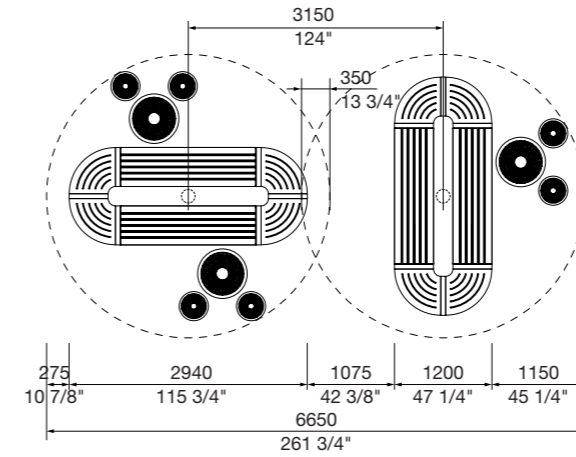

ChillOUT Tree Bundle 3
with Aria Seating System (18-seater)

- **Standard:**
- 1x ChillOUT Tree 2700mm H (Circular - flat roof only)
- 1x ChillOUT Tree 2900mm H (Circular - flat roof only)
- 2x Aria Seating System 3B-C90-C90-3B-C90-C90
- 3x Cafe Macchiato Table
- 6x Cafe Stool

Standard

ChillOUT Tree Bundle 4
with Linea Curved Bench (15-seater)

- **Standard:**
- 1x ChillOUT Tree 2700mm H (Circular - flat roof only)
- 1x ChillOUT Tree 2900mm H (Circular - flat roof only)
- 1x ChillOUT Tree 3100mm H (Circular - flat roof only)
- 5x Linea Curved Bench
- 5x Macchiato Table