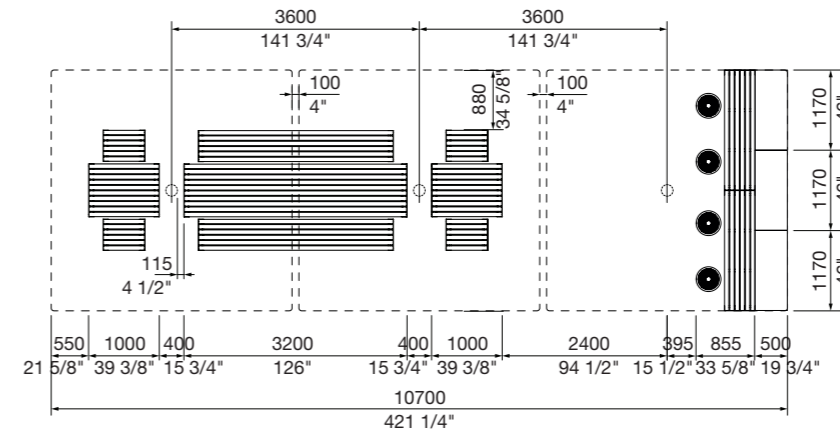

Wheelchair side access

*Length not available in hardwood.