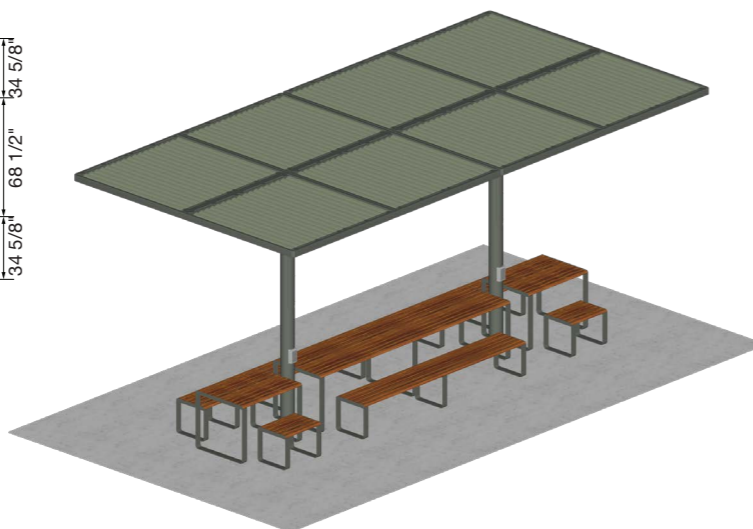

ChillOUT Tree Bundle 6
with Linea Long Communal Table (12-seater)

1. **Standard:**
   2x ChillOUT Tree 2700mm H (Square)
   2x Linea Table 1000mm
   1x Linea Table 3200mm*
   4x Linea Bench 600mm
   2x Linea Bench 2800mm*

1. **Wheelchair side access:**
   2x ChillOUT Tree 2700mm H (Square)
   2x Linea DDA Table 1000mm
   1x Linea DDA Table 3200mm*
   4x Linea Tall Bench 600mm
   1x Linea Tall Bench 1200mm
   1x Linea Tall Bench 2800mm*

Standard

*Length not available in hardwood.

Right image: Belmore Road, Riverwood, NSW.
ChillOUT Tree (CT1), powered, in Textura Woodland Grey. Circular roof features Champagne perforation in Pale Eucalypt Green.