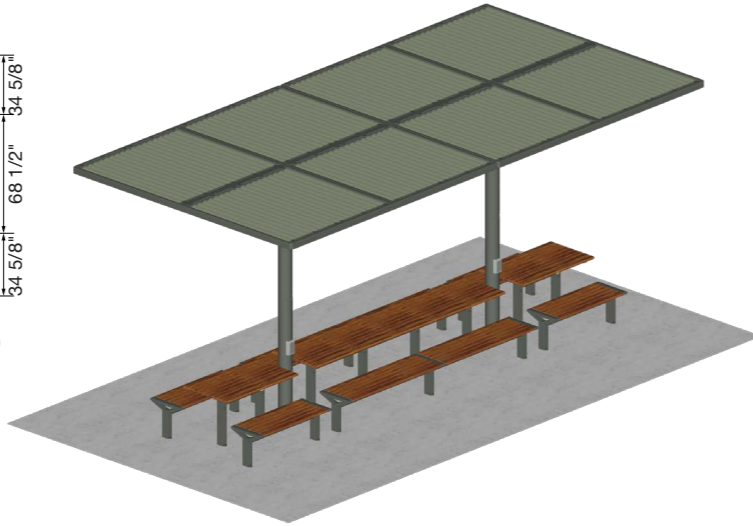

ChillOUT Tree Bundle 5
with Aria Long Communal Table (18-seater)

1. **Standard:**
   2x ChillOUT Tree 2700mm H (Square)
   2x Aria Table 1200mm
   1x Aria Table 3200mm*
   4x Aria Bench 1200mm
   2x Aria Bench 3200mm

1. **Wheelchair end access:**
   2x ChillOUT Tree 2700mm H (Square)
   2x Aria DDA Table 1200mm
   1x Aria DDA Table 3200mm*
   4x Aria Tall Bench 1200mm
   1x Aria Tall Bench 3200mm
   1x Aria Tall Bench 1600mm

Standard