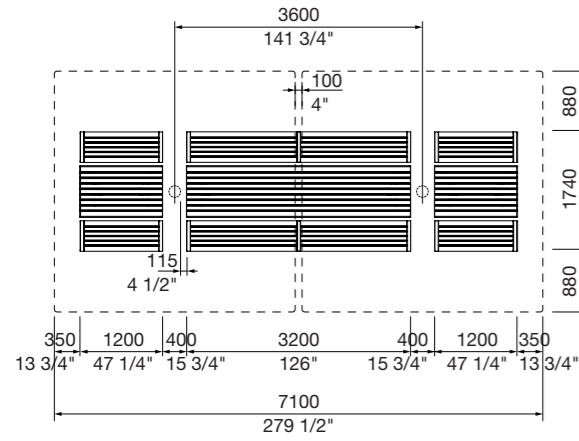

ChillOUT Tree Bundle 5
with Aria Long Communal Table (18-seater)

1. **Standard:**
   2x ChillOUT Tree 2700mm H (Square)
   2x Aria Table 1200mm
   1x Aria Table 3200mm*
   4x Aria Bench 1200mm
   2x Aria Bench 3200mm

1. **Wheelchair end access:**
   2x ChillOUT Tree 2700mm H (Square)
   2x Aria DDA Table 1200mm
   1x Aria DDA Table 3200mm*
   4x Aria Tall Bench 1200mm
   1x Aria Tall Bench 3200mm
   1x Aria Tall Bench 1600mm

Standard