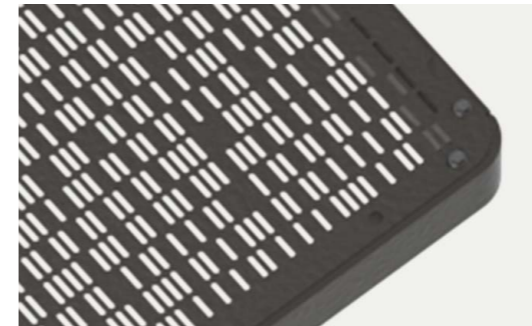

### 5. Roof angle

### 6. Roof cover

Colorbond steel (Spandek) requires angled roof. Louvres are available with a square roof only.

Perforated aluminium powder coated  
Champagne - 22% open area

Perforated aluminium powder coated  
Dots - 25% open area

Perforated aluminium powder coated  
Lozenges - 28% open area

Colorbond steel (Spandek)\*  
Hard cover

\*Colour is applied to one side only. The other side is light grey.

Louvres  
Aluminium woodgrain

Louvres  
Aluminium powder coated