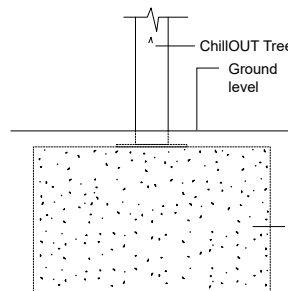

SUBSURFACE FIXED
WITH CONCRETE PAD