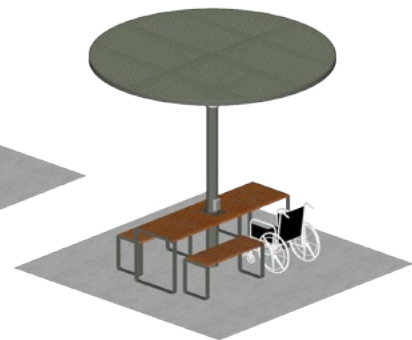

Wheelchair side access
with circular roof