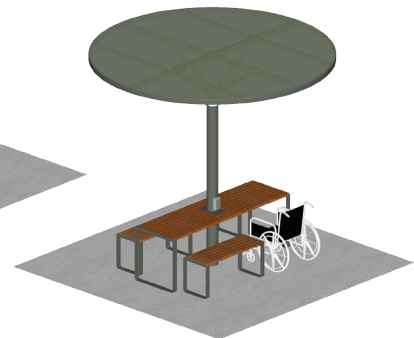

## ChillOUT Bundle 1

with Aria Picnic Table (8-seater)

- Standard**  
1x ChillOUT Tree 2700mm H (Square or Circular)  
1x Aria Table with bracket 2400mm  
2x Aria Bench 2400mm

- Wheelchair end access**  
1x ChillOUT Tree 2700mm H (Square or Circular)  
1x Aria DDA Table with bracket 2400mm  
2x Aria Tall Bench 2400mm

## ChillOUT Bundle 2

with Linea Picnic Table (8-seater)

- Standard**  
1x ChillOUT Tree 2700mm H (Square or Circular)  
1x Linea Table with bracket 2500mm  
2x Linea Bench 2100mm

- Wheelchair side access**  
1x ChillOUT Tree 2700mm H (Square or Circular)  
1x Linea DDA Table with bracket 2500mm  
1x Linea Tall Bench 2100mm  
1x Linea Tall Bench 1200mm

**Standard**  
with square roof

**Wheelchair side access**  
with circular roof

### Standard

- 1x ChillOUT Tree 2700mm H (Circular - flat roof only)
- 1x ChillOUT Tree 2900mm H (Circular - flat roof only)
- 2x Aria Seating System 3B-C90-C90-3B-C90-C90
- 3x Cafe Macchiato Table
- 6x Cafe Stool