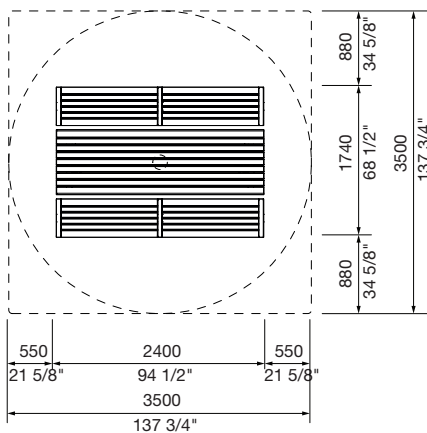

ChillOUT Trees can be specified on their own or as bundles with other Street Furniture Australia products including the Aria, Linea and Cafe range. Select from the recommended bundles shown or enquire with your local sales representative for a customised layout.

Refer to bundle technical sheets to specify your products.

ChillOUT Bundle 1

with Aria Picnic Table (8-seater)

- ☐ **Standard**
  1x ChillOUT Tree 2700mm H (Square or Circular)
  1x Aria Table with bracket 2400mm
  2x Aria Bench 2400mm

- ☐ **Wheelchair end access**
  1x ChillOUT Tree 2700mm H (Square or Circular)
  1x Aria DDA Table with bracket 2400mm
  2x Aria Tall Bench 2400mm

Standard
with square roof