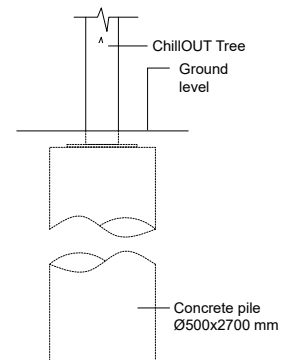

SUBSURFACE FIXED
WITH CONCRETE PILE

MOUNTING OPTIONS

IMPORTANT: Footings shown in this technical sheet are for high level reference only. Do not reference for installation. For detailed approved footings please refer to the engineering drawings provided separately by Street Furniture Australia.