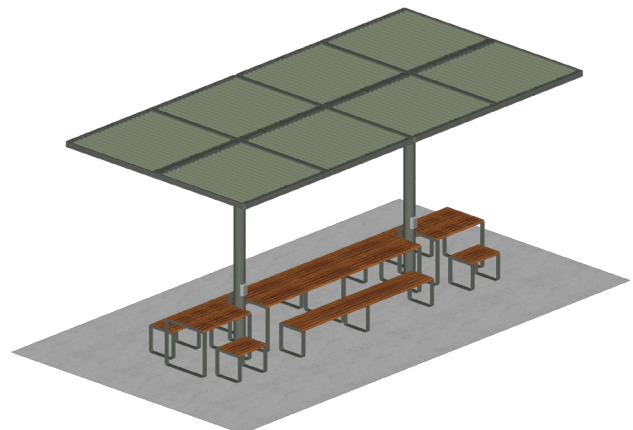

## ChillOUT Bundle 6

with Linea Long Communal Table (12-seater)

**Standard**

- 2x ChillOUT Tree 2700mm H (Square)
- 2x Linea Table 1000mm
- 1x Linea Table 3200mm\*
- 4x Linea Bench 600mm
- 2x Linea Bench 2800mm\*

**Wheelchair side access**

- 2x ChillOUT Tree 2700mm H (Square)
- 2x Linea DDA Table 1000mm
- 1x Linea DDA Table 3200mm\*
- 4x Linea Tall Bench 600mm
- 1x Linea Tall Bench 1200mm
- 1x Linea Tall Bench 2800mm\*