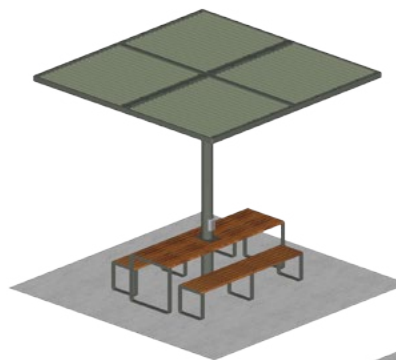

## ChillOUT Bundle 1

with Aria Picnic Table (8-seater)

- Standard**  
1x ChillOUT Tree 2700mm H (Square or Circular)  
1x Aria Table with bracket 2400mm  
2x Aria Bench 2400mm (2B-2B)

- Wheelchair end access**  
1x ChillOUT Tree 2700mm H (Square or Circular)  
1x Aria DDA Table with bracket 2400mm  
2x Aria Tall Bench 2400mm (2B-2B)

## ChillOUT Bundle 2

with Linea Picnic Table (8-seater)

- Standard**  
1x ChillOUT Tree 2700mm H (Square or Circular)  
1x Linea Table with bracket 2500mm  
2x Linea Bench 2100mm

- Wheelchair side access**  
1x ChillOUT Tree 2700mm H (Square or Circular)  
1x Linea DDA Table with bracket 2500mm  
1x Linea Tall Bench 2100mm  
1x Linea Tall Bench 1200mm