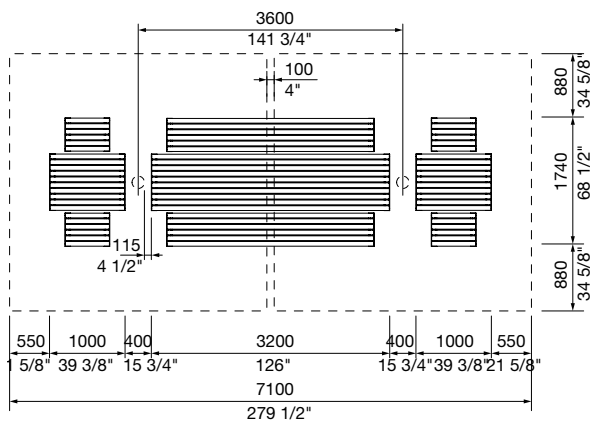

MCODE:  
CT1

DIMENSIONS:  
3500W x 3500L x various heights (mm)  
137 3/4" W x 137 3/4" L x various heights

Select one box per category to specify your product.

**ROOF SHAPE:**

- Square
- Circular

**HEIGHT:**

## ChillOUT Bundle 6

with Linea Long Communal Table (12-seater)

**Standard**

- 2x ChillOUT Tree 2700mm H (Square)
- 2x Linea Table 1000mm
- 1x Linea Table 3200mm\*
- 4x Linea Bench 600mm
- 2x Linea Bench 2800mm\*

**Wheelchair side access**

- 2x ChillOUT Tree 2700mm H (Square)
- 2x Linea DDA Table 1000mm
- 1x Linea DDA Table 3200mm\*
- 4x Linea Tall Bench 600mm
- 1x Linea Tall Bench 1200mm
- 1x Linea Tall Bench 2800mm\*