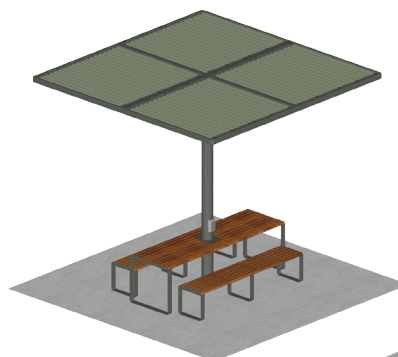

## ChillOUT Bundle 1

with Aria Picnic Table (8-seater)

- Standard**  
1x ChillOUT Tree 2700mm H (Square or Circular)  
1x Aria Table with bracket 2400mm  
2x Aria Bench 2400mm

- Wheelchair end access**  
1x ChillOUT Tree 2700mm H (Square or Circular)  
1x Aria DDA Table with bracket 2400mm  
2x Aria Tall Bench 2400mm

**Standard**  
with square roof

**Wheelchair end access**  
with circular roof

## ChillOUT Bundle 2

with Linea Picnic Table (8-seater)

- Standard**  
1x ChillOUT Tree 2700mm H (Square or Circular)  
1x Linea Table with bracket 2500mm  
2x Linea Bench 2100mm

- Wheelchair side access**  
1x ChillOUT Tree 2700mm H (Square or Circular)  
1x Linea DDA Table with bracket 2500mm  
1x Linea Tall Bench 2100mm  
1x Linea Tall Bench 1200mm