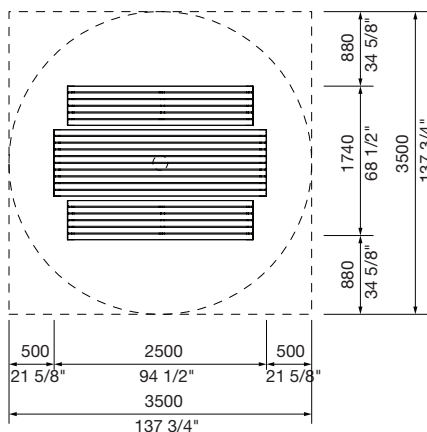

Standard
with square roof