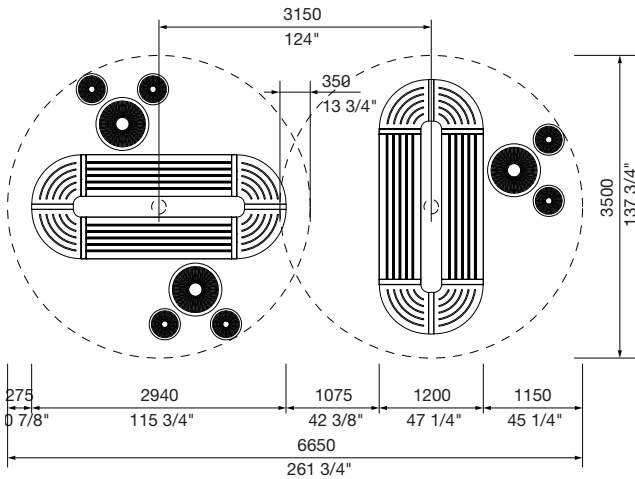

ChillOUT Bundle 3

with Aria Seating System (14-seater)

Standard

- 1x ChillOUT Tree 2700mm H (Circular - flat roof only)
- 1x ChillOUT Tree 2900mm H (Circular - flat roof only)
- 2x Aria Seating System 3B-C90-C90-3B-C90-C90
- 3x Cafe Macchiato Table
- 6x Cafe Stool

Standard