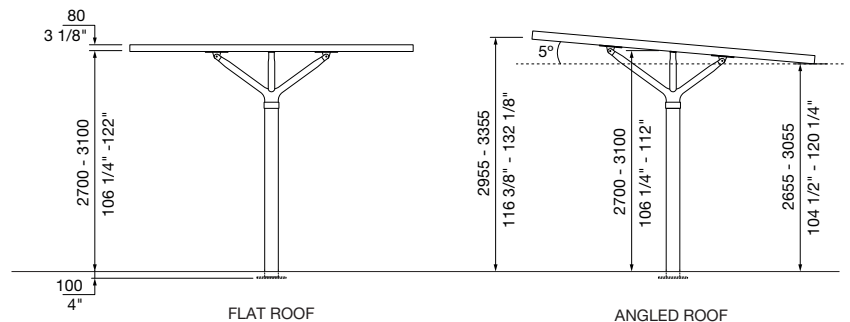

ROOF COVER OPTIONS

ROOF ANGLE OPTIONS