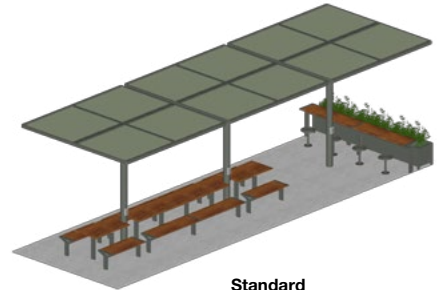

## ChillOUT Bundle 7

with Aria Long Communal Table and Aria Lookout Table (22-seater)

**Standard**

- 3x ChillOUT Tree 2700mm H (Square)
- 2x Aria Table 1200mm
- 1x Aria Table 3200mm\*
- 4x Aria Bench 1200mm
- 2x Aria Bench 3200mm
- 1x Aria Lookout Table 3500mm
- 4x Cafe Stool
- 3x Frame Planter 1170mm

**Wheelchair side access**

- 3x ChillOUT Tree 2700mm H (Square)
- 2x Aria DDA Table 1200mm
- 1x Aria DDA Table 3200mm\*
- 4x Aria Tall Bench 1200mm
- 1x Aria Tall Bench 3200mm
- 1x Aria Tall Bench 1600mm
- 1x Aria Lookout Table 3500mm
- 4x Cafe Stool
- 3x Frame Planter 1170mm