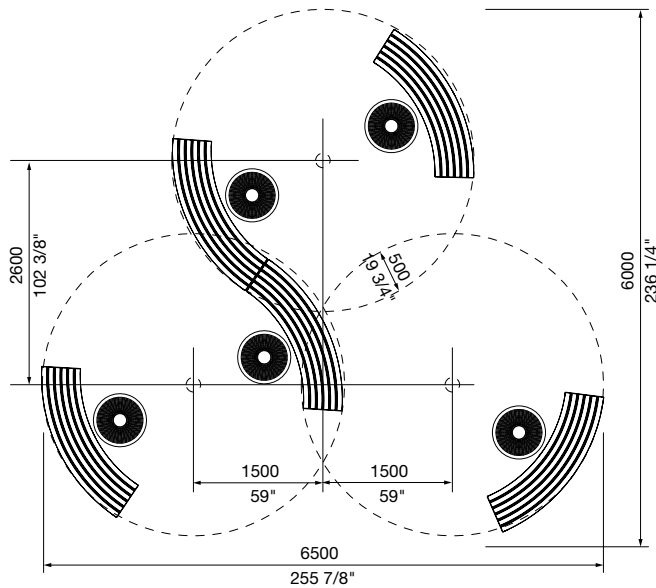

ChillOUT Bundle 4 with Linea Curved Benches (15-seater)

Standard

- 1x ChillOUT Tree 2700mm H (Circular - flat roof only)
- 1x ChillOUT Tree 2900mm H (Circular - flat roof only)
- 1x ChillOUT Tree 3100mm H (Circular - flat roof only)
- 5x Linea Curved Bench
- 5x Cafe Machiatio Table