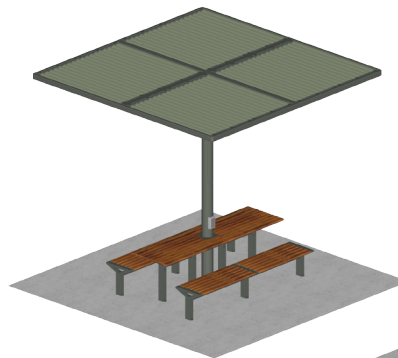

ChillOUT Trees can be specified on their own or as bundles with other Street Furniture Australia products including the Aria, Linea and Cafe range. Select from the recommended bundles shown or enquire with your local sales representative for a customised layout.

## ChillOUT Bundle 1

with Aria Picnic Table (8-seater)

- Standard**  
1x ChillOUT Tree 2700mm H (Square or Circular)  
1x Aria Table with bracket 2400mm  
2x Aria Bench 2400mm

- Wheelchair end access**  
1x ChillOUT Tree 2700mm H (Square or Circular)  
1x Aria DDA Table with bracket 2400mm  
2x Aria Tall Bench 2400mm