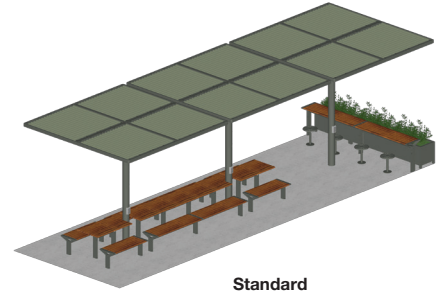

## ChillOUT Bundle 7

with Aria Long Communal Table and Aria Lookout Table (22-seater)

**Standard**

- 3x ChillOUT Tree 2700mm H (Square)
- 2x Aria Table 1200mm
- 1x Aria Table 3200mm\*
- 4x Aria Bench 1200mm
- 2x Aria Bench 3200mm
- 1x Aria Lookout Table 3500mm
- 4x Cafe Stool
- 3x Frame Planter 1170mm

**Wheelchair side access**

- 3x ChillOUT Tree 2700mm H (Square)
- 2x Aria DDA Table 1200mm
- 1x Aria DDA Table 3200mm\*
- 4x Aria Tall Bench 1200mm
- 1x Aria Tall Bench 3200mm
- 1x Aria Tall Bench 1600mm
- 1x Aria Lookout Table 3500mm
- 4x Cafe Stool
- 3x Frame Planter 1170mm