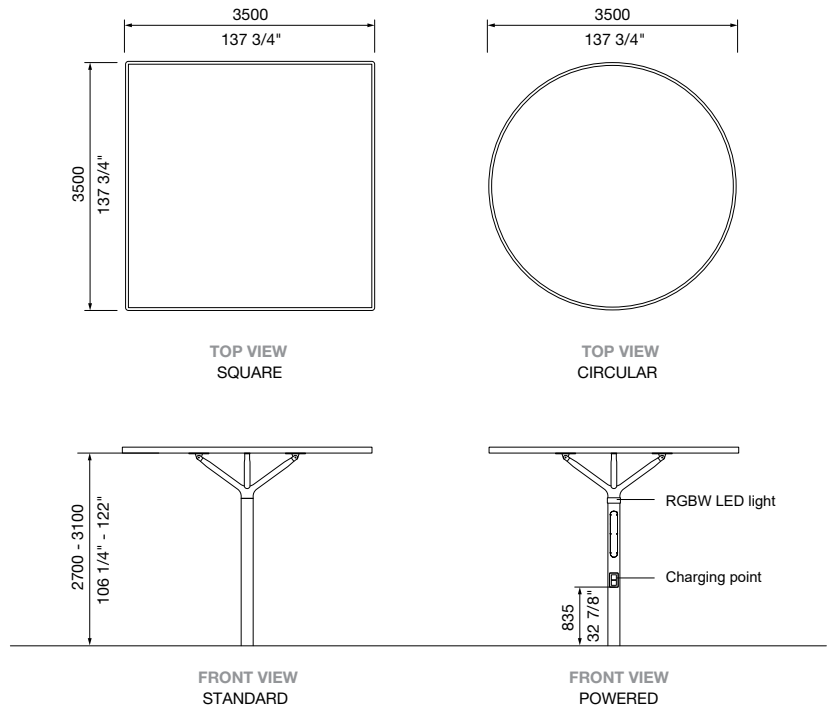

MCODE:  
CT1

DIMENSIONS:  
3500W x 3500L x various heights (mm)  
137 3/4" W x 137 3/4" L x various heights

Select one box per category to specify your product.

**ROOF SHAPE:**

- Square
- Circular

**HEIGHT:**

*From ground to the underside of roof.*

- 2700 mm | 106 1/4"
- 2900 mm | 114 1/8"
- 3100 mm | 122"
- Tailored (min. 2700mm and max. 3100mm)

**TYPE:**

- Standard
- Powered (RGBW LED ambient light included)

# chillout tree

**ROOF ANGLE AND COVER:**

Flat roof

[See Colour Chart](#)

- Perforated aluminium powder coated
  - Champagne (22% open area)
  - Hole size: Ø20/15/12/8 mm

- Dots (25% open area)
- Holes Size: Ø3.9mm

- Lozenges (28% open area)
- Hole Size: 25x5mm

- Tailored ([download template](#))
- Louvre
  - Louvres are available with a square roof only.*
  - Aluminium powder coated
  - Aluminium woodgrain

Angled roof (5° pitch)