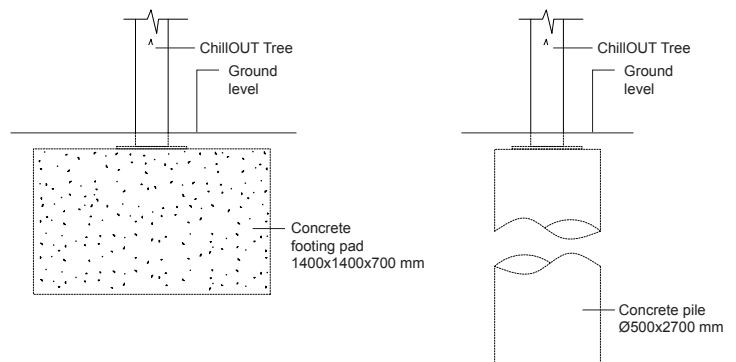

MOUNTING OPTIONS

IMPORTANT: Footings shown in this technical sheet are for high level reference only. Do not reference for installation. For detailed approved footings please refer to the engineering drawings provided separately by Street Furniture Australia.