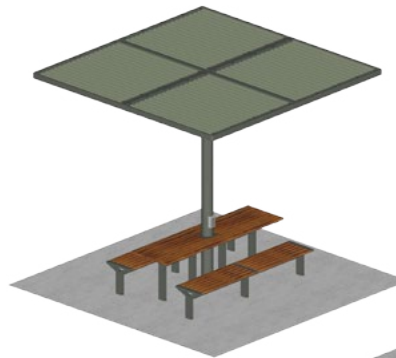

# chillout tree

ChillOUT Trees can be specified on their own or as bundles with other Street Furniture Australia products including the Aria, Linea and Cafe range. Select from the recommended bundles shown or enquire with your local sales representative for a customised layout.

## ChillOUT Bundle 1

with Aria Picnic Table (8-seater)

- Standard**  
1x ChillOUT Tree 2700mm H (Square or Circular)  
1x Aria Table with bracket 2400mm  
2x Aria Bench 2400mm (2B-2B)

- Wheelchair end access**  
1x ChillOUT Tree 2700mm H (Square or Circular)  
1x Aria DDA Table with bracket 2400mm  
2x Aria Tall Bench 2400mm (2B-2B)