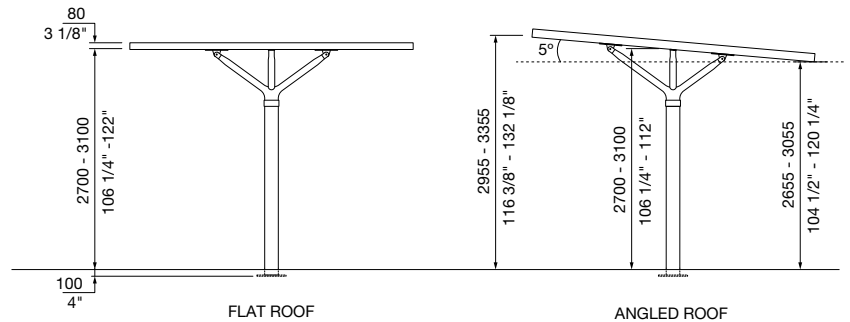

ROOF ANGLE OPTIONS

MOUNTING:

Subsurface fixed

Some options incur additional fees and lead time.

Need more information?

For a brochure, image gallery, CAD downloads, installation and maintenance guides, go to: streetfurniture.com/product/chillout-tree

Quick links:

- streetfurniture.com/au/colour-chart/
- streetfurniture.com/au/warranty/