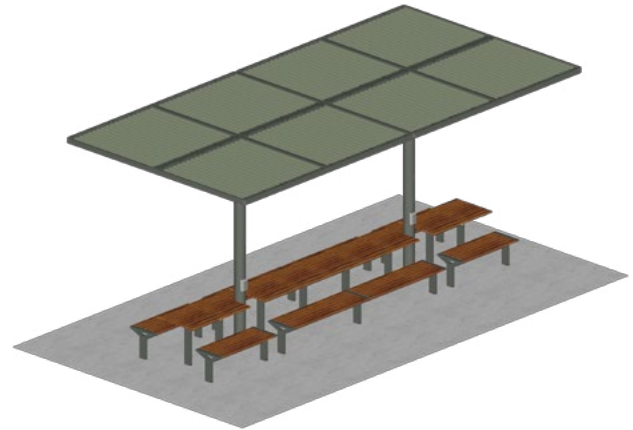

## ChillOUT Bundle 5

with Aria Long Communal Table (18-seater)

**Standard**

- 2x ChillOUT Tree 2700mm H (Square)
- 2x Aria Table 1200mm
- 1x Aria Table 3200mm\*
- 4x Aria Bench 1200mm
- 2x Aria Bench 3200mm

**Wheelchair side access**

- 2x ChillOUT Tree 2700mm H (Square)
- 2x Aria DDA Table 1200mm
- 1x Aria DDA Table 3200mm\*
- 4x Aria Tall Bench 1200mm
- 1x Aria Tall Bench 3200mm
- 1x Aria Tall Bench 1600mm