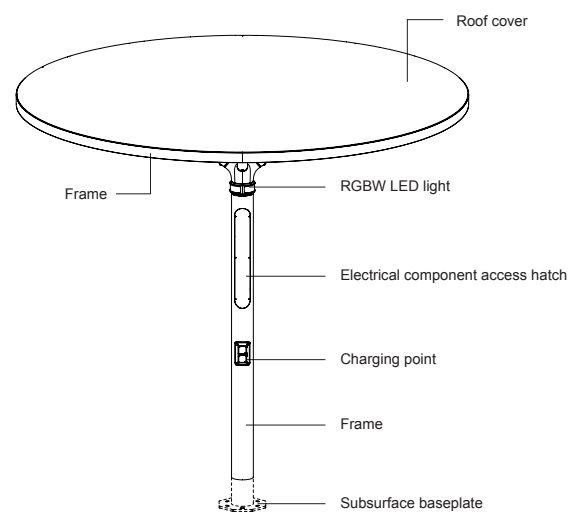

TOP VIEW  
SQUARE

TOP VIEW  
CIRCULAR

FRONT VIEW  
STANDARD

FRONT VIEW  
POWERED

Qty 2 GPO

Qty 1 GPO  
Qty 2 USB ports

Qty 4 USB ports

**CHARGING POINT OPTIONS**

ISOMETRIC VIEW  
POWERED OPTION

**ROOF ANGLE AND COVER:**

Flat roof

[See colour chart](#)

- Perforated aluminium powder coated
  - Champagne (22% open area)

Hole size: Ø20/15/12/8 mm

- Dots (25% open area)

Holes Size: Ø3.9mm