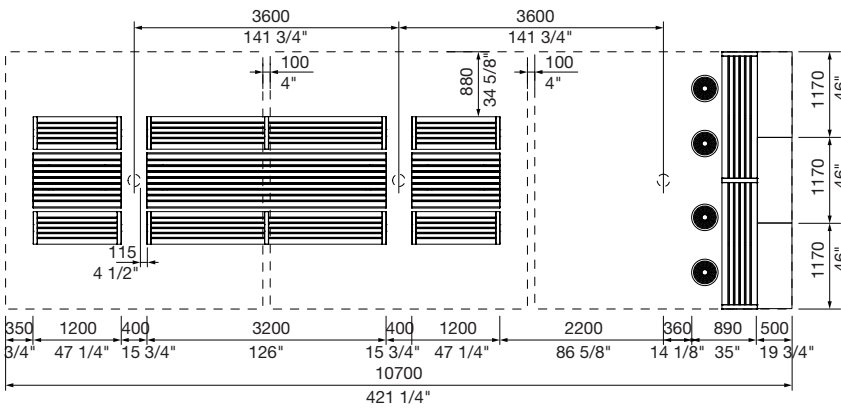

**DIMENSIONS:**  
3500W x 3500L x various heights (mm)  
137 3/4" W x 137 3/4" L x various heights

**WEIGHT:**  
*Approximate only and depends on materials selected.*  
310-405 kg | 680-895 lbs

Select one box per category to specify your product.

## ChillOUT Bundle 7

with Aria Long Communal Table and Aria Lookout Table (22-seater)

**Standard**

- 3x ChillOUT Tree 2700mm H (Square)
- 2x Aria Table 1200mm
- 1x Aria Table 3200mm\*
- 4x Aria Bench 1200mm
- 2x Aria Bench 3200mm
- 1x Aria Lookout Table 3500mm
- 4x Cafe Stool
- 3x Frame Planter 1170mm

**Wheelchair side access**

- 3x ChillOUT Tree 2700mm H (Square)
- 2x Aria DDA Table 1200mm
- 1x Aria DDA Table 3200mm\*
- 4x Aria Tall Bench 1200mm
- 1x Aria Tall Bench 3200mm
- 1x Aria Tall Bench 1600mm
- 1x Aria Lookout Table 3500mm
- 4x Cafe Stool
- 3x Frame Planter 1170mm