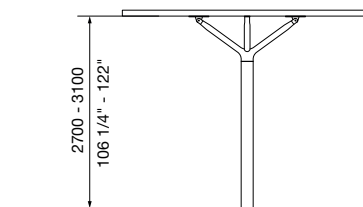

**DIMENSIONS:**  
3500W x 3500L x various heights (mm)  
137 3/4" W x 137 3/4" L x various heights

**WEIGHT:**  
*Approximate only and depends on materials selected.*  
310-405 kg | 680-895 lbs

Select one box per category to specify your product.

**ROOF SHAPE:**  
 Square  
 Circular

**HEIGHT:**  
*From ground to the underside of roof.*  
 2700 mm | 106 1/4"  
 2900 mm | 114 1/8"  
 3100 mm | 122"  
 Tailored (*min. 2700mm and max. 3100mm*)

**TYPE:**  
 Standard  
 Powered (RGBW LED ambient light included)

TOP VIEW  
SQUARE

TOP VIEW  
CIRCULAR

FRONT VIEW  
STANDARD

FRONT VIEW  
POWERED

Qty 2 GPO

Qty 1 GPO  
Qty 2 USB ports

Qty 4 USB ports

**CHARGING POINT OPTIONS**

ISOMETRIC VIEW  
POWERED OPTION

**ROOF ANGLE AND COVER:**

Flat roof

[See colour chart](#)

- Perforated aluminium powder coated
  - Champagne (22% open area)

Hole size: Ø20/15/12/8 mm

- Dots (25% open area)

Holes Size: Ø3.9mm