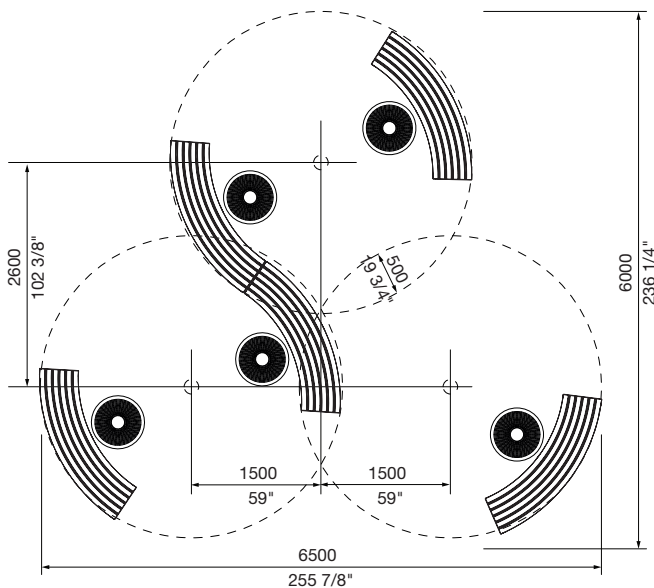

Standard

- 1x ChillOUT Tree 2700mm H (Circular - flat roof only)
- 1x ChillOUT Tree 2900mm H (Circular - flat roof only)
- 1x ChillOUT Tree 3100mm H (Circular - flat roof only)
- 5x Linea Curved Bench
- 5x Cafe Machiatto Table

Standard