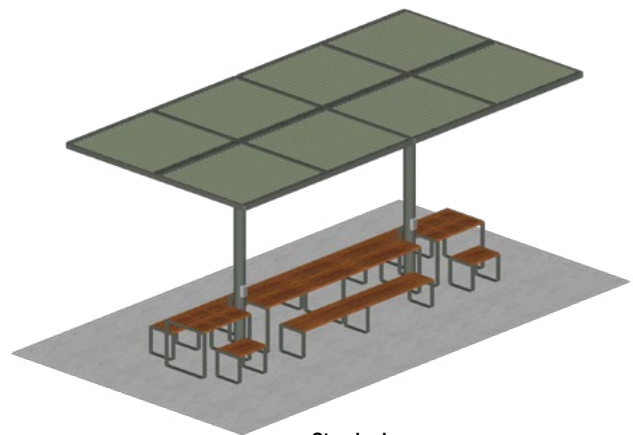

## ChillOUT Bundle 6

with Linea Long Communal Table (12-seater)

**Standard**

- 2x ChillOUT Tree 2700mm H (Square)
- 2x Linea Table 1000mm
- 1x Linea Table 3200mm\*
- 4x Linea Bench 600mm
- 2x Linea Bench 2800mm\*

**Wheelchair side access**

- 2x ChillOUT Tree 2700mm H (Square)
- 2x Linea DDA Table 1000mm
- 1x Linea DDA Table 3200mm\*
- 4x Linea Tall Bench 600mm
- 1x Linea Tall Bench 1200mm
- 1x Linea Tall Bench 2800mm\*