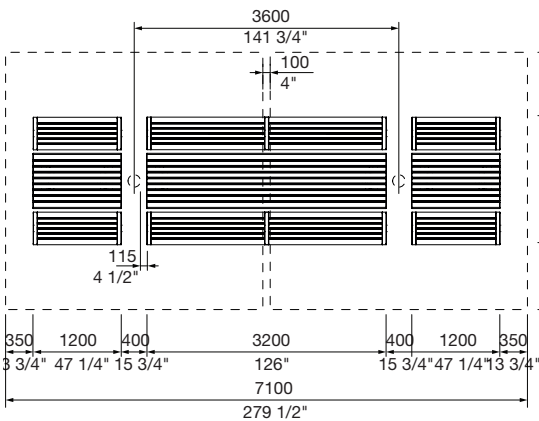

**DIMENSIONS:**  
3500W x 3500L x various heights (mm)  
137 3/4" W x 137 3/4" L x various heights

**WEIGHT:**  
*Approximate only and depends on materials selected.*  
310-405 kg | 680-895 lbs

Select one box per category to specify your product.

## ChillOUT Bundle 5

with Aria Long Communal Table (18-seater)

**Standard**

- 2x ChillOUT Tree 2700mm H (Square)
- 2x Aria Table 1200mm
- 1x Aria Table 3200mm\*
- 4x Aria Bench 1200mm
- 2x Aria Bench 3200mm

**Wheelchair side access**

- 2x ChillOUT Tree 2700mm H (Square)
- 2x Aria DDA Table 1200mm
- 1x Aria DDA Table 3200mm\*
- 4x Aria Tall Bench 1200mm
- 1x Aria Tall Bench 3200mm
- 1x Aria Tall Bench 1600mm