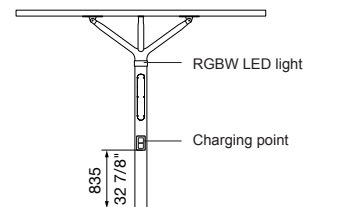

**DIMENSIONS:**  
3500W x 3500L x various heights (mm)  
137 3/4" W x 137 3/4" L x various heights

**WEIGHT:**  
*Approximate only and depends on materials selected.*  
310-405 kg | 680-895 lbs

Select one box per category to specify your product.

**ROOF SHAPE:**  
 Square  
 Circular

**HEIGHT:**  
*From ground to the underside of roof.*  
 2700 mm | 106 1/4"  
 2900 mm | 114 1/8"  
 3100 mm | 122"  
 Tailored (*min. 2700mm and max. 3100mm*)

**TYPE:**  
 Standard  
 Powered (RGBW LED ambient light included)

TOP VIEW  
SQUARE

TOP VIEW  
CIRCULAR

FRONT VIEW  
STANDARD

FRONT VIEW  
POWERED

Qty 2 GPO

Qty 1 GPO  
Qty 2 USB ports

Qty 4 USB ports

**CHARGING POINT OPTIONS**