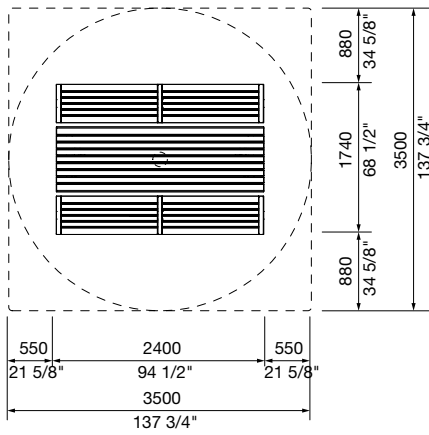

chillout tree

ChillOUT Trees can be specified on their own or as bundles with other Street Furniture Australia products including the Aria, Linea and Cafe range. Select from the recommended bundles shown or enquire with your local sales representative for a customised layout.

Refer to bundle technical sheets to specify your products.

ChillOUT Bundle 1

with Aria Picnic Table (8-seater)

- ☐ **Standard**
  1x ChillOUT Tree 2700mm H (Square or Circular)
  1x Aria Table with bracket 2400mm
  2x Aria Bench 2400mm (2B-2B)

- ☐ **Wheelchair end access**
  1x ChillOUT Tree 2700mm H (Square or Circular)
  1x Aria DDA Table with bracket 2400mm
  2x Aria Tall Bench 2400mm (2B-2B)

Standard
with square roof