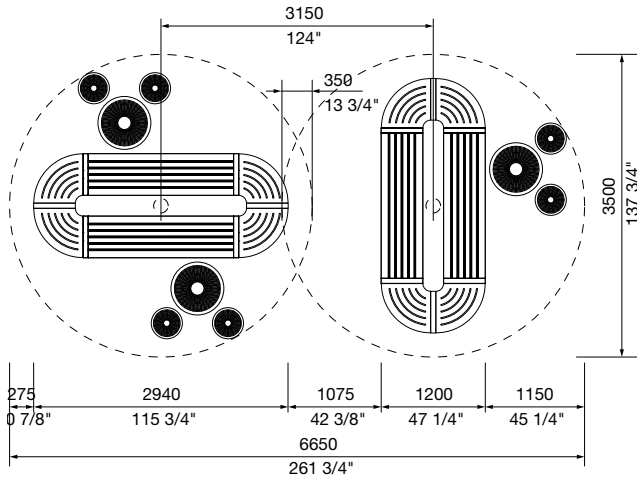

chillout tree

This is a carbon neutral product.

ChillOUT Bundle 3 with Aria Seating System (14-seater)

Standard

- 1x ChillOUT Tree 2700mm H (Circular - flat roof only)
- 1x ChillOUT Tree 2900mm H (Circular - flat roof only)
- 2x Aria Seating System 3B-C90-C90-3B-C90-C90
- 3x Cafe Macchiato Table
- 6x Cafe Stool

Standard