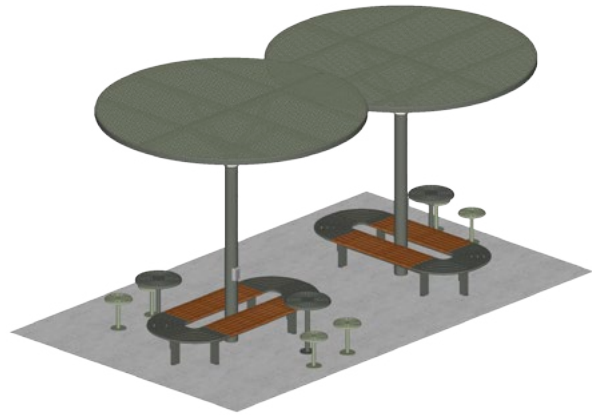

## ChillOUT Bundle 3 with Aria Seating System (14-seater)

### Standard

- 1x ChillOUT Tree 2700mm H (Circular - flat roof only)
- 1x ChillOUT Tree 2900mm H (Circular - flat roof only)
- 2x Aria Seating System 3B-C90-C90-3B-C90-C90
- 3x Cafe Macchiato Table
- 6x Cafe Stool