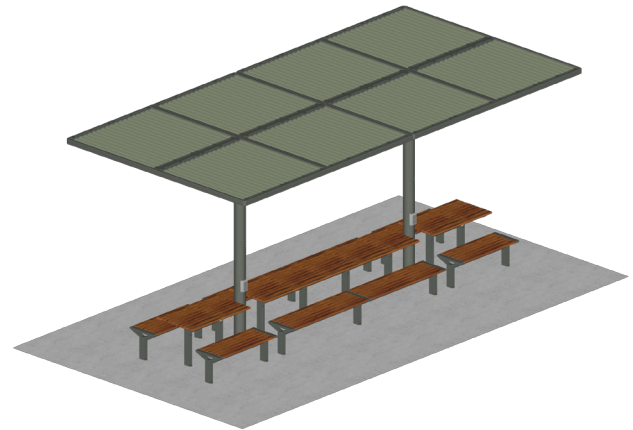

### Standard

- 1x ChillOUT Tree 2700mm H (Circular - flat roof only)
- 1x ChillOUT Tree 2900mm H (Circular - flat roof only)
- 1x ChillOUT Tree 3100mm H (Circular - flat roof only)
- 5x Linea Curved Bench
- 5x Cafe Machiatto Table

## ChillOUT Bundle 5

with Aria Long Communal Table (18-seater)

**Standard**

- 2x ChillOUT Tree 2700mm H (Square)
- 2x Aria Table 1200mm
- 1x Aria Table 3200mm\*
- 4x Aria Bench 1200mm
- 2x Aria Bench 3200mm

**Wheelchair side access**

- 2x ChillOUT Tree 2700mm H (Square)
- 2x Aria DDA Table 1200mm
- 1x Aria DDA Table 3200mm\*
- 4x Aria Tall Bench 1200mm
- 1x Aria Tall Bench 3200mm
- 1x Aria Tall Bench 1600mm