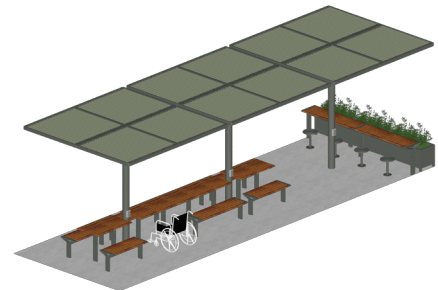

Wheelchair side access

ChillOUT Bundle 8

with Linea Long Communal Table and Linea Lookout Table (16-seater)

☐ **Standard**

- 3x ChillOUT Tree 2700mm H (Square)
- 2x Linea Table 1000mm
- 1x Linea Table 3200mm*
- 4x Linea Bench 600mm
- 2x Linea Bench 2800mm*
- 2x Linea Lookout Table 1600mm
- 4x Cafe Stool
- 3x Frame Planter 1170mm

☐ **Wheelchair side access**

- 3x ChillOUT Tree 2700mm H (Square)
- 2x Linea DDA Table 1000mm
- 1x Linea DDA Table 3200mm*
- 4x Linea Tall Bench 600mm
- 1x Linea Tall Bench 1200mm
- 1x Linea Tall Bench 2800mm*
- 2x Linea Lookout Table 1600mm
- 4x Cafe Stool
- 3x Frame Planter 1170mm