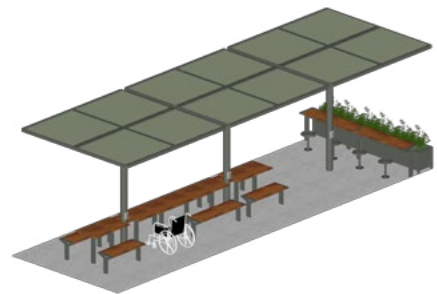

Wheelchair side access

ChillOUT Bundle 8

with Linea Long Communal Table and Linea Lookout Table (16-seater)

☐ **Standard**

- 3x ChillOUT Tree 2700mm H (Square)
- 2x Linea Table 1000mm
- 1x Linea Table 3200mm*
- 4x Linea Bench 600mm
- 2x Linea Bench 2800mm*
- 2x Linea Lookout Table 1600mm
- 4x Cafe Stool
- 3x Frame Planter 1170mm

☐ **Wheelchair side access**

- 3x ChillOUT Tree 2700mm H (Square)
- 2x Linea DDA Table 1000mm
- 1x Linea DDA Table 3200mm*
- 4x Linea Tall Bench 600mm
- 1x Linea Tall Bench 1200mm
- 1x Linea Tall Bench 2800mm*
- 2x Linea Lookout Table 1600mm
- 4x Cafe Stool
- 3x Frame Planter 1170mm