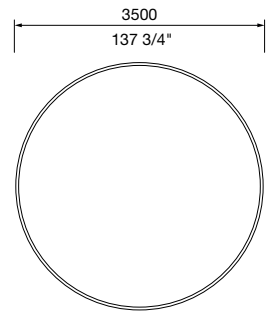

TOP VIEW
CIRCULAR