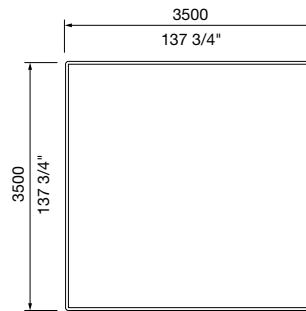

Modular shade system to enable outdoor work, rest and play. Available with a square or circular roof with a range of covering options. Powered version includes LED lighting and device charging.

MCODE:
CT1

DIMENSIONS:
3500W x 3500L x various heights (mm)
137 3/4" W x 137 3/4" L x various heights

WEIGHT:
Approximate only and depends on materials selected.
310-405 kg | 680-895 lbs

Select one box per category to specify your product.

ROOF SHAPE:
☐ Square
☐ Circular

HEIGHT:
From ground to the underside of roof.
☐ 2700 mm | 106 1/4"
☐ 2900 mm | 114 1/8"
☐ 3100 mm | 122"
☐ Tailored (*min. 2700mm and max. 3100mm*)

TYPE:
☐ Standard
☐ Powered (RGBW LED ambient light included)

Charging point:
☐ Qty 2 GPO
☐ Qty 1 GPO, qty 2 USB ports
☐ Qty 4 USB ports

Power monitoring:
Additional cost applies.
☐ No
☐ Yes (4G Wattwatchers)

FRAME COLOUR:
[See colour chart](#)
☐ Stainless 304 powder coated

TOP VIEW
SQUARE