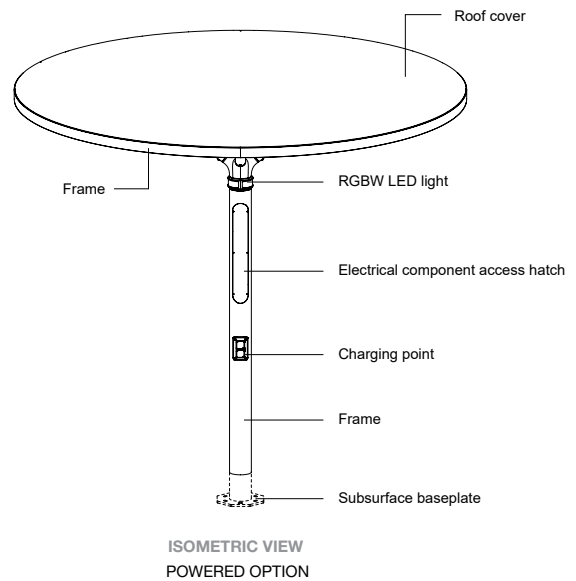

*From ground to the underside of roof.*

- 2700 mm | 106 1/4"
- 2900 mm | 114 1/8"
- 3100 mm | 122"
- Tailored (min. 2700mm and max. 3100mm)

**TYPE:**

- Standard
- Powered (RGBW LED ambient light included)

**Charging point:**

- Qty 2 GPO
- Qty 1 GPO, qty 2 USB ports
- Qty 4 USB ports

**Power monitoring:**

*Additional cost applies.*

- No
- Yes (4G Wattwatchers)

**FRAME COLOUR:**

[See Colour Chart](#)

- Stainless 304 powder coated