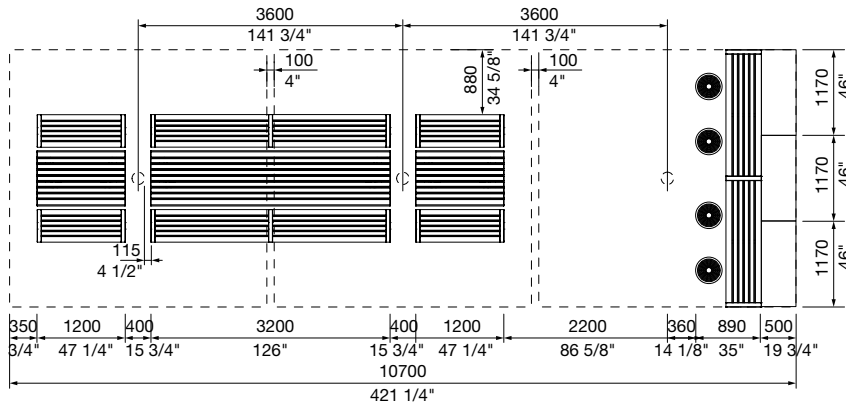

MCODE:  
CT1

DIMENSIONS:  
3500W x 3500L x various heights (mm)  
137 3/4" W x 137 3/4" L x various heights

Select one box per category to specify your product.

**ROOF SHAPE:**

- Square
- Circular

**HEIGHT:**

## ChillOUT Bundle 7

with Aria Long Communal Table and Aria Lookout Table (22-seater)

**Standard**

- 3x ChillOUT Tree 2700mm H (Square)
- 2x Aria Table 1200mm
- 1x Aria Table 3200mm\*
- 4x Aria Bench 1200mm
- 2x Aria Bench 3200mm
- 1x Aria Lookout Table 3500mm
- 4x Cafe Stool
- 3x Frame Planter 1170mm

**Wheelchair side access**

- 3x ChillOUT Tree 2700mm H (Square)
- 2x Aria DDA Table 1200mm
- 1x Aria DDA Table 3200mm\*
- 4x Aria Tall Bench 1200mm
- 1x Aria Tall Bench 3200mm
- 1x Aria Tall Bench 1600mm
- 1x Aria Lookout Table 3500mm
- 4x Cafe Stool
- 3x Frame Planter 1170mm