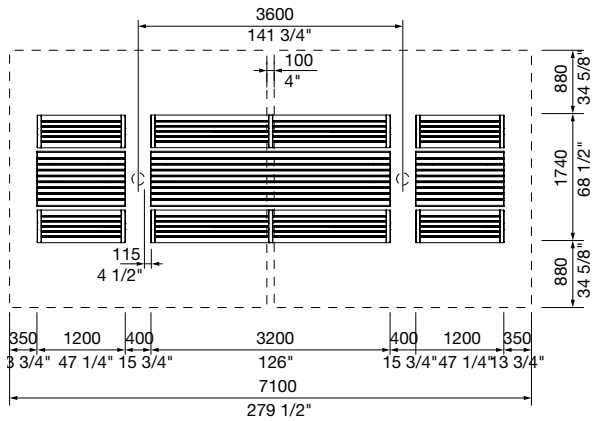

MCODE:  
CT1

DIMENSIONS:  
3500W x 3500L x various heights (mm)  
137 3/4" W x 137 3/4" L x various heights

Select one box per category to specify your product.

**ROOF SHAPE:**

- Square
- Circular

**HEIGHT:**

## ChillOUT Bundle 5

with Aria Long Communal Table (18-seater)

**Standard**

- 2x ChillOUT Tree 2700mm H (Square)
- 2x Aria Table 1200mm
- 1x Aria Table 3200mm\*
- 4x Aria Bench 1200mm
- 2x Aria Bench 3200mm

**Wheelchair side access**

- 2x ChillOUT Tree 2700mm H (Square)
- 2x Aria DDA Table 1200mm
- 1x Aria DDA Table 3200mm\*
- 4x Aria Tall Bench 1200mm
- 1x Aria Tall Bench 3200mm
- 1x Aria Tall Bench 1600mm