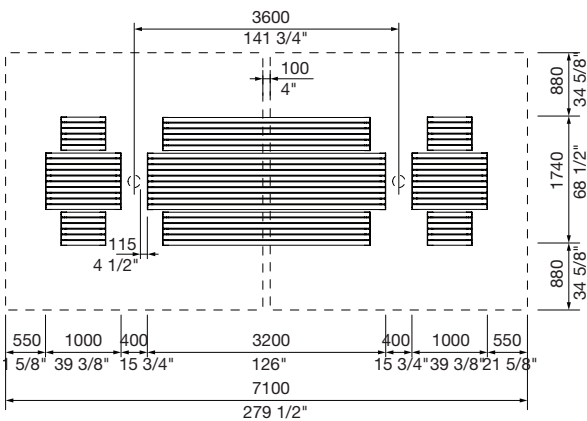

**DIMENSIONS:**  
3500W x 3500L x various heights (mm)  
137 3/4" W x 137 3/4" L x various heights

**WEIGHT:**  
*Approximate only and depends on materials selected.*  
310-405 kg | 680-895 lbs

Select one box per category to specify your product.

## ChillOUT Bundle 6

with Linea Long Communal Table (12-seater)

**Standard**

- 2x ChillOUT Tree 2700mm H (Square)
- 2x Linea Table 1000mm
- 1x Linea Table 3200mm\*
- 4x Linea Bench 600mm
- 2x Linea Bench 2800mm\*

**Wheelchair side access**

- 2x ChillOUT Tree 2700mm H (Square)
- 2x Linea DDA Table 1000mm
- 1x Linea DDA Table 3200mm\*
- 4x Linea Tall Bench 600mm
- 1x Linea Tall Bench 1200mm
- 1x Linea Tall Bench 2800mm\*