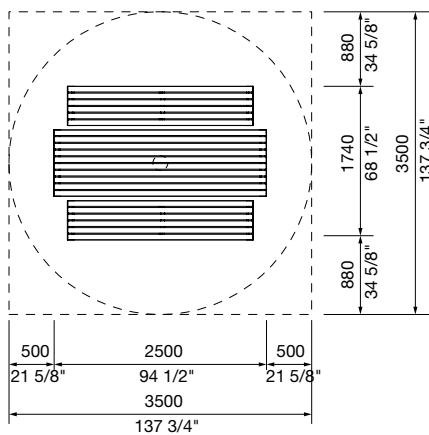

Standard
with square roof