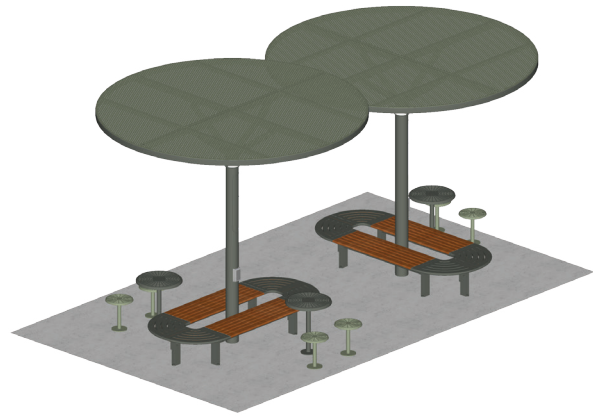

## ChillOUT Bundle 2

with Linea Picnic Table (8-seater)

- Standard**  
1x ChillOUT Tree 2700mm H (Square or Circular)  
1x Linea Table with bracket 2500mm  
2x Linea Bench 2100mm

- Wheelchair side access**  
1x ChillOUT Tree 2700mm H (Square or Circular)  
1x Linea DDA Table with bracket 2500mm  
1x Linea Tall Bench 2100mm  
1x Linea Tall Bench 1200mm

**Standard**  
with square roof

**Wheelchair side access**  
with circular roof

## ChillOUT Bundle 3

with Aria Seating System (14-seater)

### Standard

- 1x ChillOUT Tree 2700mm H (Circular - flat roof only)
- 1x ChillOUT Tree 2900mm H (Circular - flat roof only)
- 2x Aria Seating System 3B-C90-C90-3B-C90-C90
- 3x Cafe Macchiato Table
- 6x Cafe Stool