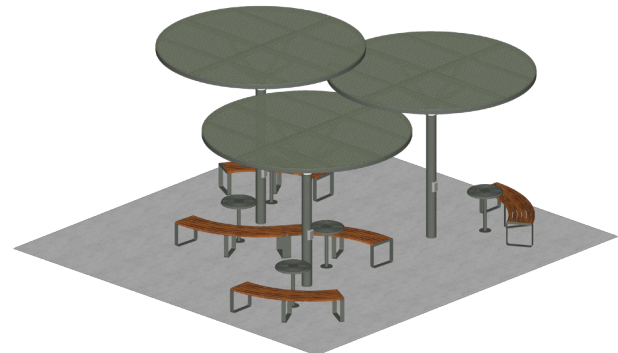

### Standard

- 1x ChillOUT Tree 2700mm H (Circular - flat roof only)
- 1x ChillOUT Tree 2900mm H (Circular - flat roof only)
- 2x Aria Seating System 3B-C90-C90-3B-C90-C90
- 3x Cafe Macchiato Table
- 6x Cafe Stool

### Standard

- 1x ChillOUT Tree 2700mm H (Circular - flat roof only)
- 1x ChillOUT Tree 2900mm H (Circular - flat roof only)
- 1x ChillOUT Tree 3100mm H (Circular - flat roof only)
- 5x Linea Curved Bench
- 5x Cafe Machiatto Table