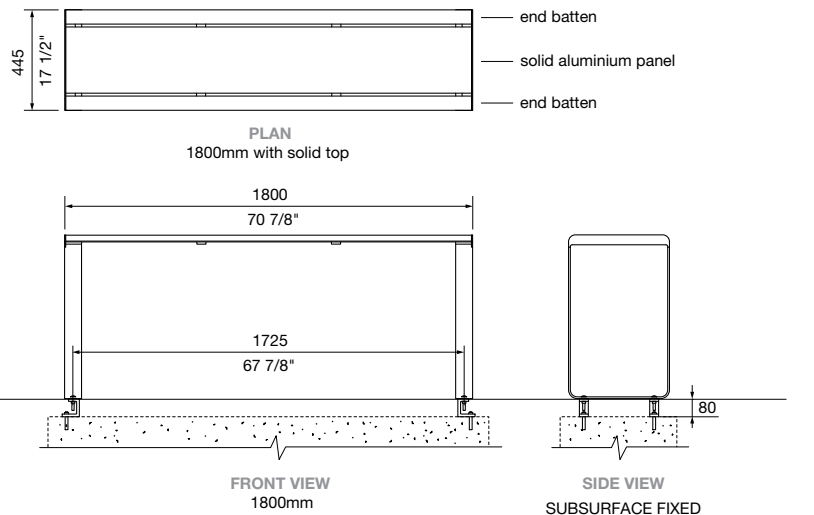

linea lookout table

Create the perfect spot for people watching or to look out to a view. Available with a battened or solid table top in various lengths and colours. Stools are sold separately.

DIMENSIONS:

445W x 720H x various lengths (mm)
17 1/2" W x 28 3/8" H x various lengths

Select one box per category to specify your product.

LENGTH:

- ☐ 1500mm | 59"
- ☐ 1800mm | 70 7/8"

TABLE TOP:

[See colour chart](#)

Street Furniture Australia uses sustainable timber from certified managed forests (PEFC or FSC). Timber requires oiling every three months. For a timber look with low maintenance, choose aluminium woodgrain.

- ☐ Battened
  - ☐ Aluminium anodised
  - ☐ Aluminium woodgrain
  - ☐ Aluminium powder coated
  - ☐ Eco-certified hardwood oiled
- ☐ Solid, aluminium powder coated

FRAME:

[See colour chart](#)

Stainless 304 powder coated

MOUNTING:

- ☐ Surface fixed
- ☐ Subsurface fixed

PAIR WITH:

Refer to separate technical sheet.

- ☐ Cafe Stool (S1)
- ☐ Linea Planter (LP3, LP3-BAT)

Some options incur additional fees and lead time.

Need more information?

For a brochure, image gallery, CAD downloads, installation and maintenance guides, go to: streetfurniture.com/au/product/linea-lookout-table/

Quick links:

streetfurniture.com/au/colour-chart/
streetfurniture.com/au/warranty/