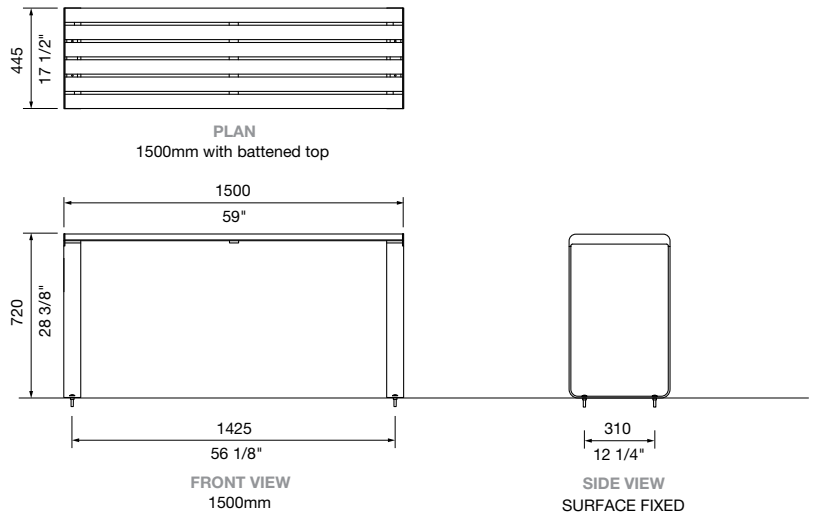

linea lookout table

Create the perfect spot for people watching or to look out to a view. Available with a battened or solid table top in various lengths and colours. Stools are sold separately.

DIMENSIONS:

445W x 720H x various lengths (mm)
17 1/2" W x 28 3/8" H x various lengths

Select one box per category to specify your product.

LENGTH:

- ☐ 1500mm | 59"
- ☐ 1800mm | 70 7/8"

TABLE TOP:

[See colour chart](#)

Street Furniture Australia uses sustainable timber from certified managed forests (PEFC or FSC). Timber requires oiling every three months. For a timber look with low maintenance, choose aluminium woodgrain.

- ☐ Battened
  - ☐ Aluminium anodised
  - ☐ Aluminium woodgrain
  - ☐ Aluminium powder coated
  - ☐ Eco-certified hardwood oiled
- ☐ Solid, aluminium powder coated

FRAME:

[See colour chart](#)

Stainless 304 powder coated

MOUNTING:

- ☐ Surface fixed
- ☐ Subsurface fixed

PAIR WITH:

Refer to separate technical sheet.

- ☐ Cafe Stool (S1)
- ☐ Linea Planter (LP3, LP3-BAT)

Some options incur additional fees and lead time.

Need more information?

For a brochure, image gallery, CAD downloads, installation and maintenance guides, go to: streetfurniture.com/au/product/linea-lookout-table/

Quick links:

streetfurniture.com/au/colour-chart/
streetfurniture.com/au/warranty/