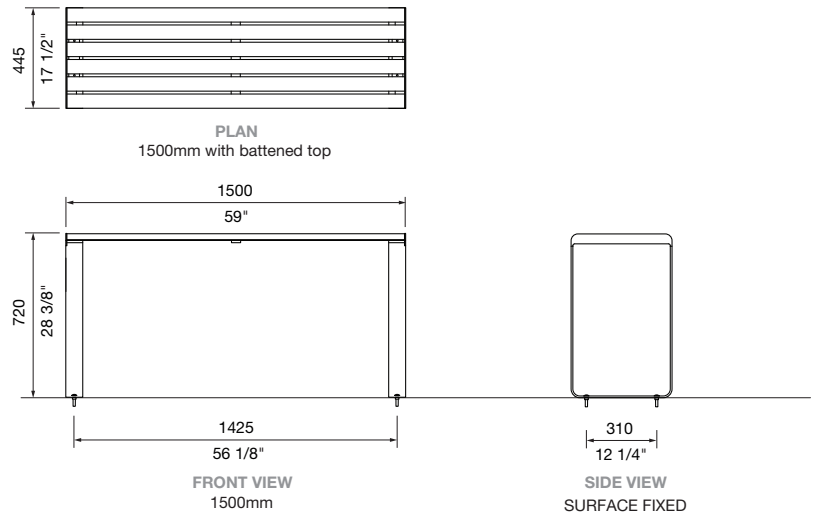

Create the perfect spot for people watching or to look out to a view. Available with a battened or solid table top in various lengths and colours. Stools are sold separately.

MCODE:
LIT6

DIMENSIONS:
445W x 720H x various lengths (mm)
17 1/2" W x 28 3/8" H x various lengths

WEIGHT:
Approximate only and depends on materials selected.
37 kg - 40 kg | 80 lbs - 88 lbs

Select one box per category to specify your product.

LENGTH:
☐ 1500mm | 59"
☐ 1800mm | 70 7/8"

TABLE TOP:
[See colour chart](#)

Street Furniture Australia uses sustainable timber from certified managed forests. Timber requires oiling every three months. For a timber look with low maintenance, choose aluminium woodgrain.

1. ☐ **Battened**
2. ☐ Aluminium anodised
   - ☐ Aluminium woodgrain
   - ☐ Aluminium powder coated
   - ☐ Eco-certified hardwood oiled
3. ☐ **Solid, aluminium powder coated**

FRAME:
[See colour chart](#)
Stainless 304 powder coated

MOUNTING:
☐ Surface fixed
☐ Subsurface fixed

PAIR WITH:
Refer to separate technical sheet.

1. ☐ **Cafe Stool (S1)**
   ☐ **Linea Planter (LP3, LP3-BAT)**

Some options incur additional fees and lead time.

Need more information?

For a brochure, image gallery, CAD downloads, installation and maintenance guides, go to:
streetfurniture.com/au/product/linea-lookout-table/

Quick links:
streetfurniture.com/au/colour-chart/
streetfurniture.com/au/warranty/