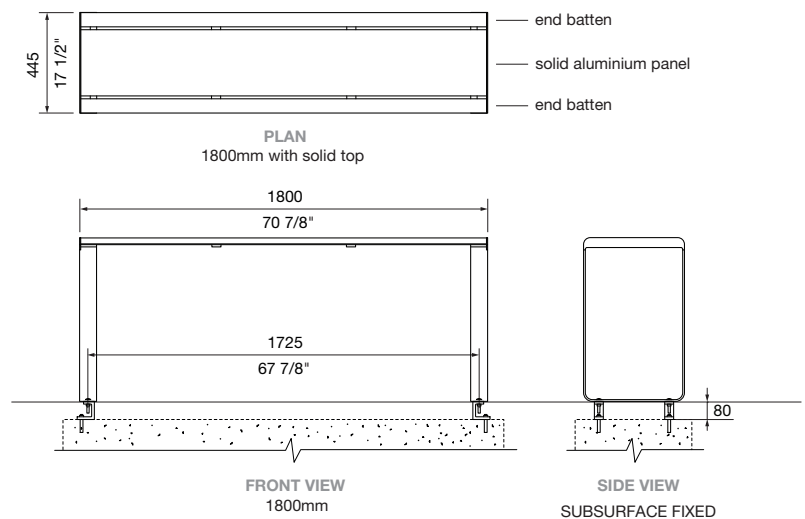

Create the perfect spot for people watching or to look out to a view. Available with a battened or solid table top in various lengths and colours. Stools are sold separately.

MCODE:
LIT6

DIMENSIONS:
445W x 720H x various lengths (mm)
17 1/2" W x 28 3/8" H x various lengths

WEIGHT:
Approximate only and depends on materials selected.
37 kg - 40 kg | 80 lbs - 88 lbs

Select one box per category to specify your product.

LENGTH:
☐ 1500mm | 59"
☐ 1800mm | 70 7/8"

TABLE TOP:
[See colour chart](#)

Street Furniture Australia uses sustainable timber from certified managed forests. Timber requires oiling every three months. For a timber look with low maintenance, choose aluminium woodgrain.

1. ☐ **Battened**
2. ☐ Aluminium anodised
   - ☐ Aluminium woodgrain
   - ☐ Aluminium powder coated
   - ☐ Eco-certified hardwood oiled
3. ☐ **Solid, aluminium powder coated**

FRAME:
[See colour chart](#)
Stainless 304 powder coated

MOUNTING:
☐ Surface fixed
☐ Subsurface fixed

PAIR WITH:
Refer to separate technical sheet.

1. ☐ **Cafe Stool (S1)**
   ☐ **Linea Planter (LP3, LP3-BAT)**

Some options incur additional fees and lead time.

Need more information?

For a brochure, image gallery, CAD downloads, installation and maintenance guides, go to:
streetfurniture.com/au/product/linea-lookout-table/

Quick links:
streetfurniture.com/au/colour-chart/
streetfurniture.com/au/warranty/