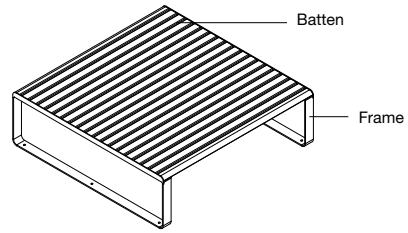

DIMENSIONS:

1430 or 1800 x 430 H (mm)
 56 1/4" or 70 7/8" x 16 7/8" H

Select one box per category to specify your product.

SIZE:

- 1430mm x 1430mm | 56 1/4" x 56 1/4"
- 1800mm x 1800mm | 70 7/8" x 70 7/8"
- Tailored

SIDE VIEW
SURFACE FIXED

FRONT VIEW
SUBSURFACE FIXED

SIDE VIEW
SUBSURFACE FIXED

linea platform

This is a
carbon neutral
product.

Need more information?

For a brochure, image gallery, CAD downloads, installation and maintenance guides, go to:
streetfurniture.com/au/product/linea-platform/

Quick links:

streetfurniture.com/au/colour-chart/
streetfurniture.com/au/warranty/

LINEA PLATFORM
1430x1430 MM
NO HILL

LINEA PLATFORM
1800x1800 MM
NO HILL

LINEA PLATFORM
1800x1800 MM
WITH HILL