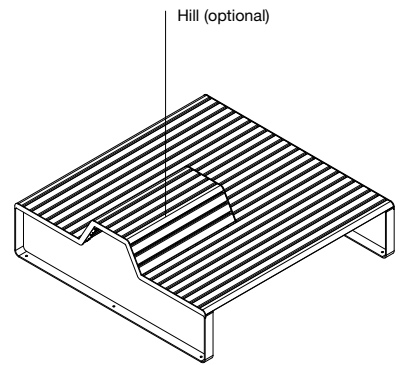

DIMENSIONS:

1430 or 1800 x 430 H (mm)
 56 1/4" or 70 7/8" x 16 7/8" H

Select one box per category to specify your product.

SIZE:

- 1430mm x 1430mm | 56 1/4" x 56 1/4"
- 1800mm x 1800mm | 70 7/8" x 70 7/8"
- Tailored

SIDE VIEW
SURFACE FIXED

FRONT VIEW
SUBSURFACE FIXED

SIDE VIEW
SUBSURFACE FIXED

linea platform

This is a
carbon neutral
product.

Need more information?

For a brochure, image gallery, CAD downloads, installation and maintenance guides, go to:
streetfurniture.com/au/product/linea-platform/

Quick links:

streetfurniture.com/au/colour-chart/
streetfurniture.com/au/warranty/

LINEA PLATFORM
1430x1430 MM
NO HILL

LINEA PLATFORM
1800x1800 MM
NO HILL

LINEA PLATFORM
1800x1800 MM
WITH HILL