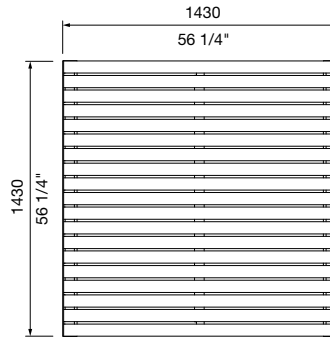

linea platform

An elegant extension to the Linea range, perfect for picnics, rest and play. Available with Wood Without Worry, coloured and anodised aluminium or eco-certified hardwood battens and strong stainless steel frames.

DIMENSIONS:

1430 or 1800 x 430 H (mm)
56 1/4" or 70 7/8" x 16 7/8" H

Select one box per category to specify your product.

SIZE:

- ☐ 1430mm x 1430mm | 56 1/4" x 56 1/4"
- ☐ 1800mm x 1800mm | 70 7/8" x 70 7/8"
- ☐ Tailored

HILL:

- ☐ No
- ☐ Yes*
- ☐ Tailored

*Only applicable for 1800x1800mm.

FRAME:

[See colour chart](#)

Stainless 304 powder coated

BATTEN:

- ☐ Aluminium Woodgrain [See Colour Chart](#)
- ☐ Aluminium Powder Coated [See Colour Chart](#)
- ☐ Aluminium Anodised
- ☐ Eco-certified Hardwood Oiled*

*Sourced from certified managed forests (PEFC or FSC). Hardwood needs re-oiling every 3 months. For a wood look with low maintenance, choose Aluminium Woodgrain (also known as Wood Without Worry).

MOUNTING:

- ☐ Surface fixed
- ☐ Subsurface fixed
- ☐ Freestanding

Some options incur additional fees and lead time.

TOP VIEW

Hill (optional)