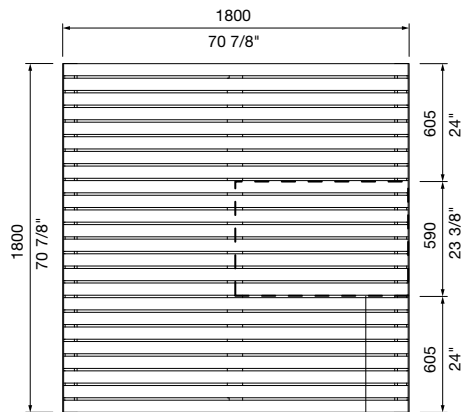

DIMENSIONS:

1430 or 1800 x 430 H (mm)
 56 1/4" or 70 7/8" x 16 7/8" H

Select one box per category to specify your product.

SIZE:

- 1430mm x 1430mm | 56 1/4" x 56 1/4"
- 1800mm x 1800mm | 70 7/8" x 70 7/8"
- Tailored

- Surface fixed
- Subsurface fixed
- Freestanding

Some options incur additional fees and lead time.

TOP VIEW

FRONT VIEW
FREESTANDING

SIDE VIEW
FREESTANDING

TOP VIEW

Hill (optional)

FRONT VIEW
SURFACE FIXED

Quick links:

streetfurniture.com/au/colour-chart/
streetfurniture.com/au/warranty/

LINEA PLATFORM
1430x1430 MM
NO HILL

LINEA PLATFORM
1800x1800 MM
NO HILL

LINEA PLATFORM
1800x1800 MM
WITH HILL