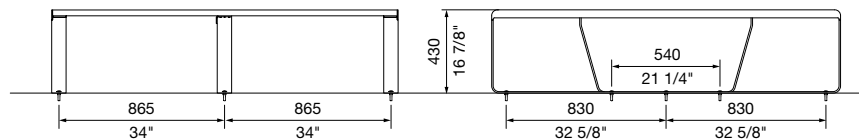

DIMENSIONS:

1430 or 1800 x 430 H (mm)
 56 1/4" or 70 7/8" x 16 7/8" H

Select one box per category to specify your product.

SIZE:

- 1430mm x 1430mm | 56 1/4" x 56 1/4"
- 1800mm x 1800mm | 70 7/8" x 70 7/8"
- Tailored

- Surface fixed
- Subsurface fixed
- Freestanding

Some options incur additional fees and lead time.

TOP VIEW

FRONT VIEW
FREESTANDING

SIDE VIEW
FREESTANDING

TOP VIEW

Hill (optional)

FRONT VIEW
SURFACE FIXED

Quick links:

streetfurniture.com/au/colour-chart/
streetfurniture.com/au/warranty/

LINEA PLATFORM
1430x1430 MM
NO HILL

LINEA PLATFORM
1800x1800 MM
NO HILL

LINEA PLATFORM
1800x1800 MM
WITH HILL