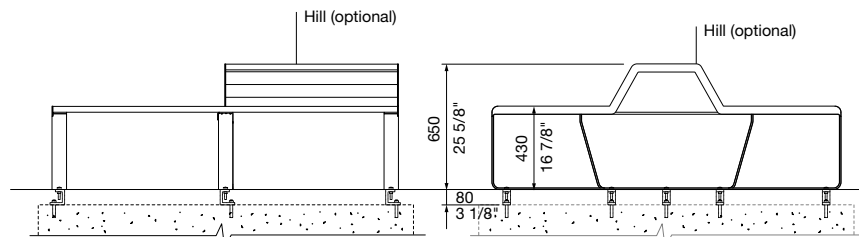

FRONT VIEW
SUBSURFACE FIXED

SIDE VIEW
SUBSURFACE FIXED