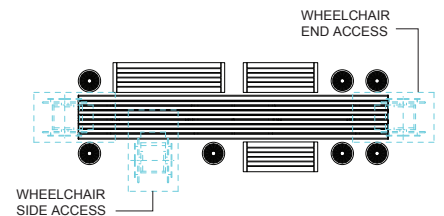

**SETTING EXAMPLES:**

Setting 1: Standard Long Communal Table with Aria Bench (qty4 2100mm)

Setting 2: Standard Long Communal Table with Aria Bench (qty2 1800mm, qty2 1200mm) and Cafe Stools (qty6 Ø360mm)

Setting 3  
Wheelchair Access Long Communal Table with Aria Bench (qty4 2100mm)

Setting 4  
Wheelchair Access Long Communal Table with Aria Bench (qty3 2100mm)

Setting 5  
Wheelchair Access Long Communal Table with Aria Bench (qty2 1800mm, qty2 1200mm) and Cafe Stools (qty6 Ø360mm)