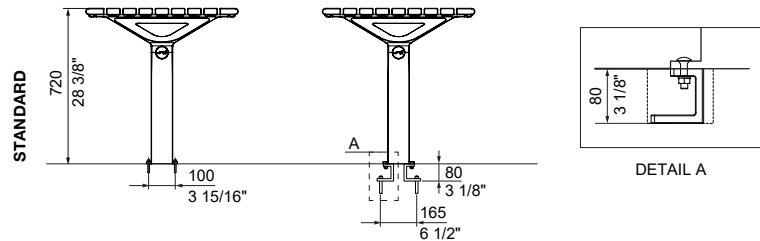

aria long communal table

This is a carbon neutral product.

Create places to bring people together. Each Aria Long Communal Table seats up to 18 people. Complies with DDA requirements.

DIMENSIONS:

705W x 720H x 5000L (mm)
27 3/4" W x 28 3/8" H x 196 7/8" L

Select one box per category to specify your product.

TYPE:

- ☐ Standard
- ☐ Wheelchair access (with height extender)

LEGS AND MOUNTING:

Legs may require basic assembly on-site. Legs are fixed heights.

14 Aria Pedestal Tall

- ☐ Surface fixed
- ☐ Subsurface fixed

FRAME COLOUR:

Textura is highly recommended.

[See colour chart](#)

Cast aluminium powder coated

BATTEN:

- ☐ Aluminium Woodgrain [See Colour Chart](#)
- ☐ Aluminium Powder Coated [See Colour Chart](#)
- ☐ Aluminium Anodised
- ☐ Eco-certified Hardwood Oiled*

*Sourced from certified managed forests (PEFC or FSC). Hardwood needs re-oiling every 3 months. For a wood look with low maintenance, choose Aluminium Woodgrain (also known as Wood Without Worry).

BATTEN ENDCAP COLOUR:

- ☐ Match Batten
- ☐ Match Frame