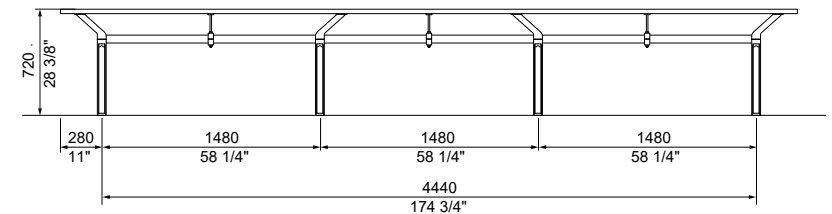

aria long communal table

This is a carbon neutral product.

Create places to bring people together. Each Aria Long Communal Table seats up to 18 people. Complies with DDA requirements.

DIMENSIONS:

705W x 720H x 5000L (mm)
27 3/4" W x 28 3/8" H x 196 7/8" L

Select one box per category to specify your product.

TYPE:

- ☐ Standard
- ☐ Wheelchair access (with height extender)

LEGS AND MOUNTING:

Legs may require basic assembly on-site. Legs are fixed heights.

14 Aria Pedestal Tall

- ☐ Surface fixed
- ☐ Subsurface fixed

FRAME COLOUR:

Textura is highly recommended.

[See colour chart](#)

Cast aluminium powder coated

BATTEN:

- ☐ Aluminium Woodgrain [See Colour Chart](#)
- ☐ Aluminium Powder Coated [See Colour Chart](#)
- ☐ Aluminium Anodised
- ☐ Eco-certified Hardwood Oiled*

*Sourced from certified managed forests (PEFC or FSC). Hardwood needs re-oiling every 3 months. For a wood look with low maintenance, choose Aluminium Woodgrain (also known as Wood Without Worry).

BATTEN ENDCAP COLOUR:

- ☐ Match Batten
- ☐ Match Frame