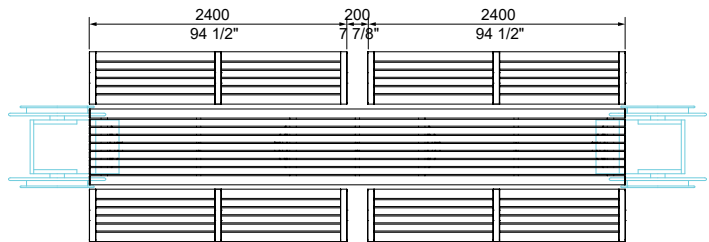

Quick links:

- streetfurniture.com/au/colour-chart/
- streetfurniture.com/au/warranty/

SETTING EXAMPLES:

Setting 1: 18-seater, with Aria Bench (5000mm)

Setting 2: 16-seater, with Aria Bench (QTY4 2400mm)

Setting 3: 18-seater + 2 wheelchairs, with Aria Bench (5000mm)

Setting 4: 16-seater + 2 wheelchairs, with Aria Bench (QTY4 2400mm)

Setting 5: 12-seater + 4 wheelchairs, with Aria Bench (QTY4 1800mm)