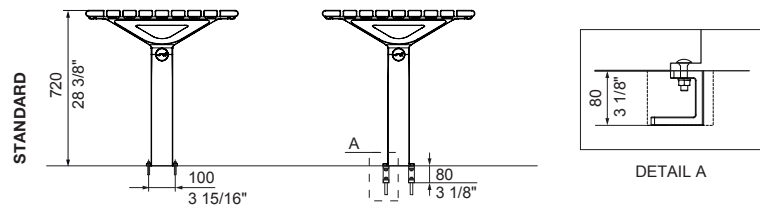

Select one box per category to specify your product.

TYPE:

- Standard
- Wheelchair access (with height extender)

LEGS AND MOUNTING:

Legs may require basic assembly on-site. Legs are fixed heights.

- 14 Aria Pedestal Tall
  - Surface fixed
  - Subsurface fixed

TOP VIEW

FRONT VIEW  
standard

FRONT VIEW  
wheelchair access

**COMPATIBLE SEATING:**

Refer to separate technical sheet.

- Aria Seat (CMA1)\*
- Aria Bench (CMA4)\*
- Cafe Stool (S1)\*

**\*IMPORTANT:** Please select the tall leg (seat height 485mm) for wheelchair access picnic settings for ergonomic comfort.