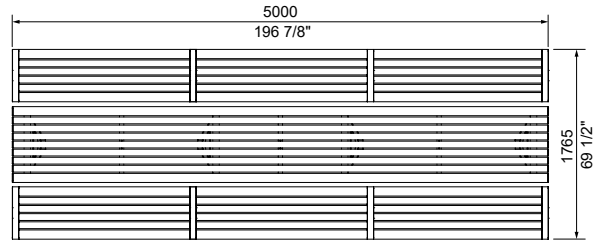

- Match Batten
- Match Frame

aria long communal table

This is a carbon neutral product.

COMPATIBLE SEATING:

Refer to separate technical sheet.

- Aria Seat (CMA1)*
- Aria Bench (CMA4)*

***IMPORTANT:** Please select the tall leg (seat height 485mm) for wheelchair access picnic settings for ergonomic comfort.

Some options incur additional fees and lead time.

Need more information?

For a brochure, image gallery, CAD downloads, installation and maintenance guides, go to: streetfurniture.com/au/product/aria-long-communal-table/

Quick links:

- streetfurniture.com/au/colour-chart/
- streetfurniture.com/au/warranty/

SETTING EXAMPLES:

Setting 1: 18-seater, with Aria Bench (5000mm)

Setting 2: 16-seater, with Aria Bench (QTY4 2400mm)

Setting 3: 18-seater + 2 wheelchairs, with Aria Bench (5000mm)