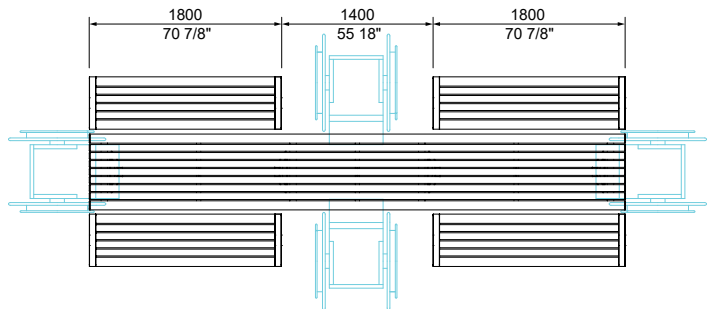

Quick links:

- streetfurniture.com/au/colour-chart/
- streetfurniture.com/au/warranty/

SETTING EXAMPLES:

Setting 1: 18-seater, with Aria Bench (5000mm)

Setting 2: 16-seater, with Aria Bench (QTY4 2400mm)

Setting 3: 18-seater + 2 wheelchairs, with Aria Bench (5000mm)

Setting 4: 16-seater + 2 wheelchairs, with Aria Bench (QTY4 2400mm)

Setting 5: 12-seater + 4 wheelchairs, with Aria Bench (QTY4 1800mm)