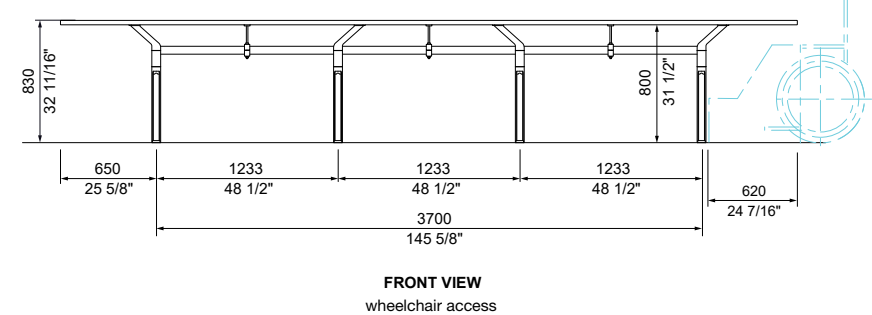

aria long communal table

This is a carbon neutral product.

Create places to bring people together. Each Aria Long Communal Table seats up to 18 people. Complies with DDA requirements.

DIMENSIONS:

705W x 720H x 5000L (mm)
27 3/4" W x 28 3/8" H x 196 7/8" L

Select one box per category to specify your product.

TYPE:

- ☐ Standard
- ☐ Wheelchair access (with height extender)

LEGS AND MOUNTING:

Legs may require basic assembly on-site. Legs are fixed heights.

14 Aria Pedestal Tall

- ☐ Surface fixed
- ☐ Subsurface fixed

FRAME COLOUR:

Textura is highly recommended.

[See colour chart](#)

Cast aluminium powder coated

BATTEN:

- ☐ Aluminium Woodgrain [See Colour Chart](#)
- ☐ Aluminium Powder Coated [See Colour Chart](#)
- ☐ Aluminium Anodised
- ☐ Eco-certified Hardwood Oiled*

*Sourced from certified managed forests (PEFC or FSC). Hardwood needs re-oiling every 3 months. For a wood look with low maintenance, choose Aluminium Woodgrain (also known as Wood Without Worry).

BATTEN ENDCAP COLOUR:

- ☐ Match Batten
- ☐ Match Frame