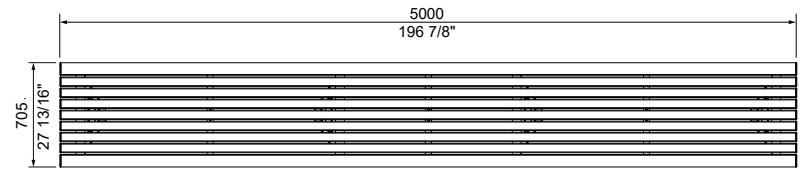

aria long communal table

This is a carbon neutral product.

Create places to bring people together. Each Aria Long Communal Table seats up to 18 people. Complies with DDA requirements.

DIMENSIONS:

705W x 720H x 5000L (mm)
27 3/4" W x 28 3/8" H x 196 7/8" L

Select one box per category to specify your product.

TYPE:

- ☐ Standard
- ☐ Wheelchair access (with height extender)

LEGS AND MOUNTING:

Legs may require basic assembly on-site. Legs are fixed heights.

14 Aria Pedestal Tall

- ☐ Surface fixed
- ☐ Subsurface fixed

FRAME COLOUR:

Textura is highly recommended.

[See colour chart](#)

Cast aluminium powder coated

BATTEN:

- ☐ Aluminium Woodgrain [See Colour Chart](#)
- ☐ Aluminium Powder Coated [See Colour Chart](#)
- ☐ Aluminium Anodised
- ☐ Eco-certified Hardwood Oiled*

*Sourced from certified managed forests (PEFC or FSC). Hardwood needs re-oiling every 3 months. For a wood look with low maintenance, choose Aluminium Woodgrain (also known as Wood Without Worry).

BATTEN ENDCAP COLOUR:

- ☐ Match Batten
- ☐ Match Frame