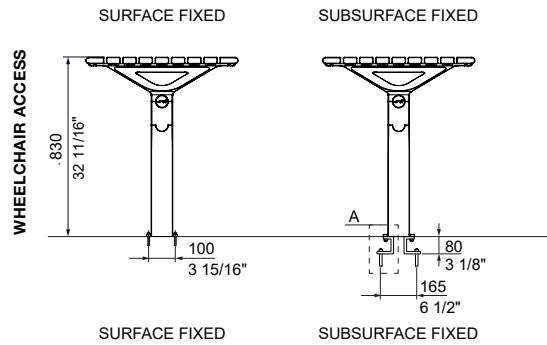

aria long communal table

This is a carbon neutral product.

Create places to bring people together. Each Aria Long Communal Table seats up to 18 people. Complies with DDA requirements.

DIMENSIONS:

705W x 720H x 5000L (mm)
27 3/4" W x 28 3/8" H x 196 7/8" L

Select one box per category to specify your product.

TYPE:

- ☐ Standard
- ☐ Wheelchair access (with height extender)

LEGS AND MOUNTING:

Legs may require basic assembly on-site. Legs are fixed heights.

14 Aria Pedestal Tall

- ☐ Surface fixed
- ☐ Subsurface fixed

FRAME COLOUR:

Textura is highly recommended.

[See colour chart](#)

Cast aluminium powder coated

BATTEN:

- ☐ Aluminium Woodgrain [See Colour Chart](#)
- ☐ Aluminium Powder Coated [See Colour Chart](#)
- ☐ Aluminium Anodised
- ☐ Eco-certified Hardwood Oiled*

*Sourced from certified managed forests (PEFC or FSC). Hardwood needs re-oiling every 3 months. For a wood look with low maintenance, choose Aluminium Woodgrain (also known as Wood Without Worry).

BATTEN ENDCAP COLOUR:

- ☐ Match Batten
- ☐ Match Frame