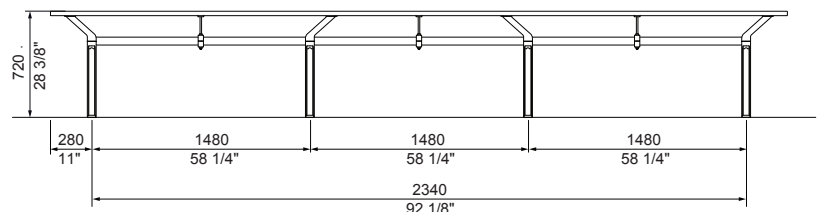

Select one box per category to specify your product.

TYPE:

- Standard
- Wheelchair access (with height extender)

LEGS AND MOUNTING:

Legs may require basic assembly on-site. Legs are fixed heights.

- 14 Aria Pedestal Tall
  - Surface fixed
  - Subsurface fixed

TOP VIEW

FRONT VIEW  
standard

FRONT VIEW  
wheelchair access

**COMPATIBLE SEATING:**

Refer to separate technical sheet.

- Aria Seat (CMA1)\*
- Aria Bench (CMA4)\*
- Cafe Stool (S1)\*

**\*IMPORTANT:** Please select the tall leg (seat height 485mm) for wheelchair access picnic settings for ergonomic comfort.