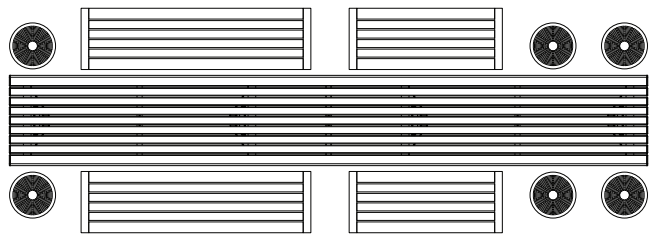

**SETTING EXAMPLES:**

Setting 1: Standard Long Communal Table with Aria Bench (qty4 2100mm)

Setting 2: Standard Long Communal Table with Aria Bench (qty2 1800mm, qty2 1200mm) and Cafe Stools (qty6 Ø360mm)