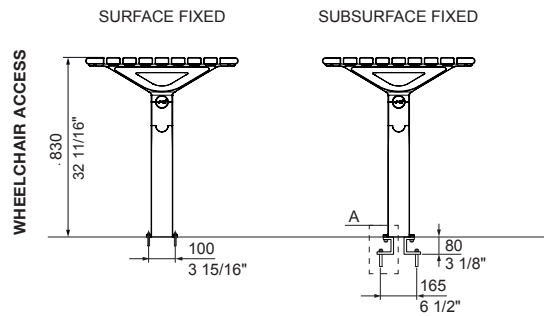

Select one box per category to specify your product.

TYPE:

- Standard
- Wheelchair access (with height extender)

LEGS AND MOUNTING:

Legs may require basic assembly on-site. Legs are fixed heights.

- 14 Aria Pedestal Tall
  - Surface fixed
  - Subsurface fixed

TOP VIEW

FRONT VIEW  
standard

FRONT VIEW  
wheelchair access

**COMPATIBLE SEATING:**

Refer to separate technical sheet.

- Aria Seat (CMA1)\*
- Aria Bench (CMA4)\*
- Cafe Stool (S1)\*

**\*IMPORTANT:** Please select the tall leg (seat height 485mm) for wheelchair access picnic settings for ergonomic comfort.