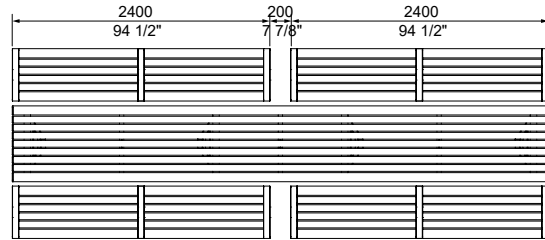

Some options incur additional fees and lead time.

Need more information?

For a brochure, image gallery, CAD downloads, installation and maintenance guides, go to: streetfurniture.com/au/product/aria-long-communal-table/

Quick links:

- streetfurniture.com/au/colour-chart/
- streetfurniture.com/au/warranty/

SETTING EXAMPLES:

Setting 1: 18-seater, with Aria Bench (5000mm)

Setting 2: 16-seater, with Aria Bench (QTY4 2400mm)

Setting 3: 18-seater + 2 wheelchairs, with Aria Bench (5000mm)