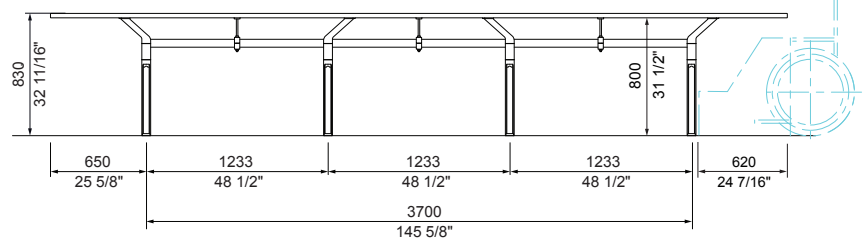

Create places to bring people together. Each Aria Long Communal Table seats up to 16 people. Complies with DDA requirements.

MCODE:  
CMA6-L

DIMENSIONS:  
705W x 720H x 5000L (mm)  
27 3/4" W x 28 3/8" H x 196 7/8" L

Select one box per category to specify your product.

TYPE:

- Standard
- Wheelchair access (with height extender)

LEGS AND MOUNTING:

Legs may require basic assembly on-site. Legs are fixed heights.

- 14 Aria Pedestal Tall
  - Surface fixed
  - Subsurface fixed

TOP VIEW

FRONT VIEW  
standard

FRONT VIEW  
wheelchair access

**COMPATIBLE SEATING:**

Refer to separate technical sheet.

- Aria Seat (CMA1)\*
- Aria Bench (CMA4)\*
- Cafe Stool (S1)\*

**\*IMPORTANT:** Please select the tall leg (seat height 485mm) for wheelchair access picnic settings for ergonomic comfort.

**SETTING EXAMPLES:**

Setting 1: Standard Long Communal Table with Aria Bench (qty4 2100mm)

Setting 2: Standard Long Communal Table with Aria Bench (qty2 1800mm, qty2 1200mm) and Cafe Stools (qty6 Ø360mm)