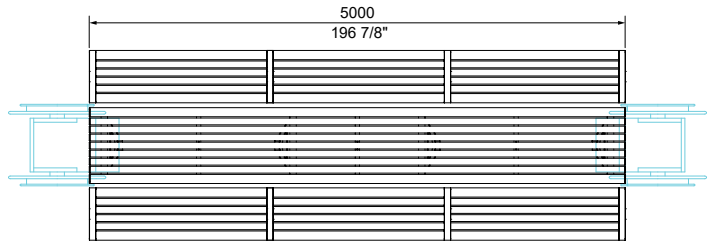

Quick links:

- streetfurniture.com/au/colour-chart/
- streetfurniture.com/au/warranty/

SETTING EXAMPLES:

Setting 1: 18-seater, with Aria Bench (5000mm)

Setting 2: 16-seater, with Aria Bench (QTY4 2400mm)

Setting 3: 18-seater + 2 wheelchairs, with Aria Bench (5000mm)

Setting 4: 16-seater + 2 wheelchairs, with Aria Bench (QTY4 2400mm)

Setting 5: 12-seater + 4 wheelchairs, with Aria Bench (QTY4 1800mm)