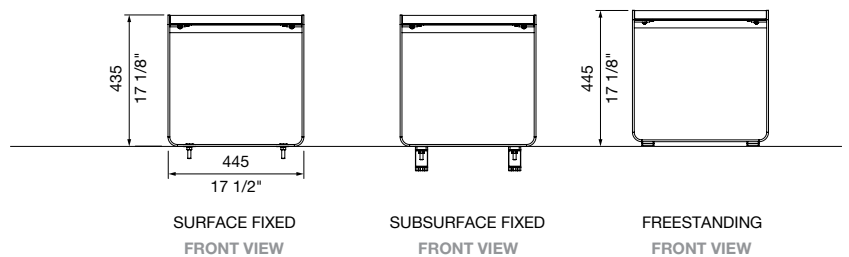

MCODE:
LIC6

DIMENSIONS:
445W x 445L x 435H (mm)
17 1/2" W x 17 1/2" L x 17 1/8" H

Select one box per category to specify your product.

MOUNTING:

- Surface fixed
- Subsurface fixed
- Freestanding

FRAME:

- Aluminium powder coated ([see colour chart](#))

Need more information?

For a brochure, image gallery, CAD downloads, installation and maintenance guides, go to: streetfurniture.com/au/product/linea-cube/

Quick links:

- streetfurniture.com/au/colour-chart/
- streetfurniture.com/au/warranty/
- streetfurniture.com/au/parts-promise/

TOP VIEW

SURFACE FIXED
FRONT VIEW

SUBSURFACE FIXED
FRONT VIEW

FREESTANDING
FRONT VIEW

LINEA CUBE