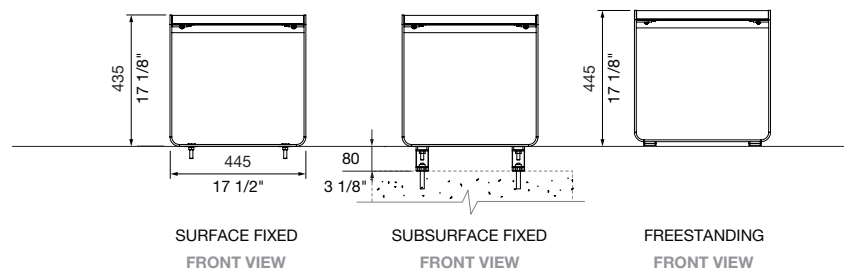

The Linea range is sleek and minimalist.
Create fun and play with durable stools that
also double as tables. Make it pop with bright
colours. Available as fixed or movable items.

MCODE:
LIC6

DIMENSIONS:
445W x 445L x 435H (mm)
17 1/2" W x 17 1/2" L x 17 1/8" H

WEIGHT:
Approximate only and depends on materials selected.
14 kg | 31 lbs

Select one box per category to specify your
product.

MOUNTING:
☐ Surface fixed
☐ Subsurface fixed
☐ Freestanding

FRAME:
[See colour chart](#)
Aluminium powder coated

BATTEN:
*Street Furniture Australia uses sustainable timber from certified
managed forests. Timber requires oiling every three months. For a
timber look with low maintenance, choose aluminium woodgrain.*
[See colour chart.](#)

- ☐ Aluminium anodised
- ☐ Aluminium woodgrain
- ☐ Aluminium powder coated
- ☐ Eco-certified hardwood oiled
- ☐ Tailored

Some options incur additional fees and lead time.

Need more information?
For a brochure, image gallery, CAD downloads,
installation and maintenance guides, go to:
streetfurniture.com/au/product/linea-cube/

Quick links:
streetfurniture.com/au/colour-chart/
streetfurniture.com/au/warranty/

ISOMETRIC VIEW