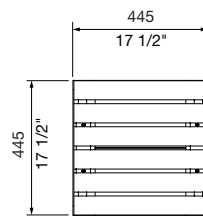

The Linea range is sleek and minimalist. Create fun and play with durable stools that also double as tables. Make it pop with bright colours. Available as fixed or movable items. Linea offers configurations that fully comply with Australian standards for accessibility (AS1428.2).

MCODE:
LIC6

DIMENSIONS:
445W x 445L x 435H (mm)
17 1/2" W x 17 1/2" L x 17 1/8" H

Select one box per category to specify your product.

MOUNTING:
☐ Surface fixed
☐ Subsurface fixed
☐ Freestanding

FRAME:
☐ Aluminium powder coated ([see colour chart](#))

BATTEN:
Street Furniture Australia uses sustainable timber from certified managed forests. Timber requires oiling every three months. For a timber look with low maintenance, choose aluminium woodgrain.
☐ Aluminium anodised
☐ Aluminium powder coated ([see colour chart](#))
☐ Aluminium woodgrain ([see colour chart](#))
☐ Eco-certified Jarrah hardwood, oiled (PEFC)
☐ Tailored

Some options incur additional fees and lead time.

Need more information?

For a brochure, image gallery, CAD downloads, installation and maintenance guides, go to:
streetfurniture.com/au/product/linea-cube/

Quick links:

streetfurniture.com/au/colour-chart/
streetfurniture.com/au/warranty/
streetfurniture.com/au/parts-promise/

TOP VIEW