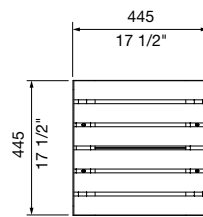

MCODE:
LIC6

DIMENSIONS:
445W x 445L x 435H (mm)
17 1/2" W x 17 1/2" L x 17 1/8" H

Select one box per category to specify your product.

MOUNTING:

- Surface fixed
- Subsurface fixed
- Freestanding

FRAME:

- Aluminium powder coated ([see colour chart](#))

TOP VIEW

SURFACE FIXED
FRONT VIEW

SUBSURFACE FIXED
FRONT VIEW

FREESTANDING
FRONT VIEW

LINEA CUBE