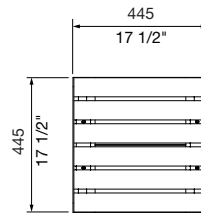

The Linea range is sleek and minimalist.
Create fun and play with durable stools that
also double as tables. Make it pop with bright
colours. Available as fixed or movable items.

MCODE:
LIC6

DIMENSIONS:
445W x 445L x 435H (mm)
17 1/2" W x 17 1/2" L x 17 1/8" H

WEIGHT:
Approximate only and depends on materials selected.
14 kg | 31 lbs

Select one box per category to specify your
product.

MOUNTING:
☐ Surface fixed
☐ Subsurface fixed
☐ Freestanding

FRAME:
[See colour chart](#)
Aluminium powder coated

BATTEN:
*Street Furniture Australia uses sustainable timber from certified
managed forests. Timber requires oiling every three months. For a
timber look with low maintenance, choose aluminium woodgrain.*
[See colour chart.](#)

- ☐ Aluminium anodised
- ☐ Aluminium woodgrain
- ☐ Aluminium powder coated
- ☐ Eco-certified hardwood oiled
- ☐ Tailored

Some options incur additional fees and lead time.

Need more information?
For a brochure, image gallery, CAD downloads,
installation and maintenance guides, go to:
streetfurniture.com/au/product/linea-cube/

Quick links:
streetfurniture.com/au/colour-chart/
streetfurniture.com/au/warranty/

TOP VIEW