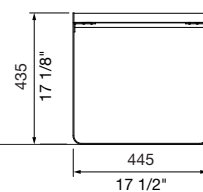

MCODE:
LIC6

DIMENSIONS:
445W x 445L x 435H (mm)
17 1/2" W x 17 1/2" L x 17 1/8" H

Select one box per category to specify your product.

MOUNTING:
 Surface fixed
 Subsurface fixed
 Freestanding

FRAME:
 Aluminium powder coated ([see colour chart](#))

Some options incur additional fees and lead time.

Need more information?

For a brochure, image gallery, CAD downloads, installation and maintenance guides, go to:
streetfurniture.com/au/product/linea-cube/

Quick links:

streetfurniture.com/au/colour-chart/
streetfurniture.com/au/warranty/
streetfurniture.com/au/parts-promise/

TOP VIEW

FRONT VIEW

SIDE VIEW

LINEA CUBE