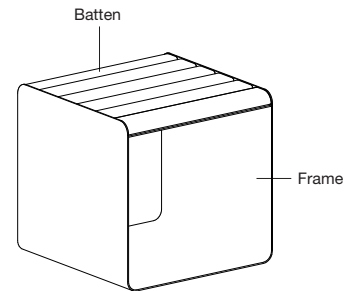

ISOMETRIC VIEW