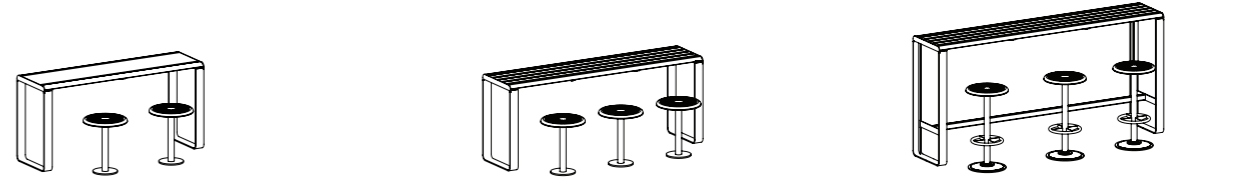

### Linea Table LIT10

750W x 720H x various lengths (mm) | 29 1/2" W x 28 3/8" H x various lengths

**Linea Table (1600mm) with solid top**  
 Shown with Linea Seat 1200mm and Bench 1200mm  
**Linea DDA Table (1900mm)**  
 Shown with Linea Seat 1500mm and Bench with Tall leg 600mm  
**Linea Bar Table (2200mm)**  
 Shown with Cafe Stool (Qty 6)

### Linea Lookout Table LIT6

445W x 720H x various lengths (mm) | 17 1/2" W x 28 3/8" H x various lengths

**Linea Lookout Table (1500mm) with solid top**  
 Shown with Cafe Stool (Qty 2)  
**Linea Lookout Table (1800mm)**  
 Shown with Cafe Stool (Qty 3)  
**Linea Lookout Bar Table (2200mm)**  
 Shown with Cafe Stool (Qty 3)