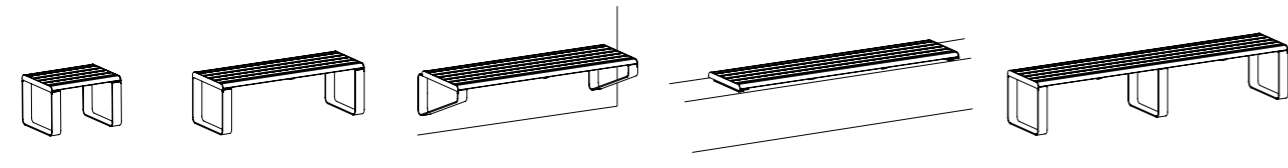

Linea Bench LIB6

445W x 430H x various lengths (mm) | 17 1/2" W x 16 7/8" H x various lengths

1-seater (600mm) Standard leg
2-seater (1200mm) Standard leg
2.5-seater (1500mm) Wall-fixed
3-seater (1800mm) Plinth-fixed
3.5-seater (2100mm) Standard leg