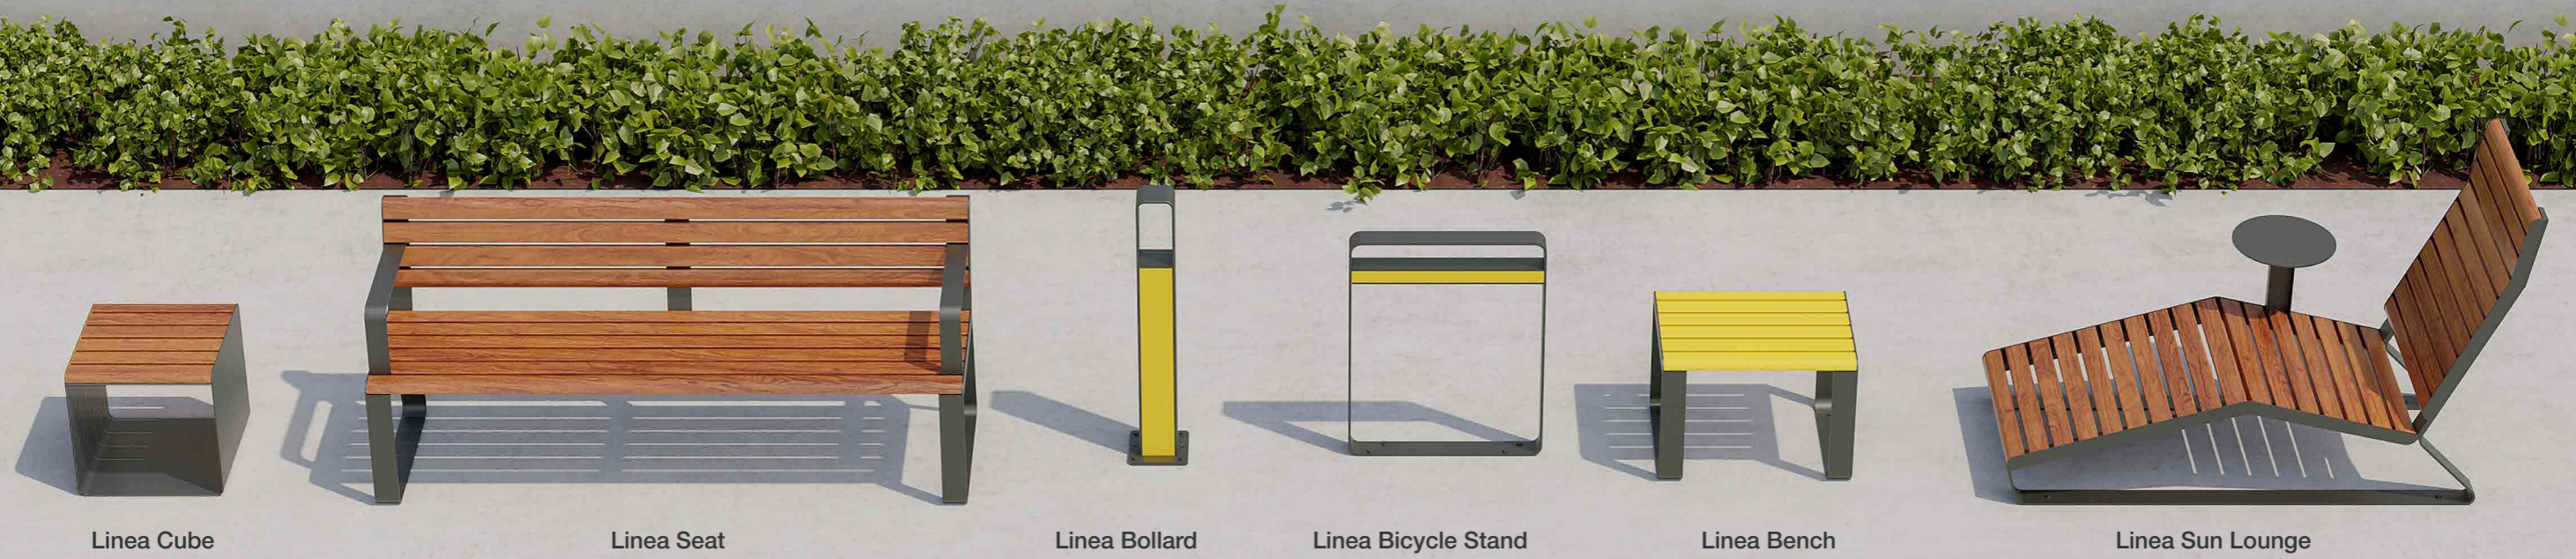

Left: Linea Table (LIT10, 2100mm) with aluminium Curly Birch battens and Pale Eucalypt Green frames.

<b>Linea Seating</b>	<b>09</b>
Seat	
Curved Seat	
Bench	
Curved Bench	
Cube	
<b>Linea Table</b>	<b>21</b>
Picnic Table	
Bar Table	
Lookout Table	
Bar Lookout Table	
<b>Linea Platform</b>	<b>27</b>
<b>Linea Sun Lounge</b>	<b>31</b>
<b>Linea Bollard</b>	<b>37</b>
<b>Linea Bicycle Stand</b>	<b>41</b>
<b>Linea Planter</b>	<b>47</b>

Linea Platform

Linea Picnic Setting

Linea Lookout Table

Linea Curved and Straight Bench

Linea Cube

Linea Seat

Linea Bollard

Linea Bicycle Stand