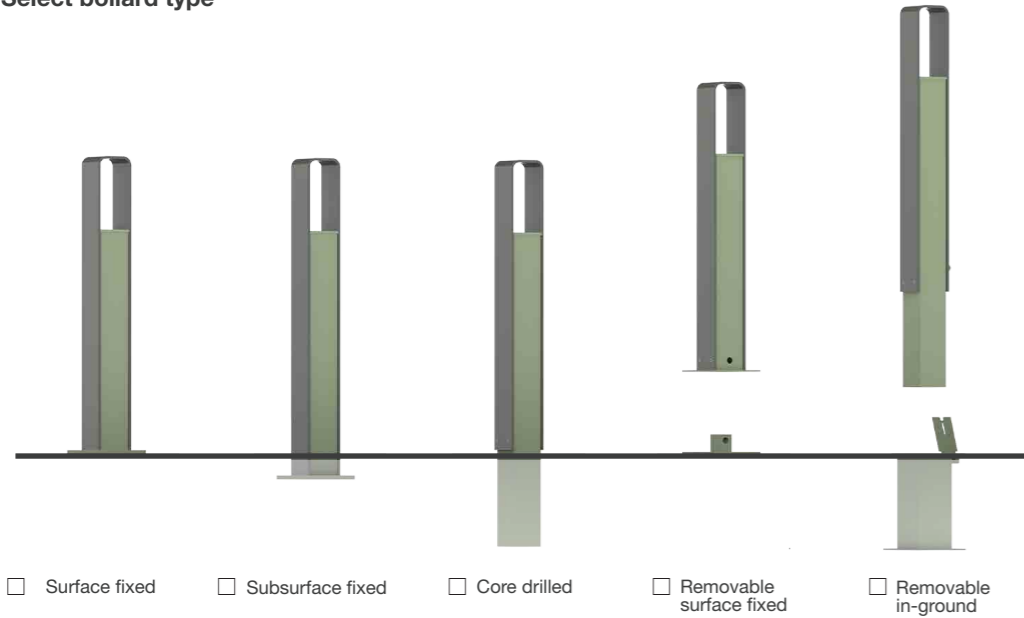

How to order a bollard.

Select one per category to specify your product.

1. Select bollard type

2. Optional extras

- Laser etched signage
- Eye nuts
- Reflective strip

Laser etching area 70x450 mm or 2 3/4" x 17 3/4"