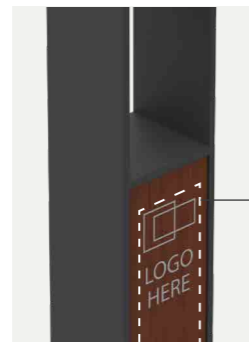

## 2. Optional extras

- Laser etched signage
- Eye nuts
- Reflective strip

Laser etched signage (optional)

Laser etching area 70x450 mm or 2 3/4" x 17 3/4"

Eye nut (optional)