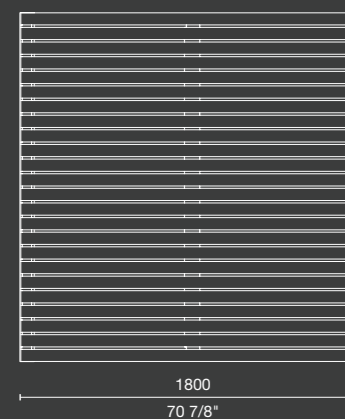

STANDARD LENGTHS

01

Linea Platform LIP9
Eucalypt Green, Woodland Grey, Wizard, Brilliant Yellow battens and frames.
1430W x 430H x 1435L | 56 1/4" W x 16 7/8" H x 56 1/2" L