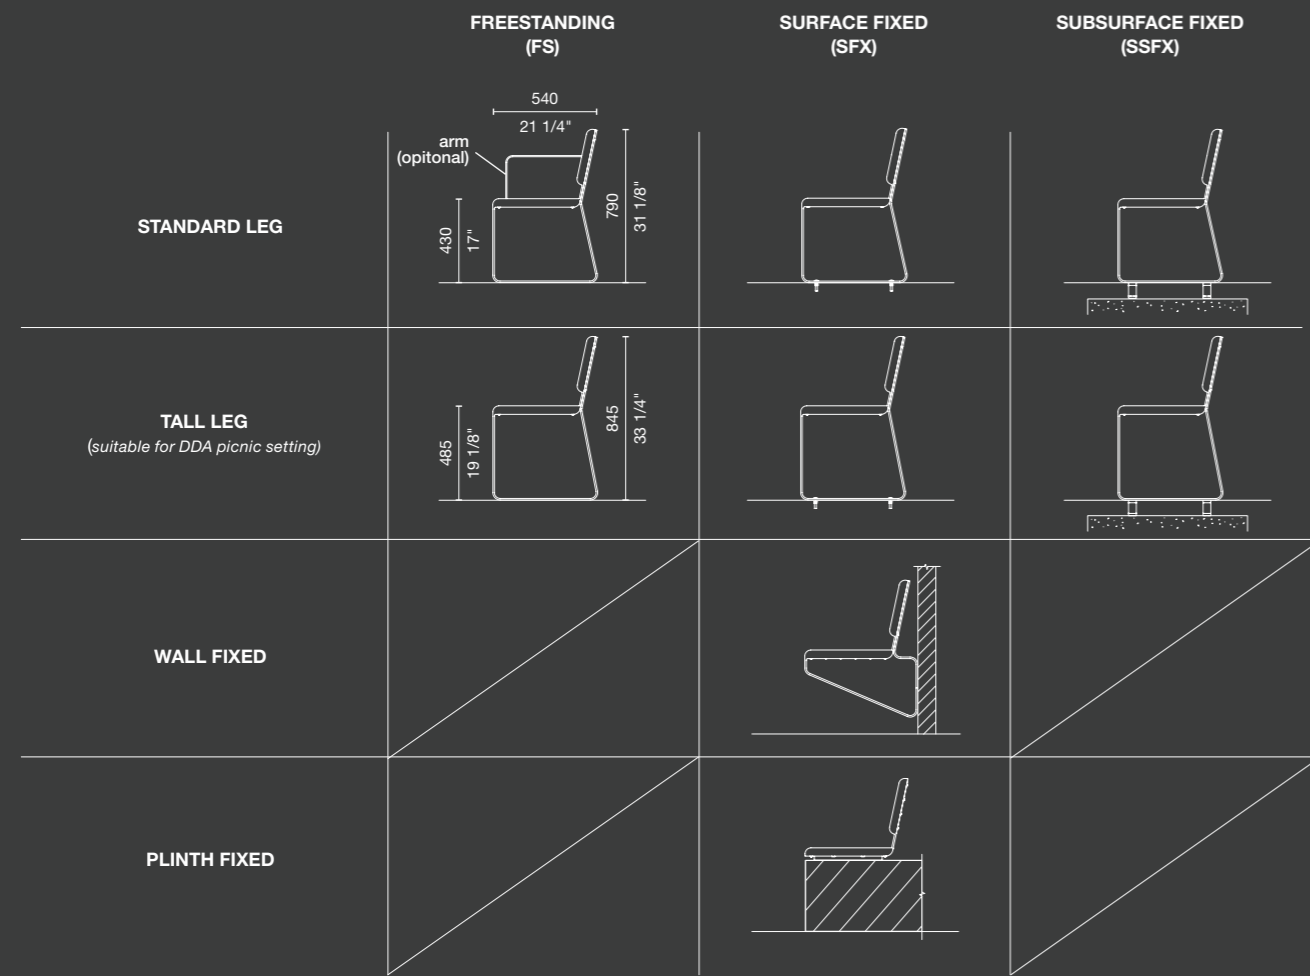

# 01 linea seat

540W x 790H x various lengths (mm) | 21 1/4" W x 31 1/8" H x various lengths

Subiaco East Redevelopment, Perth, WA, specified by UDLA. Linea Seat (LIS10, 1800mm) with aluminium Spotted Gum batters and Textura Dark Bronze frames.