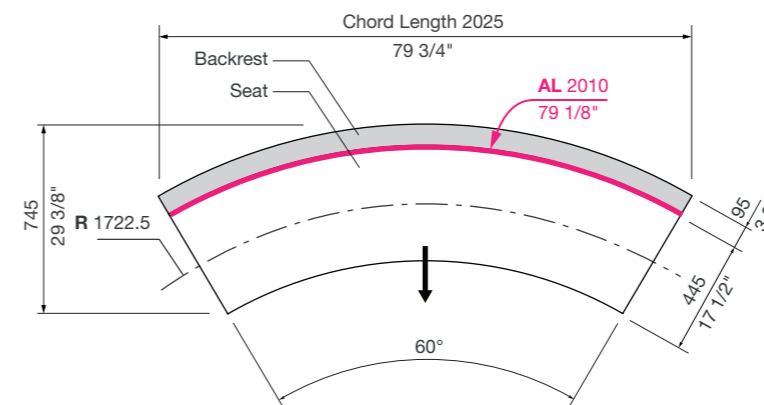

## STANDARD LENGTHS

## Choose a standard or custom curve.

Street Furniture Australia highly recommends using standard curves to save time and cost.

For custom curves, ensure the Internal Radius (IR)  $\geq 1500\text{mm}$  or  $59"$ . A set up fee and additional lead time will apply for each custom curve. To specify a custom curve, choose Convex or Concave and provide the Arc Length (AL), Internal and/or External Radius (IR or ER). Consult with a sales representative today.

**AL** Arc Length    **IR** Internal Radius    **ER** External Radius

CURVED BENCH

CURVED SEAT (CONVEX)

CURVED SEAT (CONCAVE)