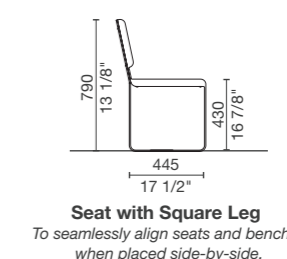

### 1. Select product

- Standard height

- Wheelchair access height

- Extra option

### 2. Select length (mm)

- Straight

Seat and Bench		Table		Lookout Table		Cube	
600	23 5/8"	1000	39 3/8"			445	17 1/2"
1200	47 1/4"	1600	63"	1500	59"		
1500	59"	1900	74 3/4"	1800	70 7/8"		
1800	70 7/8"	2200	86 5/8"	2200	86 5/8"		
2100	82 5/8"	2500	98 3/8"				