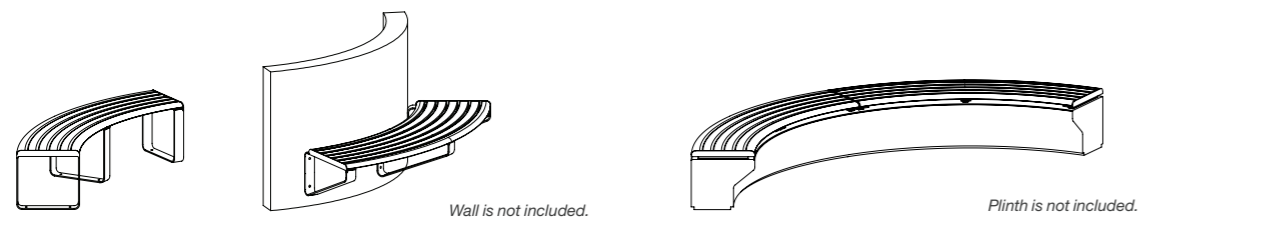

Linea Curved Bench LIB6-C

635W x 430H x 1930L (mm) | 25" W x 16 7/8" H x 76" L

Concave Standard leg
Convex Wall-fixed
Concave Plinth-fixed
Qty 2 shown above.
Wall is not included.
Plinth is not included.

Linea Cube LIC6

445W x 445L x 435H (mm) | 17 1/2" W x 17 1/2" H x 17 1/8" L