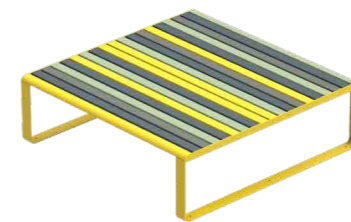

STANDARD LENGTHS

01

Linea Platform LIP9
Eucalypt Green, Woodland Grey, Wizard, Brilliant Yellow battens and frames.
1430W x 430H x 1435L | 56 1/4" W x 16 7/8" H x 56 1/2" L