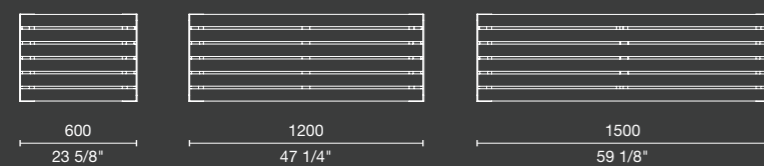

STANDARD LENGTHS

Straight