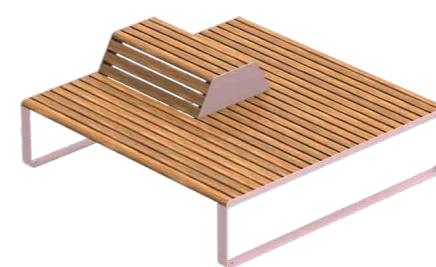

## STANDARD LENGTHS

01

**Linea Platform LIP9**  
 Eucalypt Green, Woodland Grey, Wizard, Brilliant Yellow battens and frames.  
 1430W x 430H x 1435L | 56 1/4" W x 16 7/8" H x 56 1/2" L

02

**Linea Platform LIP9**  
 Eco-certified hardwood battens and Lobster Red frames.  
 1800W x 430H x 1815L | 70 7/8" W x 16 7/8" H x 71 1/2" L