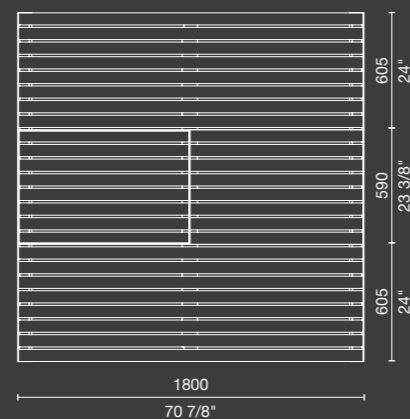

STANDARD LENGTHS

01

Linea Platform LIP9
Eucalypt Green, Woodland Grey, Wizard, Brilliant Yellow battens and frames.
1430W x 430H x 1435L | 56 1/4" W x 16 7/8" H x 56 1/2" L