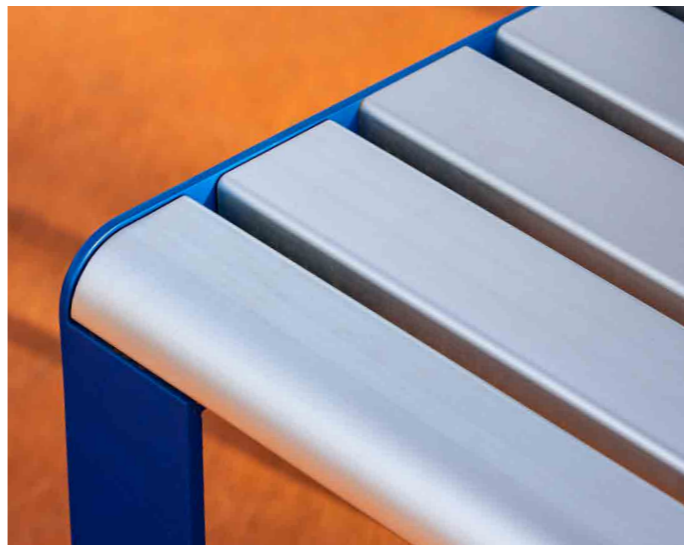

Anodised aluminium

Commonly seen on Apple MacBooks, this material features a cool temperature during hot summers. It is a minimal maintenance product only requiring the occasional wash down.