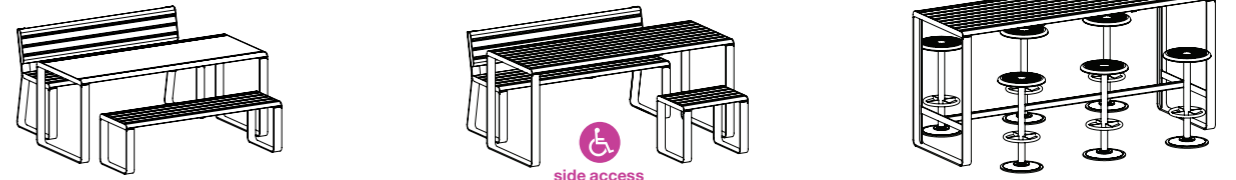

Linea Table LIT10

750W x 720H x various lengths (mm) | 29 1/2" W x 28 3/8" H x various lengths

Linea Table (1600mm) with solid top
Shown with Linea Seat 1200mm and Bench 1200mm
Linea DDA Table (1900mm)
Shown with Linea Seat 1500mm and Bench with Tall leg 600mm
Linea Bar Table (2200mm)
Shown with Cafe Stool (Qty 6)