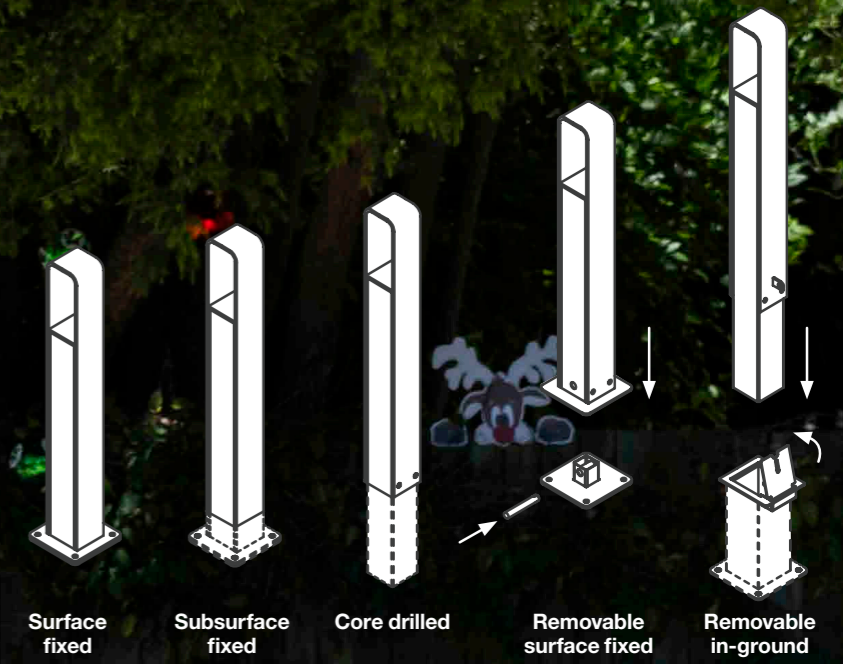

# Fixed or removable

*Linea Bollard* features  
5 different mounting options.

Ulmarra Precinct, NSW, specified by Vee Design.  
*Linea Bollard* (B6) with aluminium Bush Cherry insert and Textura Doe Skin frames.