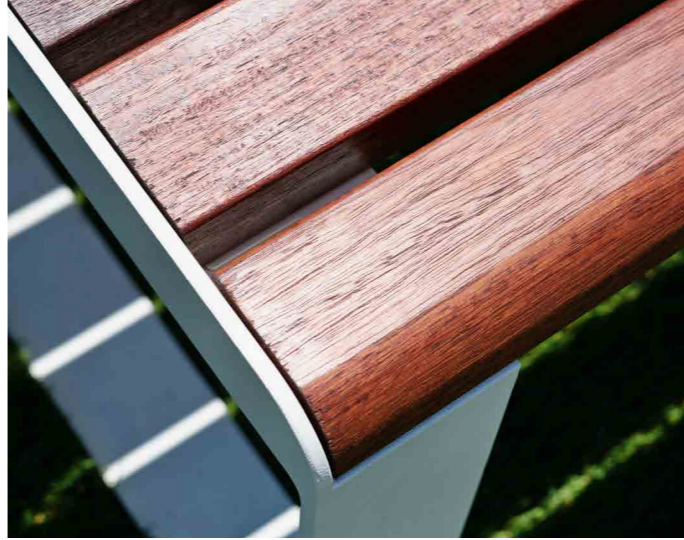

Eco-certified hardwood

Select-grade hardwood is exclusively sourced from certified managed forests (FSC or PEFC). To retain appearance, hardwood requires oiling every three months.