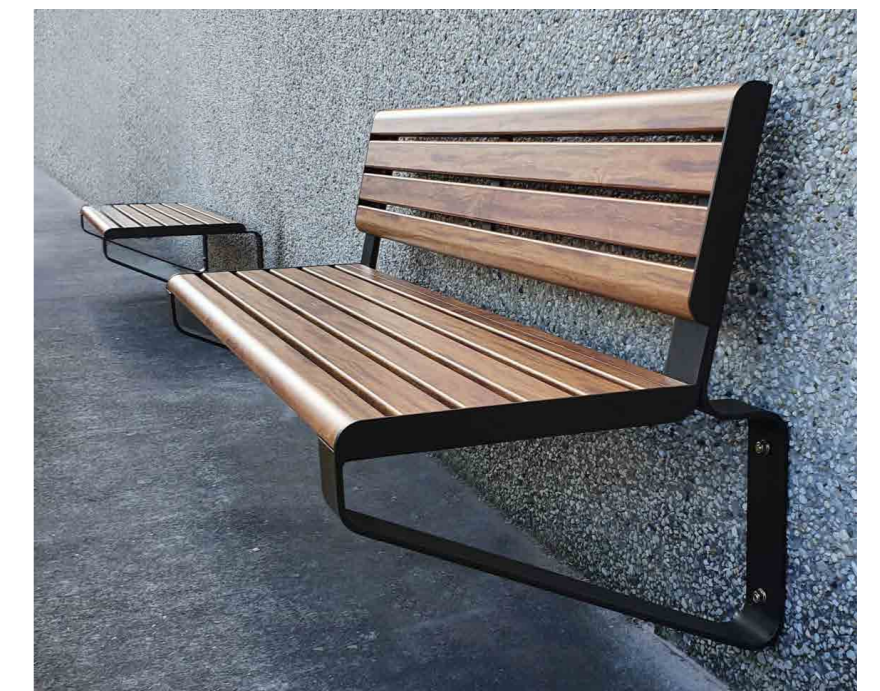

# Wall-mount with ease

Linea seats and benches align perfectly  
when placed side by side.

PLAN VIEW

FRONT ELEVATION

Left: Linea Seat (LIS10, 1500mm) with aluminium Spotted Gum battens and Textura Dark Bronze frames, wall-fixed.

Below: Linea Seat (LIS10, 1500mm) and Linea Bench (LIB6, 1500mm) with aluminium Spotted Gum battens and Textura Dark Bronze frames, wall-fixed.