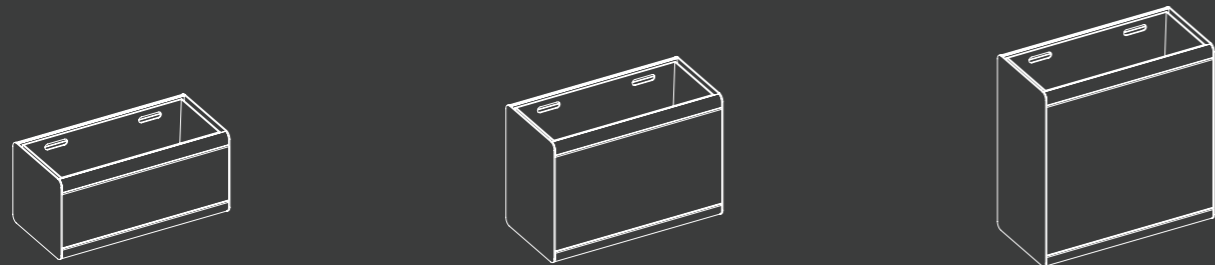

Rectangular S
900L x 445W x 435H
35 3/8" L x 17 1/2" W x 17 1/8" H

Rectangular M
900L x 445W x 650H
35 3/8" L x 17 1/2" W x 25 5/8" H

Rectangular L
900L x 445W x 940H
35 3/8" L x 17 1/2" W x 37" H