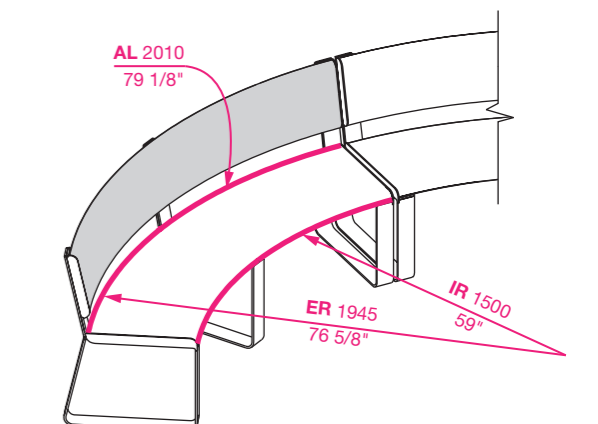

## Choose a standard or custom curve.

Street Furniture Australia highly recommends using standard curves to save time and cost.

For custom curves, ensure the Internal Radius (IR)  $\geq 1500\text{mm}$  or  $59"$ . A set up fee and additional lead time will apply for each custom curve. To specify a custom curve, choose Convex or Concave and provide the Arc Length (AL), Internal and/or External Radius (IR or ER). Consult with a sales representative today.

**AL** Arc Length    **IR** Internal Radius    **ER** External Radius

CURVED BENCH

CURVED SEAT (CONVEX)

CURVED SEAT (CONCAVE)