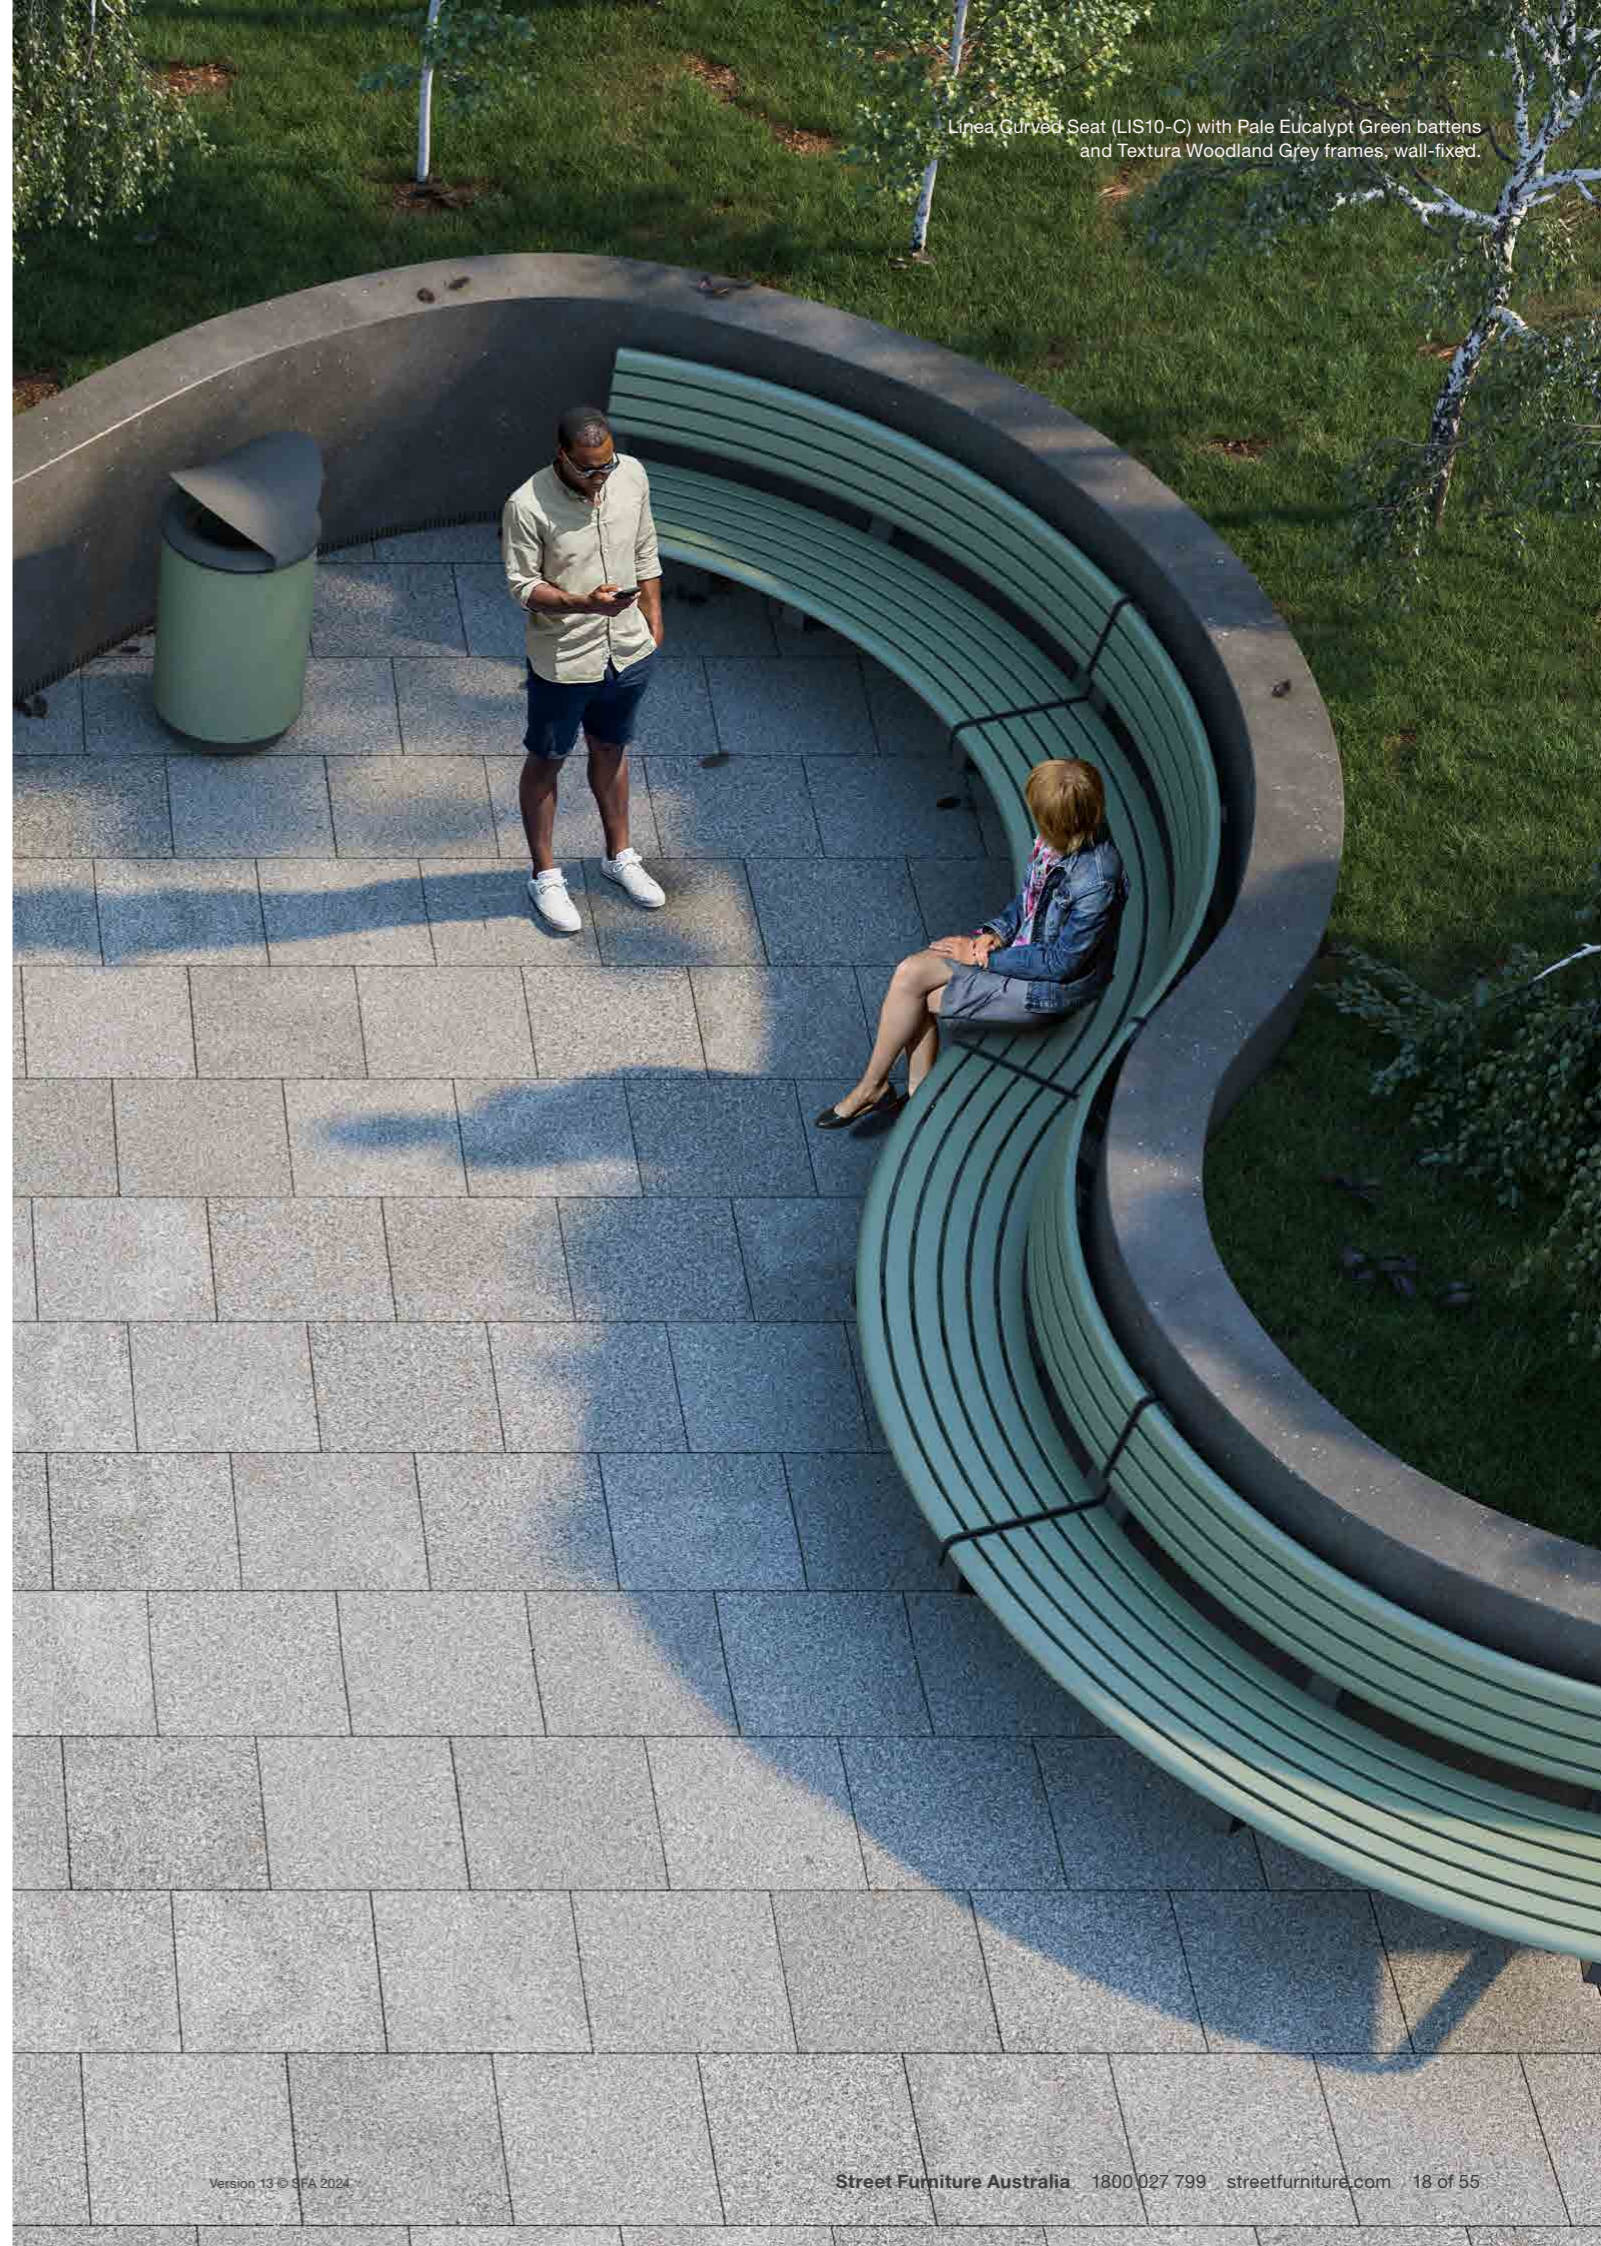

Convex seat  
Standard leg

Convex seat  
Wall-fixed

Convex seat  
Plinth-fixed

Curved bench  
Standard leg

Curved bench  
Wall-fixed (concave)

Curved bench  
Plinth-fixed

Linea Curved Seat (LIS10-C) with Pale Eucalypt Green battens and Textura Woodland Grey frames, wall-fixed.