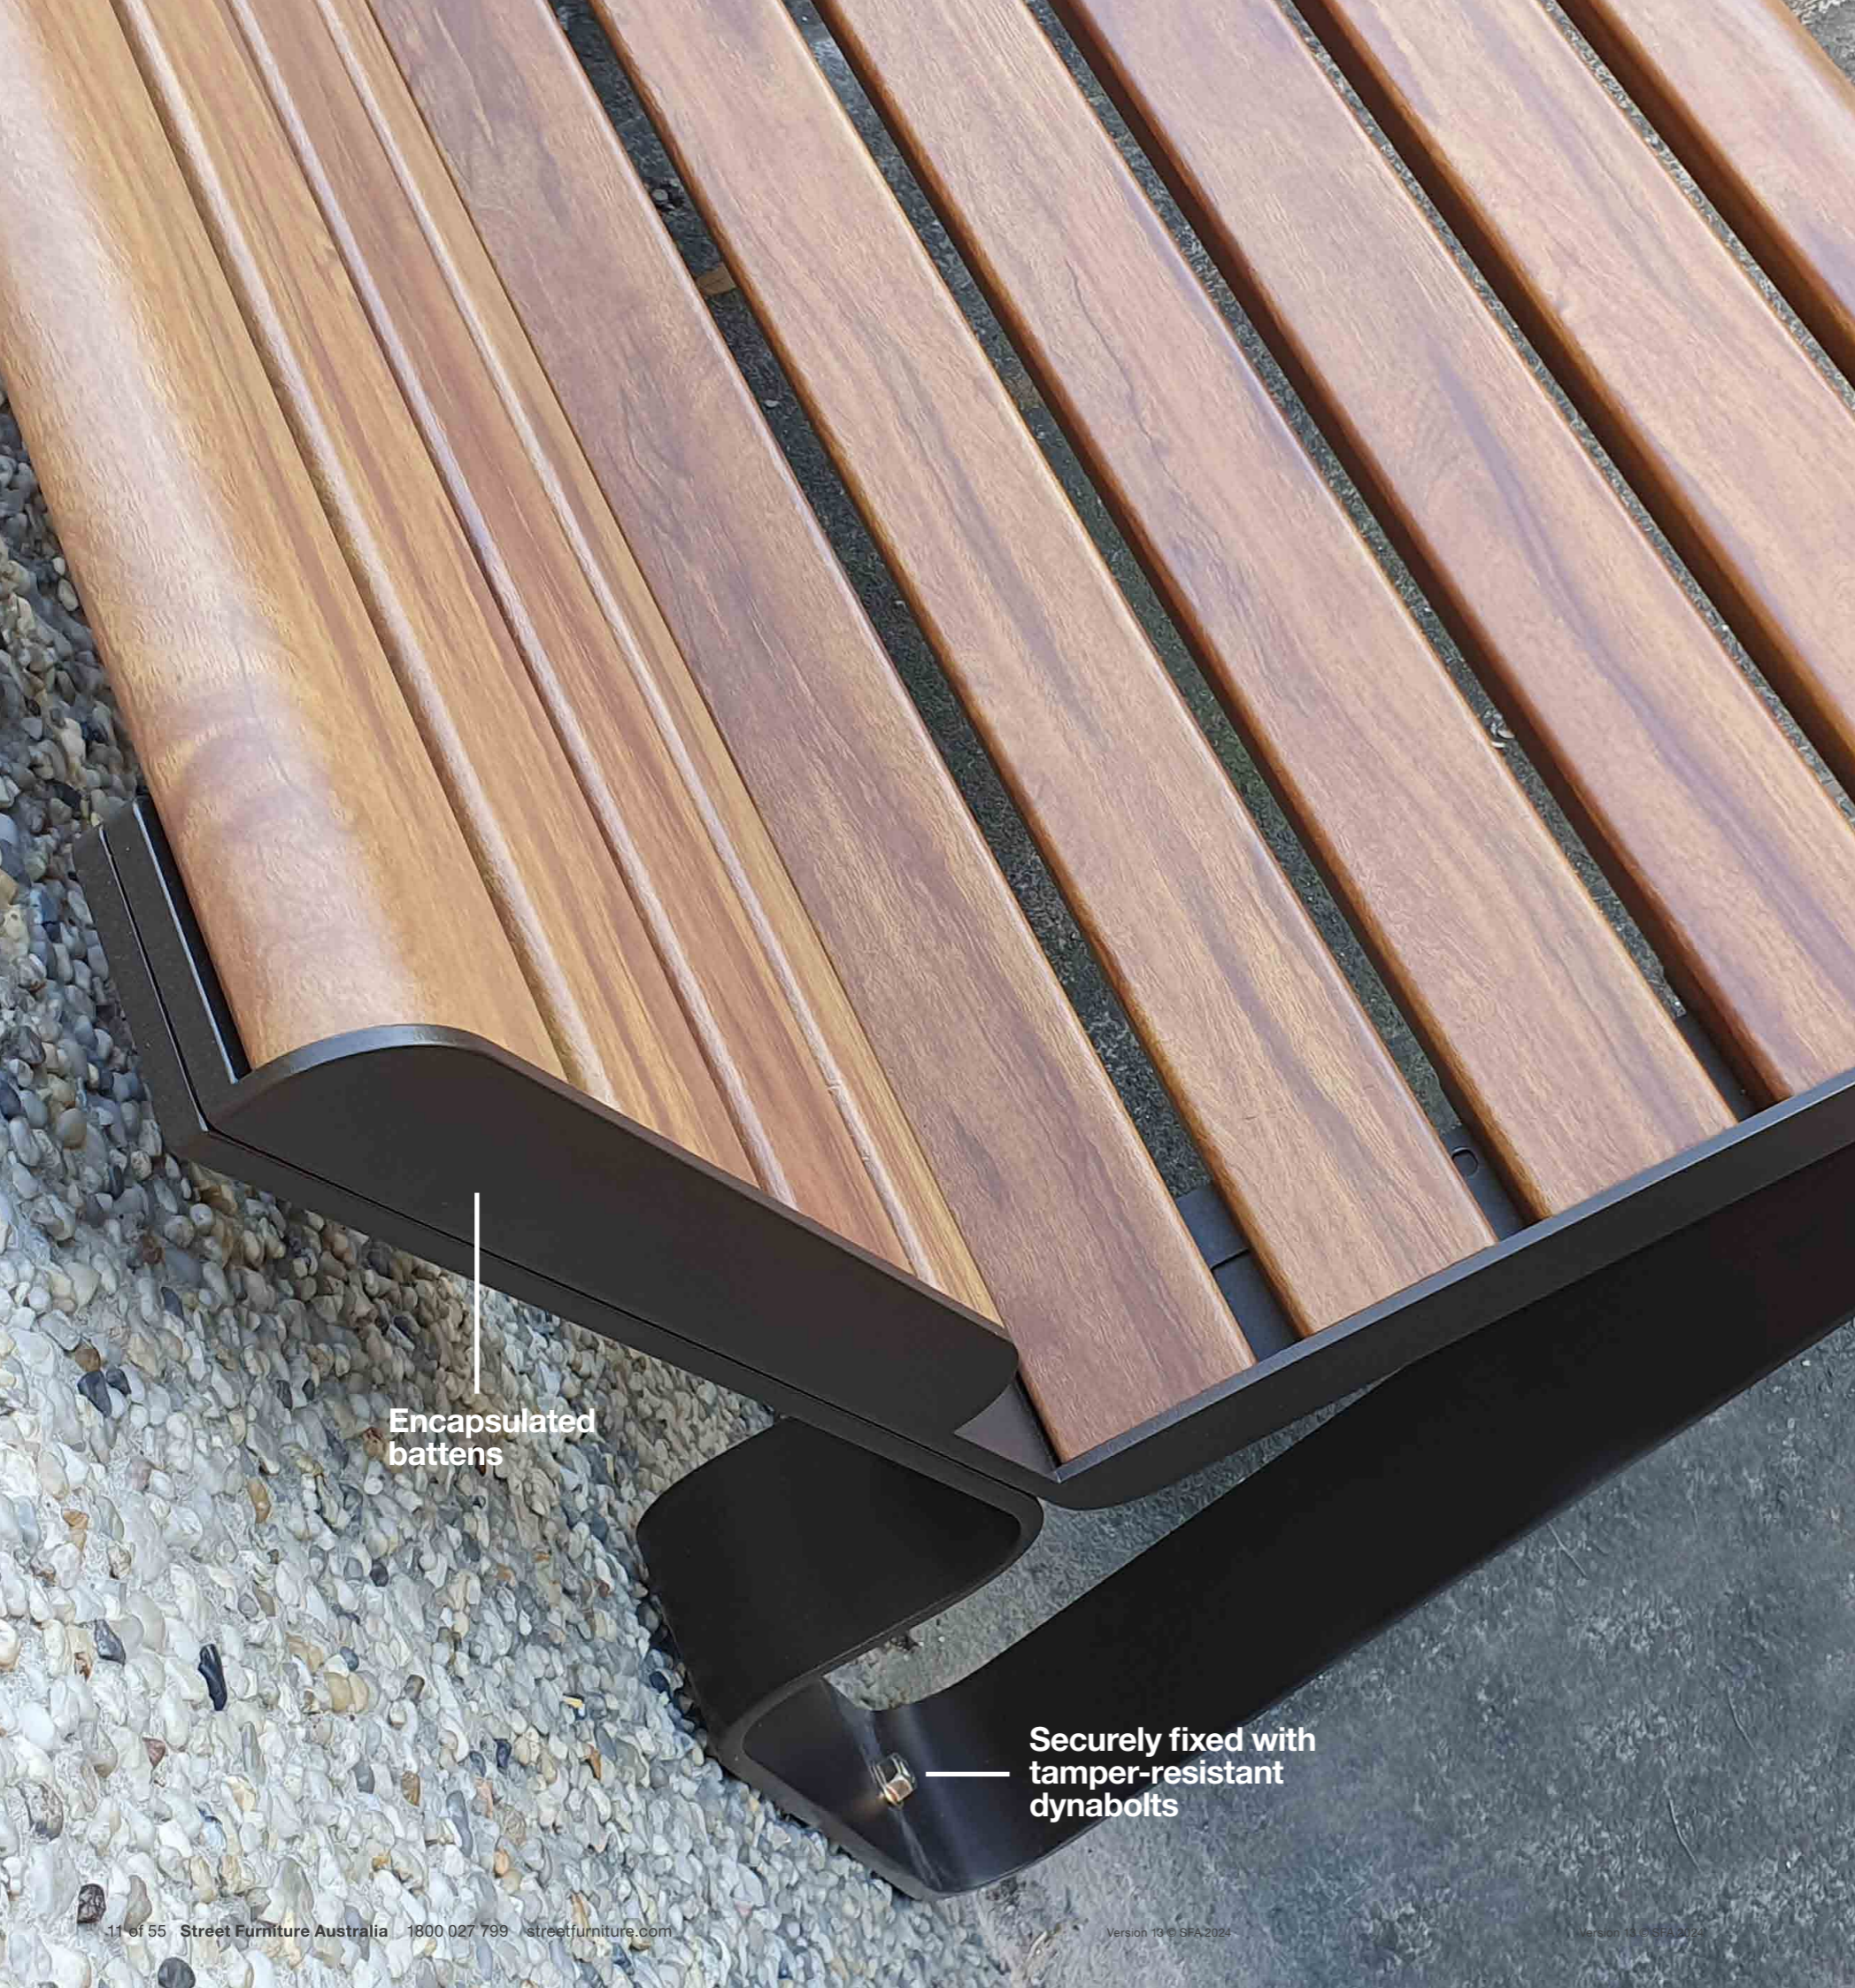

Encapsulated
battens

Securely fixed with
tamper-resistant
dynabolts

Wall-mount with ease

Linea seats and benches align perfectly
when placed side by side.