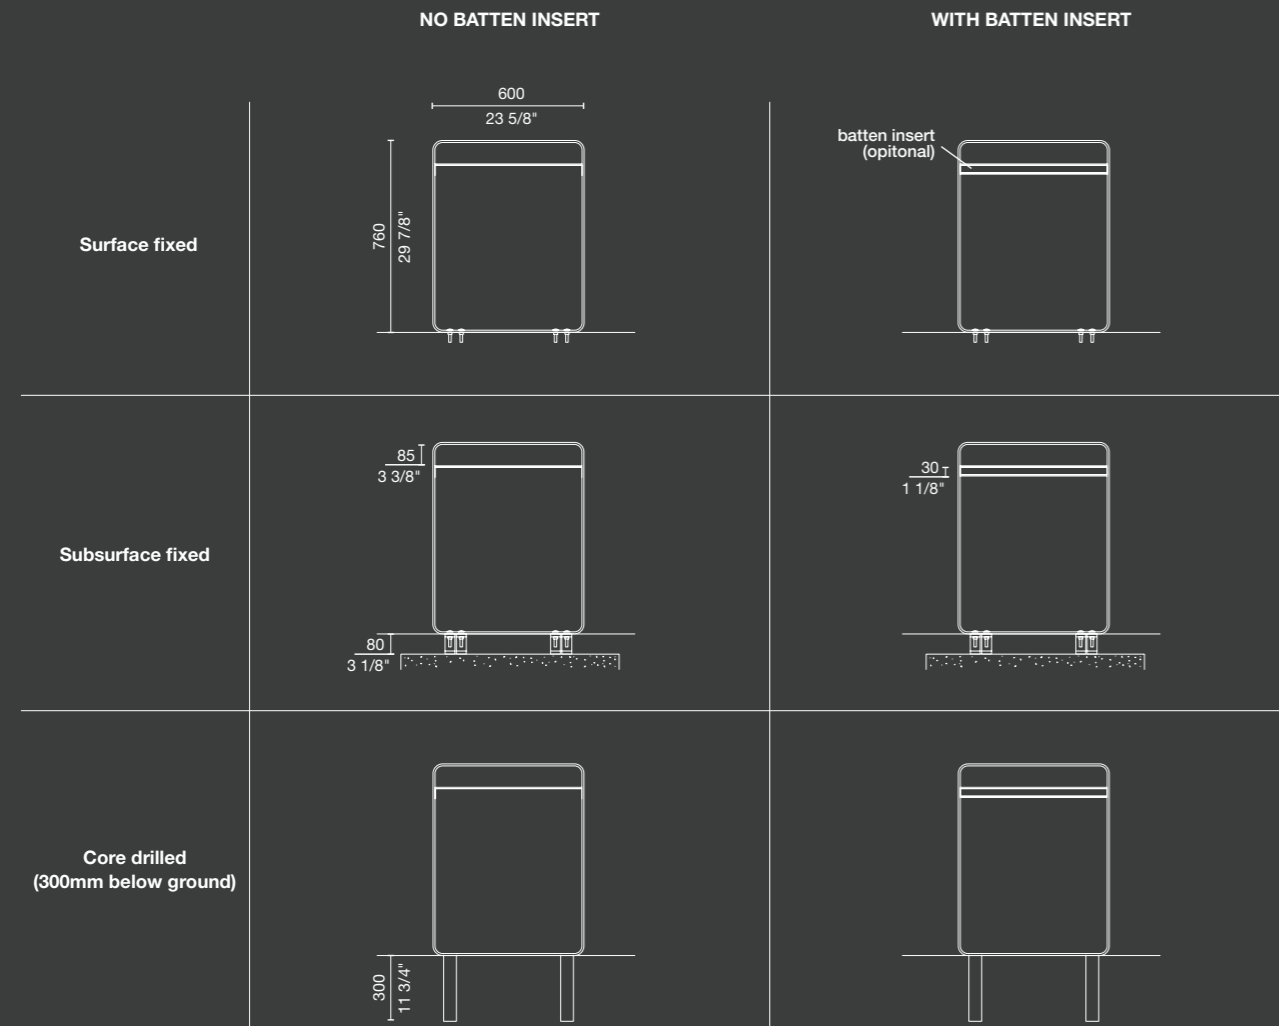

01

**Linea Bollard B6**  
 Aluminium woodgrain Spotted Gum insert and Textura Monument frames.  
 100W x 120L x 910H | 4" W x 4 3/4" L x 35 7/8" H

02

**Linea Bollard B6**  
 Aluminium woodgrain Bush Cherry insert and Brilliant Yellow frames.  
 100W x 120L x 910H | 4" W x 4 3/4" L x 35 7/8" H

## Designed for cyclists

Linea Bicycle Stand is as beautiful as it is functional with ergonomic proportions and built with a robust stainless steel frame. Adheres to AS2890.3 Class 3.

Linea Bicycle Stand (BST07) with aluminium Curly Birch batten insert and Lobster Red frame.  
Linea Bench (LIB6, 1800mm) with aluminium Curly Birch battens and Lobster Red frame, plinth-fixed.

# 07 linea bicycle stand

620W x 1000H x 1550L | 24 3/8" W x 39 3/8" H x 61" L

Maroubra Junction Reserve Oasis, Sydney, NSW, specified by GroupGSA. Linea Bicycle Stand (BST07) with Sensation Orange frames.