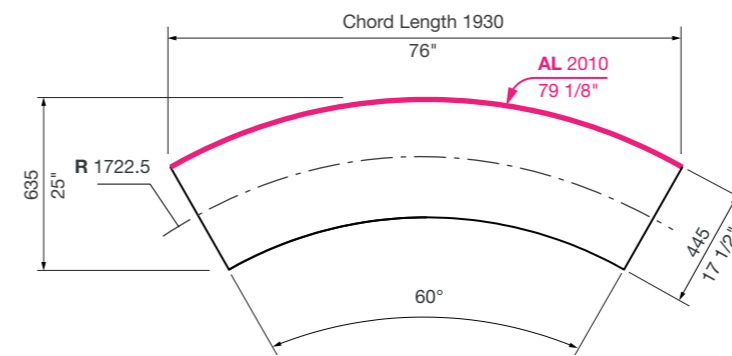

Choose a standard or custom curve.

Street Furniture Australia highly recommends using standard curves to save time and cost.

For custom curves, ensure the Internal Radius (IR) $\geq 1500\text{mm}$ or $59"$. A set up fee and additional lead time will apply for each custom curve. To specify a custom curve, choose Convex or Concave and provide the Arc Length (AL), Internal and/or External Radius (IR or ER). Consult with a sales representative today.

AL Arc Length   **IR** Internal Radius   **ER** External Radius