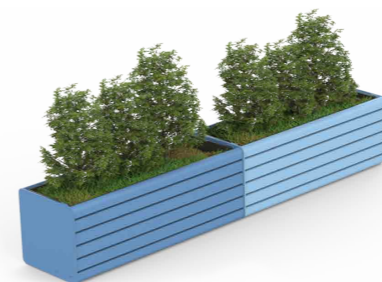

various sizes (refer to page 47)

**02**  
**Square L with Linea Bench**  
Pale Eucalypt Green panel and frames. Bench with aluminium Curly Birch battens and Textura Woodland Grey frames.  
900L x 900W x 940H | 35 3/8" L x 35 3/8" W x 37" H