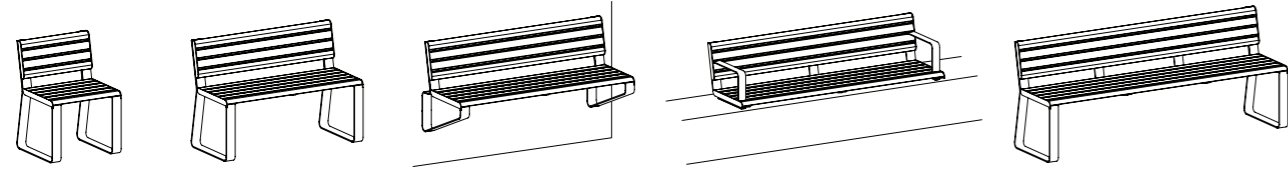

Products

Technical sheets are available to help specify your product.

More information can be found at streetfurniture.com

Linea Seat LIS10

540W x 790H x various lengths (mm) | 21 1/4" W x 31 1/8" H x various lengths

1-seater (600mm) Standard leg
2-seater (1200mm) Standard leg
2.5-seater (1500mm) Wall-fixed
3-seater (1800mm) Plinth-fixed, with arms
3.5-seater (2100mm) Standard leg