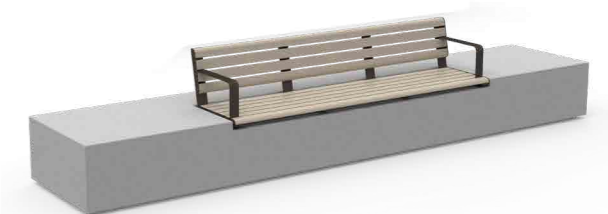

Plinth is not included

04

Linea Seat LIS10 with arms
Aluminium Curly Birch batters and Textura Monument frames, plinth-fixed.
540W x 425H x 2100L | 21 1/4" W x 16 3/4" H x 82 11/16" L