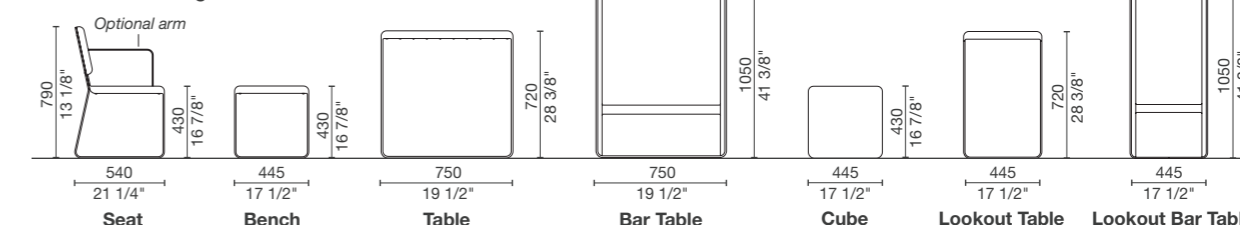

For further tailoring, contact us to speak with a sales consultant.

Australia 1800 027 799
International +61 412 488 101
Email info@streetfurniture.com

How to order seating and tables.

Select one per category to specify your product.

1. Select product

- Standard height

- Wheelchair access height