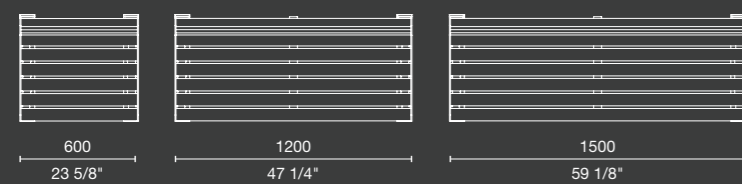

STANDARD LENGTHS

Straight