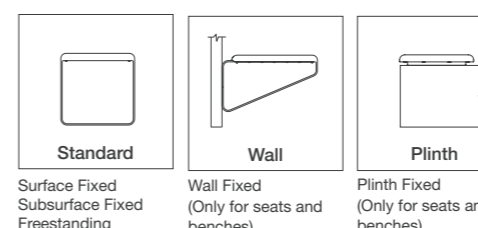

3. Select mounting

Legs may require basic assembly on-site.