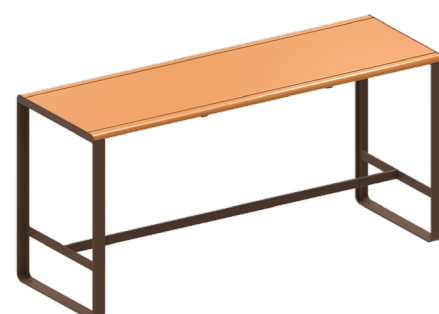

### 5. Select table top

- Battened

- Solid

05

**Linea Bar Table LBT10**  
Aluminium Spotted Gum battens and Monument frames.  
750W x 1050H x 1900L | 29 1/2" W x 41 3/8" H x 74 3/4" L

06

**Linea Bar Table LBT10 with Cafe Bar Stool**  
Aluminium Bush Cherry battens and Woodland Grey frames.  
750W x 1050H x 1900L | 29 1/2" W x 41 3/8" H x 74 3/4" L

07

**Linea Bar Table LBT10**  
Bistro Orange solid top with Sable Core Ten frames.  
750W x 1050H x 2200L | 29 1/2" W x 41 3/8" H x 86 5/8" L

08

**Linea Lookout Bar Table LBT6**  
Aluminium Bush Cherry battens and Palladium Silver frames.  
445W x 1050H x 2200L | 17 1/2" W x 41 3/8" H x 86 5/8" L