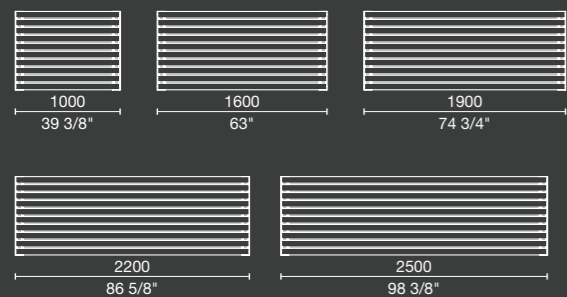

LENGTH OPTIONS

LINEA TABLE