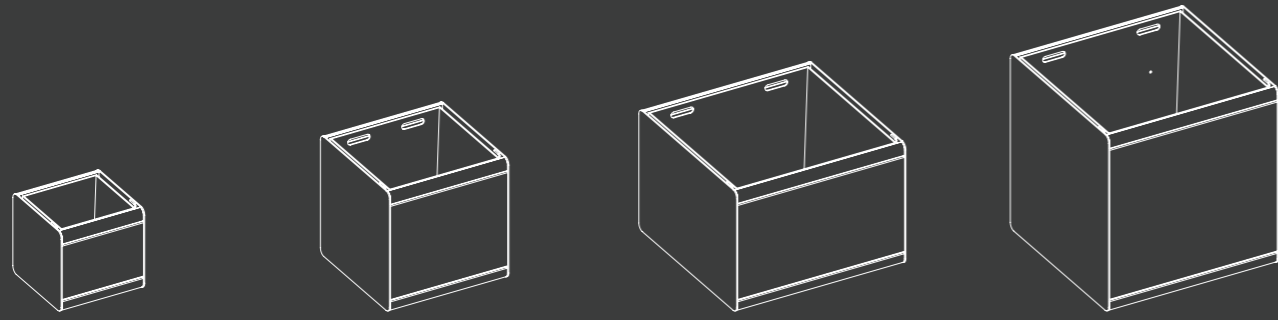

# 08 linea planter

various sizes

**Square S**  
445L x 445W x 435H  
17 1/2" L x 17 1/2" W x 17 1/8" H

**Square M**  
640L x 640W x 650H  
25 1/4" L x 25 1/4" W x 25 5/8" H

**Square L**  
900L x 900W x 650H  
35 3/8" L x 35 3/8" W x 25 5/8" H