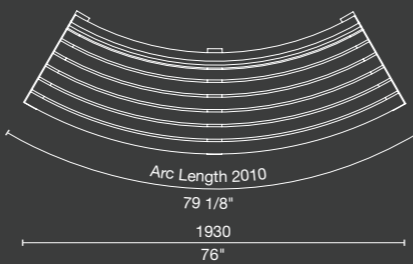

Curved

Convex