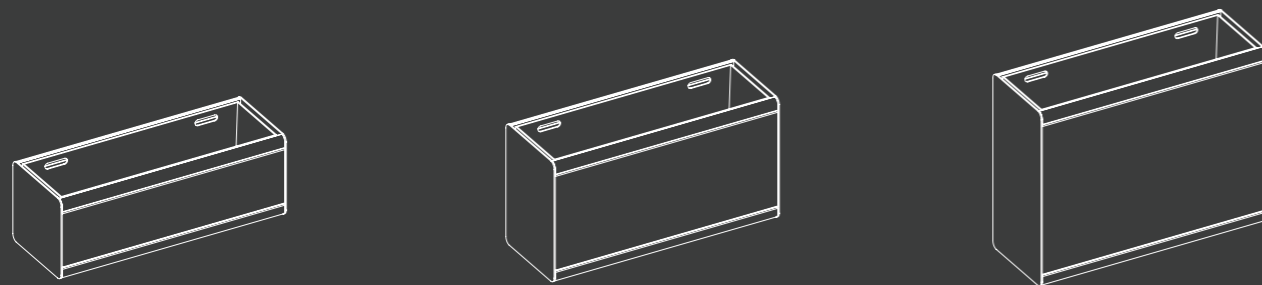

Long Rectangular S
1200L x 445W x 435H
47 1/4" L x 17 1/2" W x 17 1/8" H

Long Rectangular M
1200L x 445W x 650H
47 1/4" L x 17 1/2" W x 25 5/8" H

Long Rectangular L
1200L x 445W x 940H
47 1/4" L x 17 1/2" W x 37" H