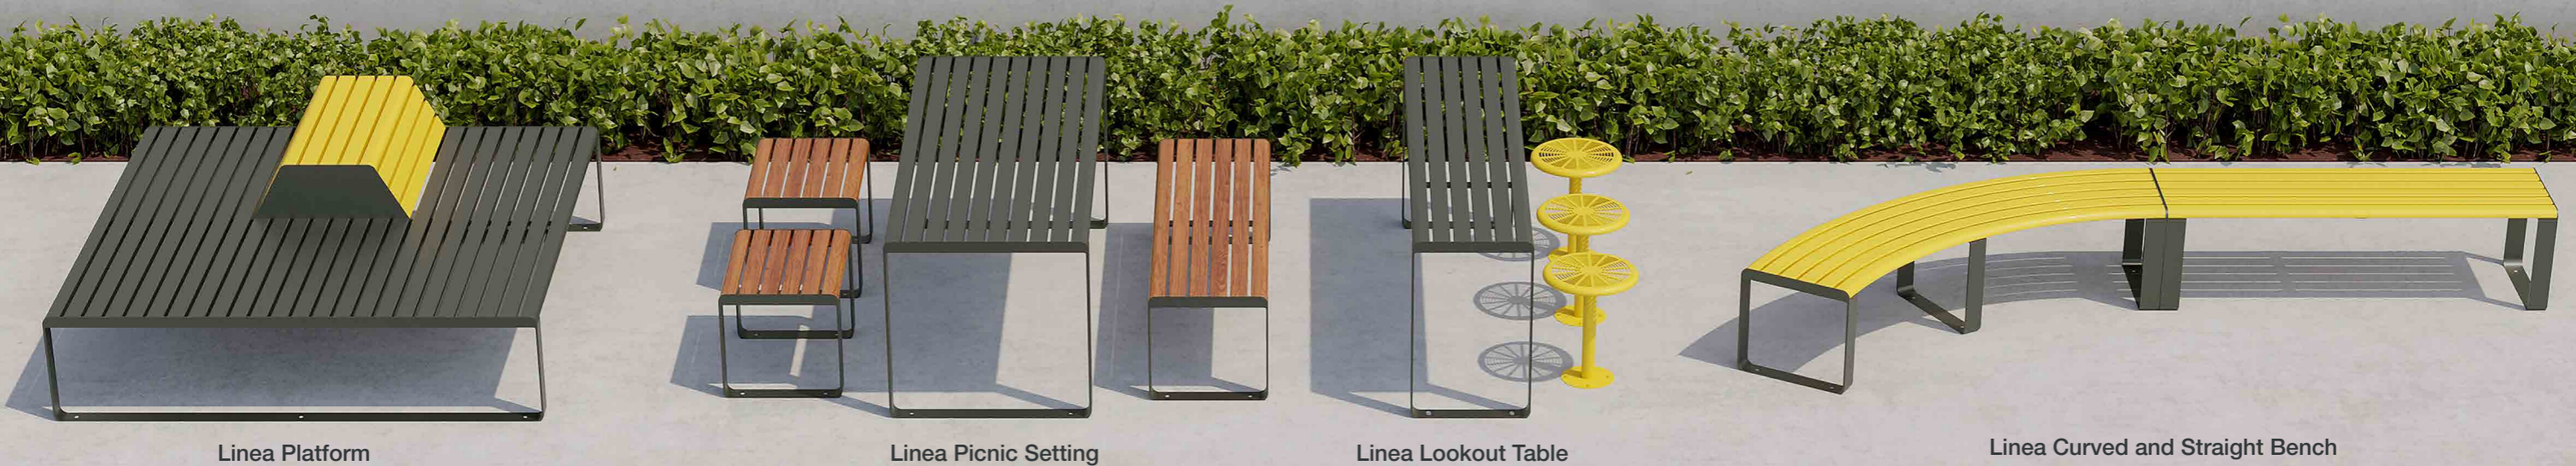

# Detail matters

Beautifully crafted yet extremely strong  
made of stainless steel frames.

Cover: Subiaco East Redevelopment, Perth, WA, specified by UDLA. Linea Curved Bench (LIB6-C) with aluminium Spotted Gum battens and Textura Dark Bronze frames.

Left: Linea Table (LIT10, 2100mm) with aluminium Curly Birch battens and Pale Eucalypt Green frames.

<b>Linea Seating</b>	<b>09</b>
Seat	
Curved Seat	
Bench	
Curved Bench	
Cube	
<b>Linea Table</b>	<b>21</b>
Picnic Table	
Bar Table	
Lookout Table	
Bar Lookout Table	
<b>Linea Platform</b>	<b>27</b>
<b>Linea Sun Lounge</b>	<b>31</b>
<b>Linea Bollard</b>	<b>37</b>
<b>Linea Bicycle Stand</b>	<b>41</b>
<b>Linea Planter</b>	<b>47</b>

Linea Platform

Linea Picnic Setting

Linea Lookout Table

Linea Curved and Straight Bench

Linea Cube

Linea Seat

Linea Bollard

Linea Bicycle Stand