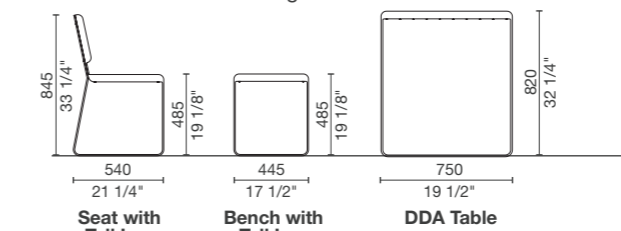

For further tailoring, contact us to speak with a sales consultant.

Australia 1800 027 799
International +61 412 488 101
Email info@streetfurniture.com

How to order seating and tables.

Select one per category to specify your product.

1. Select product

- Standard height

- Wheelchair access height

- Extra option

2. Select length (mm)

- Straight

Seat and Bench		Table		Lookout Table		Cube	
600	23 5/8"	1000	39 3/8"			445	17 1/2"
1200	47 1/4"	1600	63"	1500	59"		
1500	59"	1900	74 3/4"	1800	70 7/8"		
1800	70 7/8"	2200	86 5/8"	2200	86 5/8"		
2100	82 5/8"	2500	98 3/8"				

- Curved (Arc Length shown)

Seat and Bench	
2010	79 1/8"

3. Select mounting

Legs may require basic assembly on-site.

6. Select frame colour

Colours shown are indicative only, variations may occur in printing.

7. Select batten colour

4. Select seat arms

- None
- 2 end arms, in same finish as frame
- Tailored

5. Select table top

- Battened

- Solid

05

06

07

08

09

10

11

12