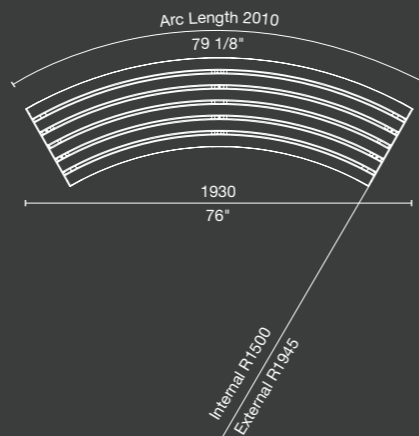

Curved

01

Linea Bench LIB6

Aluminium Beach Oak Grey battens and Textura Jasper frame, freestanding.

445W x 430H x 1800L | 17 1/2" W x 17" H x 70 7/8" L