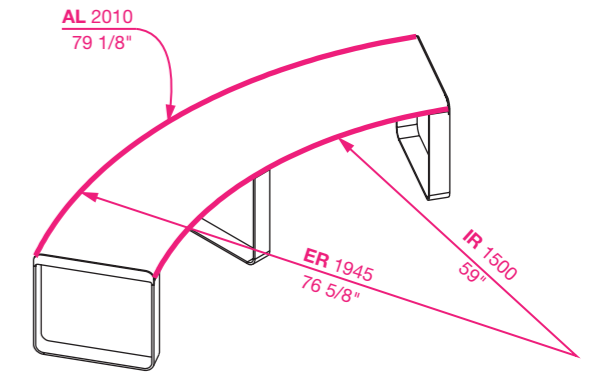

Choose a standard or custom curve.

Street Furniture Australia highly recommends using standard curves to save time and cost.

For custom curves, ensure the Internal Radius (IR) $\geq 1500\text{mm}$ or $59"$. A set up fee and additional lead time will apply for each custom curve. To specify a custom curve, choose Convex or Concave and provide the Arc Length (AL), Internal and/or External Radius (IR or ER). Consult with a sales representative today.

AL Arc Length   **IR** Internal Radius   **ER** External Radius