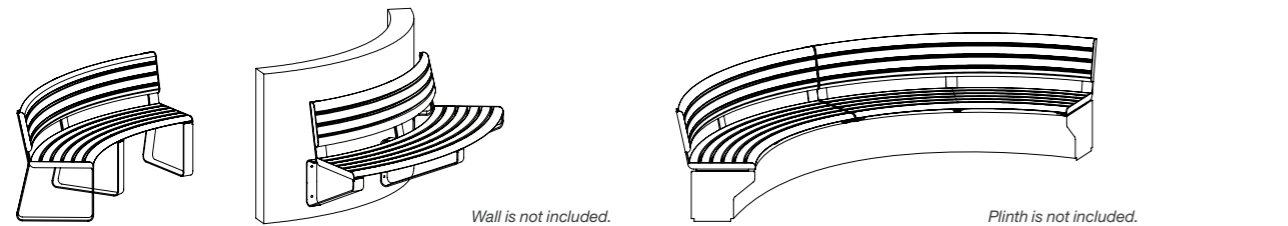

Linea Curved Seat LIS10-C

540W x 790H x various lengths (mm) | 21 1/4" W x 31 1/8" H x various lengths

Concave Standard leg
Convex Wall-fixed
Concave Plinth-fixed
Qty 2 shown above.
Wall is not included.
Plinth is not included.