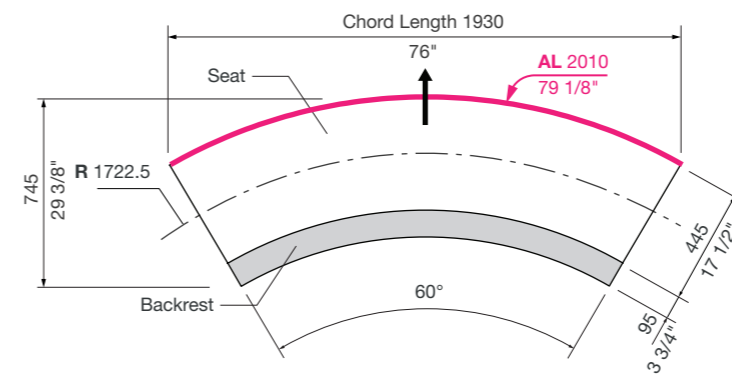

## STANDARD LENGTHS

## Choose a standard or custom curve.

Street Furniture Australia highly recommends using standard curves to save time and cost.

For custom curves, ensure the Internal Radius (IR)  $\geq 1500\text{mm}$  or  $59"$ . A set up fee and additional lead time will apply for each custom curve. To specify a custom curve, choose Convex or Concave and provide the Arc Length (AL), Internal and/or External Radius (IR or ER). Consult with a sales representative today.

**AL** Arc Length    **IR** Internal Radius    **ER** External Radius

CURVED BENCH

CURVED SEAT (CONVEX)

CURVED SEAT (CONCAVE)