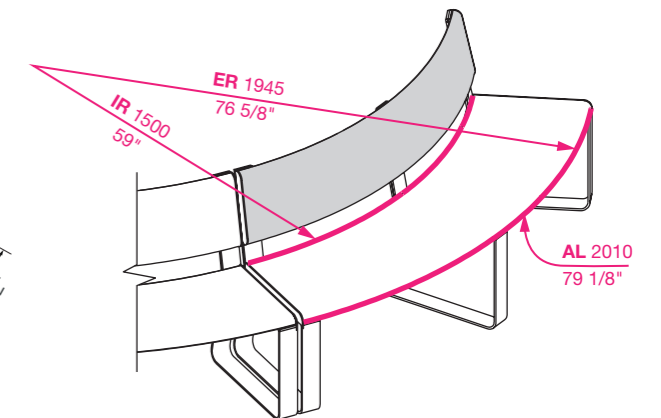

## Linea x Piatto

Pair with *Piatto Chair, Stool and Table* for dynamic outdoor dining.

Linea Curved Bench (LIB6-C) with Lycra Strip\_Green and Sensation Orange battens and frames, plinth fixed.

## Choose a standard or custom curve.

Street Furniture Australia highly recommends using standard curves to save time and cost.

For custom curves, ensure the Internal Radius (IR)  $\geq 1500\text{mm}$  or  $59"$ . A set up fee and additional lead time will apply for each custom curve. To specify a custom curve, choose Convex or Concave and provide the Arc Length (AL), Internal and/or External Radius (IR or ER). Consult with a sales representative today.

**AL** Arc Length    **IR** Internal Radius    **ER** External Radius

CURVED BENCH

CURVED SEAT (CONVEX)

CURVED SEAT (CONCAVE)