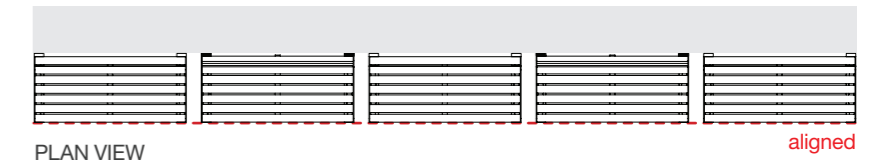

### 04

**Linea Seat LIS10 with arms**  
Aluminium Curly Birch batters and Textura Monument frames, plinth-fixed.  
540W x 425H x 2100L | 21 1/4" W x 16 3/4" H x 82 11/16" L

Encapsulated  
battens

Securely fixed with  
tamper-resistant  
dynabolts

# Wall-mount with ease

Linea seats and benches align perfectly  
when placed side by side.

PLAN VIEW

FRONT ELEVATION

Left: Linea Seat (LIS10, 1500mm) with aluminium Spotted Gum battens and Textura Dark Bronze frames, wall-fixed.