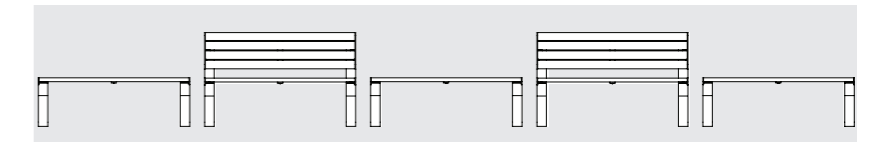

### 03

**Linea Curved Seat LIS10-C convex and concave**  
Aluminium Curly Birch batters and Horizon Blue frames, freestanding.  
1010W x 790H x 3730L | 39 3/4" W x 31 1/8" H x 146 7/8" L

Plinth is not included

### 04

**Linea Seat LIS10 with arms**  
Aluminium Curly Birch batters and Textura Monument frames, plinth-fixed.  
540W x 425H x 2100L | 21 1/4" W x 16 3/4" H x 82 11/16" L

Encapsulated  
battens

Securely fixed with  
tamper-resistant  
dynabolts

# Wall-mount with ease

Linea seats and benches align perfectly  
when placed side by side.

PLAN VIEW

FRONT ELEVATION

Left: Linea Seat (LIS10, 1500mm) with aluminium Spotted Gum battens and Textura Dark Bronze frames, wall-fixed.