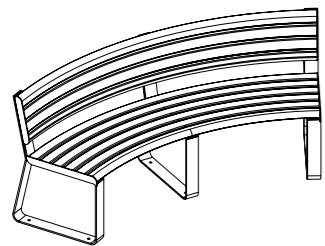

Concave seat
Standard leg