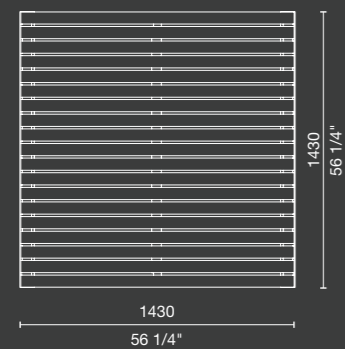

STANDARD LENGTHS

01

Linea Platform LIP9
Eucalypt Green, Woodland Grey, Wizard, Brilliant Yellow battens and frames.
1430W x 430H x 1435L | 56 1/4" W x 16 7/8" H x 56 1/2" L