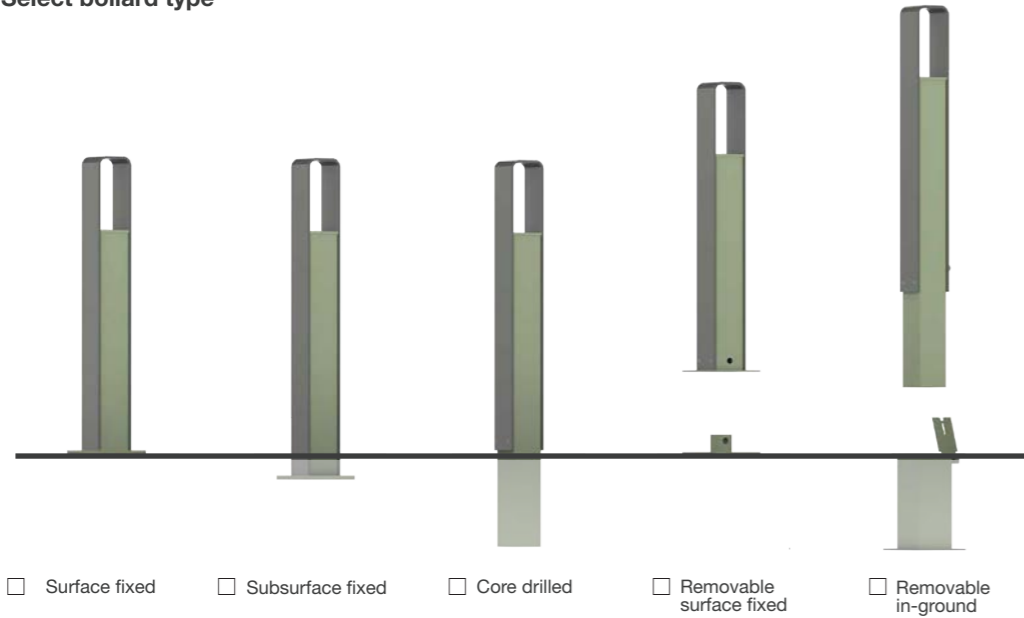

How to order a bollard.

Select one per category to specify your product.

1. Select bollard type

2. Optional extras

- Laser etched signage
- Eye nuts
- Reflective strip

Laser etching area 70x450 mm or 2 3/4" x 17 3/4"