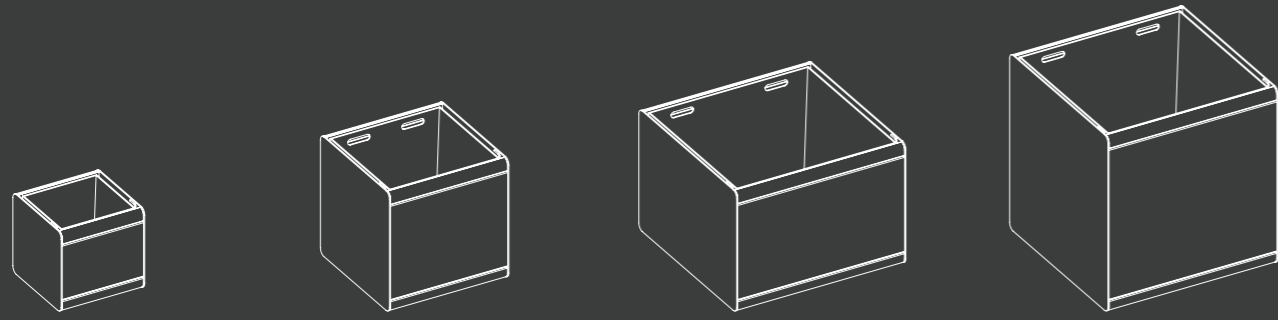

# 08 linea planter

various sizes

**Square S**  
445L x 445W x 435H  
17 1/2" L x 17 1/2" W x 17 1/8" H

**Square M**  
640L x 640W x 650H  
25 1/4" L x 25 1/4" W x 25 5/8" H

**Square L**  
900L x 900W x 650H  
35 3/8" L x 35 3/8" W x 25 5/8" H