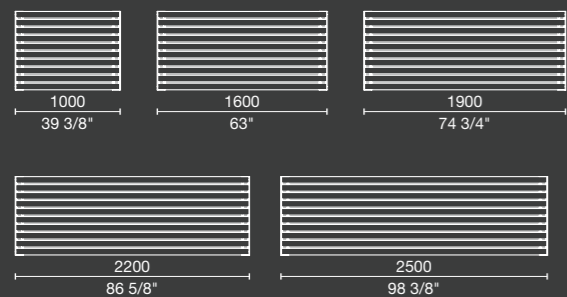

LENGTH OPTIONS

LINEA TABLE