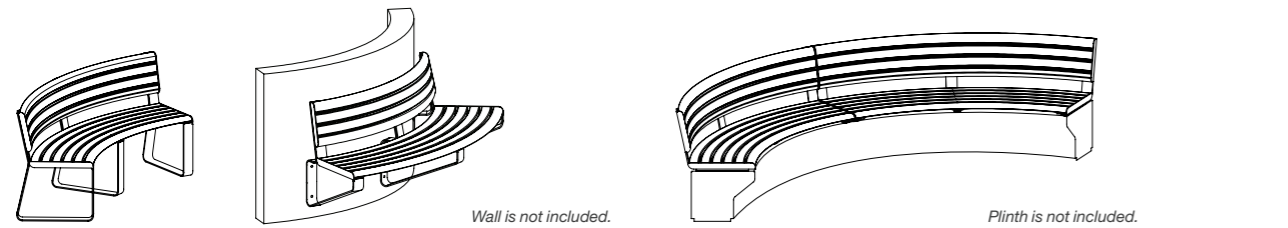

Linea Curved Seat LIS10-C

540W x 790H x various lengths (mm) | 21 1/4" W x 31 1/8" H x various lengths

Concave Standard leg
Convex Wall-fixed
Concave Plinth-fixed
Qty 2 shown above.
Wall is not included.
Plinth is not included.