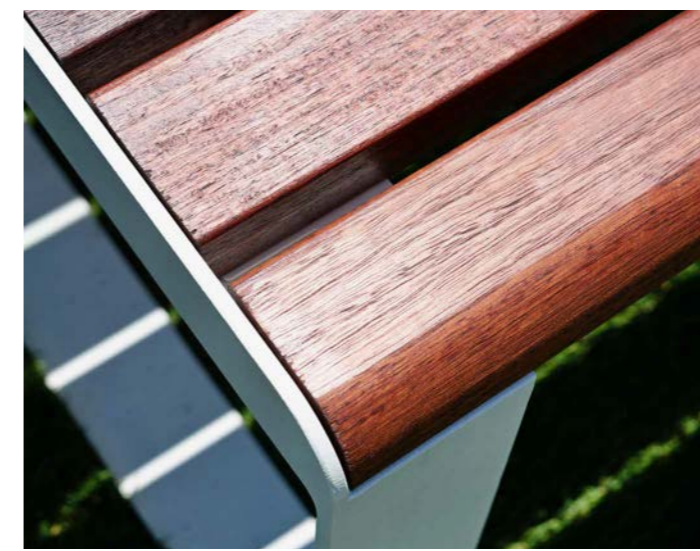

Eco-certified hardwood

Select-grade hardwood is exclusively sourced from certified managed forests (FSC or PEFC). To retain appearance, hardwood requires oiling every three months.