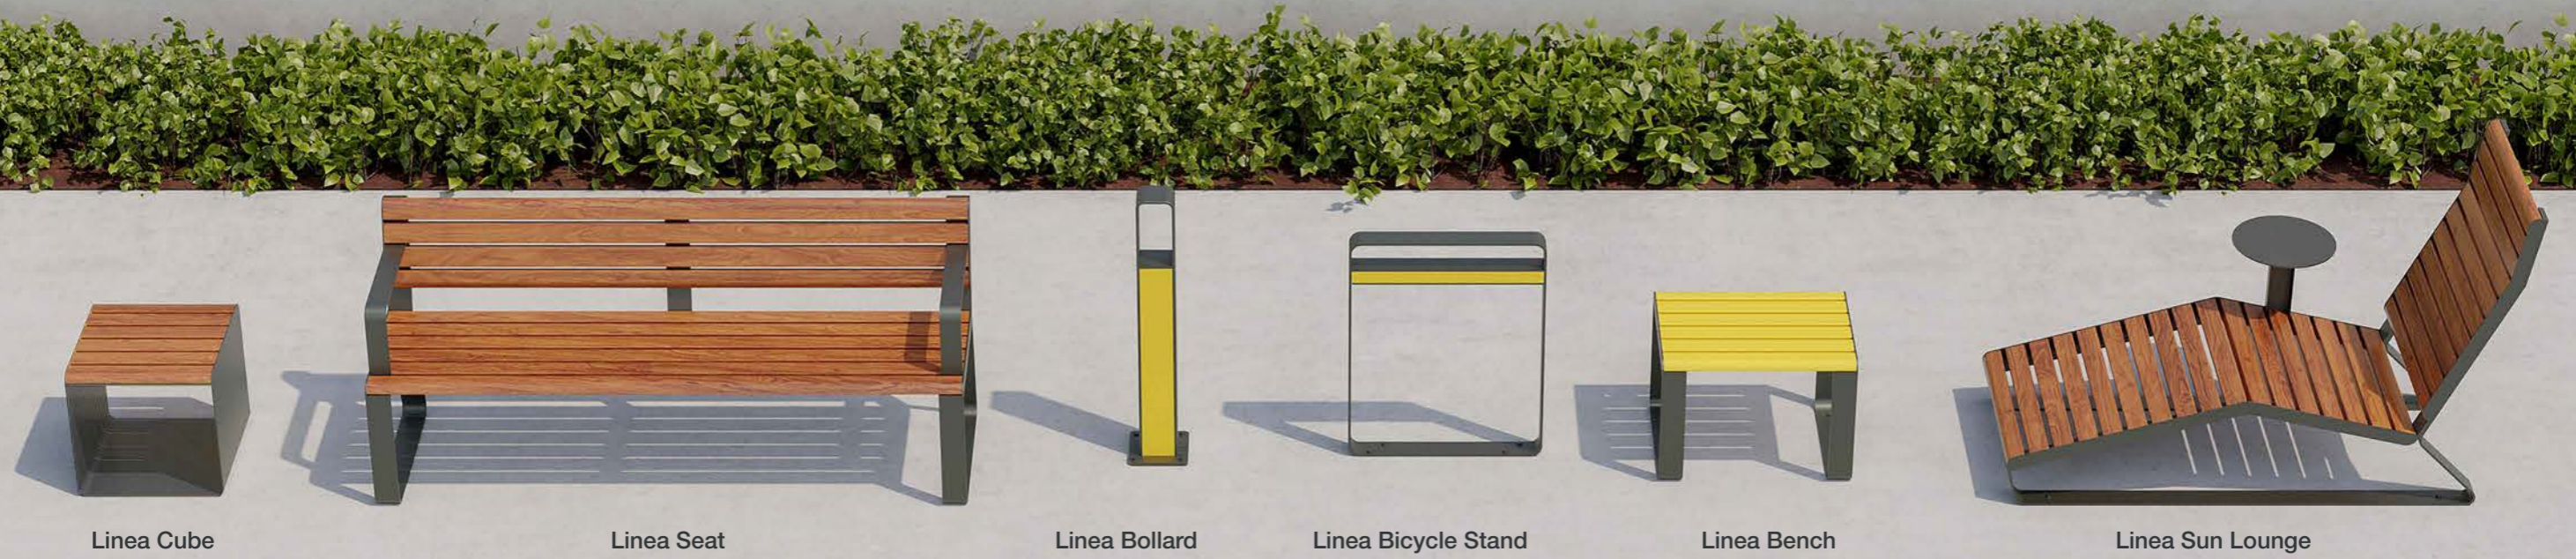

Left: Linea Table (LIT10, 2100mm) with aluminium Curly Birch battens  
and Pale Eucalypt Green frames.

<b>Linea Seating</b>	<b>09</b>
Seat	
Curved Seat	
Bench	
Curved Bench	
Cube	
<b>Linea Table</b>	<b>21</b>
Picnic Table	
Lookout Table	
Curved Lookout Table <b>NEW</b>	
Bar Lookout Table	
Bar Table	
<b>Linea Platform</b>	<b>27</b>
<b>Linea Sun Lounge</b>	<b>31</b>
<b>Linea Bollard</b>	<b>37</b>
<b>Linea Bicycle Stand</b>	<b>41</b>
<b>Linea Planter</b>	<b>47</b>

Linea Platform

Linea Picnic Setting

Linea Lookout Table

Linea Curved and Straight Bench

Linea Cube

Linea Seat

Linea Bollard

Linea Bicycle Stand