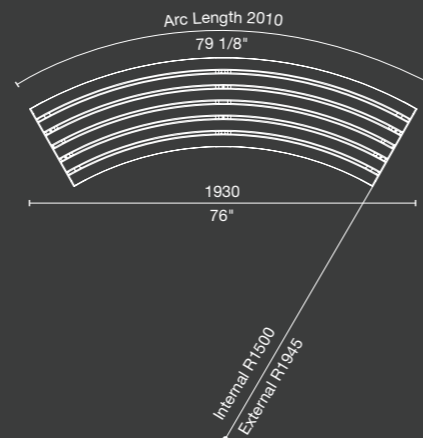

Curved

01

Linea Bench LIB6
Aluminium Beach Oak Grey battens and Textura Jasper frame, freestanding.
445W x 430H x 1800L | 17 1/2" W x 17" H x 70 7/8" L