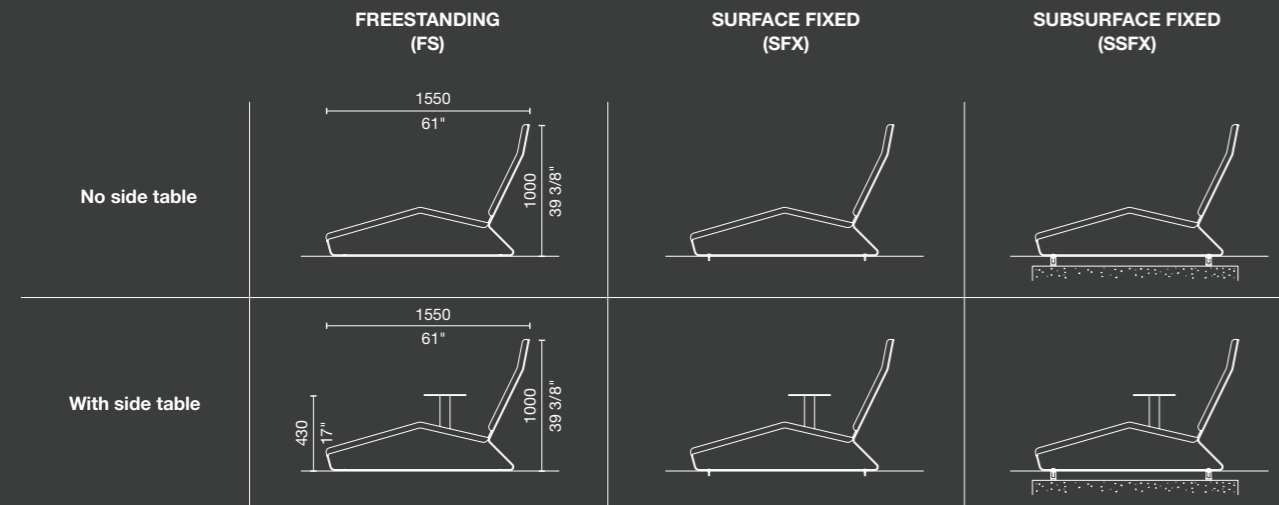

05 linea sun lounge

620W x 1000H x 1550L | 24 3/8" W x 39 3/8" H x 61" L

Left: Linea Sun Lounge (LISS) with side table, aluminium Curly Birch batters and Horizon Blue frames.

Right: Linea Sun Lounge (LISS) with aluminium Curly Birch batters and Bistro Orange frames.