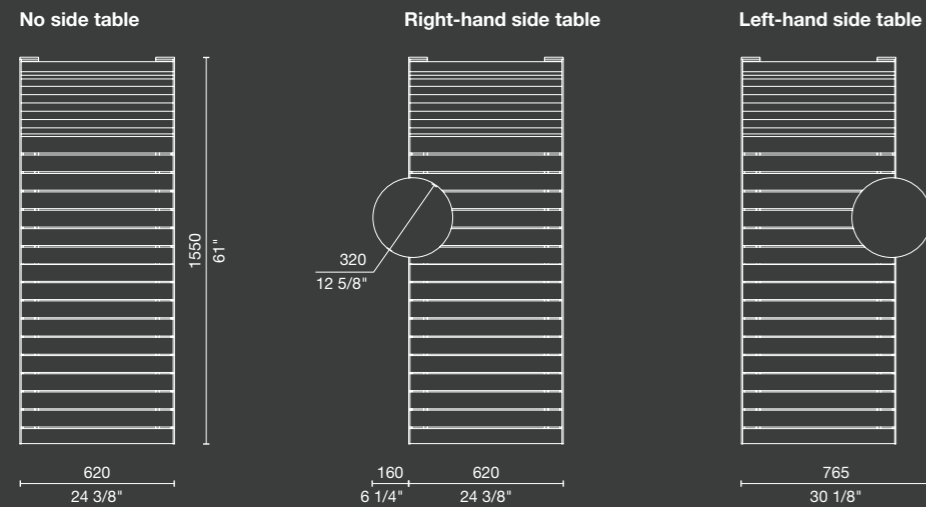

# 05 linea sun lounge

620W x 1000H x 1550L | 24 3/8" W x 39 3/8" H x 61" L

Left: Linea Sun Lounge (LISS) with side table, aluminium Curly Birch batters and Horizon Blue frames.

Right: Linea Sun Lounge (LISS) with aluminium Curly Birch batters and Bistro Orange frames.

## STANDARD LENGTHS

01

**Linea Sun Lounge LISS**  
Mustard, Brilliant Yellow and Eucalypt Green batters and frames.  
620W x 1000H x 1550L | 24 3/8" W x 39 3/8" H x 61" L

02

**Linea Sun Lounge LISS with side table**  
Aluminium Spotted Gum batters and Dusty Pink frames.  
620W x 1000H x 1550L | 24 3/8" W x 39 3/8" H x 61" L