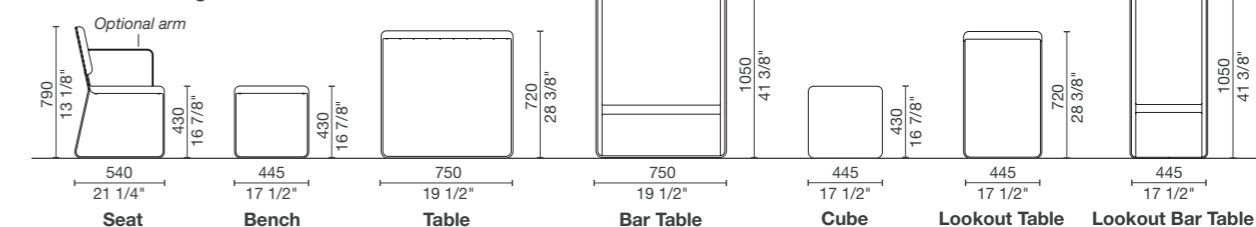

Linea Bar Table LBT10 with solid top
Bistro Orange solid top with Sable Core Ten frames.
750W x 1050H x 2200L | 29 1/2" W x 41 3/8" H x 86 5/8" L

1. Select product

- Standard height

- Wheelchair access height