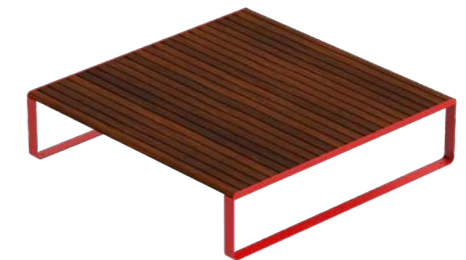

### Linea Platform LIP9

Eucalypt Green, Woodland Grey, Wizard, Brilliant Yellow battens and frames.

1430W x 430H x 1435L | 56 1/4" W x 16 7/8" H x 56 1/2" L

02