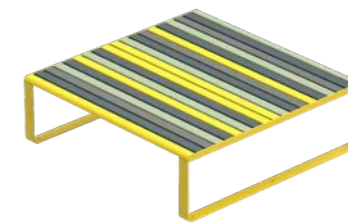

01

Linea Platform LIP9

Eucalypt Green, Woodland Grey, Wizard, Brilliant Yellow battens and frames.

1430W x 430H x 1435L | 56 1/4" W x 16 7/8" H x 56 1/2" L