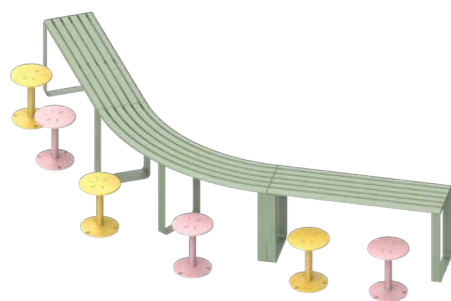

01

**Linea Lookout Table LIT6 with solid top** with Piatto Stool  
Textura Deep Ocean solid top and frames.  
Piatto Stool in Wedgewood.  
445W x 720H x 1500L | 17 1/2" W x 28 3/8" H x 59" L

02

**Linea Lookout Table LIT6** with Piatto Stool  
Aluminium Spotted Gum battens and Pioneer Red frames.  
Linea Planter in Palladium Silver. Piatto Stool in Pioneer Red.  
445W x 720H x 1800L | 17 1/2" W x 28 3/8" H x 70 7/8" L

05

**Linea Lookout Bar Table LBT6** with Cafe Bar Stool  
Aluminium Spotted Gum battens and Bistro Orange frames.  
Cafe Stool in Monument.  
445W x 1050H x 1500L | 17 1/2" W x 41 3/8" H x 59" L

06

**Linea Lookout Bar Table LBT6**  
Aluminium Bush Cherry battens and Palladium Silver frames.  
445W x 1050H x 2200L | 17 1/2" W x 41 3/8" H x 86 5/8" L