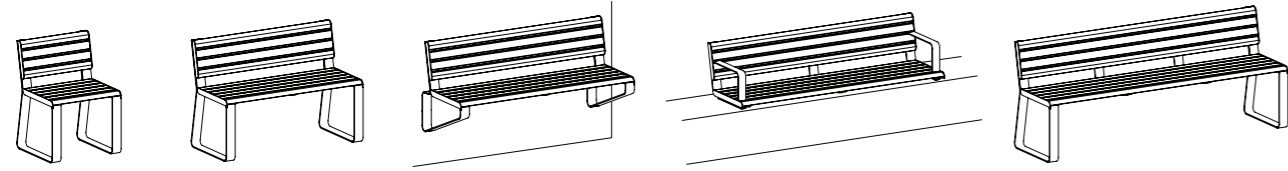

Products

Technical sheets are available to help specify your product.

More information can be found at streetfurniture.com

Linea Seat LIS10

540W x 790H x various lengths (mm) | 21 1/4" W x 31 1/8" H x various lengths

1-seater (600mm) Standard leg
2-seater (1200mm) Standard leg
2.5-seater (1500mm) Wall-fixed
3-seater (1800mm) Plinth-fixed, with arms
3.5-seater (2100mm) Standard leg