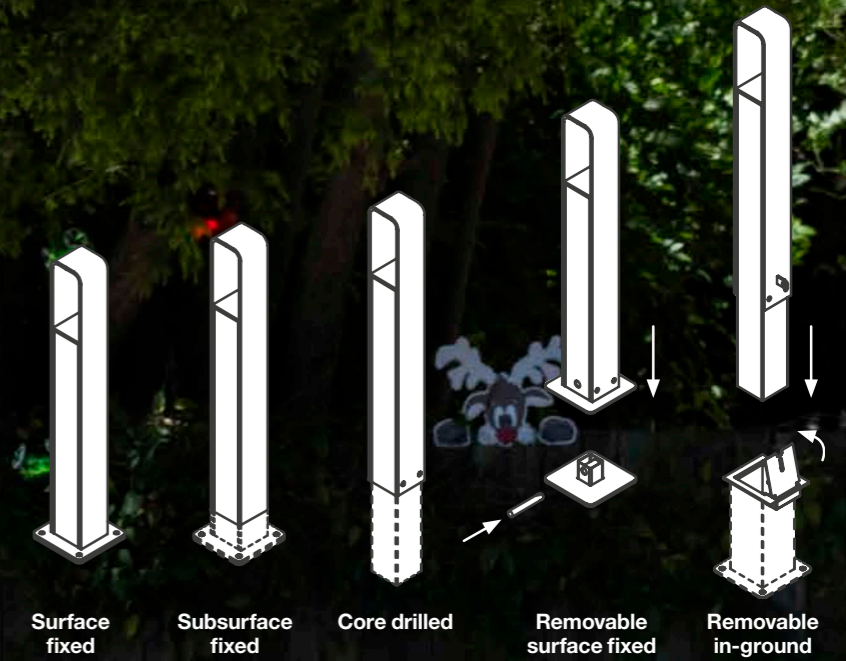

# Fixed or removable

*Linea Bollard* features  
5 different mounting options.

Ulmarra Precinct, NSW, specified by Vee Design.  
*Linea Bollard* (B6) with aluminium Bush Cherry insert and Textura Doe Skin frames.