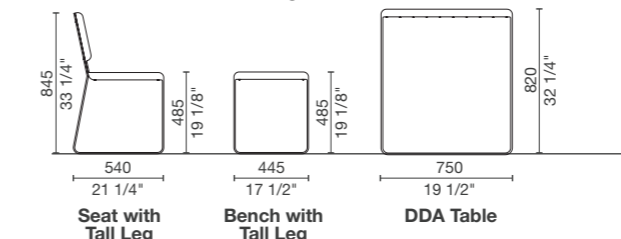

For further tailoring, contact us to speak with a sales consultant.

Australia 1800 027 799
International +61 412 488 101
Email info@streetfurniture.com

How to order seating and tables

Select one per category to specify your product.

1. Select product

- Standard height

- Wheelchair access height

- Extra option

2. Select length (mm)

- Straight

Seat and Bench		Table		Lookout Table		Cube	
600	23 5/8"	1000	39 3/8"			445	17 1/2"
1200	47 1/4"	1600	63"	1500	59"		
1500	59"	1900	74 3/4"	1800	70 7/8"		
1800	70 7/8"	2200	86 5/8"	2200	86 5/8"		
2100	82 5/8"	2500	98 3/8"				

- Curved (Arc Length shown)

Seat/Bench/Lookout Table	
2010	79 1/8"

3. Select mounting

Legs may require basic assembly on-site.

6. Select frame colour

Colours shown are indicative only, variations may occur in printing.

4. Select seat arms

- None
- 2 end arms, in same finish as frame
- Tailored

5. Select table top

- Battened

- Solid (not applicable for curved table)

7. Select batten colour

Coronation StrEat Precinct Hornsby, specified by Environmental Partnership, Brewer Architect. Linea Curved Lookout Table (LIS10-C) with Aluminium Spotted Gum battens and Woodland Grey frames.