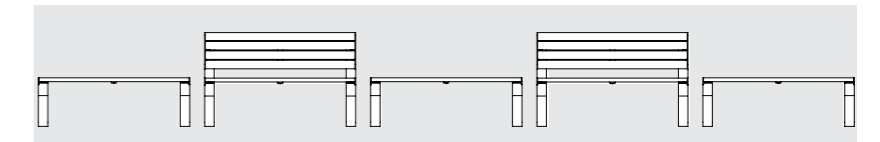

### 03

**Linea Curved Seat LIS10-C convex and concave**  
Aluminium Curly Birch batters and Horizon Blue frames, freestanding.  
1010W x 790H x 3730L | 39 3/4" W x 31 1/8" H x 146 7/8" L

*Plinth is not included*

### 04

**Linea Seat LIS10 with arms**  
Aluminium Curly Birch batters and Textura Monument frames, plinth-fixed.  
540W x 425H x 2100L | 21 1/4" W x 16 3/4" H x 82 11/16" L

Encapsulated  
battens

Securely fixed with  
tamper-resistant  
dynabolts

# Wall-mount with ease

Linea seats and benches align perfectly  
when placed side by side.

PLAN VIEW

FRONT ELEVATION

Left: Linea Seat (LIS10, 1500mm) with aluminium Spotted Gum battens and Textura Dark Bronze frames, wall-fixed.