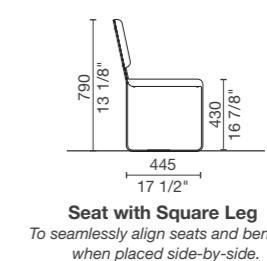

### 1. Select product

- Standard height

- Wheelchair access height

- Extra option

### 2. Select length (mm)

- Straight

Seat and Bench		Table		Lookout Table		Cube	
600	23 5/8"	1000	39 3/8"			445	17 1/2"
1200	47 1/4"	1600	63"	1500	59"		
1500	59"	1900	74 3/4"	1800	70 7/8"		
1800	70 7/8"	2200	86 5/8"	2200	86 5/8"		
2100	82 5/8"	2500	98 3/8"				