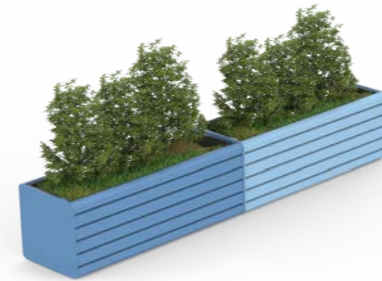

03

Long Rectangular S
Left: Wedgewood battens and frames
Right: Horizon Blue battens and frames.
1200L x 445W x 435H | 47 1/4" L x 17 1/2" W x 17 1/8" H