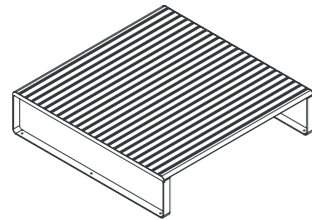

☐ 1800x1800mm