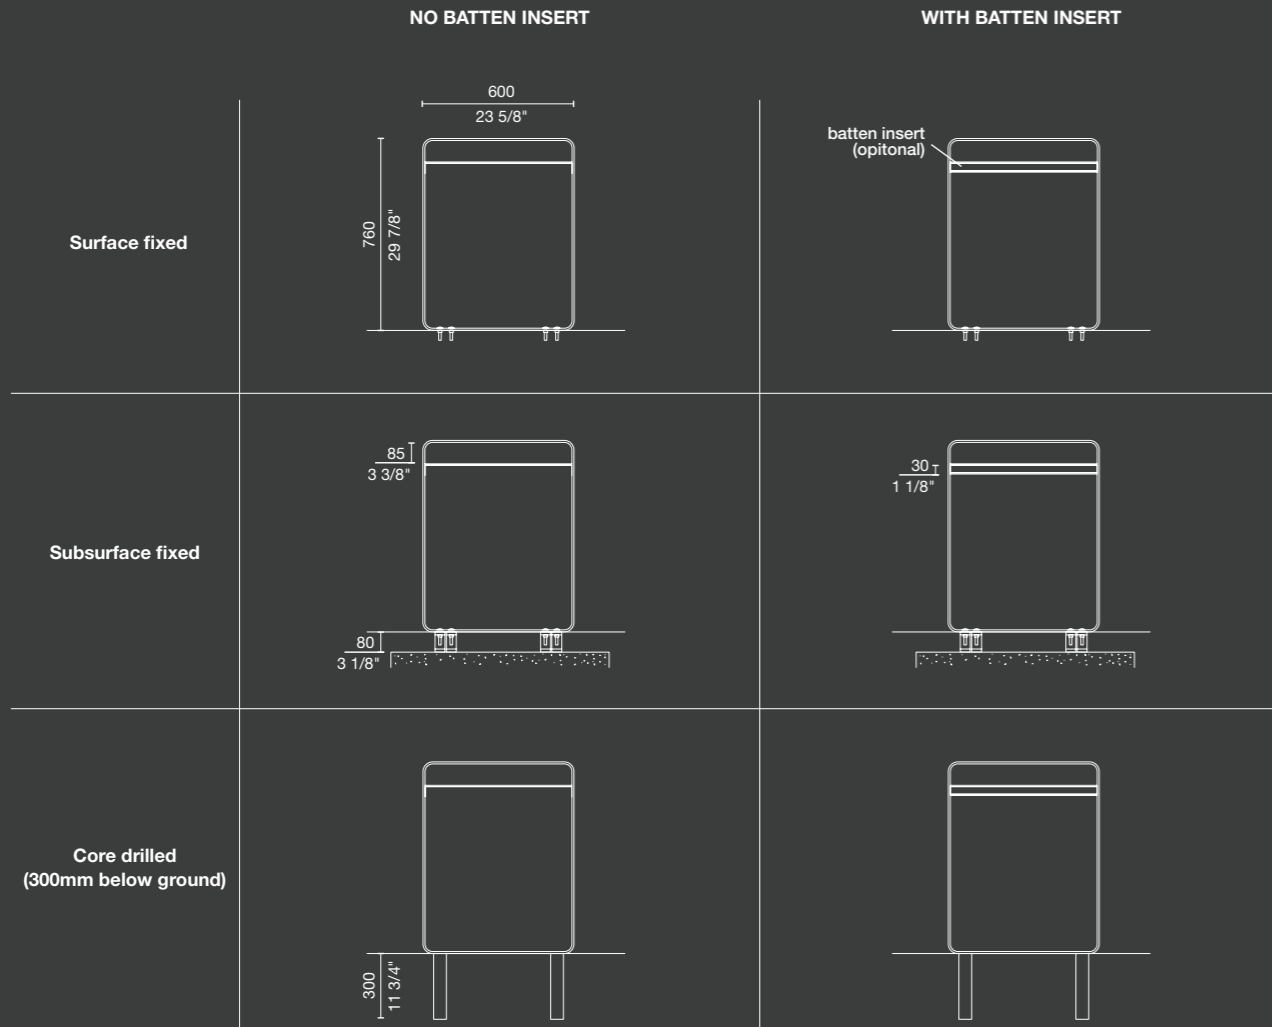

01

Linea Bicycle Stand BST07
In Pioneer Red.

75W x 760H x 600L | 3" W x 29 7/8" H x 23 5/8" L

02

Linea Bicycle Stand BST07
In Horizon Blue.

75W x 760H x 600L | 3" W x 29 7/8" H x 23 5/8" L

03

Linea Bicycle Stand BST07 with batten insert
Aluminium Curly Birch batten insert, Pale Eucalypt Green frames.

75W x 760H x 600L | 3" W x 29 7/8" H x 23 5/8" L

04

Linea Bicycle Stand BST07 with batten insert
Aluminium Spotted Gum batten insert, Textura Monument frames.

75W x 760H x 600L | 3" W x 29 7/8" H x 23 5/8" L