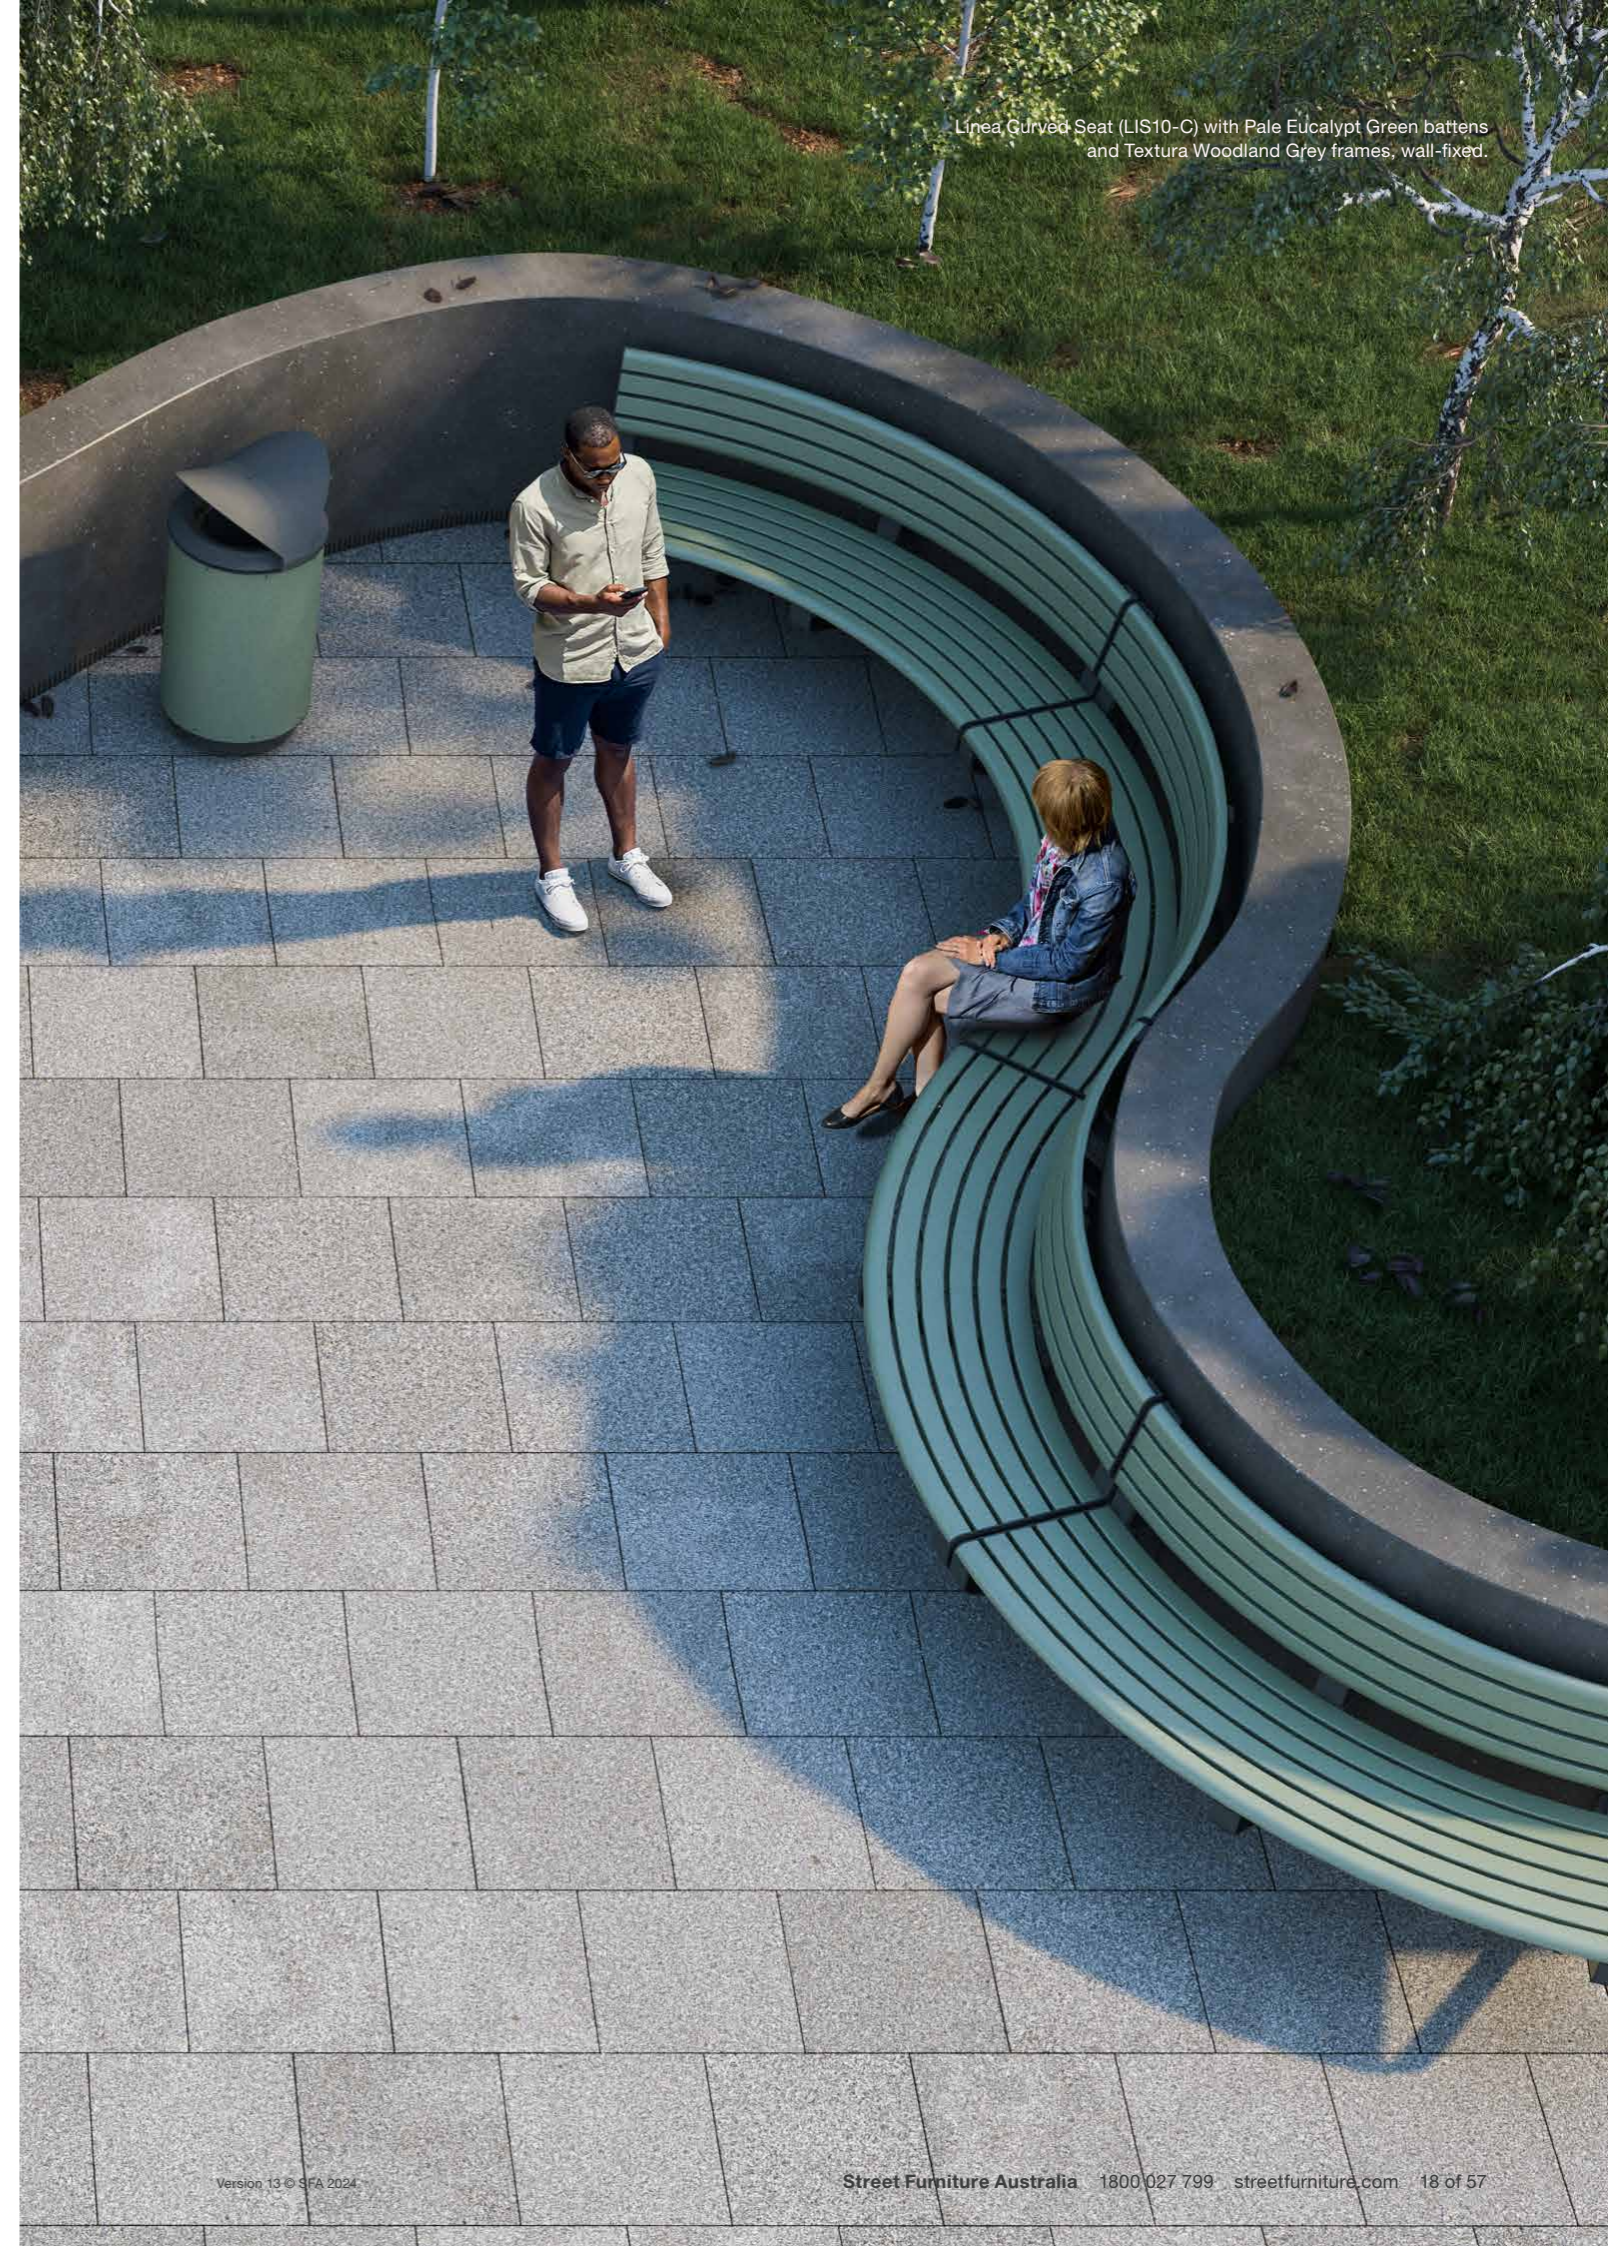

Convex seat  
Standard leg

Convex seat  
Wall-fixed

Convex seat  
Plinth-fixed

Curved bench  
Standard leg

Curved bench  
Wall-fixed (concave)

Curved bench  
Plinth-fixed

Linea Curved Seat (LIS10-C) with Pale Eucalypt Green batters and Textura Woodland Grey frames, wall-fixed.