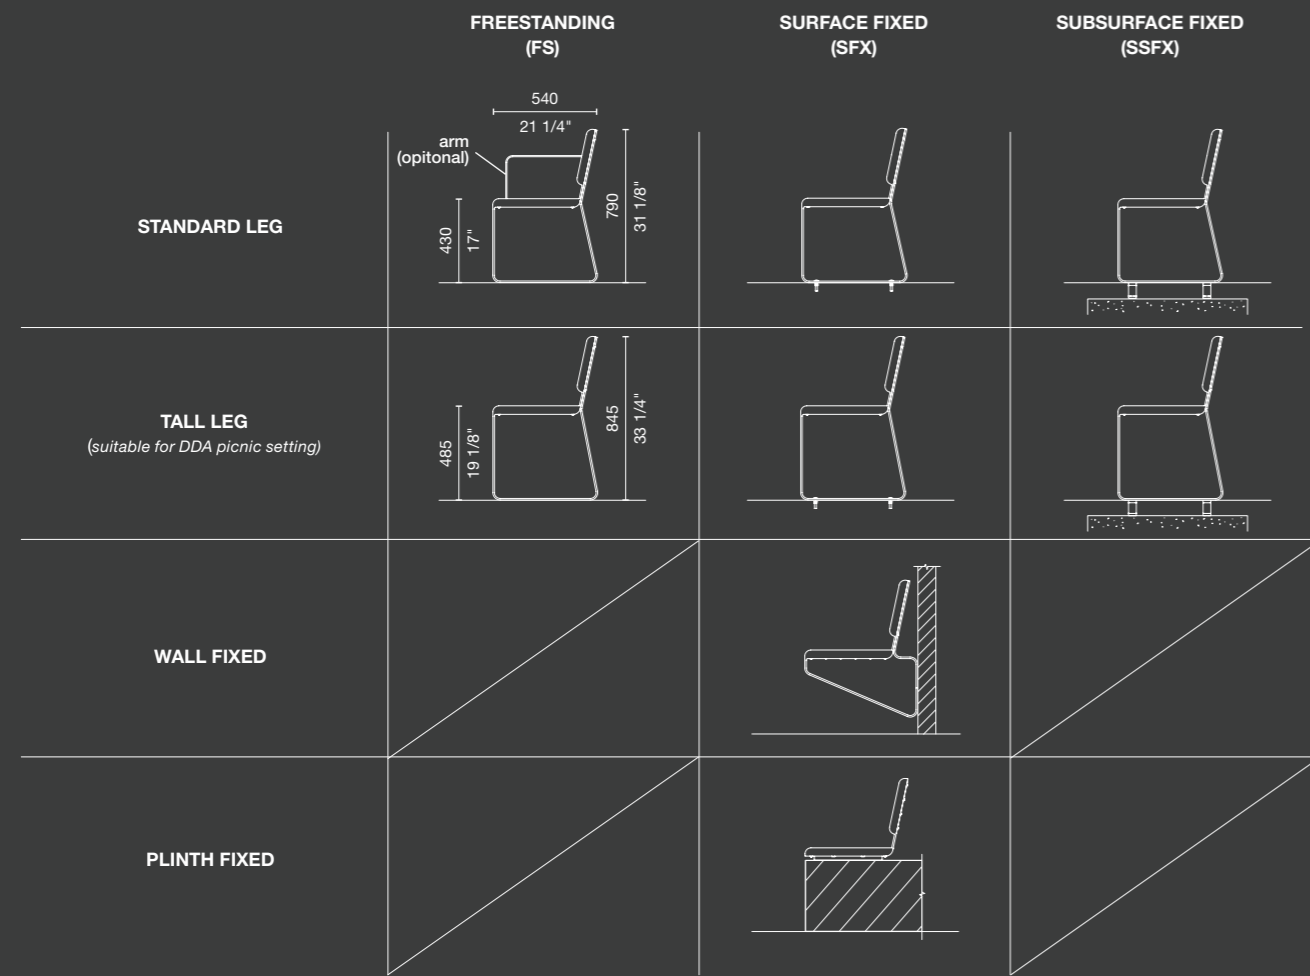

01 linea seat

540W x 790H x various lengths (mm) | 21 1/4" W x 31 1/8" H x various lengths

STANDARD LENGTHS

Straight