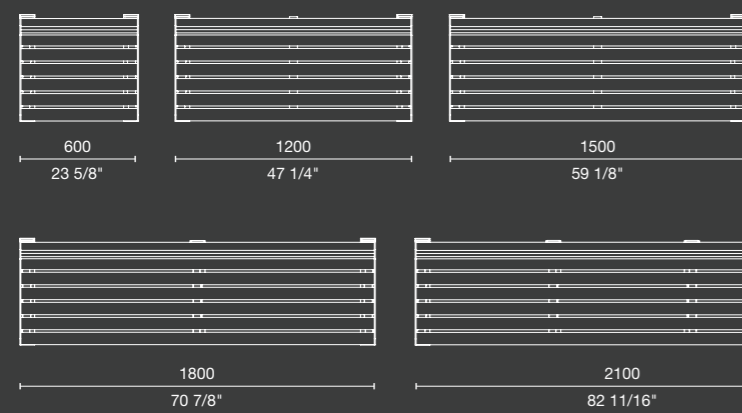

01 linea seat

540W x 790H x various lengths (mm) | 21 1/4" W x 31 1/8" H x various lengths

STANDARD LENGTHS

Straight

Curved

01

Linea Seat LIS10 with arms
Pale Eucalypt Green batters and frames, freestanding.
540W x 790H x 1800L | 21 1/4" W x 31 1/8" H x 70 7/8" L

02

Linea Seat LIS10
Brilliant Yellow batters and frames, freestanding.
540W x 790H x 600L | 21 1/4" W x 31 1/8" H x 23 5/8" L

03

Linea Curved Seat LIS10-C convex and concave
Aluminium Curly Birch batters and Horizon Blue frames, freestanding.
1010W x 790H x 3730L | 39 3/4" W x 31 1/8" H x 146 7/8" L

Plinth is not included

04

Linea Seat LIS10 with arms
Aluminium Curly Birch batters and Textura Monument frames, plinth-fixed.
540W x 425H x 2100L | 21 1/4" W x 16 3/4" H x 82 11/16" L