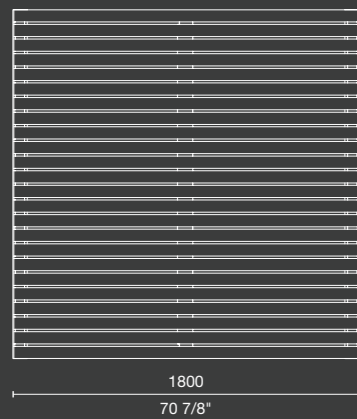

04 linea platform

1430W x 1430L x 430H mm | 56 1/4" W x 56 1/4" H x 16 7/8" L
1800W x 1800L x 430H mm | 70 7/8" W x 70 7/8" H x 16 7/8" L

	FREESTANDING (FS)	SURFACE FIXED (SFX)	SUBSURFACE FIXED (SSF)
Compact			
Standard			
Standard with Hill			

STANDARD LENGTHS

Bankstown Appian Way Public Domain, NSW, specified by Aspect Studios.
Linea Platform (LIP9, 1800mm with Hill) with eco-certified hardwood battens and Dusty Pink frames.