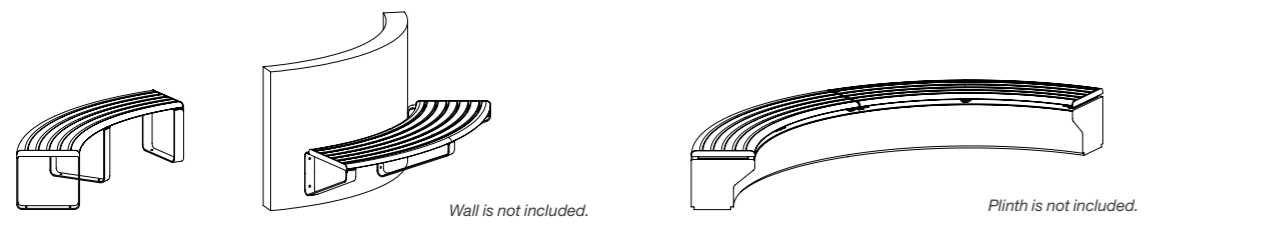

Linea Curved Bench LIB6-C

635W x 430H x 1930L (mm) | 25" W x 16 7/8" H x 76" L

Concave Standard leg
Convex Wall-fixed
Concave Plinth-fixed
Qty 2 shown above.
Wall is not included.
Plinth is not included.

Linea Cube LIC6

445W x 445L x 435H (mm) | 17 1/2" W x 17 1/2" H x 17 1/8" L