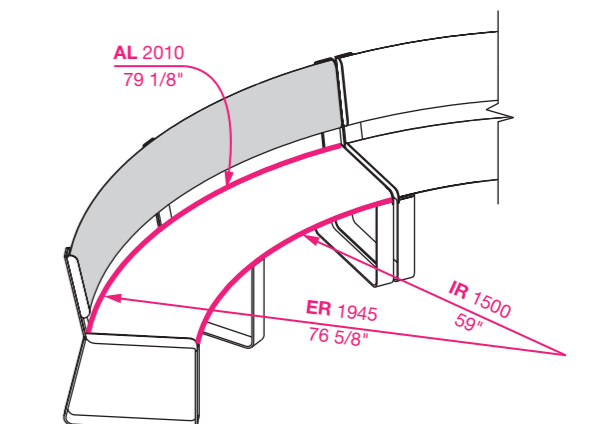

## Choose a standard or custom curve.

Street Furniture Australia highly recommends using standard curves to save time and cost.

For custom curves, ensure the Internal Radius (IR)  $\geq 1500\text{mm}$  or  $59"$ . A set up fee and additional lead time will apply for each custom curve. To specify a custom curve, choose Convex or Concave and provide the Arc Length (AL), Internal and/or External Radius (IR or ER). Consult with a sales representative today.

**AL** Arc Length    **IR** Internal Radius    **ER** External Radius

CURVED BENCH

CURVED SEAT (CONVEX)

CURVED SEAT (CONCAVE)