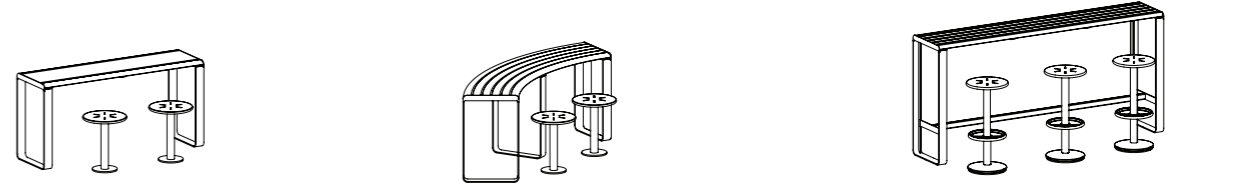

### Linea Table LIT10

750W x 720H x various lengths (mm) | 29 1/2" W x 28 3/8" H x various lengths

**Linea Table (1600mm) with solid top**  
 Shown with Linea Seat 1200mm and Bench 1200mm  
**Linea DDA Table (1900mm)**  
 Shown with Linea Seat 1500mm and Bench with Tall leg 600mm  
**Linea Bar Table (2200mm)**  
 Shown with Piatto Bar Stool (Qty 6)

### Linea Lookout Table LIT6

445W x 720H x various lengths (mm) | 17 1/2" W x 28 3/8" H x various lengths

**Linea Lookout Table (1500mm) with solid top**  
 Shown with Piatto Stool (Qty 2)  
**Linea Curved Lookout Table**  
 Shown with Piatto Stool (Qty 2)  
**Linea Lookout Bar Table (2200mm)**  
 Shown with Piatto Bar Stool (Qty 3)