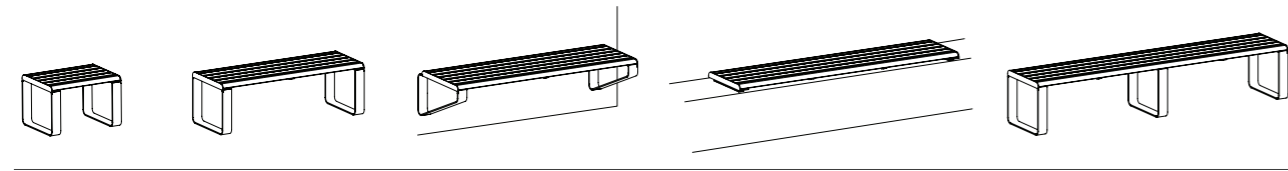

Linea Bench LIB6

445W x 430H x various lengths (mm) | 17 1/2" W x 16 7/8" H x various lengths

1-seater (600mm) Standard leg
2-seater (1200mm) Standard leg
2.5-seater (1500mm) Wall-fixed
3-seater (1800mm) Plinth-fixed
3.5-seater (2100mm) Standard leg