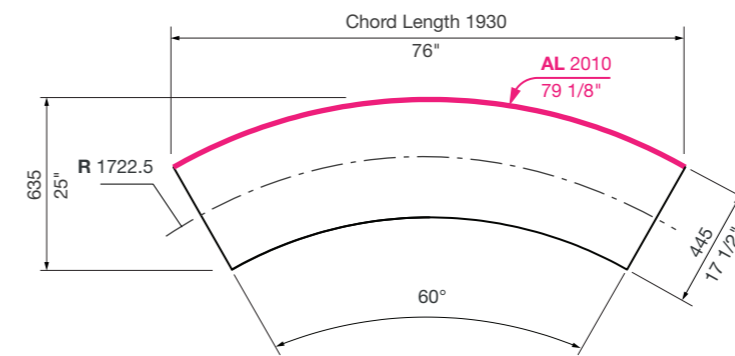

Choose a standard or custom curve.

Street Furniture Australia highly recommends using standard curves to save time and cost.

For custom curves, ensure the Internal Radius (IR) $\geq 1500\text{mm}$ or $59"$. A set up fee and additional lead time will apply for each custom curve. To specify a custom curve, choose Convex or Concave and provide the Arc Length (AL), Internal and/or External Radius (IR or ER). Consult with a sales representative today.

AL Arc Length   **IR** Internal Radius   **ER** External Radius