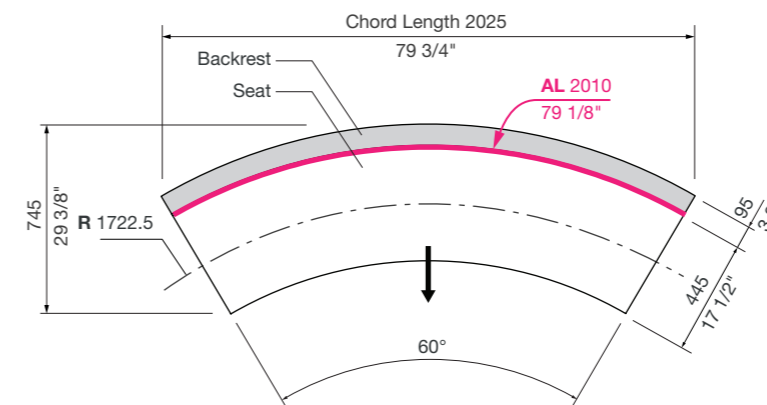

## STANDARD LENGTHS

## Choose a standard or custom curve.

Street Furniture Australia highly recommends using standard curves to save time and cost.

For custom curves, ensure the Internal Radius (IR)  $\geq 1500\text{mm}$  or  $59"$ . A set up fee and additional lead time will apply for each custom curve. To specify a custom curve, choose Convex or Concave and provide the Arc Length (AL), Internal and/or External Radius (IR or ER). Consult with a sales representative today.

**AL** Arc Length    **IR** Internal Radius    **ER** External Radius

CURVED BENCH

CURVED SEAT (CONVEX)

CURVED SEAT (CONCAVE)