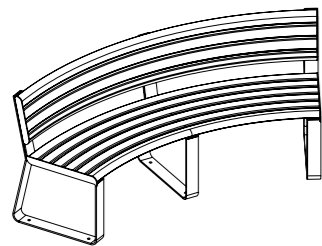

Concave seat
Standard leg