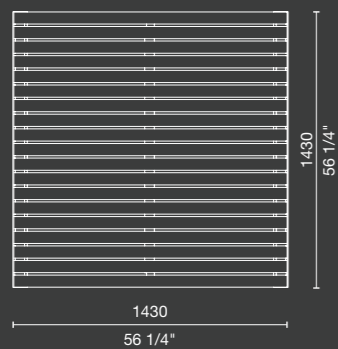

STANDARD LENGTHS

Bankstown Appian Way Public Domain, NSW, specified by Aspect Studios.
Linea Platform (LIP9, 1800mm with Hill) with eco-certified hardwood battens and Dusty Pink frames.