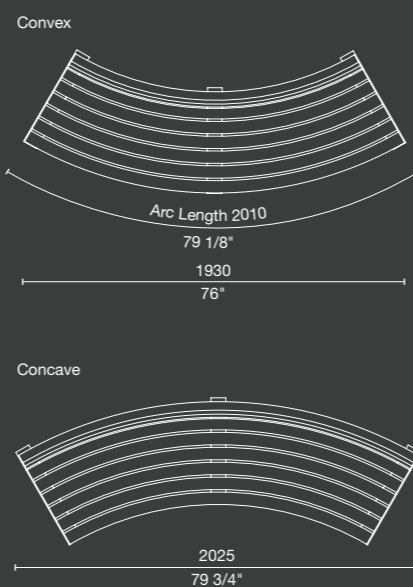

Curved

01

Linea Seat LIS10 with arms
Pale Eucalypt Green batters and frames, freestanding.
540W x 790H x 1800L | 21 1/4" W x 31 1/8" H x 70 7/8" L

02

Linea Seat LIS10
Brilliant Yellow batters and frames, freestanding.
540W x 790H x 600L | 21 1/4" W x 31 1/8" H x 23 5/8" L