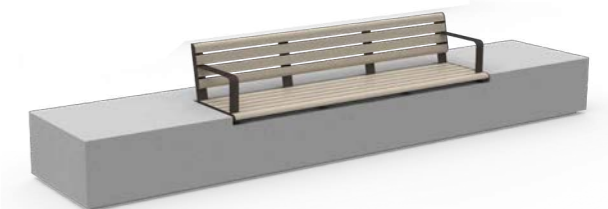

Plinth is not included

04

Linea Seat LIS10 with arms
Aluminium Curly Birch batters and Textura Monument frames, plinth-fixed.
540W x 425H x 2100L | 21 1/4" W x 16 3/4" H x 82 11/16" L