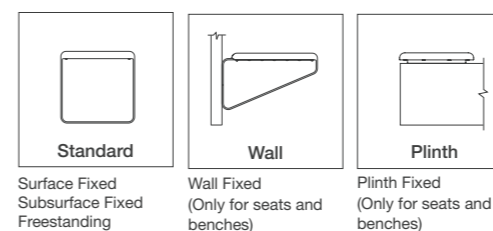

3. Select mounting

Legs may require basic assembly on-site.