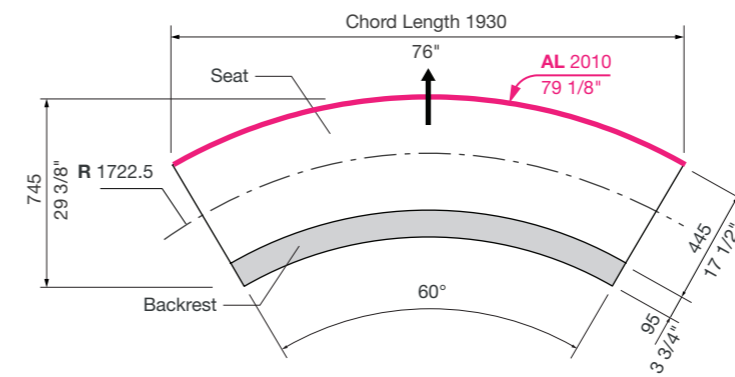

## STANDARD LENGTHS

## Choose a standard or custom curve.

Street Furniture Australia highly recommends using standard curves to save time and cost.

For custom curves, ensure the Internal Radius (IR)  $\geq 1500\text{mm}$  or  $59"$ . A set up fee and additional lead time will apply for each custom curve. To specify a custom curve, choose Convex or Concave and provide the Arc Length (AL), Internal and/or External Radius (IR or ER). Consult with a sales representative today.

**AL** Arc Length    **IR** Internal Radius    **ER** External Radius

CURVED BENCH

CURVED SEAT (CONVEX)

CURVED SEAT (CONCAVE)