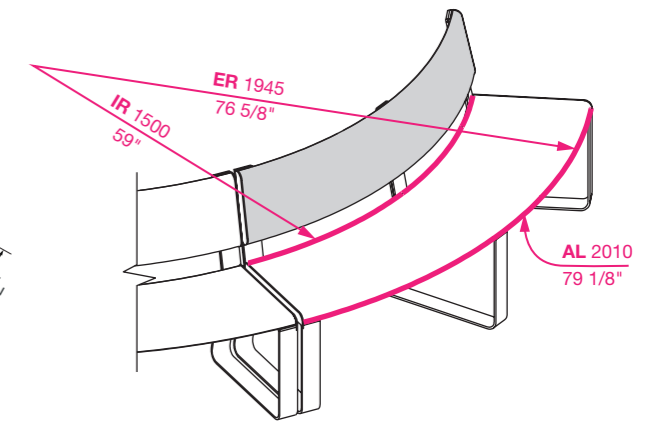

## Linea x Piatto

Pair with *Piatto Chair, Stool and Table* for dynamic outdoor dining.

Linea Curved Bench (LIB6-C) with Lycra Strip Green and Sensation Orange battens and frames, plinth fixed.

## Choose a standard or custom curve.

Street Furniture Australia highly recommends using standard curves to save time and cost.

For custom curves, ensure the Internal Radius (IR)  $\geq 1500\text{mm}$  or  $59"$ . A set up fee and additional lead time will apply for each custom curve. To specify a custom curve, choose Convex or Concave and provide the Arc Length (AL), Internal and/or External Radius (IR or ER). Consult with a sales representative today.

**AL** Arc Length    **IR** Internal Radius    **ER** External Radius

CURVED BENCH

CURVED SEAT (CONVEX)

CURVED SEAT (CONCAVE)