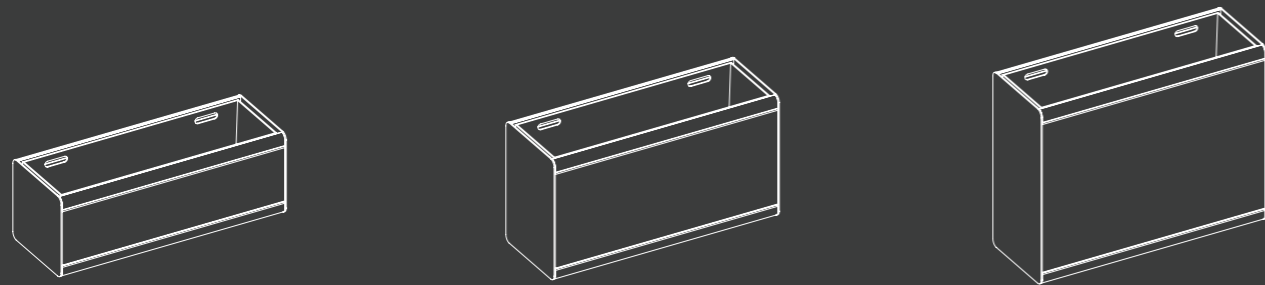

Long Rectangular S
1200L x 445W x 435H
47 1/4" L x 17 1/2" W x 17 1/8" H

Long Rectangular M
1200L x 445W x 650H
47 1/4" L x 17 1/2" W x 25 5/8" H

Long Rectangular L
1200L x 445W x 940H
47 1/4" L x 17 1/2" W x 37" H