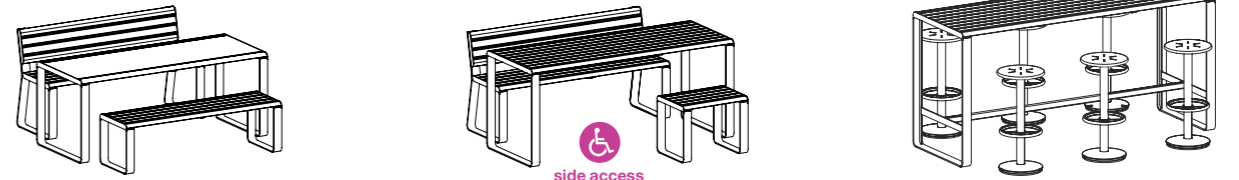

Linea Table LIT10

750W x 720H x various lengths (mm) | 29 1/2" W x 28 3/8" H x various lengths

Linea Table (1600mm) with solid top
Shown with Linea Seat 1200mm and Bench 1200mm
Linea DDA Table (1900mm)
Shown with Linea Seat 1500mm and Bench with Tall leg 600mm
Linea Bar Table (2200mm)
Shown with Piatto Bar Stool (Qty 6)