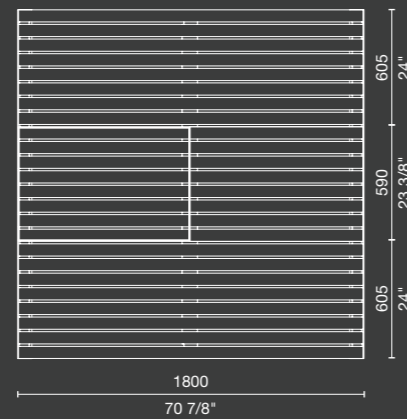

04 linea platform

1430W x 1430L x 430H mm | 56 1/4" W x 56 1/4" H x 16 7/8" L
1800W x 1800L x 430H mm | 70 7/8" W x 70 7/8" H x 16 7/8" L

	FREESTANDING (FS)	SURFACE FIXED (SFX)	SUBSURFACE FIXED (SSF)
Compact			
Standard			
Standard with Hill			

STANDARD LENGTHS

Bankstown Appian Way Public Domain, NSW, specified by Aspect Studios.
Linea Platform (LIP9, 1800mm with Hill) with eco-certified hardwood battens and Dusty Pink frames.