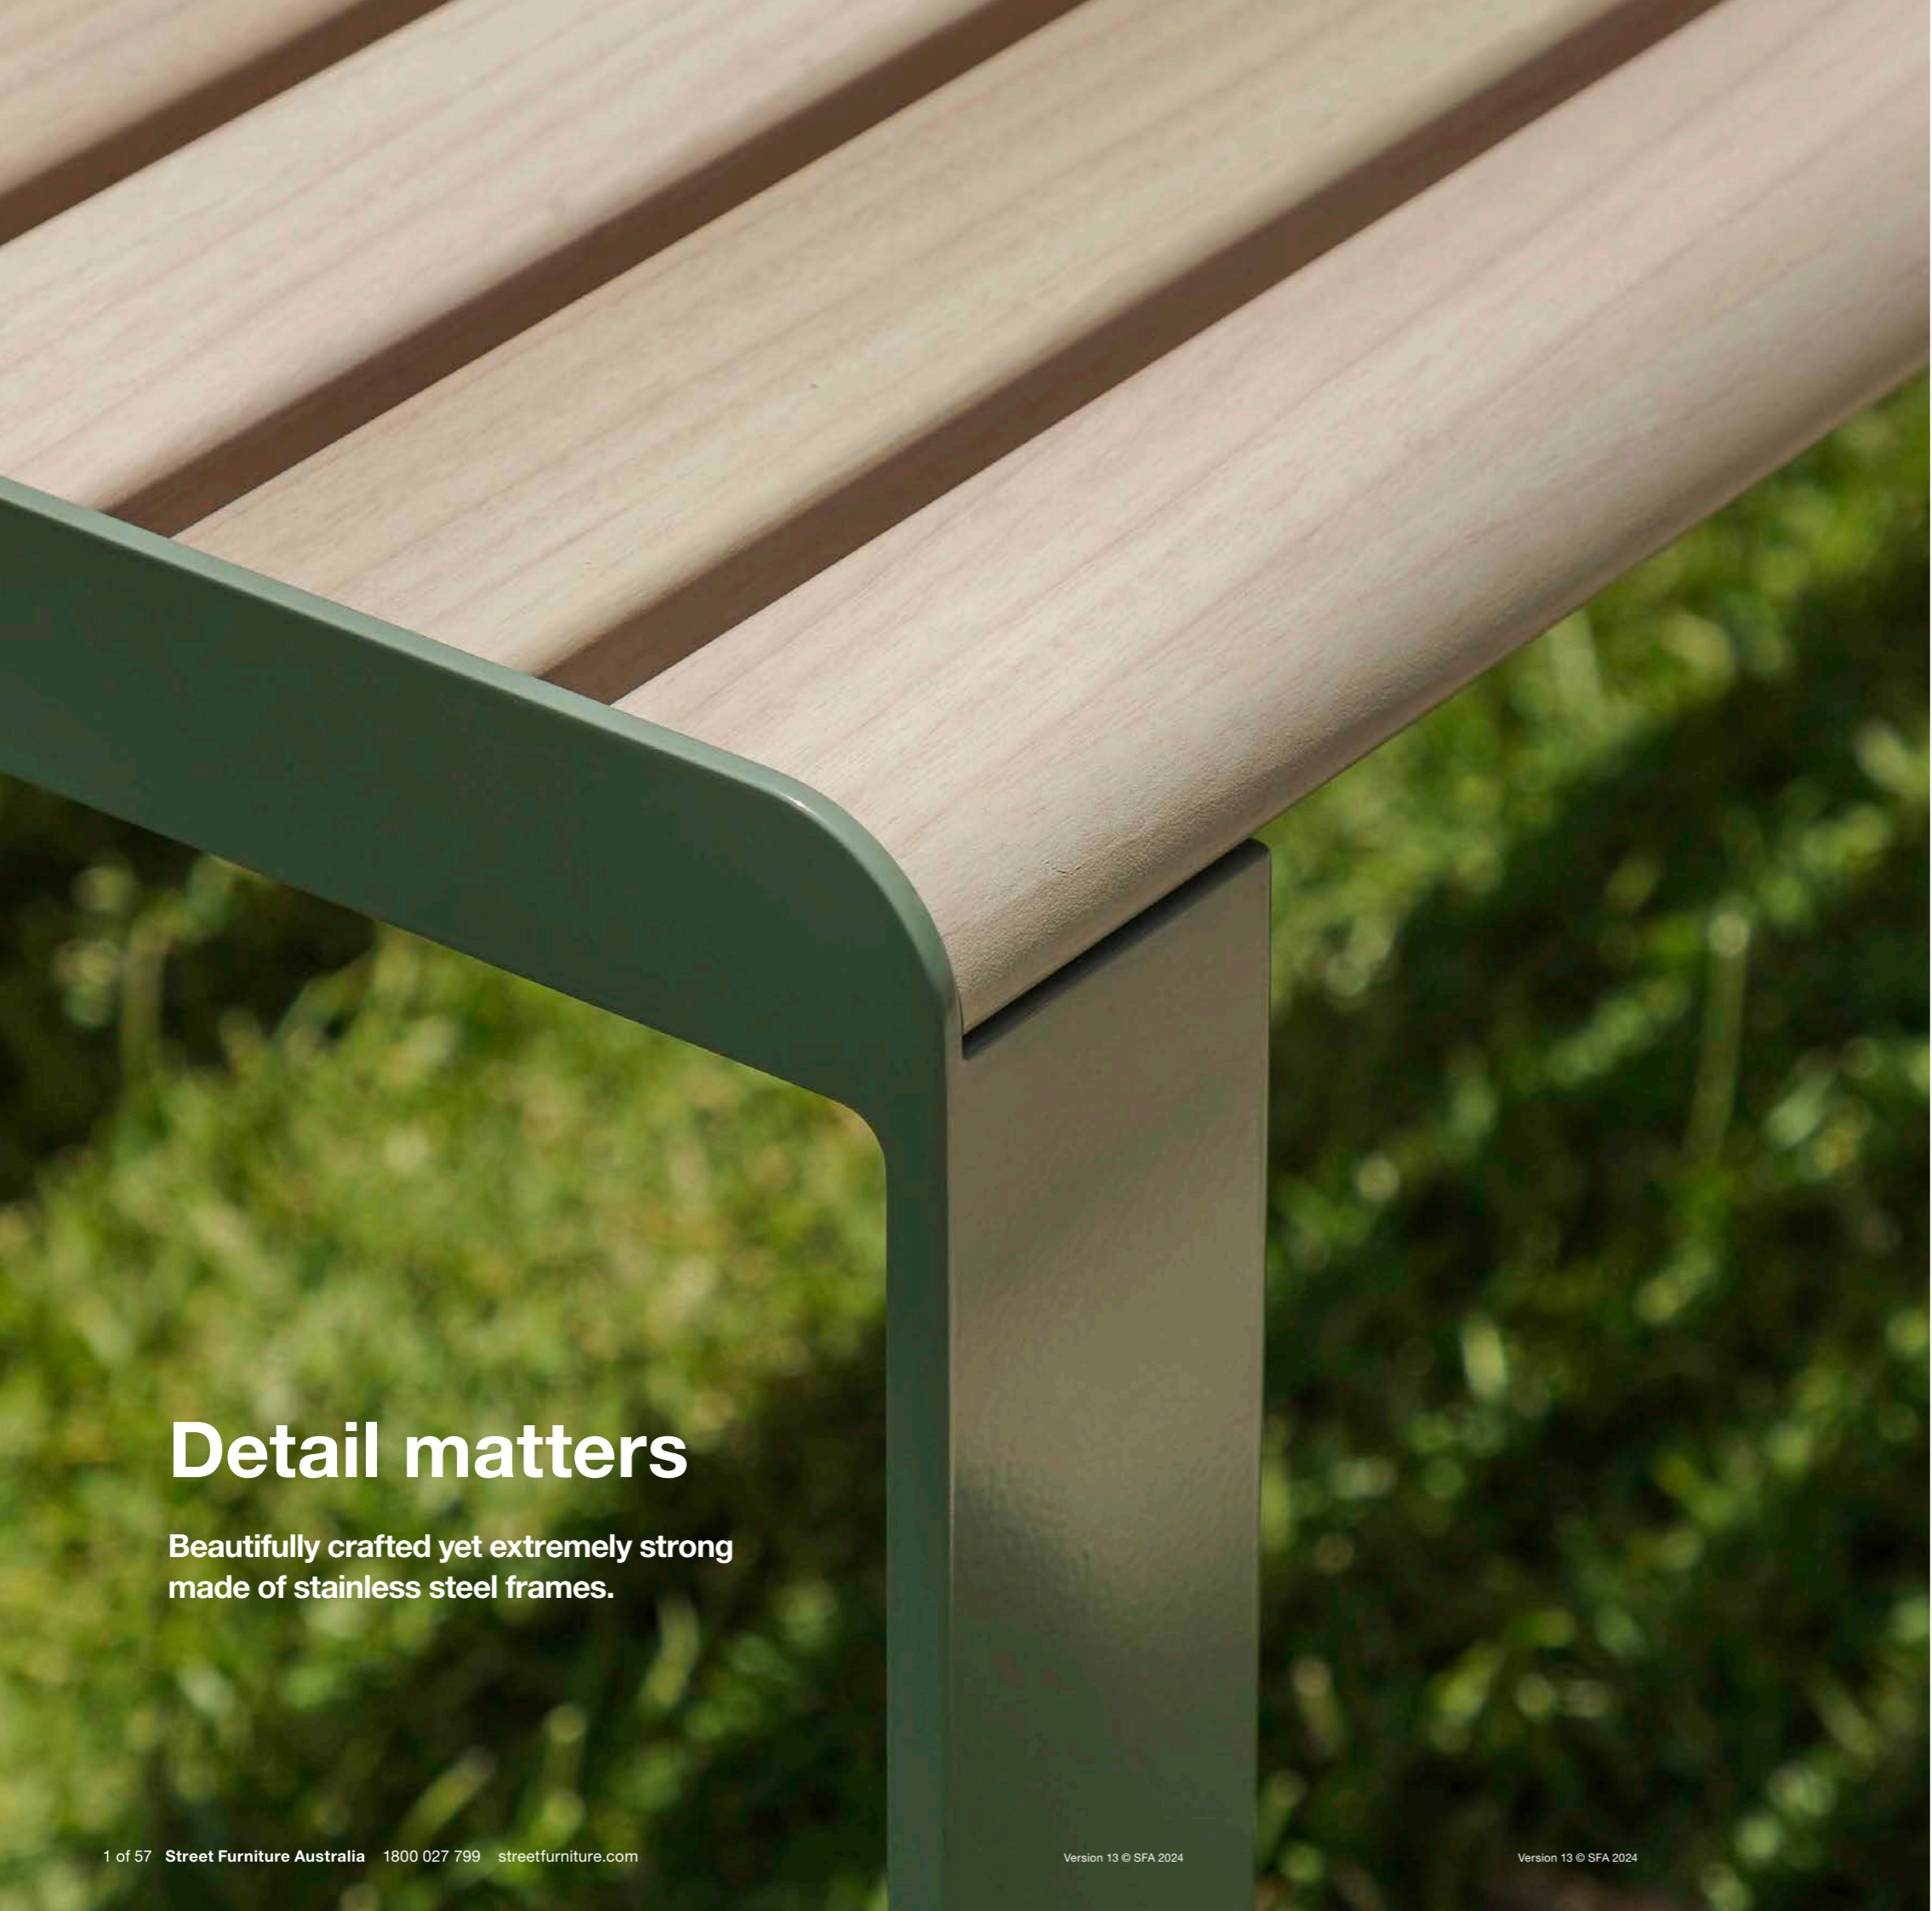

Detail matters

Beautifully crafted yet extremely strong
made of stainless steel frames.

Cover: Woodcroft College Wellbeing Garden, Morphett Vale, SA,
specified by Swanbury Penglase.
Linea Curved Seat (LIS10-C) with aluminium Spotted Gum battens
and Textura Surfmist frames.

Left: Linea Table (LIT10, 2100mm) with aluminium Curly Birch battens
and Pale Eucalypt Green frames.

Linea Seating	09
Seat	
Curved Seat	
Bench	
Curved Bench	
Cube	
Linea Table	21
Picnic Table	
Lookout Table	
Curved Lookout Table NEW	
Bar Lookout Table	
Bar Table	
Linea Platform	27
Linea Sun Lounge	31
Linea Bollard	37
Linea Bicycle Stand	41
Linea Planter	47