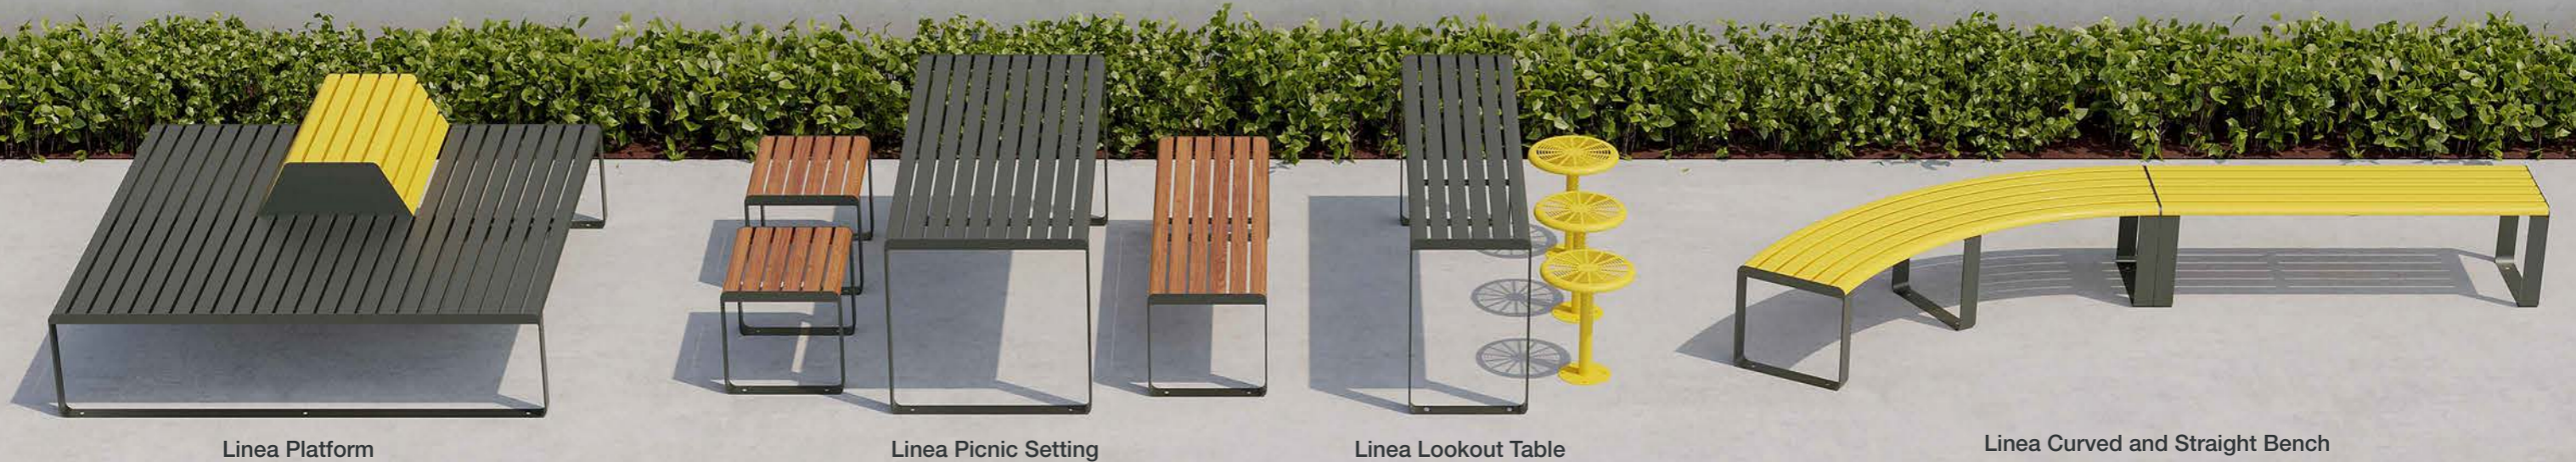

Reduce your carbon footprint

The Linea range is 100% carbon neutral and made from 33-48% recycled content. Battens use eco-certified Australian hardwood or low-carbon aluminium produced with renewable energy.