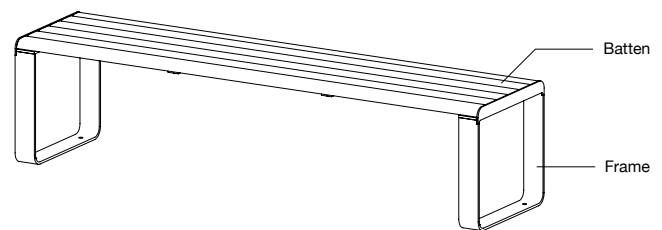

The Linea range is sleek and minimalist. 100% stainless steel frames support many different colours, lengths and mounting types, including plinth and wall-fixed options.

MCODE:
LIB6

DIMENSIONS:
445W x 430H x various lengths (mm)
17 1/2" W x 17" H x various lengths

Select one box per category to specify your product.

LEGS AND MOUNTING:

- Standard leg
 - Surface fixed
 - Subsurface fixed
 - Freestanding
- Tall leg
 - Surface fixed
 - Subsurface fixed
 - Freestanding
- Wall
 - Fixed to side of wall
- Plinth
 - Fixed to top of wall

- Eco-certified hardwood oiled
- Aluminium anodised
- Aluminium powder coated ([see colour chart](#))
- Aluminium woodgrain ([see colour chart](#))
- Tailored

LINEA BENCH
1800MM

LINEA BENCH
2100MM

LENGTH: