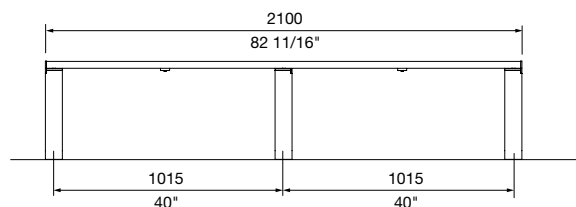

The Linea range is sleek and minimalist. 100% stainless steel frames support many different colours, lengths and mounting types, including plinth and wall-fixed options.

MCODE:
LIB6

DIMENSIONS:
445W x 430H x various lengths (mm)
17 1/2" W x 17" H x various lengths

- 600mm | 23 5/8"
- 1200mm | 47 1/4"
- 1500mm | 59 1/16"
- 1800mm | 70 7/8"
- 2100mm | 82 11/16"
- Tailored

Some options incur additional fees and lead time.

Need more information?

For a brochure, image gallery, CAD downloads, installation and maintenance guides, go to:

FRONT VIEW
1200mm

PLAN

FRONT VIEW
1500mm

PLAN

FRONT VIEW
1800mm

PLAN

FRONT VIEW
2100mm