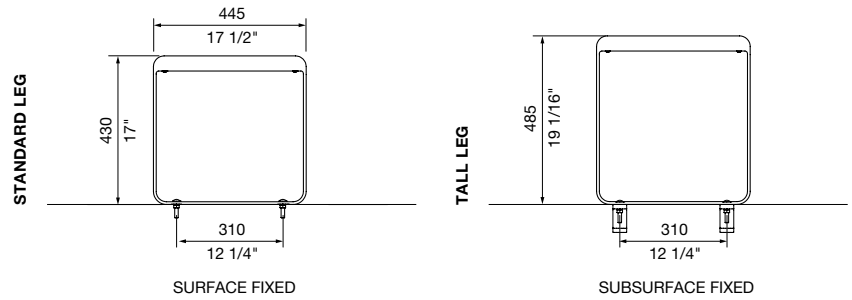

The Linea range is sleek and minimalist. 100% stainless steel frames support many different colours, lengths and mounting types, including plinth and wall-fixed options.

MCODE:
LIB6

DIMENSIONS:
445W x 430H x various lengths (mm)
17 1/2" W x 17" H x various lengths

Select one box per category to specify your product.

LEGS AND MOUNTING:

- Standard leg
 - Surface fixed
 - Subsurface fixed
 - Freestanding
- Tall leg
 - Surface fixed
 - Subsurface fixed
 - Freestanding
- Wall
 - Fixed to side of wall
- Plinth
 - Fixed to top of wall

- Eco-certified hardwood oiled
- Aluminium anodised
- Aluminium powder coated ([see colour chart](#))
- Aluminium woodgrain ([see colour chart](#))
- Tailored

LINEA BENCH
1800MM

LINEA BENCH
2100MM

LENGTH:

FRONT VIEW
1200mm

PLAN

FRONT VIEW
1500mm

PLAN

FRONT VIEW
1800mm

PLAN

FRONT VIEW
2100mm