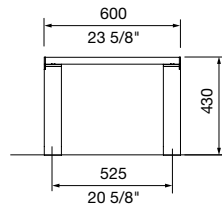

The Linea range is sleek and minimalist. 100% stainless steel frames support many different colours, lengths and mounting types, including plinth and wall-fixed options.

MCODE:
LIB6

DIMENSIONS:
445W x 430H x various lengths (mm)
17 1/2" W x 17" H x various lengths

- 600mm | 23 5/8"
- 1200mm | 47 1/4"
- 1500mm | 59 1/16"
- 1800mm | 70 7/8"
- 2100mm | 82 11/16"
- Tailored

Some options incur additional fees and lead time.

Need more information?

For a brochure, image gallery, CAD downloads, installation and maintenance guides, go to:

streetfurniture.com/au/product/linea-bench/

Quick links:

streetfurniture.com/au/colour-chart/

streetfurniture.com/au/warranty/

streetfurniture.com/au/parts-promise/

PLAN

FRONT VIEW
600mm

PLAN

FRONT VIEW
1200mm

PLAN

FRONT VIEW
1500mm

PLAN

FRONT VIEW
1800mm

PLAN

FRONT VIEW
2100mm