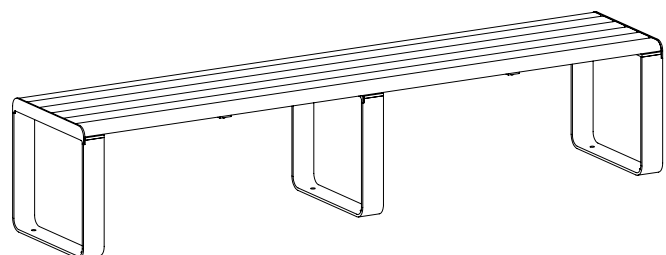

LINEA BENCH
2100MM