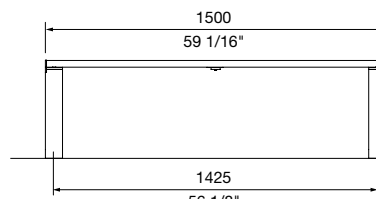

The Linea range is sleek and minimalist. 100% stainless steel frames support many different colours, lengths and mounting types, including plinth and wall-fixed options.

MCODE:
LIB6

DIMENSIONS:
445W x 430H x various lengths (mm)
17 1/2" W x 17" H x various lengths

- 600mm | 23 5/8"
- 1200mm | 47 1/4"
- 1500mm | 59 1/16"
- 1800mm | 70 7/8"
- 2100mm | 82 11/16"
- Tailored

Some options incur additional fees and lead time.

Need more information?

For a brochure, image gallery, CAD downloads, installation and maintenance guides, go to:

streetfurniture.com/au/product/linea-bench/

Quick links:

streetfurniture.com/au/colour-chart/

streetfurniture.com/au/warranty/

streetfurniture.com/au/parts-promise/

PLAN

FRONT VIEW
600mm

PLAN

FRONT VIEW
1200mm

PLAN

FRONT VIEW
1500mm

PLAN

FRONT VIEW
1800mm

PLAN

FRONT VIEW
2100mm