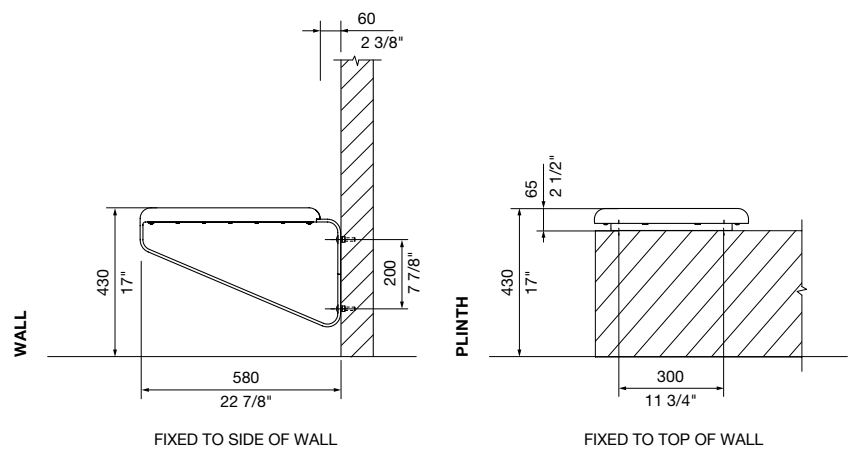

The Linea range is sleek and minimalist. 100% stainless steel frames support many different colours, lengths and mounting types, including plinth and wall-fixed options.

MCODE:
LIB6

DIMENSIONS:
445W x 430H x various lengths (mm)
17 1/2" W x 17" H x various lengths

Select one box per category to specify your product.

LEGS AND MOUNTING:

- Standard leg
 - Surface fixed
 - Subsurface fixed
 - Freestanding
- Tall leg
 - Surface fixed
 - Subsurface fixed
 - Freestanding
- Wall
 - Fixed to side of wall
- Plinth
 - Fixed to top of wall

- Eco-certified hardwood oiled
- Aluminium anodised
- Aluminium powder coated ([see colour chart](#))
- Aluminium woodgrain ([see colour chart](#))
- Tailored

LINEA BENCH
1800MM

LINEA BENCH
2100MM

LENGTH:

FRONT VIEW
1200mm

PLAN

FRONT VIEW
1500mm

PLAN

FRONT VIEW
1800mm

PLAN

FRONT VIEW
2100mm