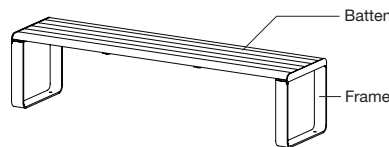

LINEA BENCH
3-seater 1800mm