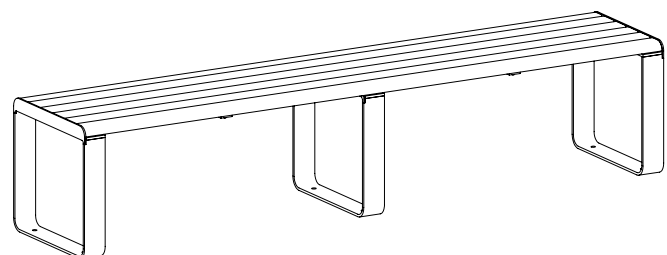

The Linea range is sleek and minimalist. 100% stainless steel frames support many different colours, lengths and mounting types, including plinth and wall-fixed options.

MCODE:
LIB6

DIMENSIONS:
445W x 430H x various lengths (mm)
17 1/2" W x 17" H x various lengths

Select one box per category to specify your product.

LEGS AND MOUNTING:

- Standard leg
 - Surface fixed
 - Subsurface fixed
 - Freestanding
- Tall leg
 - Surface fixed
 - Subsurface fixed
 - Freestanding
- Wall
 - Fixed to side of wall
- Plinth
 - Fixed to top of wall

- Eco-certified hardwood oiled
- Aluminium anodised
- Aluminium powder coated ([see colour chart](#))
- Aluminium woodgrain ([see colour chart](#))
- Tailored

LINEA BENCH
1800MM

LINEA BENCH
2100MM

LENGTH:

FRONT VIEW
1200mm

PLAN

FRONT VIEW
1500mm

PLAN

FRONT VIEW
1800mm

PLAN

FRONT VIEW
2100mm