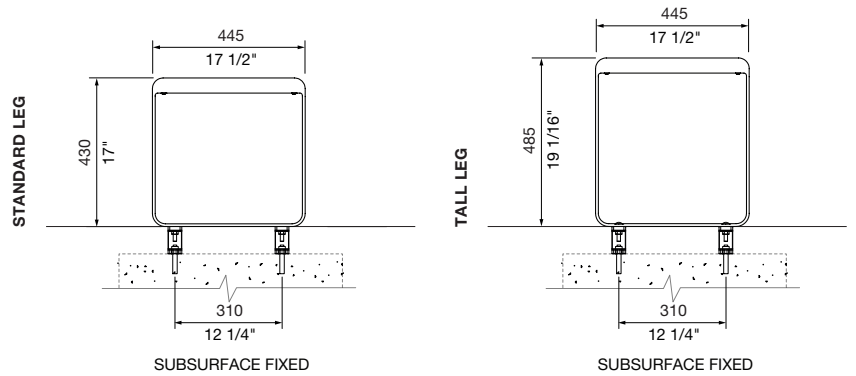

linea bench

The Linea range is sleek and minimalist. 100% stainless steel frames support many different colours, lengths and mounting types, including plinth and wall-fixed options.

DIMENSIONS:
445W x 430H x various lengths (mm)
17 1/2" W x 17" H x various lengths

Select one box per category to specify your product.

LEGS AND MOUNTING:

- ☐ Standard leg
  - ☐ Surface fixed
  - ☐ Subsurface fixed
  - ☐ Freestanding
- ☐ Tall leg
  - ☐ Surface fixed
  - ☐ Subsurface fixed
  - ☐ Freestanding
- ☐ Wall
  - ☐ Fixed to side of wall
  - ☐ Plinth
    - ☐ Fixed to top of wall

FRAME:

[See colour chart](#)

- ☐ Stainless 304 powder coated

BATTEN:

- ☐ Aluminium Woodgrain [See Colour Chart](#)
- ☐ Aluminium Powder Coated [See Colour Chart](#)
- ☐ Aluminium Anodised
- ☐ Eco-certified Hardwood Oiled*

*Sourced from certified managed forests (PEFC or FSC). Hardwood needs re-oiling every 3 months. For a wood look with low maintenance, choose Aluminium Woodgrain (also known as Wood Without Worry).

LINEA BENCH
3-seater 1800mm