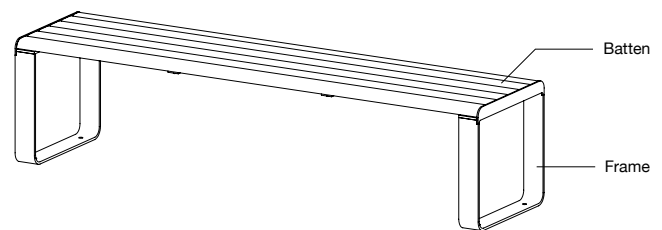

The Linea range is sleek and minimal. 100% stainless steel frames support many different colours, lengths and mounting types, including plinth and wall-fixed options. Linea offers configurations that fully comply with Australian standards for accessibility (AS1428.2).

MCODE:
LIB6

DIMENSIONS:
445W x 430H x various lengths (mm)
17 1/2" W x 17" H x various lengths

Select one box per category to specify your product.

LEGS AND MOUNTING:

- ☐ Standard leg
  - ☐ Surface fixed
  - ☐ Subsurface fixed
  - ☐ Freestanding
- ☐ Tall leg
  - ☐ Surface fixed
  - ☐ Subsurface fixed
  - ☐ Freestanding
- ☐ Wall
  - ☐ Fixed to side of wall
- ☐ Plinth
  - ☐ Fixed to top of wall

FRAME:

- ☐ Stainless 304 powder coated ([see colour chart](#))

BATTEN:

Street Furniture Australia uses sustainable timber from certified managed forests. Timber requires oiling every three months. For a timber look with low maintenance, choose aluminium woodgrain.

- ☐ Eco-certified Jarrah hardwood, oiled (PEFC)
- ☐ Aluminium anodised
- ☐ Aluminium powder coated ([see colour chart](#))
- ☐ Aluminium woodgrain ([see colour chart](#))
- ☐ Tailored

LINEA BENCH
1800MM