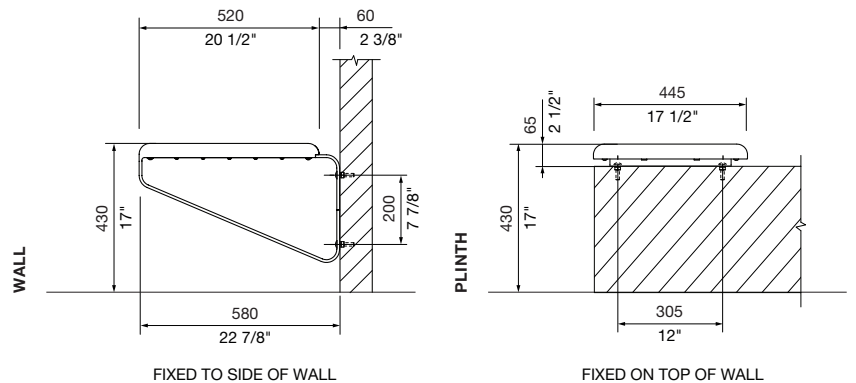

linea bench

The Linea range is sleek and minimalist. 100% stainless steel frames support many different colours, lengths and mounting types, including plinth and wall-fixed options.

DIMENSIONS:
445W x 430H x various lengths (mm)
17 1/2" W x 17" H x various lengths

Select one box per category to specify your product.

LEGS AND MOUNTING:

- ☐ Standard leg
  - ☐ Surface fixed
  - ☐ Subsurface fixed
  - ☐ Freestanding
- ☐ Tall leg
  - ☐ Surface fixed
  - ☐ Subsurface fixed
  - ☐ Freestanding
- ☐ Wall
  - ☐ Fixed to side of wall
  - ☐ Plinth
    - ☐ Fixed to top of wall

FRAME:

[See colour chart](#)

- ☐ Stainless 304 powder coated

BATTEN:

- ☐ Aluminium Woodgrain [See Colour Chart](#)
- ☐ Aluminium Powder Coated [See Colour Chart](#)
- ☐ Aluminium Anodised
- ☐ Eco-certified Hardwood Oiled*

*Sourced from certified managed forests (PEFC or FSC). Hardwood needs re-oiling every 3 months. For a wood look with low maintenance, choose Aluminium Woodgrain (also known as Wood Without Worry).

LINEA BENCH
3-seater 1800mm