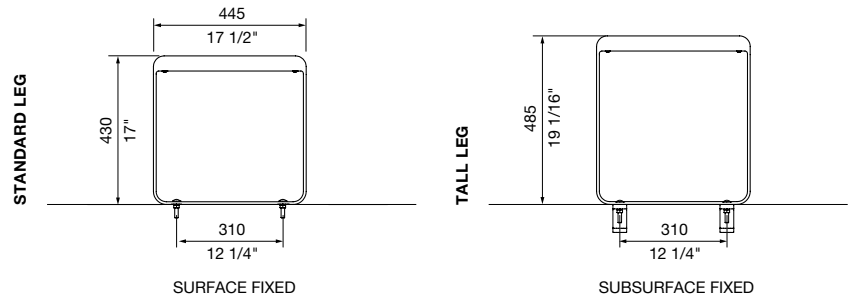

The Linea range is sleek and minimal. 100% stainless steel frames support many different colours, lengths and mounting types, including plinth and wall-fixed options. Linea offers configurations that fully comply with Australian standards for accessibility (AS1428.2).

MCODE:
LIB6

DIMENSIONS:
445W x 430H x various lengths (mm)
17 1/2" W x 17" H x various lengths

Select one box per category to specify your product.

LEGS AND MOUNTING:

- ☐ Standard leg
  - ☐ Surface fixed
  - ☐ Subsurface fixed
  - ☐ Freestanding
- ☐ Tall leg
  - ☐ Surface fixed
  - ☐ Subsurface fixed
  - ☐ Freestanding
- ☐ Wall
  - ☐ Fixed to side of wall
- ☐ Plinth
  - ☐ Fixed to top of wall

FRAME:

- ☐ Stainless 304 powder coated ([see colour chart](#))

BATTEN:

Street Furniture Australia uses sustainable timber from certified managed forests. Timber requires oiling every three months. For a timber look with low maintenance, choose aluminium woodgrain.

- ☐ Eco-certified Jarrah hardwood, oiled (PEFC)
- ☐ Aluminium anodised
- ☐ Aluminium powder coated ([see colour chart](#))
- ☐ Aluminium woodgrain ([see colour chart](#))
- ☐ Tailored

LINEA BENCH
1800MM