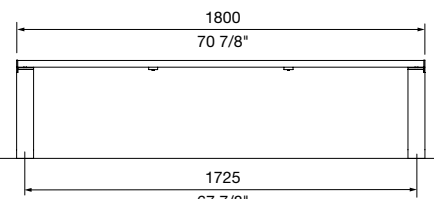

The Linea range is sleek and minimalist. 100% stainless steel frames support many different colours, lengths and mounting types, including plinth and wall-fixed options.

MCODE:
LIB6

DIMENSIONS:
445W x 430H x various lengths (mm)
17 1/2" W x 17" H x various lengths

- 600mm | 23 5/8"
- 1200mm | 47 1/4"
- 1500mm | 59 1/16"
- 1800mm | 70 7/8"
- 2100mm | 82 11/16"
- Tailored

Some options incur additional fees and lead time.

Need more information?

For a brochure, image gallery, CAD downloads, installation and maintenance guides, go to:

FRONT VIEW
1200mm

PLAN

FRONT VIEW
1500mm

PLAN

FRONT VIEW
1800mm

PLAN

FRONT VIEW
2100mm