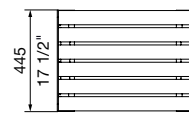

The Linea range is sleek and minimalist. 100% stainless steel frames support many different colours, lengths and mounting types, including plinth and wall-fixed options.

MCODE:
LIB6

DIMENSIONS:
445W x 430H x various lengths (mm)
17 1/2" W x 17" H x various lengths

- 600mm | 23 5/8"
- 1200mm | 47 1/4"
- 1500mm | 59 1/16"
- 1800mm | 70 7/8"
- 2100mm | 82 11/16"
- Tailored

Some options incur additional fees and lead time.

Need more information?

For a brochure, image gallery, CAD downloads, installation and maintenance guides, go to:

streetfurniture.com/au/product/linea-bench/

Quick links:

streetfurniture.com/au/colour-chart/

streetfurniture.com/au/warranty/

streetfurniture.com/au/parts-promise/

PLAN

FRONT VIEW
600mm

PLAN

FRONT VIEW
1200mm

PLAN

FRONT VIEW
1500mm

PLAN

FRONT VIEW
1800mm

PLAN

FRONT VIEW
2100mm