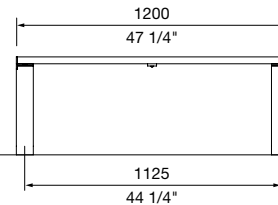

The Linea range is sleek and minimalist. 100% stainless steel frames support many different colours, lengths and mounting types, including plinth and wall-fixed options.

MCODE:
LIB6

DIMENSIONS:
445W x 430H x various lengths (mm)
17 1/2" W x 17" H x various lengths

- 600mm | 23 5/8"
- 1200mm | 47 1/4"
- 1500mm | 59 1/16"
- 1800mm | 70 7/8"
- 2100mm | 82 11/16"
- Tailored

Some options incur additional fees and lead time.

Need more information?

For a brochure, image gallery, CAD downloads, installation and maintenance guides, go to:

streetfurniture.com/au/product/linea-bench/

Quick links:

streetfurniture.com/au/colour-chart/

streetfurniture.com/au/warranty/

streetfurniture.com/au/parts-promise/

PLAN

FRONT VIEW
600mm

PLAN

FRONT VIEW
1200mm

PLAN

FRONT VIEW
1500mm

PLAN

FRONT VIEW
1800mm

PLAN

FRONT VIEW
2100mm