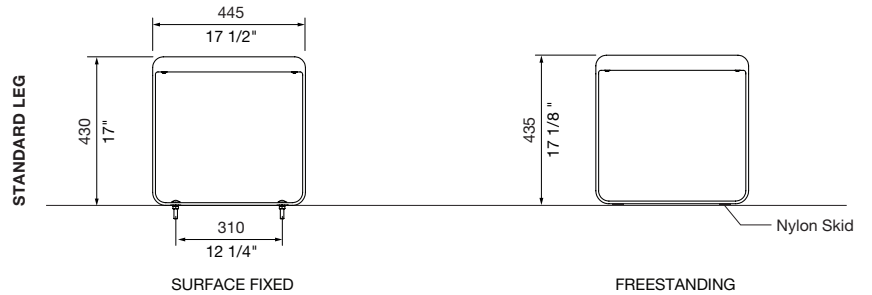

linea bench

The Linea range is sleek and minimalist. 100% stainless steel frames support many different colours, lengths and mounting types, including plinth and wall-fixed options.

DIMENSIONS:
445W x 430H x various lengths (mm)
17 1/2" W x 17" H x various lengths

Select one box per category to specify your product.

LEGS AND MOUNTING:

- ☐ Standard leg
  - ☐ Surface fixed
  - ☐ Subsurface fixed
  - ☐ Freestanding
- ☐ Tall leg
  - ☐ Surface fixed
  - ☐ Subsurface fixed
  - ☐ Freestanding
- ☐ Wall
  - ☐ Fixed to side of wall
  - ☐ Plinth
    - ☐ Fixed to top of wall

FRAME:

[See colour chart](#)

- ☐ Stainless 304 powder coated

BATTEN:

- ☐ Aluminium Woodgrain [See Colour Chart](#)
- ☐ Aluminium Powder Coated [See Colour Chart](#)
- ☐ Aluminium Anodised
- ☐ Eco-certified Hardwood Oiled*

*Sourced from certified managed forests (PEFC or FSC). Hardwood needs re-oiling every 3 months. For a wood look with low maintenance, choose Aluminium Woodgrain (also known as Wood Without Worry).

LINEA BENCH
3-seater 1800mm