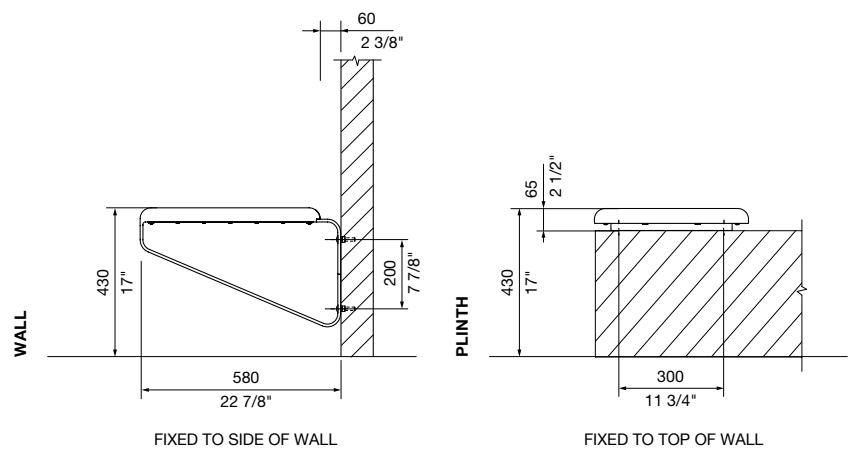

The Linea range is sleek and minimal. 100% stainless steel frames support many different colours, lengths and mounting types, including plinth and wall-fixed options. Linea offers configurations that fully comply with Australian standards for accessibility (AS1428.2).

MCODE:
LIB6

DIMENSIONS:
445W x 430H x various lengths (mm)
17 1/2" W x 17" H x various lengths

Select one box per category to specify your product.

LEGS AND MOUNTING:

- ☐ Standard leg
  - ☐ Surface fixed
  - ☐ Subsurface fixed
  - ☐ Freestanding
- ☐ Tall leg
  - ☐ Surface fixed
  - ☐ Subsurface fixed
  - ☐ Freestanding
- ☐ Wall
  - ☐ Fixed to side of wall
- ☐ Plinth
  - ☐ Fixed to top of wall

FRAME:

- ☐ Stainless 304 powder coated ([see colour chart](#))

BATTEN:

Street Furniture Australia uses sustainable timber from certified managed forests. Timber requires oiling every three months. For a timber look with low maintenance, choose aluminium woodgrain.

- ☐ Eco-certified Jarrah hardwood, oiled (PEFC)
- ☐ Aluminium anodised
- ☐ Aluminium powder coated ([see colour chart](#))
- ☐ Aluminium woodgrain ([see colour chart](#))
- ☐ Tailored

LINEA BENCH
1800MM