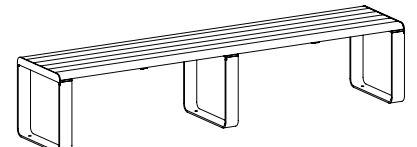

linea bench

The Linea range is sleek and minimalist. 100% stainless steel frames support many different colours, lengths and mounting types, including plinth and wall-fixed options.

DIMENSIONS:
 445W x 430H x various lengths (mm)
 17 1/2" W x 17" H x various lengths

Select one box per category to specify your product.

LEGS AND MOUNTING:

- Standard leg
 - Surface fixed
 - Subsurface fixed
 - Freestanding
- Tall leg
 - Surface fixed
 - Subsurface fixed
 - Freestanding
- Wall
 - Fixed to side of wall
 - Plinth
 - Fixed to top of wall

LINEA BENCH
3.5-seater 2100mm

linea bench

This is a carbon neutral product.

LENGTH:

- 1-seater 600mm | 23 5/8"
- 2-seater 1200mm | 47 1/4"
- 2.5-seater 1500mm | 59 1/16"
- 3-seater 1800mm | 70 7/8"
- 3.5-seater 2100mm | 82 11/16"
- Tailored