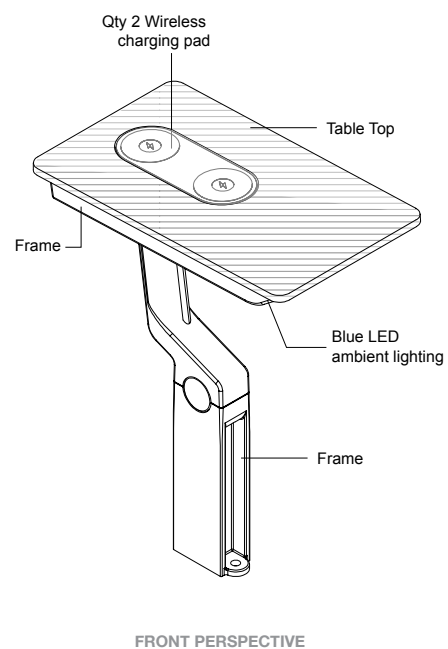

PowerMe™ Table outdoor offers wireless charging only and optional public WiFi 4G. Best for outdoors.

Available as a standalone unit or integrate with a range of seats including Classic Galleria, Mall, Concourse, Termini and Aria.

MCODE:
PM1.5

DIMENSIONS:
300W x 520L x 680H (mm)
11 13/16" W x 20 1/2" L x 26 3/4" H

Select one box per category to specify your product.

CHARGING OPTIONS:

- ☐ Qty 2 wireless charging
- ☐ Tailored

WIFI 4G:

Additional cost applies.

- ☐ No
- ☐ Yes

WATT WATCHER:

Additional cost applies.

- ☐ No
- ☐ Yes

MOUNTING:

- ☐ Surface fixed
- ☐ Subsurface fixed
- ☐ Freestanding

TABLE TOP COLOUR:

- ☐ Textura
  - ☐ Ironstone
  - ☐ Deep Ocean
  - ☐ Jasper
  - ☐ Woodland Grey
  - ☐ Dark Bronze
  - ☐ Monument
  - ☐ Black
- ☐ Other (*see colour chart*)

Integrated PowerMe Outdoor
2 x Aria 2-seater, PowerMe centred, with Splay legs and arms
2S-PM1.5-2S