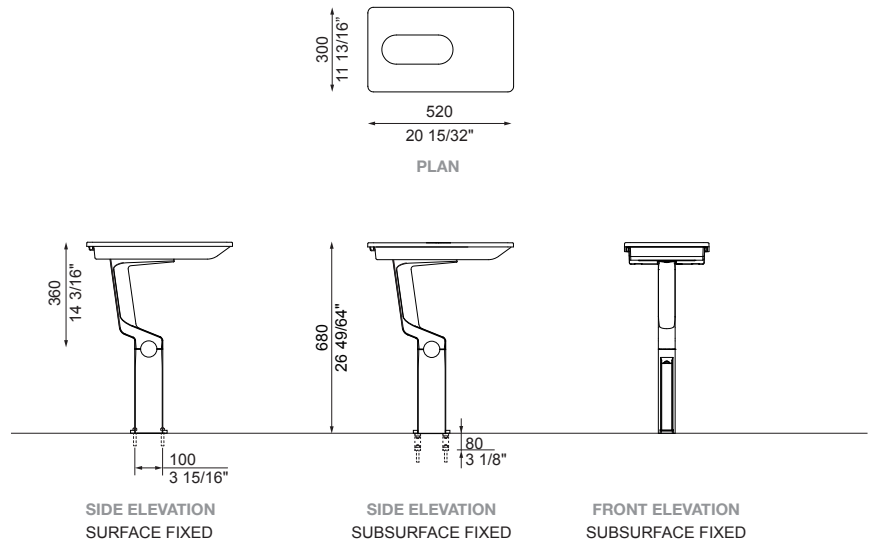

PowerMe™ Outdoor Table offer wireless charging only and optional public WiFi 4G. Best for outdoors.

Available as a standalone unit or integrate with a range of seats including Classic Galleria, Mall, Concourse, Termini and Aria.

Powerme™ Outdoor Table has an IP rating of 55.

MCODE:
PM1.5

DIMENSIONS:
300W x 520L x 680H (mm)
11 13/16" W x 20 1/2" L x 26 3/4" H

Select one box per category to specify your product.

CHARGING OPTIONS:

- ☐ Qty 2 wireless charging
- ☐ Tailored

WIFI 4G:

Additional cost applies.

- ☐ No
- ☐ Yes

WATT WATCHER:

Power monitoring. Additional cost applies.

- ☐ No
- ☐ Yes

MOUNTING:

- ☐ Surface fixed
- ☐ Subsurface fixed

TABLE TOP COLOUR:

- ☐ Textura
  - ☐ Ironstone
  - ☐ Deep Ocean
  - ☐ Jasper
  - ☐ Woodland Grey
  - ☐ Dark Bronze
  - ☐ Monument
  - ☐ Black
- ☐ Other (*see colour chart*)

Integrated PowerMe Outdoor
2 x Aria 2-seater, PowerMe centred, with Splay legs and arms
2S-PM1.5-2S