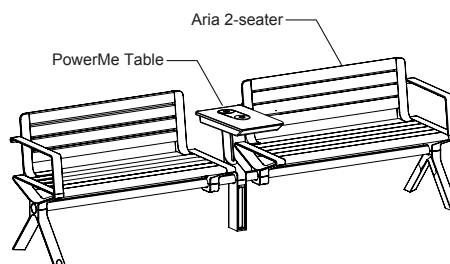

PowerMe™ Outdoor Table offer wireless charging only and optional public WiFi 4G. Best for outdoors.

Available as a standalone unit or integrate with a range of seats including Classic Galleria, Mall, Concourse, Termini and Aria.

Powerme™ Outdoor Table has an IP rating of 55.

MCODE:
PM1.5

DIMENSIONS:
300W x 520L x 680H (mm)
11 13/16" W x 20 1/2" L x 26 3/4" H

Select one box per category to specify your product.

CHARGING OPTIONS:

- ☐ Qty 2 wireless charging
- ☐ Tailored

WIFI 4G:

Additional cost applies.

- ☐ No
- ☐ Yes

WATT WATCHER:

Power monitoring. Additional cost applies.

- ☐ No
- ☐ Yes

MOUNTING:

- ☐ Surface fixed
- ☐ Subsurface fixed

TABLE TOP COLOUR:

- ☐ Textura
  - ☐ Ironstone
  - ☐ Deep Ocean
  - ☐ Jasper
  - ☐ Woodland Grey
  - ☐ Dark Bronze
  - ☐ Monument
  - ☐ Black
- ☐ Other (*see colour chart*)

Integrated PowerMe Outdoor
2 x Aria 2-seater, PowerMe centred, with Splay legs and arms
2S-PM1.5-2S