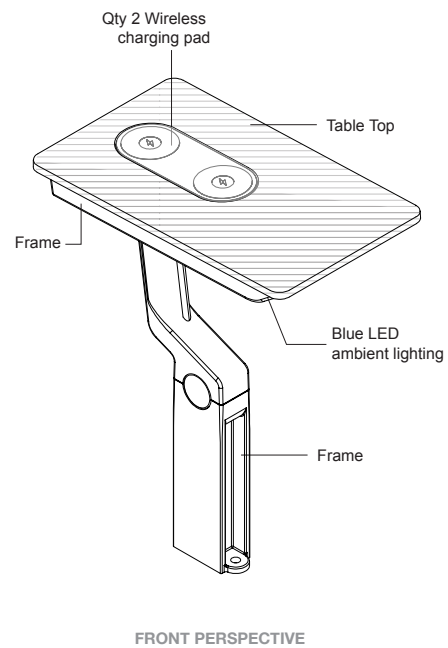

PowerMe™ Outdoor Table offer wireless charging only and optional public WiFi 4G. Best for outdoors.

Available as a standalone unit or integrate with a range of seats including Classic Galleria, Mall, Concourse, Termini and Aria.

Powerme™ Outdoor Table has an IP rating of 55.

MCODE:
PM1.5

DIMENSIONS:
300W x 520L x 680H (mm)
11 13/16" W x 20 1/2" L x 26 3/4" H

Select one box per category to specify your product.

CHARGING OPTIONS:

- ☐ Qty 2 wireless charging
- ☐ Tailored

WIFI 4G:

Additional cost applies.

- ☐ No
- ☐ Yes

WATT WATCHER:

Power monitoring. Additional cost applies.

- ☐ No
- ☐ Yes

MOUNTING:

- ☐ Surface fixed
- ☐ Subsurface fixed

TABLE TOP COLOUR:

- ☐ Textura
  - ☐ Ironstone
  - ☐ Deep Ocean
  - ☐ Jasper
  - ☐ Woodland Grey
  - ☐ Dark Bronze
  - ☐ Monument
  - ☐ Black
- ☐ Other (*see colour chart*)

Integrated PowerMe Outdoor
2 x Aria 2-seater, PowerMe centred, with Splay legs and arms
2S-PM1.5-2S