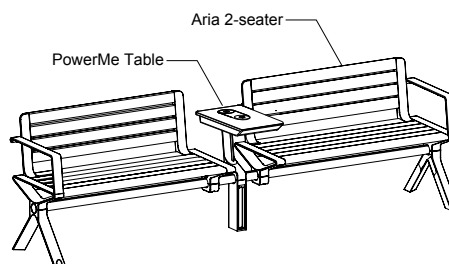

Integrated PowerMe Outdoor
2 x Aria 2-seater, PowerMe centred, with Splay legs and arms
2S-PM1.5-2S

FRAME COLOUR:

- Textura
 - Ironstone
 - Deep Ocean
 - Jasper
 - Woodland Grey
 - Dark Bronze
 - Monument
 - Black
- Other (*see colour chart*)