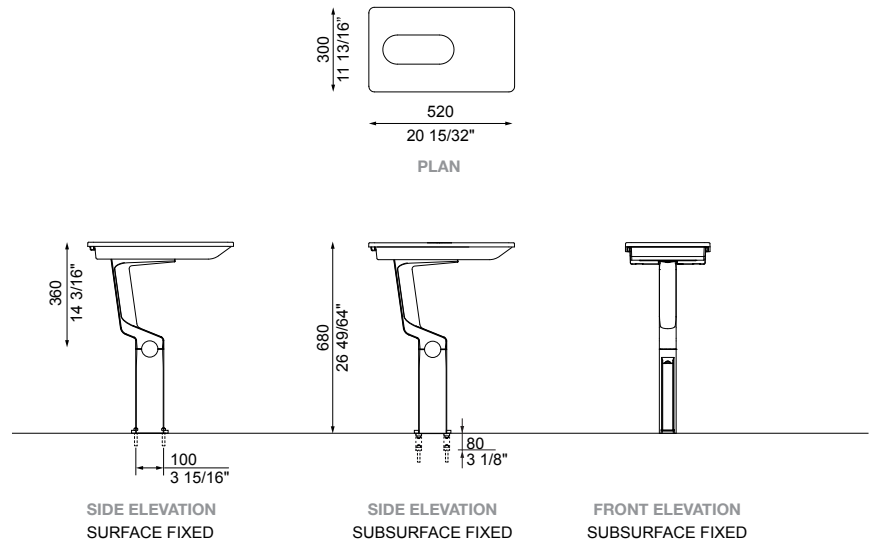

PowerMe™ Table outdoor offers wireless charging only and optional public WiFi 4G. Best for outdoors.

Available as a standalone unit or integrate with a range of seats including Classic Galleria, Mall, Concourse, Termini and Aria.

MCODE:
PM1.5

DIMENSIONS:
300W x 520L x 680H (mm)
11 13/16" W x 20 1/2" L x 26 3/4" H

Select one box per category to specify your product.

CHARGING OPTIONS:

- ☐ Qty 2 wireless charging
- ☐ Tailored

WIFI 4G:

Additional cost applies.

- ☐ No
- ☐ Yes

WATT WATCHER:

Additional cost applies.

- ☐ No
- ☐ Yes

MOUNTING:

- ☐ Surface fixed
- ☐ Subsurface fixed
- ☐ Freestanding

TABLE TOP COLOUR:

- ☐ Textura
  - ☐ Ironstone
  - ☐ Deep Ocean
  - ☐ Jasper
  - ☐ Woodland Grey
  - ☐ Dark Bronze
  - ☐ Monument
  - ☐ Black
- ☐ Other (*see colour chart*)

Integrated PowerMe Outdoor
2 x Aria 2-seater, PowerMe centred, with Splay legs and arms
2S-PM1.5-2S