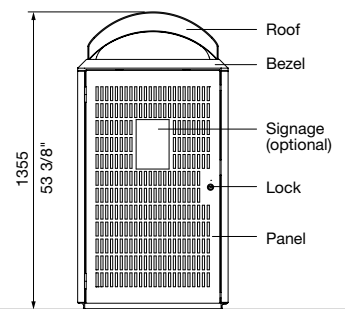

MCODE:  
WBE-M240

DIMENSIONS:  
685L x 750W x 1335H (mm)  
27" L x 29 1/2" W x 53 3/8" H

Select one box per category to specify your product.

**PERFORATION:**

- Slots
- Solid
- Tailored

**BODY:**

- Aluminium powder coated (*see colour chart*)
- Stainless 316 No.4 finish (brushed)

- No
- Yes

TOP VIEW

SIDE VIEW

FRONT VIEW

SLOTS

NONE (SOLID)

PERFORATION OPTIONS

GARBAGE