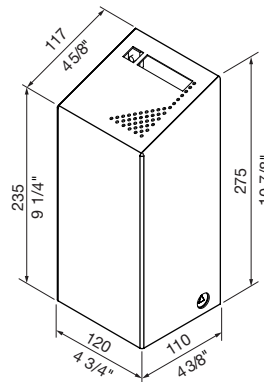

BOTTOM VIEW

FRONT VIEW

SURFACE FIXED

BOTTOM VIEW

FRONT VIEW

FREESTANDING

MOUNTING OPTIONS

ASH BOX
(OPTIONAL)

DIMENSIONS:
685L x 750W x 1335H (mm)
27" L x 29 1/2" W x 53 3/8" H

Select one box per category to specify your product.

PERFORATION:

- Slots
- Solid
- Tailored

BODY:

- Aluminium powder coated (*see colour chart*)
- Stainless 316 No.4 finish (brushed)