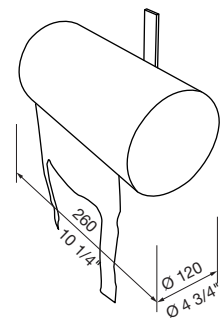

**BOTTOM VIEW**

**FRONT VIEW**

**SURFACE FIXED**

**BOTTOM VIEW**

**FRONT VIEW**

**FREESTANDING**

**MOUNTING OPTIONS**

**ASH BOX (OPTIONAL)**

MCODE:  
WBE-M240

DIMENSIONS:  
685L x 750W x 1335H (mm)  
27" L x 29 1/2" W x 53 3/8" H

Select one box per category to specify your product.

**PERFORATION:**

- Slots
- Solid
- Tailored

**BODY:**

- Aluminium powder coated (*see colour chart*)
- Stainless 316 No.4 finish (brushed)