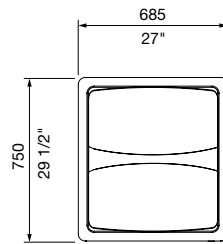

DIMENSIONS:
685L x 750W x 1335H (mm)
27" L x 29 1/2" W x 53 3/8" H

Select one box per category to specify your product.

PERFORATION:

- Slots
- Solid
- Tailored

BODY:

- Aluminium powder coated (*see colour chart*)
- Stainless 316 No.4 finish (brushed)

- No
- Yes

TOP VIEW

SIDE VIEW

FRONT VIEW

SLOTS

NONE (SOLID)

PERFORATION OPTIONS

GARBAGE