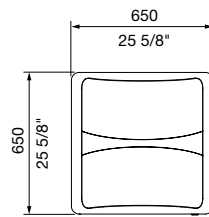

The iconic winged Monsoon roof is designed to shed rainwater and deter birds from entering, scavenging and perching on bins—a common problem in cities along coastal areas.

MCODE:
WBE-M120

DIMENSIONS:
650L x 650W x 1220H (mm)
25 5/8" L x 25 5/8" W x 48" H

Select one box per category to specify your product.

PERFORATION:

- ☐ Slots
- ☐ Solid
- ☐ Tailored

BODY:

- ☐ Aluminium powder coated (*see colour chart*)
- ☐ Stainless 316 No.4 finish (brushed)

SIGNAGE:

Sublimated metal plate

- ☐ None (standard)
- ☐ Garbage (Lobster Red)
- ☐ Recycle (Brilliant Yellow)
- ☐ Tailored

MOUNTING:

- ☐ Surface fixed
- ☐ Freestanding
- ☐ Tailored

ASH BOX:

- ☐ No
- ☐ Yes

DOG BAG DISPENSER:

- ☐ No
- ☐ Yes

TOP VIEW