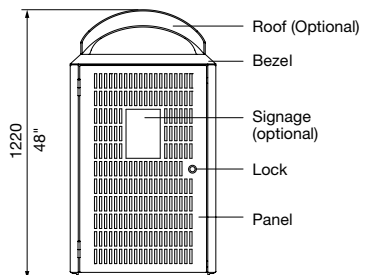

The iconic winged Monsoon roof is designed to shed rainwater and deter birds from entering, scavenging and perching on bins—a common problem in cities along coastal areas.

MCODE:
WBE-M120

DIMENSIONS:
650L x 650W x 1220H (mm)
25 5/8" L x 25 5/8" W x 48" H

Select one box per category to specify your product.

PERFORATION:

- ☐ Slots
- ☐ Solid
- ☐ Tailored

BODY:

- ☐ Aluminium powder coated (*see colour chart*)
- ☐ Stainless 316 No.4 finish (brushed)

SIGNAGE:

Sublimated metal plate

- ☐ None (standard)
- ☐ Garbage (Lobster Red)
- ☐ Recycle (Brilliant Yellow)
- ☐ Tailored

MOUNTING:

- ☐ Surface fixed
- ☐ Freestanding
- ☐ Tailored

ASH BOX:

- ☐ No
- ☐ Yes

DOG BAG DISPENSER:

- ☐ No
- ☐ Yes

FRONT VIEW

SIGNAGE OPTIONS