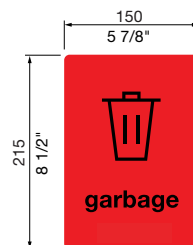

SIDE VIEW

FRONT VIEW

SLOTS

NONE (SOLID)

PERFORATION OPTIONS

GARBAGE

RECYCLE

TAILORED

DIMENSIONS:
685L x 750W x 1335H (mm)
27" L x 29 1/2" W x 53 3/8" H

Select one box per category to specify your product.

PERFORATION:

- Slots
- Solid
- Tailored

BODY:

- Aluminium powder coated (*see colour chart*)
- Stainless 316 No.4 finish (brushed)