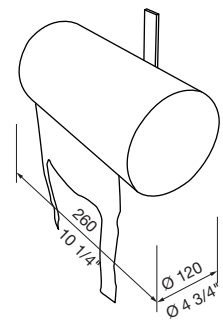

MCODE:  
WBE-M240

DIMENSIONS:  
685L x 750W x 1335H (mm)  
27" L x 29 1/2" W x 53 3/8" H

Select one box per category to specify your product.

**PERFORATION:**

- Slots
- Solid
- Tailored

**BODY:**

- Aluminium powder coated (*see colour chart*)
- Stainless 316 No.4 finish (brushed)

BOTTOM VIEW

BOTTOM VIEW

FRONT VIEW

SURFACE FIXED

FRONT VIEW

FREESTANDING

**MOUNTING OPTIONS**

ASH BOX  
(OPTIONAL)