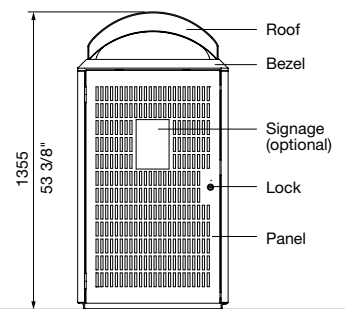

DIMENSIONS:
685L x 750W x 1335H (mm)
27" L x 29 1/2" W x 53 3/8" H

Select one box per category to specify your product.

PERFORATION:

- Slots
- Solid
- Tailored

BODY:

- Aluminium powder coated (*see colour chart*)
- Stainless 316 No.4 finish (brushed)

- No
- Yes

TOP VIEW

SIDE VIEW

FRONT VIEW

SLOTS

NONE (SOLID)

PERFORATION OPTIONS

GARBAGE