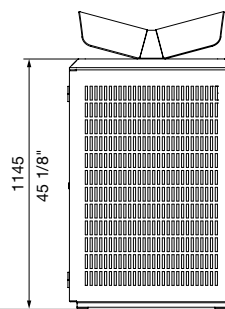

The iconic winged Monsoon roof is designed to shed rainwater and deter birds from entering, scavenging and perching on bins—a common problem in cities along coastal areas.

MCODE:
WBE-M240

DIMENSIONS:
685L x 750W x 1335H (mm)
27" L x 29 1/2" W x 53 3/8" H

Select one box per category to specify your product.

PERFORATION:

- ☐ Slots
- ☐ Solid
- ☐ Tailored

BODY:

- ☐ Aluminium powder coated (*see colour chart*)
- ☐ Stainless 316 No.4 finish (brushed)

SIGNAGE:

Sublimated metal plate

- ☐ None (standard)
- ☐ Garbage (Lobster Red)
- ☐ Recycle (Brilliant Yellow)
- ☐ Tailored

MOUNTING:

- ☐ Surface fixed
- ☐ Freestanding
- ☐ Tailored

ASH BOX:

- ☐ No
- ☐ Yes

DOG BAG DISPENSER:

- ☐ No
- ☐ Yes

SIDE VIEW