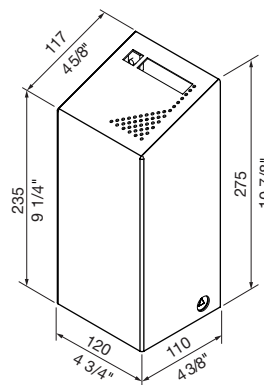

BOTTOM VIEW

FRONT VIEW

SURFACE FIXED

BOTTOM VIEW

FRONT VIEW

FREESTANDING

**MOUNTING OPTIONS**

ASH BOX  
(OPTIONAL)

MCODE:  
WBE-M240

DIMENSIONS:  
685L x 750W x 1335H (mm)  
27" L x 29 1/2" W x 53 3/8" H

Select one box per category to specify your product.

**PERFORATION:**

- Slots
- Solid
- Tailored

**BODY:**

- Aluminium powder coated (*see colour chart*)
- Stainless 316 No.4 finish (brushed)