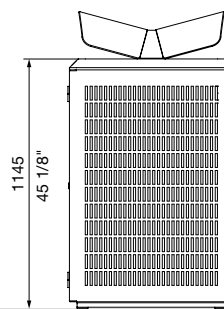

The iconic winged Monsoon roof is designed to shed rainwater and deter birds from entering, scavenging and perching on bins—a common problem in cities along coastal areas.

MCODE:
WBE-M240

DIMENSIONS:
685L x 750W x 1335H (mm)
27" L x 29 1/2" W x 53 3/8" H

Select one box per category to specify your product.

PERFORATION:

- ☐ Slots
- ☐ Solid
- ☐ Tailored

BODY:

- ☐ Aluminium powder coated (*see colour chart*)
- ☐ Stainless 316 No.4 finish (brushed)

SIGNAGE:

Sublimated metal plate

- ☐ None (standard)
- ☐ Garbage (Lobster Red)
- ☐ Recycle (Brilliant Yellow)
- ☐ Tailored

MOUNTING:

- ☐ Surface fixed
- ☐ Freestanding
- ☐ Tailored

ASH BOX:

- ☐ No
- ☐ Yes

DOG BAG DISPENSER:

- ☐ No
- ☐ Yes

SIDE VIEW

SIGNAGE OPTIONS