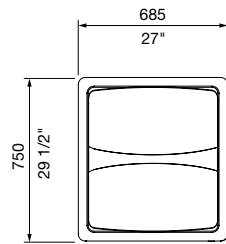

MCODE:  
WBE-M240

DIMENSIONS:  
685L x 750W x 1335H (mm)  
27" L x 29 1/2" W x 53 3/8" H

Select one box per category to specify your product.

**PERFORATION:**

- Slots
- Solid
- Tailored

**BODY:**

- Aluminium powder coated (*see colour chart*)
- Stainless 316 No.4 finish (brushed)

- No
- Yes

TOP VIEW

SIDE VIEW

FRONT VIEW

SLOTS

NONE (SOLID)

PERFORATION OPTIONS

GARBAGE