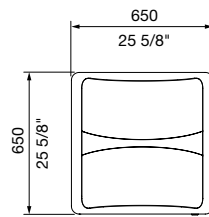

The iconic winged Monsoon roof is designed to shed rainwater and deter birds from entering, scavenging and perching on bins—a common problem in cities along coastal areas.

MCODE:
WBE-M120

DIMENSIONS:
650L x 650W x 1220H (mm)
25 5/8" L x 25 5/8" W x 48" H

Select one box per category to specify your product.

PERFORATION:

- ☐ Slots
- ☐ Solid
- ☐ Tailored

BODY:

- ☐ Aluminium powder coated (*see colour chart*)
- ☐ Stainless 316 No.4 finish (brushed)

SIGNAGE:

Sublimated metal plate

- ☐ None (standard)
- ☐ Garbage (Lobster Red)
- ☐ Recycle (Brilliant Yellow)
- ☐ Tailored

MOUNTING:

- ☐ Surface fixed
- ☐ Freestanding
- ☐ Tailored

ASH BOX:

- ☐ No
- ☐ Yes

DOG BAG DISPENSER:

- ☐ No
- ☐ Yes

TOP VIEW