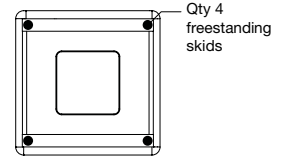

BOTTOM VIEW

FRONT VIEW

SURFACE FIXED

BOTTOM VIEW

FRONT VIEW

FREESTANDING

MOUNTING OPTIONS

ASH BOX
(OPTIONAL)

DIMENSIONS:
685L x 750W x 1335H (mm)
27" L x 29 1/2" W x 53 3/8" H

Select one box per category to specify your product.

PERFORATION:

- Slots
- Solid
- Tailored

BODY:

- Aluminium powder coated (*see colour chart*)
- Stainless 316 No.4 finish (brushed)