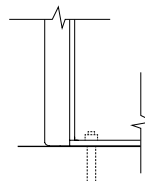

FRONT VIEW

SURFACE FIXED