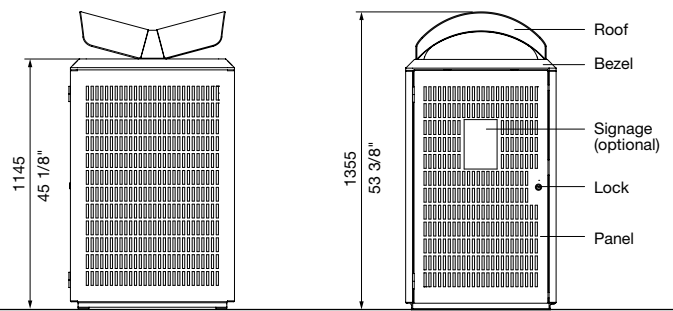

SIDE VIEW

FRONT VIEW

SIGNAGE OPTIONS