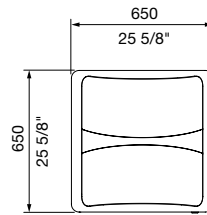

The iconic winged Monsoon roof is designed to shed rainwater and deter birds from entering, scavenging and perching on bins—a common problem in cities along coastal areas.

MCODE:
WBE-M120

DIMENSIONS:
650L x 650W x 1220H (mm)
25 5/8" L x 25 5/8" W x 48" H

Select one box per category to specify your product.

PERFORATION:

- ☐ Slots
- ☐ Solid
- ☐ Tailored

BODY:

- ☐ Aluminium powder coated (*see colour chart*)
- ☐ Stainless 316 No.4 finish (brushed)

SIGNAGE:

Sublimated metal plate

- ☐ None (standard)
- ☐ Garbage (Lobster Red)
- ☐ Recycle (Brilliant Yellow)
- ☐ Tailored

MOUNTING:

- ☐ Surface fixed
- ☐ Freestanding
- ☐ Tailored

ASH BOX:

- ☐ No
- ☐ Yes

DOG BAG DISPENSER:

- ☐ No
- ☐ Yes

TOP VIEW