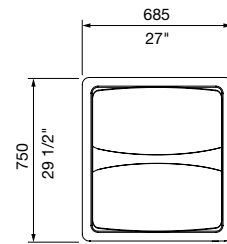

The iconic winged Monsoon roof is designed to shed rainwater and deter birds from entering, scavenging and perching on bins—a common problem in cities along coastal areas.

MCODE:
WBE-M240

DIMENSIONS:
685L x 750W x 1335H (mm)
27" L x 29 1/2" W x 53 3/8" H

Select one box per category to specify your product.

PERFORATION:

- ☐ Slots
- ☐ Solid
- ☐ Tailored

BODY:

- ☐ Aluminium powder coated (*see colour chart*)
- ☐ Stainless 316 No.4 finish (brushed)

SIGNAGE:

Sublimated metal plate

- ☐ None (standard)
- ☐ Garbage (Lobster Red)
- ☐ Recycle (Brilliant Yellow)
- ☐ Tailored

MOUNTING:

- ☐ Surface fixed
- ☐ Freestanding
- ☐ Tailored

ASH BOX:

- ☐ No
- ☐ Yes

DOG BAG DISPENSER:

- ☐ No
- ☐ Yes

TOP VIEW