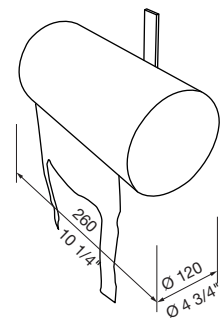

DOG BAG DISPENSER (OPTIONAL)