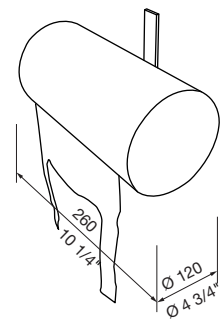

BOTTOM VIEW

FRONT VIEW

SURFACE FIXED

BOTTOM VIEW

FRONT VIEW

FREESTANDING

MOUNTING OPTIONS

ASH BOX
(OPTIONAL)

DIMENSIONS:
685L x 750W x 1335H (mm)
27" L x 29 1/2" W x 53 3/8" H

Select one box per category to specify your product.

PERFORATION:

- Slots
- Solid
- Tailored

BODY:

- Aluminium powder coated (*see colour chart*)
- Stainless 316 No.4 finish (brushed)