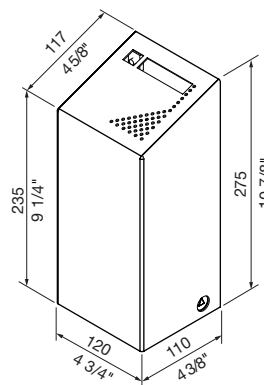

MCODE:  
WBE-M240

DIMENSIONS:  
685L x 750W x 1335H (mm)  
27" L x 29 1/2" W x 53 3/8" H

Select one box per category to specify your product.

**PERFORATION:**

- Slots
- Solid
- Tailored

**BODY:**

- Aluminium powder coated (*see colour chart*)
- Stainless 316 No.4 finish (brushed)

BOTTOM VIEW

BOTTOM VIEW

FRONT VIEW

SURFACE FIXED

FRONT VIEW

FREESTANDING

**MOUNTING OPTIONS**

ASH BOX  
(OPTIONAL)