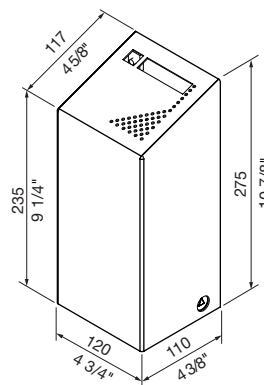

DIMENSIONS:
685L x 750W x 1335H (mm)
27" L x 29 1/2" W x 53 3/8" H

Select one box per category to specify your product.

PERFORATION:

- Slots
- Solid
- Tailored

BODY:

- Aluminium powder coated (*see colour chart*)
- Stainless 316 No.4 finish (brushed)

- streetfurniture.com/au/colour-chart/
- streetfurniture.com/au/warranty/
- streetfurniture.com/au/parts-promise/

BOTTOM VIEW

FRONT VIEW

SURFACE FIXED

BOTTOM VIEW

FRONT VIEW

FREESTANDING

MOUNTING OPTIONS