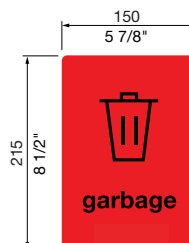

DIMENSIONS:
685L x 750W x 1335H (mm)
27" L x 29 1/2" W x 53 3/8" H

Select one box per category to specify your product.

PERFORATION:

- Slots
- Solid
- Tailored

BODY:

- Aluminium powder coated (*see colour chart*)
- Stainless 316 No.4 finish (brushed)

- No
- Yes

TOP VIEW

SIDE VIEW

FRONT VIEW

SLOTS

NONE (SOLID)

PERFORATION OPTIONS

GARBAGE

RECYCLE

TAILORED

SIGNAGE OPTIONS

OPENING INSERT:

- None
- Circle (Brilliant Yellow)
- Slot (Brilliant Yellow)
- Tailored

Some options incur additional fees and lead time.

NONE (STANDARD)

CIRCLE