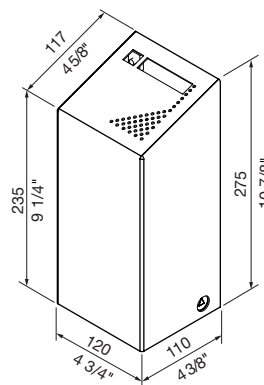

**BOTTOM VIEW**

**FRONT VIEW**

**SURFACE FIXED**

**BOTTOM VIEW**

**FRONT VIEW**

**FREESTANDING**

**MOUNTING OPTIONS**

**ASH BOX (OPTIONAL)**

MCODE:  
WBE-M240

DIMENSIONS:  
685L x 750W x 1335H (mm)  
27" L x 29 1/2" W x 53 3/8" H

Select one box per category to specify your product.

**PERFORATION:**

- Slots
- Solid
- Tailored

**BODY:**

- Aluminium powder coated (*see colour chart*)
- Stainless 316 No.4 finish (brushed)