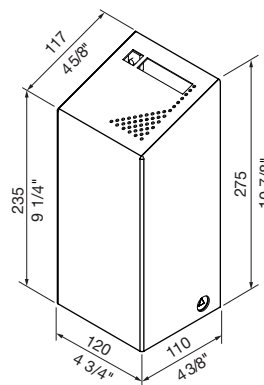

MOUNTING OPTIONS

ASH BOX (OPTIONAL)