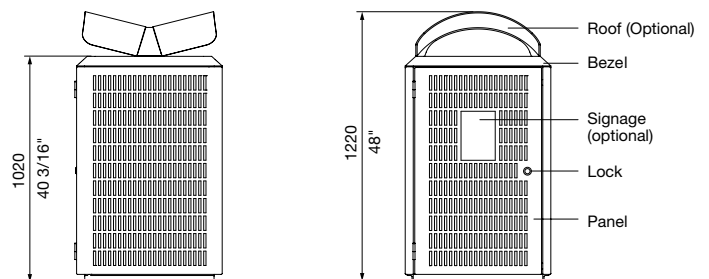

The iconic winged Monsoon roof is designed to shed rainwater and deter birds from entering, scavenging and perching on bins—a common problem in cities along coastal areas.

MCODE:
WBE-M120

DIMENSIONS:
650L x 650W x 1220H (mm)
25 5/8" L x 25 5/8" W x 48" H

Select one box per category to specify your product.

PERFORATION:

- ☐ Slots
- ☐ Solid
- ☐ Tailored

BODY:

- ☐ Aluminium powder coated (*see colour chart*)
- ☐ Stainless 316 No.4 finish (brushed)

SIGNAGE:

Sublimated metal plate

- ☐ None (standard)
- ☐ Garbage (Lobster Red)
- ☐ Recycle (Brilliant Yellow)
- ☐ Tailored

MOUNTING:

- ☐ Surface fixed
- ☐ Freestanding
- ☐ Tailored

ASH BOX:

- ☐ No
- ☐ Yes

DOG BAG DISPENSER:

- ☐ No
- ☐ Yes

SIDE VIEW

FRONT VIEW