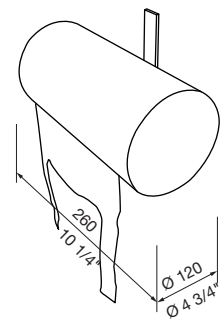

BOTTOM VIEW

FRONT VIEW

SURFACE FIXED

BOTTOM VIEW

FRONT VIEW

FREESTANDING

**MOUNTING OPTIONS**

ASH BOX  
(OPTIONAL)

MCODE:  
WBE-M240

DIMENSIONS:  
685L x 750W x 1335H (mm)  
27" L x 29 1/2" W x 53 3/8" H

Select one box per category to specify your product.

**PERFORATION:**

- Slots
- Solid
- Tailored

**BODY:**

- Aluminium powder coated (*see colour chart*)
- Stainless 316 No.4 finish (brushed)