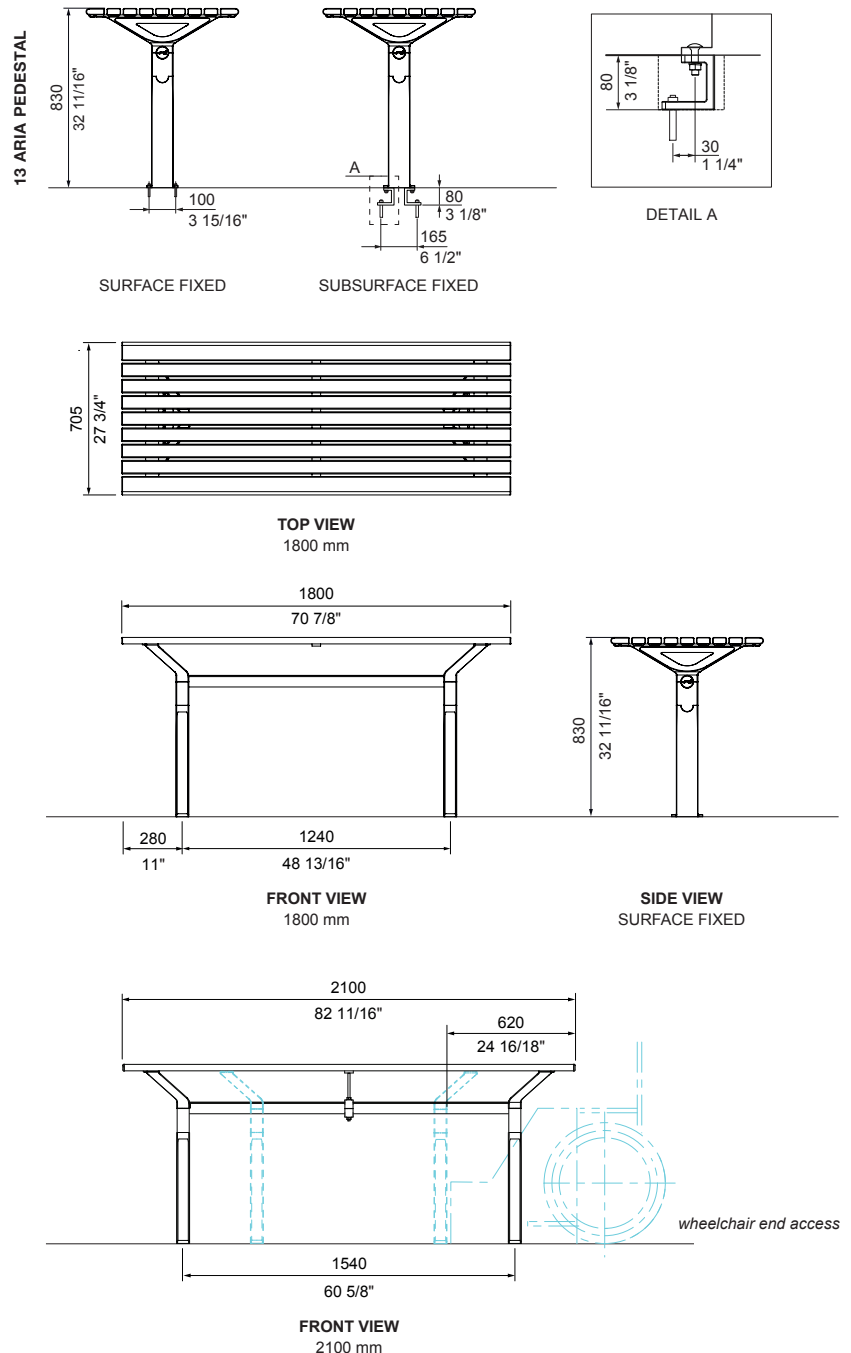

Create places to eat, work and dine with the Aria Table. Complies with DDA requirements for wheelchair access.

MCODE:
CMA6-DDA

DIMENSIONS:
705W x 830H x various lengths (mm)
27 3/4" W x 32 11/16" H x various lengths

Select one box per category to specify your product.

LENGTH:

- 1800mm | 70 7/8"
- 2100mm | 82 11/16"
- Tailored

LEGS AND MOUNTING:

Legs may require basic assembly on-site. Legs are fixed heights.

- 13 Aria Pedestal
 - Surface fixed
 - Subsurface fixed

- Match batten colour
- Match frame colour
- Tailored (*see colour chart*)

WHEELCHAIR ACCESS:

When specifying DDA table with wheelchair access for one or both ends it must be fixed to the ground — surface fixed, subsurface fixed or core drilled.

- Side access
- Access from 1 end
- Access from both ends
- Tailored

COMPATIBLE SEATING:

Benches are 485mm high to suit a taller DDA table. Refer to separate technical sheet.

- Aria Seat with Pedestal Tall leg (CMA114)
- Aria Bench with Pedestal Tall leg (CMA414)