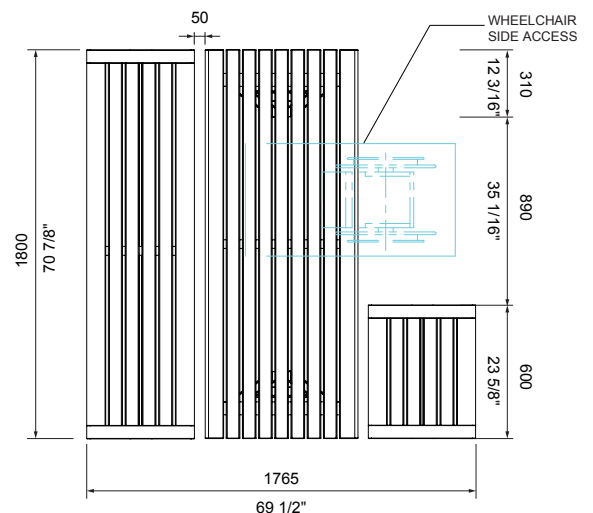

- Match batten colour
- Match frame colour
- Tailored (*see colour chart*)

WHEELCHAIR ACCESS:

When specifying DDA table with wheelchair access for one or both ends it must be fixed to the ground — surface fixed, subsurface fixed or core drilled.

- Side access
- Access from 1 end
- Access from both ends
- Tailored

COMPATIBLE SEATING:

Benches are 485mm high to suit a taller DDA table. Refer to separate technical sheet.

- Aria Seat with Pedestal Tall leg (CMA114)
- Aria Bench with Pedestal Tall leg (CMA414)

Quick links:

streetfurniture.com/au/colour-chart/

streetfurniture.com/au/warranty/

streetfurniture.com/au/parts-promise/

CMA6-DDA 1800mm

WHEELCHAIR
END ACCESS

CMA6-DDA 1800mm

WHEELCHAIR
SIDE ACCESS

SETTING OPTIONS