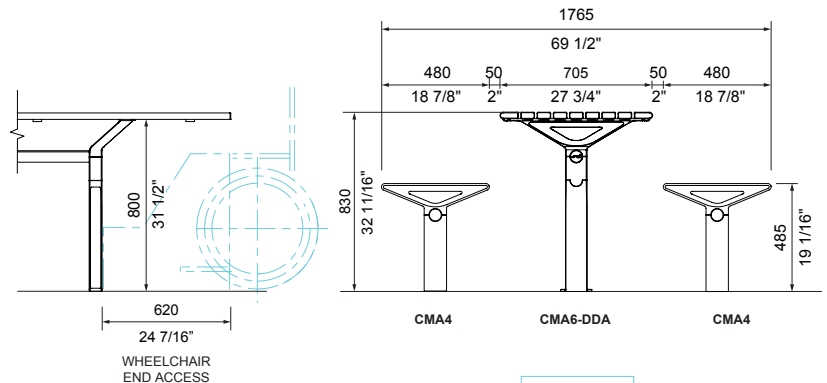

Create places to eat, work and dine with the Aria Table. Complies with DDA requirements for wheelchair access.

MCODE:
CMA6-DDA

DIMENSIONS:
705W x 830H x various lengths (mm)
27 3/4" W x 32 11/16" H x various lengths

- Side access
- Access from 1 end
- Access from both ends
- Tailored

COMPATIBLE SEATING:

Benches are 485mm high to suit a taller DDA table. Refer to separate technical sheet.

- Aria Seat with Pedestal Tall leg (CMA114)
- Aria Bench with Pedestal Tall leg (CMA414)

Some options incur additional fees and lead time.

Need more information?

For a brochure, image gallery, CAD downloads, installation and maintenance guides, go to:

streetfurniture.com/au/product/aria-dda-table/

Quick links:

streetfurniture.com/au/colour-chart/

streetfurniture.com/au/warranty/

streetfurniture.com/au/parts-promise/

CMA6-DDA 1800mm

WHEELCHAIR
END ACCESS

CMA6-DDA 1800mm

WHEELCHAIR
SIDE ACCESS