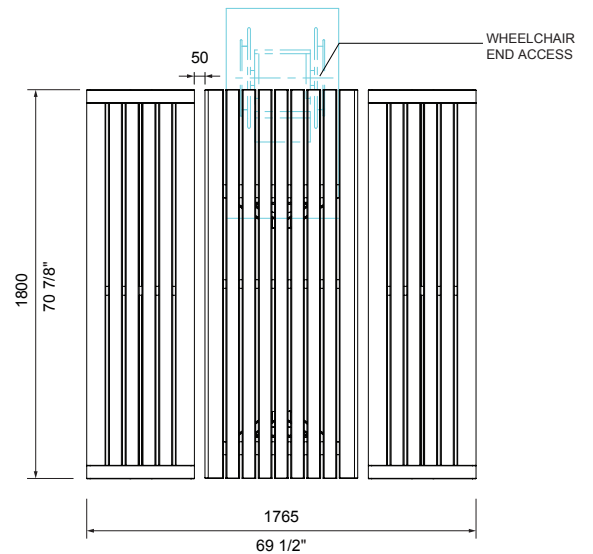

- Match batten colour
- Match frame colour
- Tailored (*see colour chart*)

WHEELCHAIR ACCESS:

When specifying DDA table with wheelchair access for one or both ends it must be fixed to the ground — surface fixed, subsurface fixed or core drilled.

- Side access
- Access from 1 end
- Access from both ends
- Tailored

COMPATIBLE SEATING:

Benches are 485mm high to suit a taller DDA table. Refer to separate technical sheet.

- Aria Seat with Pedestal Tall leg (CMA114)
- Aria Bench with Pedestal Tall leg (CMA414)

Some options incur additional fees and lead time.

Need more information?

For a brochure, image gallery, CAD downloads, installation and maintenance guides, go to:

streetfurniture.com/au/product/aria-dda-table/

Quick links:

streetfurniture.com/au/colour-chart/

streetfurniture.com/au/warranty/

streetfurniture.com/au/parts-promise/

CMA6-DDA 1800mm

WHEELCHAIR
END ACCESS

CMA6-DDA 1800mm

WHEELCHAIR
SIDE ACCESS