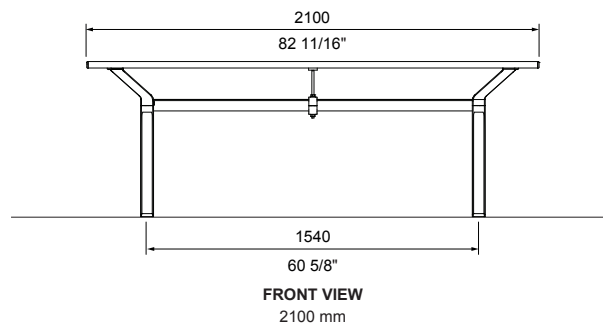

Create places to eat, work and dine with the Aria Table.

MCODE:
CMA6

DIMENSIONS:
705 W x 720H x various lengths (mm)
27 3/4" W x 28 3/8" H x various lengths

Select one box per category to specify your product.

- LENGTH:
- 1800mm | 70 7/8"
 - 2100mm | 82 11/16"
 - Tailored

LEGS AND MOUNTING:
Legs may require basic assembly on-site. Legs are fixed heights.

- 12 Aria Splay
 - Surface fixed
 - Subsurface fixed
- 13 Aria Pedestal
 - Surface fixed
 - Subsurface fixed

- Match batten colour
- Match frame colour
- Tailored (*see colour chart*)

Some options incur additional fees and lead time.

TOP VIEW
1800 mm

FRONT VIEW
1800 mm

SIDE VIEW
SURFACE FIXED

FRONT VIEW
2100 mm

COMPATIBLE SEATING: