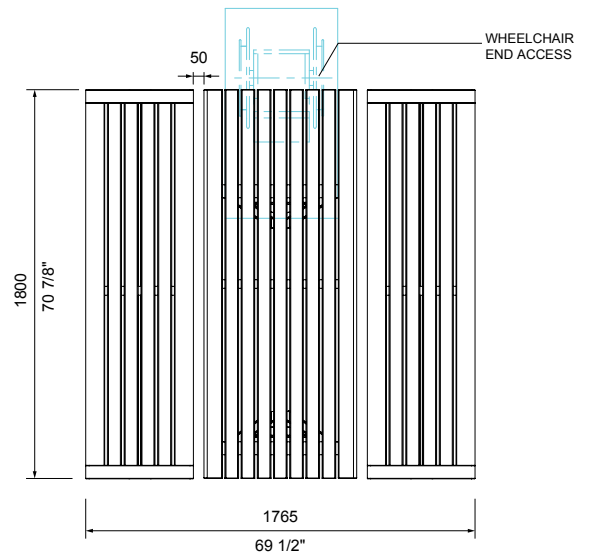

WHEELCHAIR ACCESS:

When specifying DDA table with wheelchair access for one or both ends it must be fixed to the ground — surface fixed, subsurface fixed or core drilled.

- ☐ Side access
- ☐ Access from 1 end
- ☐ Access from both ends
- ☐ Tailored

COMPATIBLE SEATING:

Benches are 485mm high to suit a taller DDA table. Refer to separate technical sheet.

- ☐ Aria Seat with Pedestal for DDA setting leg (CMA114)
- ☐ Aria Bench with Pedestal for DDA setting leg (CMA414)

Some options incur additional fees and lead time.

Need more information?

For a brochure, image gallery, CAD downloads, installation and maintenance guides, go to:

streetfurniture.com/au/product/aria-dda-table/

Quick links:

streetfurniture.com/au/colour-chart/

streetfurniture.com/au/warranty/

streetfurniture.com/au/parts-promise/

CMA6-DDA 1800mm

WHEELCHAIR
END ACCESS