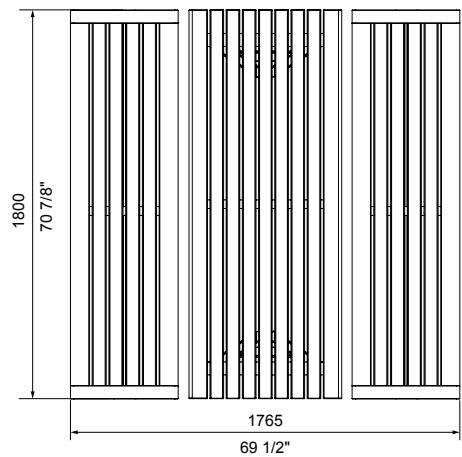

MCODE:
CMA6

DIMENSIONS:
705 W x 720H x various lengths (mm)
27 3/4" W x 28 3/8" H x various lengths

Select one box per category to specify your product.

LENGTH:
 1800mm | 70 7/8"
 2100mm | 82 11/16"
 Tailored

Quick links:

streetfurniture.com/au/colour-chart/

streetfurniture.com/au/warranty/

streetfurniture.com/au/parts-promise/

CMA6 1800mm

CMA6 1800mm

Create places to eat, work and dine with the Aria Table. Complies with DDA requirements for wheelchair access.

MCODE:
CMA6-DDA

DIMENSIONS:
705W x 830H x various lengths (mm)
27 3/4" W x 32 11/16" H x various lengths

Select one box per category to specify your product.

LENGTH:

- 1800mm | 70 7/8"
- 2100mm | 82 11/16"
- Tailored