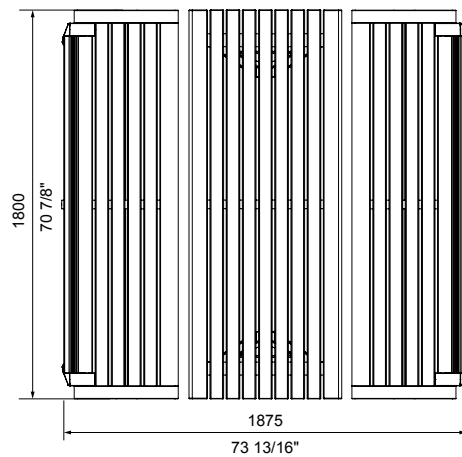

MCODE:
CMA6

DIMENSIONS:
705 W x 720H x various lengths (mm)
27 3/4" W x 28 3/8" H x various lengths

Select one box per category to specify your product.

LENGTH:
 1800mm | 70 7/8"
 2100mm | 82 11/16"
 Tailored

Some options incur additional fees and lead time.

Need more information?

For a brochure, image gallery, CAD downloads, installation and maintenance guides, go to:

streetfurniture.com/au/product/aria-table/

MCODE:
CMA6-DDA

DIMENSIONS:
705W x 830H x various lengths (mm)
27 3/4" W x 32 11/16" H x various lengths

Select one box per category to specify your product.

LENGTH:

- 1800mm | 70 7/8"
- 2100mm | 82 11/16"
- Tailored