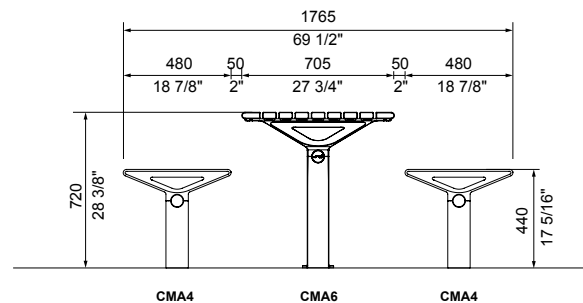

MCODE:
CMA6

DIMENSIONS:
705 W x 720H x various lengths (mm)
27 3/4" W x 28 3/8" H x various lengths

Select one box per category to specify your product.

LENGTH:
 1800mm | 70 7/8"
 2100mm | 82 11/16"
 Tailored

Quick links:

streetfurniture.com/au/colour-chart/

streetfurniture.com/au/warranty/

streetfurniture.com/au/parts-promise/

CMA6 1800mm

CMA6 1800mm

Create places to eat, work and dine with the Aria Table. Complies with DDA requirements for wheelchair access.

MCODE:
CMA6-DDA

DIMENSIONS:
705W x 830H x various lengths (mm)
27 3/4" W x 32 11/16" H x various lengths

Select one box per category to specify your product.

LENGTH:

- 1800mm | 70 7/8"
- 2100mm | 82 11/16"
- Tailored