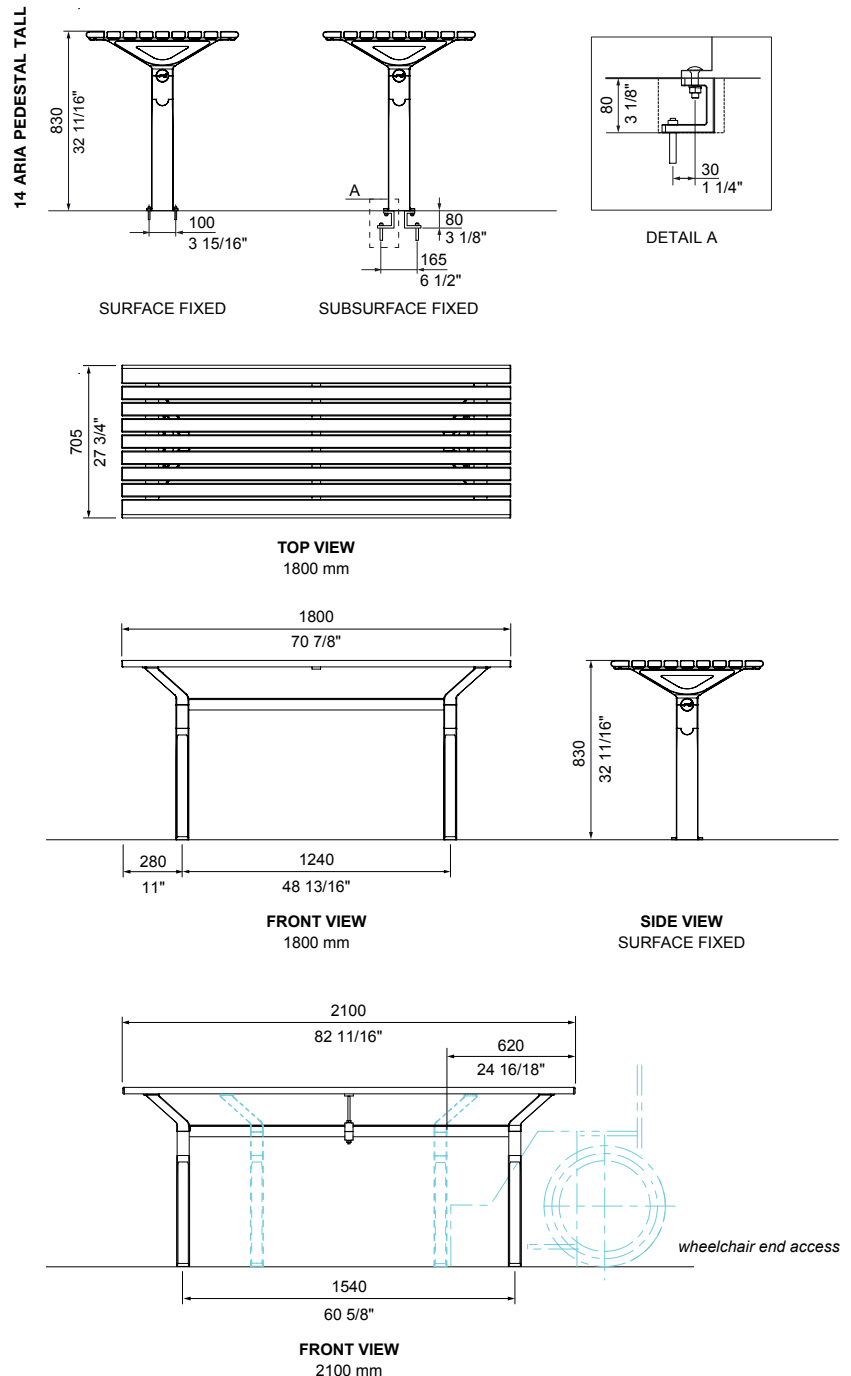

Create places to eat, work and dine with the Aria Table. Complies with DDA requirements for wheelchair access.

MCODE:
CMA6-DDA

DIMENSIONS:
705W x 830H x various lengths (mm)
27 3/4" W x 32 11/16" H x various lengths

Select one box per category to specify your product.

LENGTH:

- ☐ 1800mm | 70 7/8"
- ☐ 2100mm | 82 11/16"
- ☐ Tailored

LEGS AND MOUNTING:

Legs may require basic assembly on-site. Legs are fixed heights.

- ☐ 14 Aria Pedestal
  - ☐ Surface fixed
  - ☐ Subsurface fixed

FRAME COLOUR:

- ☐ Textura
  - ☐ Deep Ocean
  - ☐ Jasper
  - ☐ Woodland Grey
  - ☐ Dark Bronze
  - ☐ Monument
  - ☐ Black
- ☐ Other (*see colour chart*)

BATTEN:

Street Furniture Australia uses sustainable timber from certified managed forests. Timber requires oiling every three months. For a timber look with low maintenance, choose aluminium woodgrain.

- ☐ Eco-certified Jarrah hardwood, oiled (PEFC)
- ☐ Aluminium anodised
- ☐ Aluminium powder coated (*see colour chart*)
- ☐ Aluminium woodgrain (*see colour chart*)
- ☐ Tailored

BATTEN END CAP:

Solid powder colour applies to aluminium battens only.

- ☐ Match batten colour
- ☐ Match frame colour
- ☐ Tailored (*see colour chart*)