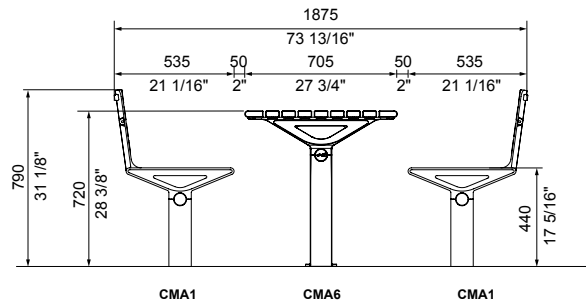

MCODE:
CMA6

DIMENSIONS:
705 W x 720H x various lengths (mm)
27 3/4" W x 28 3/8" H x various lengths

Select one box per category to specify your product.

LENGTH:
 1800mm | 70 7/8"
 2100mm | 82 11/16"
 Tailored

Some options incur additional fees and lead time.

Need more information?

For a brochure, image gallery, CAD downloads, installation and maintenance guides, go to:

streetfurniture.com/au/product/aria-table/

Quick links:

streetfurniture.com/au/colour-chart/

streetfurniture.com/au/warranty/

streetfurniture.com/au/parts-promise/

CMA6 1800mm

CMA6 1800mm

Create places to eat, work and dine with the Aria Table. Complies with DDA requirements for wheelchair access.

MCODE:
CMA6-DDA

DIMENSIONS:
705W x 830H x various lengths (mm)
27 3/4" W x 32 11/16" H x various lengths

Select one box per category to specify your product.

LENGTH:

- 1800mm | 70 7/8"
- 2100mm | 82 11/16"
- Tailored