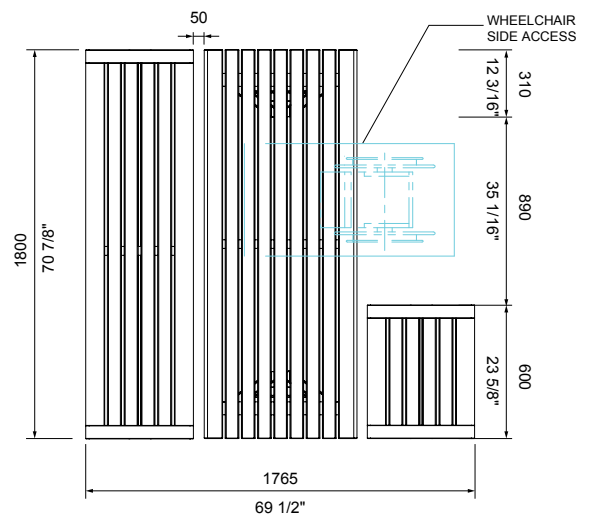

MCODE:
CMA6

DIMENSIONS:
705 W x 720H x various lengths (mm)
27 3/4" W x 28 3/8" H x various lengths

Select one box per category to specify your product.

LENGTH:
 1800mm | 70 7/8"
 2100mm | 82 11/16"
 Tailored

MCODE:
CMA6-DDA

DIMENSIONS:
705W x 830H x various lengths (mm)
27 3/4" W x 32 11/16" H x various lengths

Select one box per category to specify your product.

LENGTH:

- 1800mm | 70 7/8"
- 2100mm | 82 11/16"
- Tailored

Some options incur additional fees and lead time.

Need more information?

For a brochure, image gallery, CAD downloads, installation and maintenance guides, go to:

streetfurniture.com/au/product/aria-dda-table/

Quick links:

streetfurniture.com/au/colour-chart/

streetfurniture.com/au/warranty/

streetfurniture.com/au/parts-promise/

CMA6-DDA 1800mm

WHEELCHAIR
END ACCESS

CMA6-DDA 1800mm

WHEELCHAIR
SIDE ACCESS