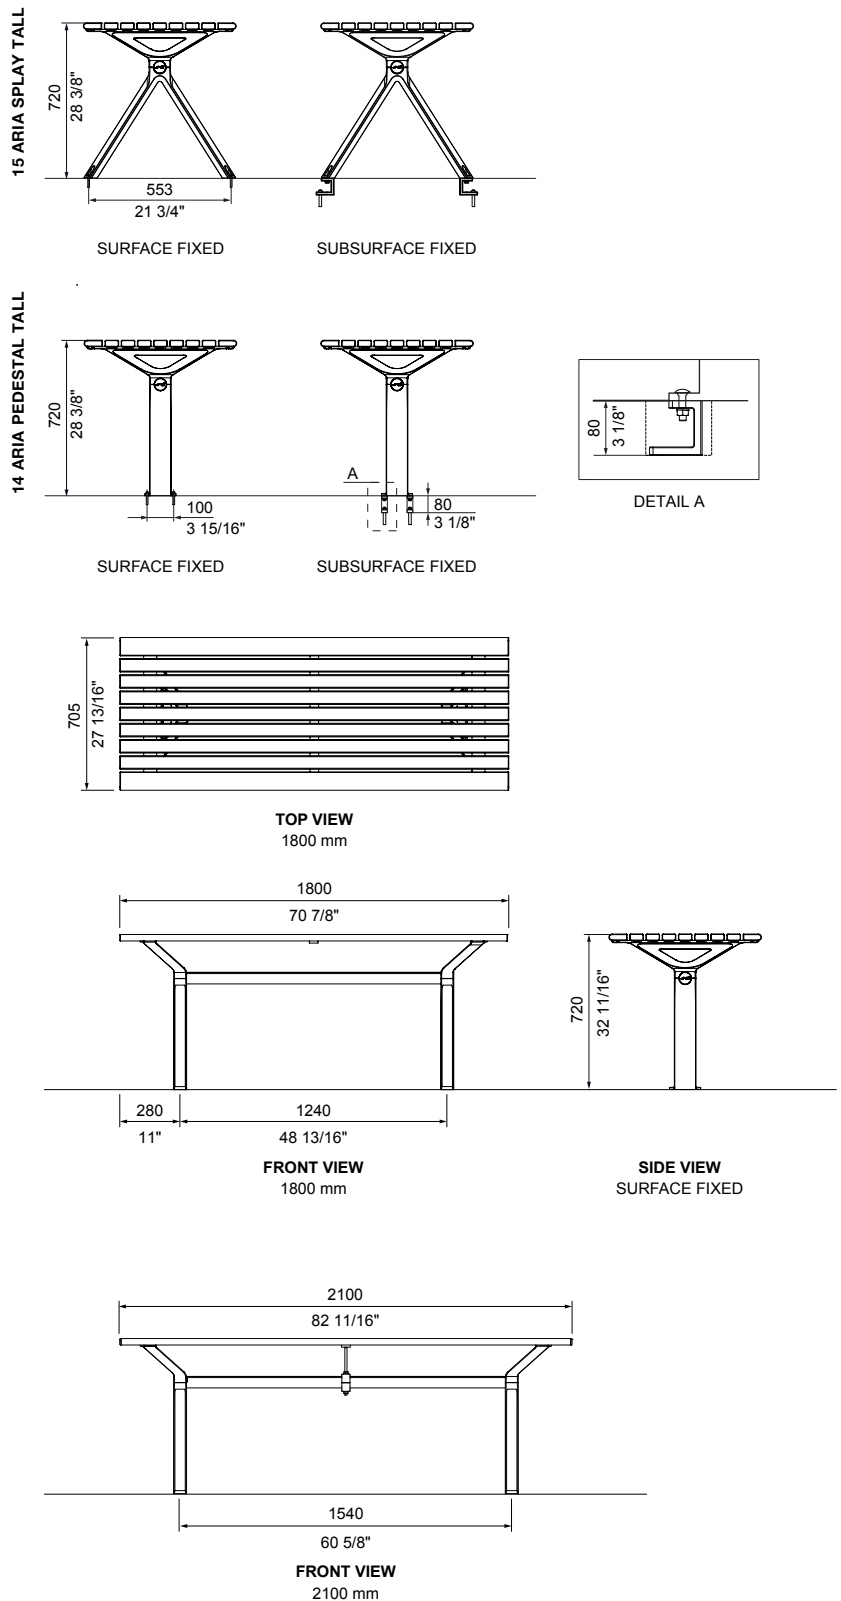

Create places to eat, work and dine with the Aria Table.

MCODE:
CMA6

DIMENSIONS:
705 W x 720H x various lengths (mm)
27 3/4" W x 28 3/8" H x various lengths

Select one box per category to specify your product.

LENGTH:
☐ 1800mm | 70 7/8"
☐ 2100mm | 82 11/16"
☐ Tailored

LEGS AND MOUNTING:
Legs may require basic assembly on-site. Legs are fixed heights.

- ☐ 14 Aria Pedestal Tall
  - ☐ Surface fixed
  - ☐ Subsurface fixed
- ☐ 15 Aria Splay Tall
  - ☐ Surface fixed
  - ☐ Subsurface fixed

1. FRAME COLOUR:
2. ☐ Textura
     - ☐ Deep Ocean
     - ☐ Jasper
     - ☐ Woodland Grey
     - ☐ Dark Bronze
     - ☐ Monument
     - ☐ Black
   - ☐ Other (*see colour chart*)

BATTEN:
Street Furniture Australia uses sustainable timber from certified managed forests. Timber requires oiling every three months. For a timber look with low maintenance, choose aluminium woodgrain.

- ☐ Eco-certified Jarrah hardwood, oiled (PEFC)
- ☐ Aluminium anodised
- ☐ Aluminium powder coated (*see colour chart*)
- ☐ Aluminium woodgrain (*see colour chart*)
- ☐ Tailored

BATTEN END CAP:
Solid powder colour applies to aluminium battens only.

- ☐ Match batten colour
- ☐ Match frame colour
- ☐ Tailored (*see colour chart*)

Some options incur additional fees and lead time.