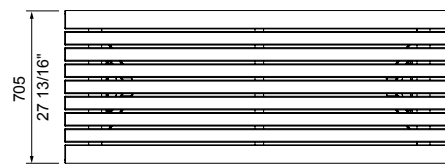

Create places to eat, work and dine with the Aria Table.

MCODE:
CMA6

DIMENSIONS:
705 W x 720H x various lengths (mm)
27 3/4" W x 28 3/8" H x various lengths

Select one box per category to specify your product.

1. LENGTH:
2. ☐ 1800mm | 70 7/8"
   - ☐ 2100mm | 82 11/16"
   - ☐ Tailored

LEGS AND MOUNTING:
Legs may require basic assembly on-site. Legs are fixed heights.

- ☐ 12 Aria Splay
  - ☐ Surface fixed
  - ☐ Subsurface fixed
- ☐ 13 Aria Pedestal
  - ☐ Surface fixed
  - ☐ Subsurface fixed

1. FRAME COLOUR:
2. ☐ Textura
     - ☐ Deep Ocean
     - ☐ Jasper
     - ☐ Woodland Grey
     - ☐ Dark Bronze
     - ☐ Monument
     - ☐ Black
   - ☐ Other (*see colour chart*)

BATTEN:
Street Furniture Australia uses sustainable timber from certified managed forests. Timber requires oiling every three months. For a timber look with low maintenance, choose aluminium woodgrain.

- ☐ Eco-certified Jarrah hardwood, oiled (PEFC)
- ☐ Aluminium anodised
- ☐ Aluminium powder coated (*see colour chart*)
- ☐ Aluminium woodgrain (*see colour chart*)
- ☐ Tailored

BATTEN END CAP:
Solid powder colour applies to aluminium battens only.

- ☐ Match batten colour
- ☐ Match frame colour
- ☐ Tailored (*see colour chart*)

Some options incur additional fees and lead time.

TOP VIEW
1800 mm