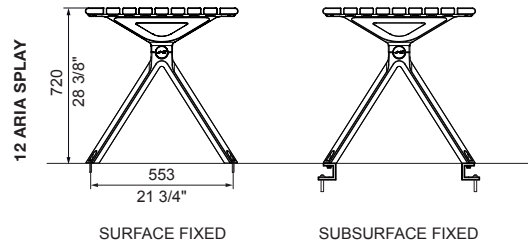

Create places to eat, work and dine with the Aria Table.

MCODE:
CMA6

DIMENSIONS:
705 W x 720H x various lengths (mm)
27 3/4" W x 28 3/8" H x various lengths

Select one box per category to specify your product.

- LENGTH:
- 1800mm | 70 7/8"
 - 2100mm | 82 11/16"
 - Tailored

LEGS AND MOUNTING:
Legs may require basic assembly on-site. Legs are fixed heights.

- 12 Aria Splay
 - Surface fixed
 - Subsurface fixed
- 13 Aria Pedestal
 - Surface fixed
 - Subsurface fixed

- Match batten colour
- Match frame colour
- Tailored (*see colour chart*)

Some options incur additional fees and lead time.

TOP VIEW
1800 mm

FRONT VIEW
1800 mm

SIDE VIEW
SURFACE FIXED

FRONT VIEW
2100 mm

COMPATIBLE SEATING: