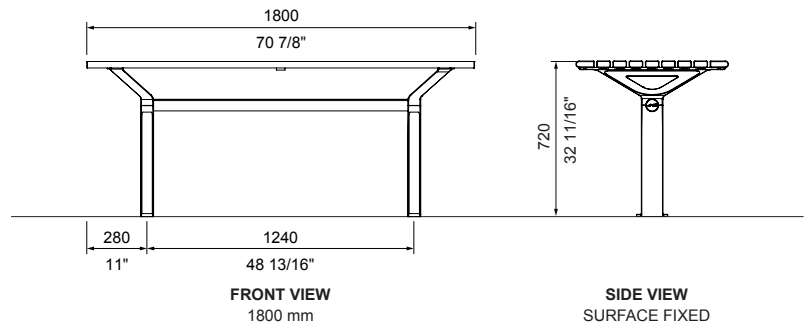

Create places to eat, work and dine with the Aria Table.

MCODE:
CMA6

DIMENSIONS:
705 W x 720H x various lengths (mm)
27 3/4" W x 28 3/8" H x various lengths

Select one box per category to specify your product.

- LENGTH:
- 1800mm | 70 7/8"
 - 2100mm | 82 11/16"
 - Tailored

LEGS AND MOUNTING:
Legs may require basic assembly on-site. Legs are fixed heights.

- 12 Aria Splay
 - Surface fixed
 - Subsurface fixed
- 13 Aria Pedestal
 - Surface fixed
 - Subsurface fixed

- Match batten colour
- Match frame colour
- Tailored (*see colour chart*)

Some options incur additional fees and lead time.

TOP VIEW
1800 mm

FRONT VIEW
1800 mm

SIDE VIEW
SURFACE FIXED

FRONT VIEW
2100 mm

COMPATIBLE SEATING: