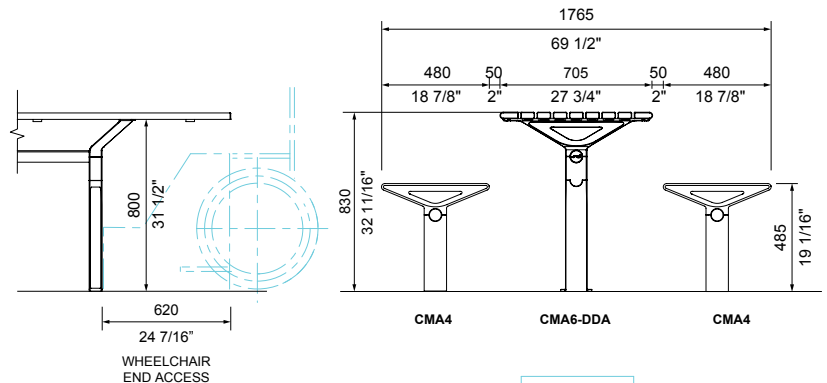

MCODE:
CMA6

DIMENSIONS:
705 W x 720H x various lengths (mm)
27 3/4" W x 28 3/8" H x various lengths

Select one box per category to specify your product.

LENGTH:
 1800mm | 70 7/8"
 2100mm | 82 11/16"
 Tailored

MCODE:
CMA6-DDA

DIMENSIONS:
705W x 830H x various lengths (mm)
27 3/4" W x 32 11/16" H x various lengths

Select one box per category to specify your product.

LENGTH:

- 1800mm | 70 7/8"
- 2100mm | 82 11/16"
- Tailored

- Side access
- Access from 1 end
- Access from both ends
- Tailored

COMPATIBLE SEATING:

Benches are 485mm high to suit a taller DDA table. Refer to separate technical sheet.

- Aria Seat with Pedestal for DDA setting leg (CMA114)
- Aria Bench with Pedestal for DDA setting leg (CMA414)

Some options incur additional fees and lead time.

Need more information?

For a brochure, image gallery, CAD downloads, installation and maintenance guides, go to:

streetfurniture.com/au/product/aria-dda-table/