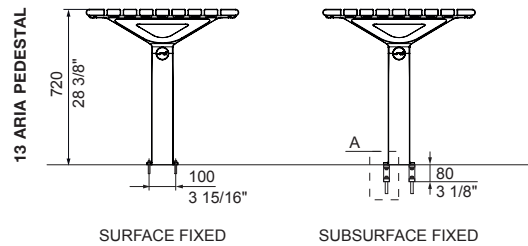

Create places to eat, work and dine with the Aria Table.

MCODE:
CMA6

DIMENSIONS:
705 W x 720H x various lengths (mm)
27 3/4" W x 28 3/8" H x various lengths

Select one box per category to specify your product.

1. LENGTH:
2. ☐ 1800mm | 70 7/8"
   - ☐ 2100mm | 82 11/16"
   - ☐ Tailored

LEGS AND MOUNTING:
Legs may require basic assembly on-site. Legs are fixed heights.

- ☐ 12 Aria Splay
  - ☐ Surface fixed
  - ☐ Subsurface fixed
- ☐ 13 Aria Pedestal
  - ☐ Surface fixed
  - ☐ Subsurface fixed

1. FRAME COLOUR:
2. ☐ Textura
     - ☐ Deep Ocean
     - ☐ Jasper
     - ☐ Woodland Grey
     - ☐ Dark Bronze
     - ☐ Monument
     - ☐ Black
   - ☐ Other (*see colour chart*)

BATTEN:
Street Furniture Australia uses sustainable timber from certified managed forests. Timber requires oiling every three months. For a timber look with low maintenance, choose aluminium woodgrain.

- ☐ Eco-certified Jarrah hardwood, oiled (PEFC)
- ☐ Aluminium anodised
- ☐ Aluminium powder coated (*see colour chart*)
- ☐ Aluminium woodgrain (*see colour chart*)
- ☐ Tailored

BATTEN END CAP:
Solid powder colour applies to aluminium battens only.

- ☐ Match batten colour
- ☐ Match frame colour
- ☐ Tailored (*see colour chart*)

Some options incur additional fees and lead time.

TOP VIEW
1800 mm