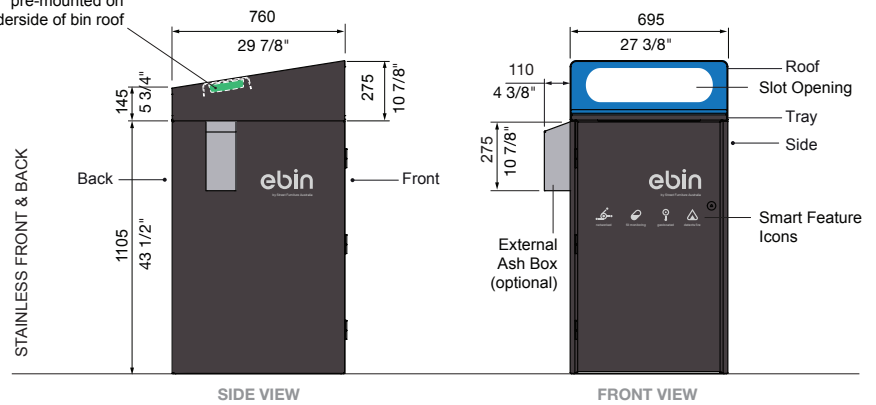

Smartsensor hardware is hidden and comes securely pre-mounted on underside of bin roof