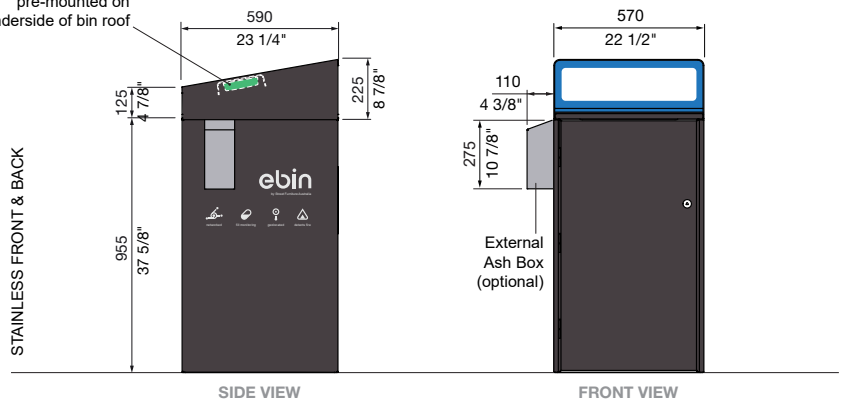

FINISH (FRONT & BACK)

- ☐ No.4 finish (brushed) standard
- ☐ Powder coated panels ([see colour chart](#))
- ☐ Tailored

Smartsensor hardware is hidden and comes securely pre-mounted on underside of bin roof