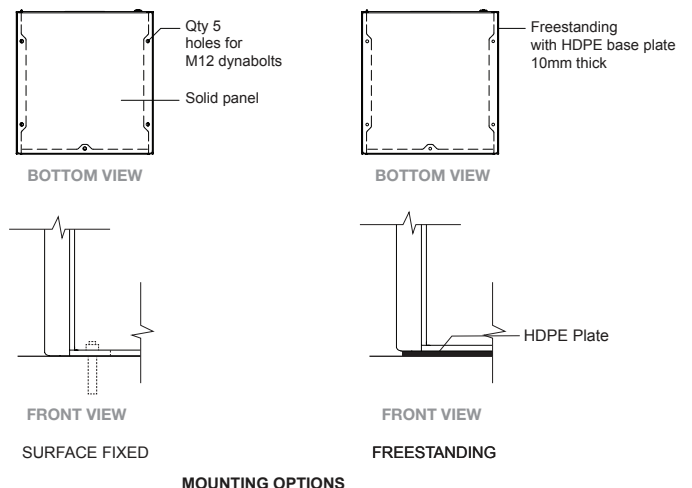

SIGNAGE:

Sublimated metal plate

- ☐ None (standard)
- ☐ Garbage (Lobster Red)
- ☐ Recycle (Brilliant Yellow)
- ☐ Tailored

OPENING INSERT:

- ☐ Rectangular (Lobster Red)
- ☐ Circle (Brilliant Yellow)
- ☐ Slot (Brilliant Yellow)
- ☐ Multipurpose (Brilliant Yellow)
- ☐ Tailored

MOUNTING:

- ☐ Surface fixed
- ☐ Freestanding
- ☐ Tailored

ASH BOX:

Stainless steel No.4 finish (brushed)

- ☐ None
- ☐ Yes

DOG BAG DISPENSER:

- ☐ No
- ☐ Yes

Some options incur additional fees and lead time.

Need more information?

For a brochure, image gallery, CAD downloads, installation and maintenance guides, go to:
streetfurniture.com/au/product/aria-bin-enclosure/

Quick links:

- streetfurniture.com/au/colour-chart/
- streetfurniture.com/au/warranty/
- streetfurniture.com/au/parts-promise/