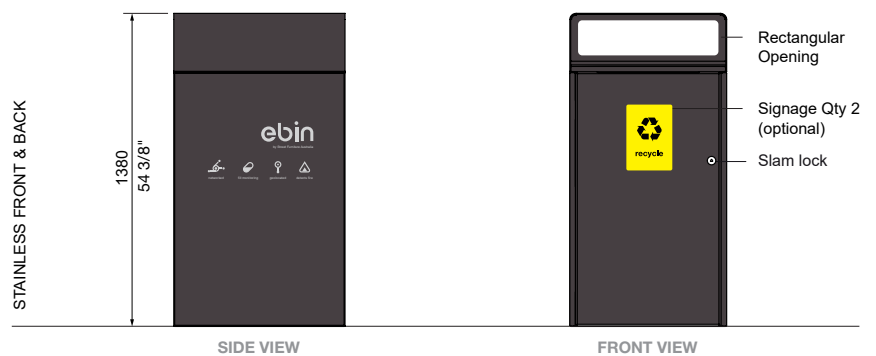

FINISH (FRONT & BACK)

- ☐ No.4 finish (brushed) standard
- ☐ Powder coated panels ([see colour chart](#))
- ☐ Tailored

Smartsensor hardware is hidden and comes securely pre-mounted on underside of bin roof