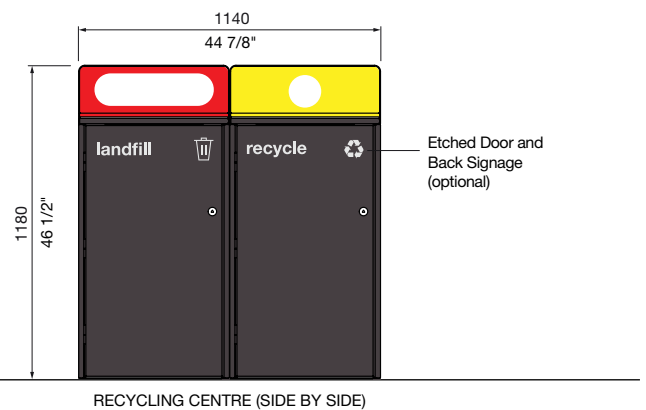

Smart Feature Icons

MCODE:
EBIN-E120

DIMENSIONS:
570L x 590W x 1180H (mm)
22 1/2" L x 23 1/4" W x 46 1/2" H

Select one box per category to specify your product.

EBIN SENSOR:

Powered by SmartSensor:

- Lorawan (Australia Only)
- NBloT (Australia and USA)
- Cat-M1 (USA only)

ROOF:

- Angled roof
- Flat roof

BODY:

- Stainless 304
 - Powder coated ([see colour chart](#))
 - No.4 finish (brushed)
- Stainless 316
 - Powder coated ([see colour chart](#))
 - No.4 finish (brushed)

FINISH (ROOF & SIDES)

- Powder coated panels ([see colour chart](#))
- No.4 finish (brushed)

FINISH (FRONT & BACK)

- No.4 finish (brushed) standard
- Powder coated panels ([see colour chart](#))
- Tailored

Smartsensor hardware is hidden and comes securely pre-mounted on underside of bin roof