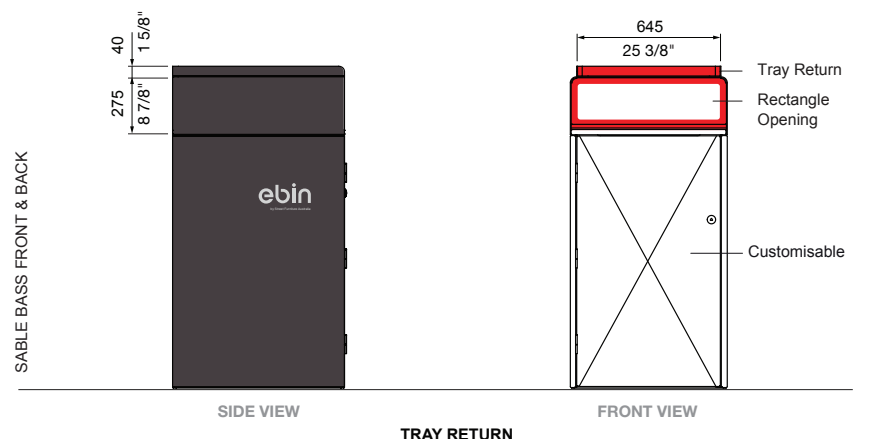

Smartsensor hardware is hidden and comes securely pre-mounted on underside of bin roof