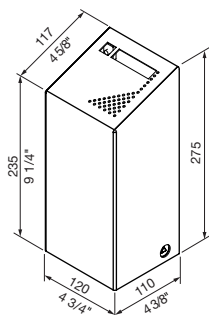

MOUNTING OPTIONS

ASH BOX (OPTIONAL)