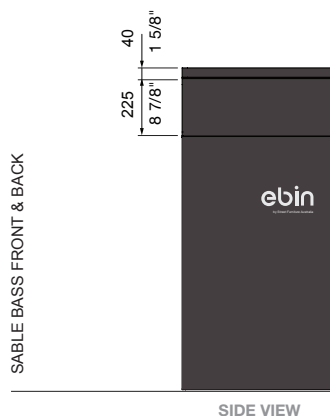

Smart Feature Icons

Smartsensor hardware is hidden and comes securely pre-mounted on underside of bin roof

ANGLED ROOF

FLAT ROOF

TRAY RETURN

SIGNAGE:

Sublimated metal plate

- None (standard)
- Garbage (Lobster Red)
- Recycle (Brilliant Yellow)
- Tailored