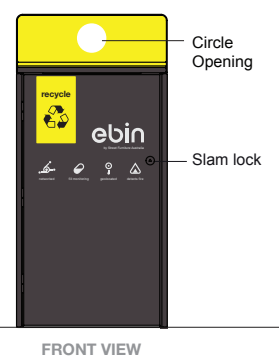

Smart Feature Icons

Smartsensor hardware is hidden and comes securely pre-mounted on underside of bin roof

ANGLED ROOF

FLAT ROOF

TRAY RETURN

SIGNAGE:

Sublimated metal plate

- None (standard)
- Garbage (Lobster Red)
- Recycle (Brilliant Yellow)
- Tailored

OPENING INSERT:

- Rectangular (Lobster Red)
- Circle (Brilliant Yellow)
- Slot (Brilliant Yellow)
- Multipurpose (Brilliant Yellow)
- Tailored

MOUNTING:

- Surface fixed
- Freestanding
- Tailored

ASH BOX:

Stainless steel No.4 finish (brushed)