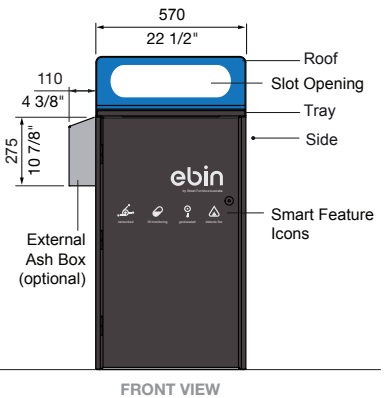

ANGLED ROOF