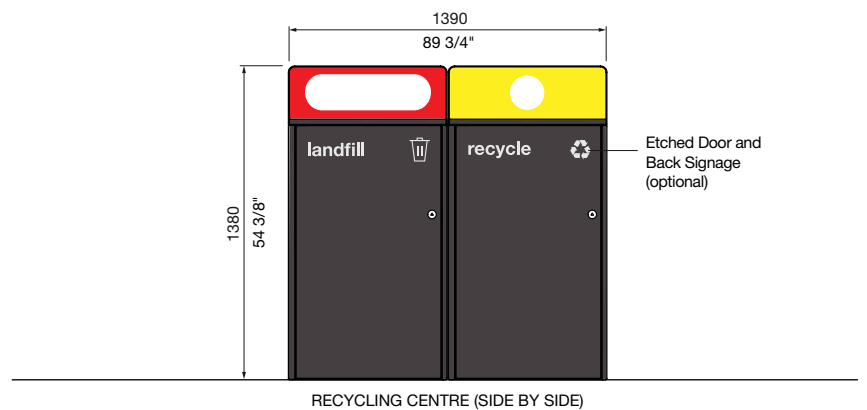

FINISH (FRONT & BACK)

- ☐ No.4 finish (brushed) standard
- ☐ Powder coated panels ([see colour chart](#))
- ☐ Tailored

Smartsensor hardware is hidden and comes securely pre-mounted on underside of bin roof