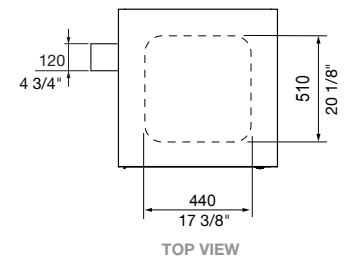

Know where your bins are, and how full, at all times. Each eBin comes with 12 months access to the asset management app via desktop or mobile. The bin also pings your phone to alert you when fire is detected inside the container.

Powered by 3G-enabled Smartsensor, eBin comes with continuous aftermarketservice directly with Smartsensor for the duration of your plan, easily extended through Smartsensor.

MCODE:
EBIN-E240

DIMENSIONS:
695L x 760W x 1380H (mm)
27 3/8" L x 29 7/8" W x 54 3/8" H

Select one box per category to specify your product.

MODULE:

- ☐ Single
- ☐ Dual
- ☐ Tailored

ROOF:

- ☐ Angled roof
- ☐ Flat roof
- ☐ Flat roof with tray return
- ☐ Tailored

BODY:

- ☐ Stainless 304
  - ☐ Powder coated (*see colour chart*)
  - ☐ No.4 finish (brushed)
- ☐ Stainless 316
  - ☐ Powder coated (*see colour chart*)
  - ☐ No.4 finish (brushed)
- ☐ Tailored

FINISH (ROOF, TRAY & SIDES)

- ☐ Powder coated panels (*see colour chart*)
- ☐ No.4 finish (brushed)
- ☐ Tailored

FINISH (FRONT & BACK)

- ☐ No.4 finish (brushed) standard
- ☐ Powder coated panels (*see colour chart*)
- ☐ Tailored

Smart Feature Icons