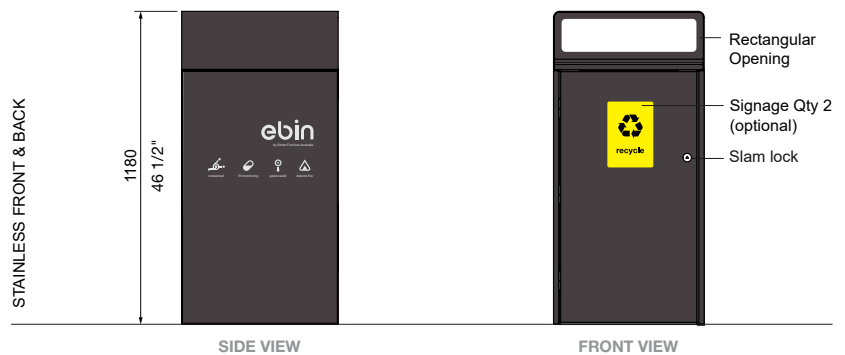

Smart Feature Icons

MCODE:
EBIN-E120

DIMENSIONS:
570L x 590W x 1180H (mm)
22 1/2" L x 23 1/4" W x 46 1/2" H

Select one box per category to specify your product.

EBIN SENSOR:

Powered by SmartSensor:

- Lorawan (Australia Only)
- NBloT (Australia and USA)
- Cat-M1 (USA only)

- Powder coated panels ([see colour chart](#))
- No.4 finish (brushed)

FINISH (FRONT & BACK)

- No.4 finish (brushed) standard
- Powder coated panels ([see colour chart](#))
- Tailored

Smartsensor hardware is hidden and comes securely pre-mounted on underside of bin roof