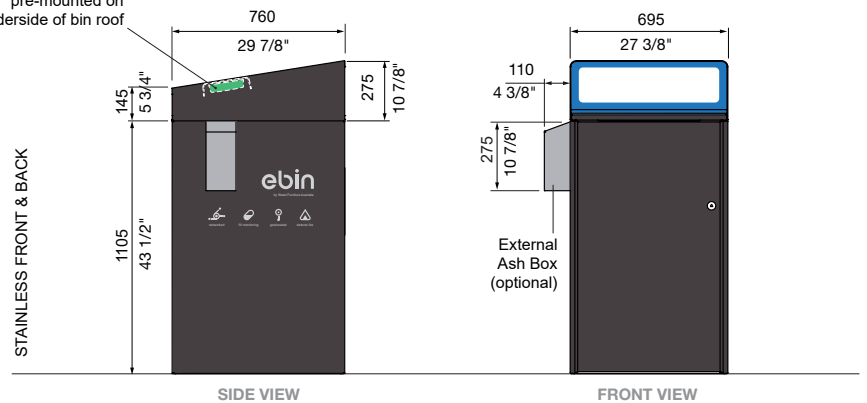

FINISH (FRONT & BACK)

- ☐ No.4 finish (brushed) standard
- ☐ Powder coated panels ([see colour chart](#))
- ☐ Tailored

Smartsensor hardware is hidden and comes securely pre-mounted on underside of bin roof