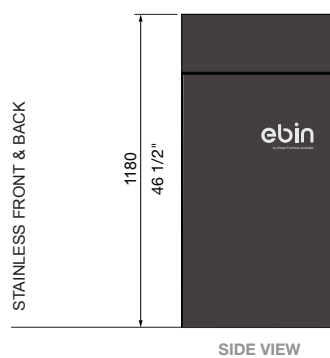

ANGLED ROOF