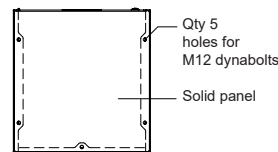

ETCHED PLATE

ETCHED DOOR AND BACK

MOUNTING:

- Surface Fixed
- Freestanding

SIGNAGE OPTIONS

ASH BOX:

Stainless steel no.4 finish (brushed)

- None
- Yes