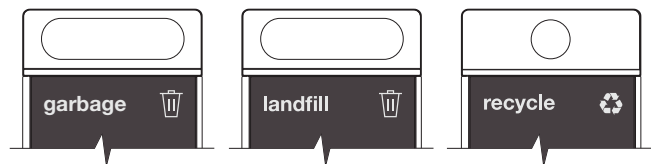

ETCHED DOOR AND BACK

MOUNTING:

- ☐ Surface Fixed
- ☐ Freestanding

ASH BOX:

Stainless steel no.4 finish (brushed)

- ☐ None
- ☐ Yes

DOG BAG DISPENSER:

Stainless 316 powder coated (*see colour chart*)

- ☐ None
- ☐ Yes

Some options incur additional fees and lead time.

Need more information?

For a brochure, image gallery, CAD downloads, installation and maintenance guides, go to:

streetfurniture.com/product/escola-ebin/

Quick links:

streetfurniture.com/au/colour-chart/

streetfurniture.com/au/warranty/

streetfurniture.com/au/parts-promise/