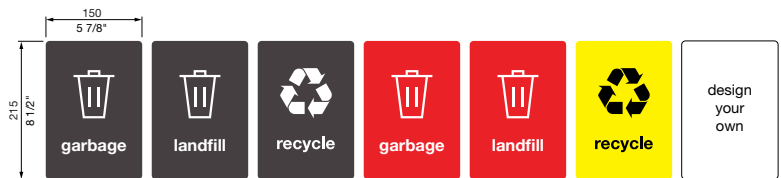

INSERT TYPE:

- Rectangle
- Circle
- Slot
- Multipurpose
- Tailored

INSERT TYPE

SIGNAGE:

For legibility we recommend etching on dark colours

- None
- Etched Plate
 - Garbage, Powder Coated (*see colour chart*)
 - Landfill, Powder Coated (*see colour chart*)
 - Recycle, Powder Coated (*see colour chart*)
- Etched Door and Back
 - Garbage
 - Landfill
 - Recycle
- Tailored