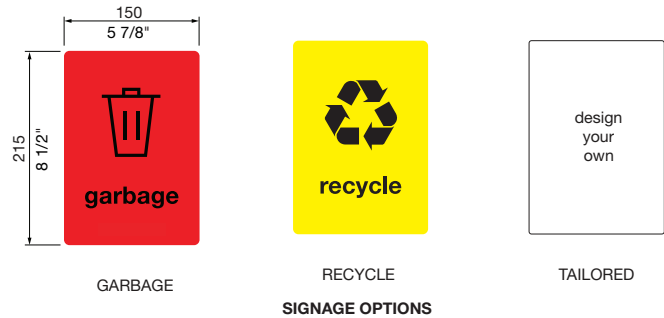

- None
- Yes

DOG BAG DISPENSER:

- No
- Yes

Some options incur additional fees and lead time.

Need more information?

For a brochure, image gallery, CAD downloads, installation and maintenance guides, go to:
streetfurniture.com/au/product/aria-bin-enclosure/

Quick links:

- streetfurniture.com/au/colour-chart/
- streetfurniture.com/au/warranty/
- streetfurniture.com/au/parts-promise/

Know where your bins are, and how full, at all times. Each eBin comes with 12 months access to the asset management app via desktop or mobile. The bin also pings your phone to alert you when fire is detected inside the container.