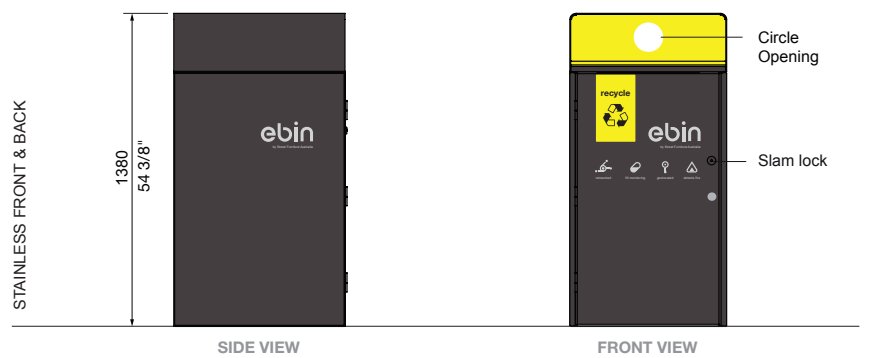

Smartsensor hardware is hidden and comes securely pre-mounted on underside of bin roof