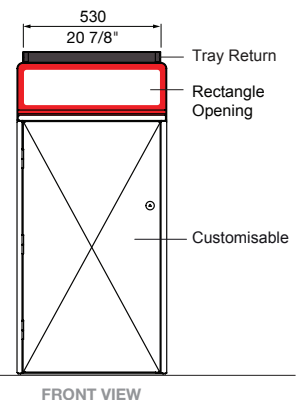

Smart Feature Icons

Smartsensor hardware is hidden and comes securely pre-mounted on underside of bin roof

ANGLED ROOF

FLAT ROOF

TRAY RETURN

SIGNAGE:

Sublimated metal plate

- None (standard)
- Garbage (Lobster Red)
- Recycle (Brilliant Yellow)
- Tailored