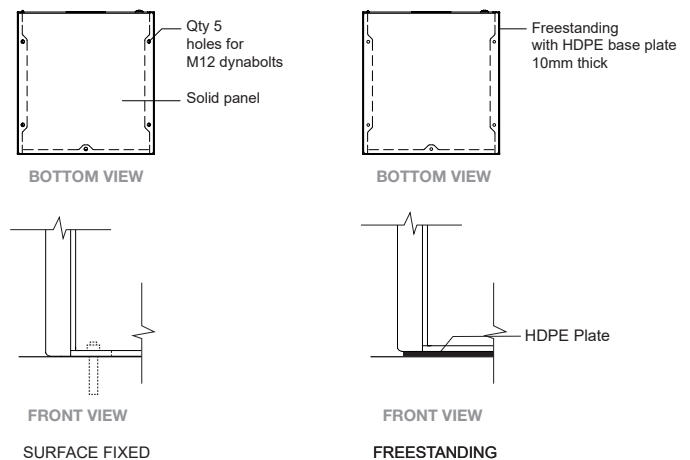

MOUNTING OPTIONS