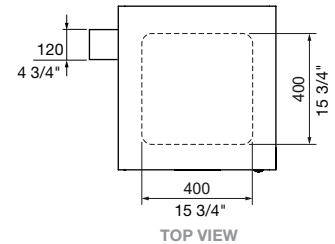

escola ebin enclosure

street furniture™ technical sheets

<u>product name</u>	<u>mcode</u>	<u>page</u>
<u>Escola eBin Enclosure 120L</u>	<u>EBIN-E120</u>	<u>2</u>
<u>Escola eBin Enclosure 240L</u>	<u>EBIN-E240</u>	<u>4</u>

Smart Feature Icons

MCODE:
EBIN-E120

DIMENSIONS:
570L x 590W x 1180H (mm)
22 1/2" L x 23 1/4" W x 46 1/2" H

Select one box per category to specify your product.

EBIN SENSOR:

Powered by SmartSensor:

- Lorawan (Australia Only)
- NBloT (Australia and USA)
- Cat-M1 (USA only)