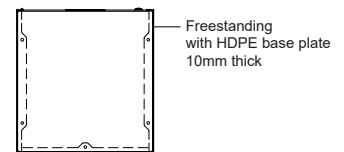

SIGNAGE OPTIONS

BOTTOM VIEW