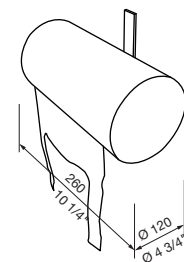

MOUNTING OPTIONS

DOG BAG DISPENSER (OPTIONAL)