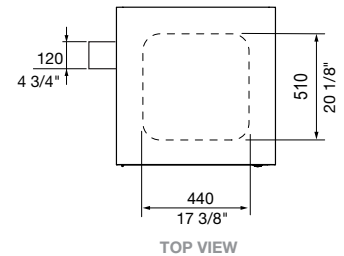

Smart Feature Icons

MCODE:
EBIN-E240

DIMENSIONS:
695L x 760W x 1380H (mm)
27 3/8" L x 29 7/8" W x 54 3/8" H

Select one box per category to specify your product.

EBIN SENSOR:

Powered by SmartSensor:

- Lorawan (Australia Only)
- NBloT (Australia and USA)
- Cat-M1 (USA only)