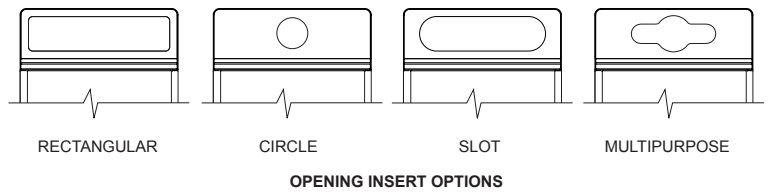

SIGNAGE:

Sublimated metal plate

- ☐ None (standard)
- ☐ Garbage (Lobster Red)
- ☐ Recycle (Brilliant Yellow)
- ☐ Tailored

OPENING INSERT:

- ☐ Rectangular (Lobster Red)
- ☐ Circle (Brilliant Yellow)
- ☐ Slot (Brilliant Yellow)
- ☐ Multipurpose (Brilliant Yellow)
- ☐ Tailored

MOUNTING:

- ☐ Surface fixed
- ☐ Freestanding
- ☐ Tailored

ASH BOX:

Stainless steel No.4 finish (brushed)

- ☐ None
- ☐ Yes

DOG BAG DISPENSER:

- ☐ No
- ☐ Yes

Some options incur additional fees and lead time.

Need more information?

For a brochure, image gallery, CAD downloads, installation and maintenance guides, go to:
streetfurniture.com/au/product/aria-bin-enclosure/

Quick links:

- streetfurniture.com/au/colour-chart/
- streetfurniture.com/au/warranty/
- streetfurniture.com/au/parts-promise/