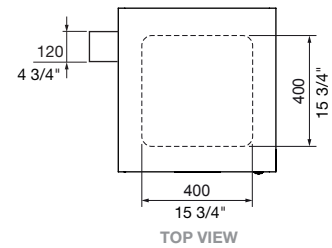

Know where your bins are, and how full, at all times. Each eBin comes with 12 months access to the asset management app via desktop or mobile. The bin also pings your phone to alert you when fire is detected inside the container.

Powered by 3G-enabled Smartsensor, eBin comes with continuous aftermarketservice directly with Smartsensor for the duration of your plan, easily extended through Smartsensor.

MCODE:
EBIN-E120

DIMENSIONS:
570L x 590W x 1180H (mm)
22 1/2" L x 23 1/4" W x 46 1/2" H

Select one box per category to specify your product.

MODULE:

- ☐ Single
- ☐ Dual
- ☐ Tailored

ROOF:

- ☐ Angled roof
- ☐ Flat roof
- ☐ Flat roof with tray return
- ☐ Tailored

BODY:

- ☐ Stainless 304
  - ☐ Powder coated (*see colour chart*)
  - ☐ No.4 finish (brushed)
- ☐ Stainless 316
  - ☐ Powder coated (*see colour chart*)
  - ☐ No.4 finish (brushed)
- ☐ Tailored

FINISH (ROOF, TRAY & SIDES)

- ☐ Powder coated panels (*see colour chart*)
- ☐ No.4 finish (brushed)
- ☐ Tailored

FINISH (FRONT & BACK)

- ☐ No.4 finish (brushed) standard
- ☐ Powder coated panels (*see colour chart*)
- ☐ Tailored

Smart Feature Icons