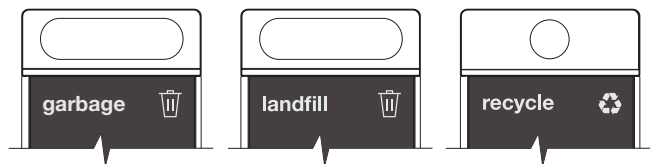

ETCHED DOOR AND BACK

MOUNTING:

- ☐ Surface Fixed
- ☐ Freestanding

ASH BOX:

Stainless steel no.4 finish (brushed)

- ☐ None
- ☐ Yes