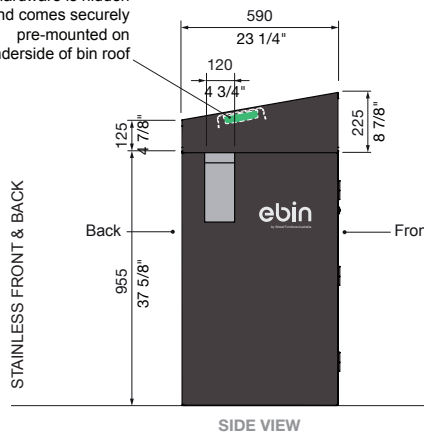

Smartsensor hardware is hidden and comes securely pre-mounted on underside of bin roof