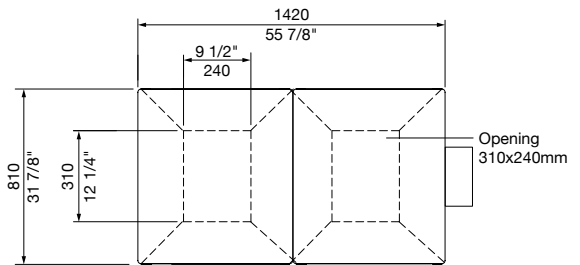

Select one box per category to specify your product.

SIZE:

Wheeled bin not included.

- 120L**
625W x 625D x 1200H mm
24 5/8" L x 24 5/8" W x 47 1/4" H
- 240L**
740W x 810D x 1340H mm
29 1/8" L x 31 7/8" W x 52 3/4" H

SIZE:

Wheeled bin not included.

- 120L**
625W x 1210D x 1200H mm
24 5/8" L x 47 5/8" W x 47 1/4" H
- 240L**
740W x 1420D x 1340H mm
29 1/8" L x 55 7/8" W x 52 3/4" H

ROOF:

- Curved
- Angled

FRAME:

- Aluminium
 - Powder Coated [See Colour Chart](#)
- Stainless 304
 - No.4 Finish (Brushed)
 - Powder Coated [See Colour Chart](#)
- Stainless 316
 - No.4 Finish (Brushed)
 - Powder Coated [See Colour Chart](#)

OPTIONAL EXTRAS:

Additional cost applies.

- Ash Box
- Dog Bag Dispenser

ISOMETRIC VIEW

TOP VIEW

SIDE VIEW
Curved Roof

FRONT VIEW
Curved Roof

TOP VIEW