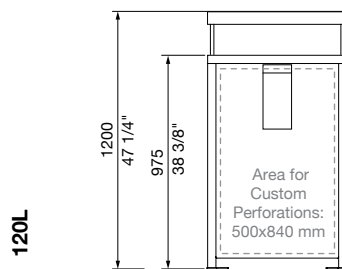

Select one box per category to specify your product.

SIZE:

Wheeled bin not included.

- 120L**
625W x 625D x 1200H mm
24 5/8" L x 24 5/8" W x 47 1/4" H
- 240L**
740W x 810D x 1340H mm
29 1/8" L x 31 7/8" W x 52 3/4" H

SIZE:

Wheeled bin not included.

- 120L**
625W x 1210D x 1200H mm
24 5/8" L x 47 5/8" W x 47 1/4" H
- 240L**
740W x 1420D x 1340H mm
29 1/8" L x 55 7/8" W x 52 3/4" H

ROOF:

- Curved
- Angled

FRAME:

- Aluminium
 - Powder Coated [See Colour Chart](#)
- Stainless 304
 - No.4 Finish (Brushed)
 - Powder Coated [See Colour Chart](#)
- Stainless 316
 - No.4 Finish (Brushed)
 - Powder Coated [See Colour Chart](#)

OPTIONAL EXTRAS:

Additional cost applies.

- Ash Box
- Dog Bag Dispenser

ISOMETRIC VIEW

TOP VIEW

SIDE VIEW
Curved Roof

FRONT VIEW
Curved Roof

TOP VIEW