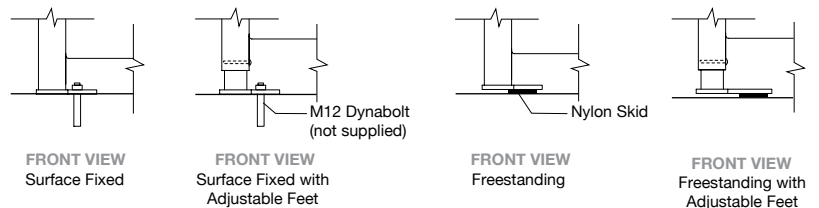

Quick links:

- streetfurniture.com/au/colour-chart/
- streetfurniture.com/au/warranty/

BODY

SIGNAGE

Etched Directly

Fixed Aluminium Plate

MOUNTING

BATTEN MAP