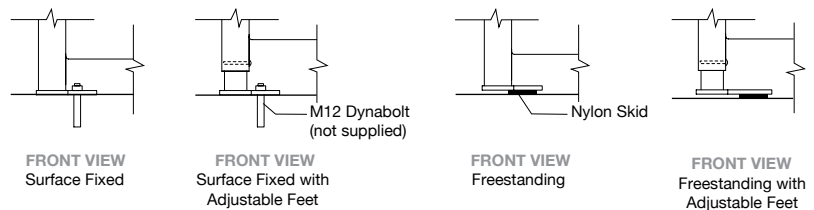

Quick links:

- streetfurniture.com/au/colour-chart/
- streetfurniture.com/au/warranty/

BODY

SIGNAGE

Etched Directly

Fixed Aluminium Plate

MOUNTING

BATTEN MAP