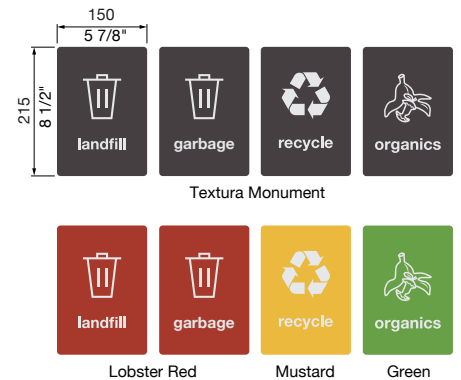

Quick links:

- streetfurniture.com/au/colour-chart/
- streetfurniture.com/au/warranty/

BODY

SIGNAGE

Etched Directly

Fixed Aluminium Plate

MOUNTING

BATTEN MAP

Refer to numbers to specify multicolour battens.