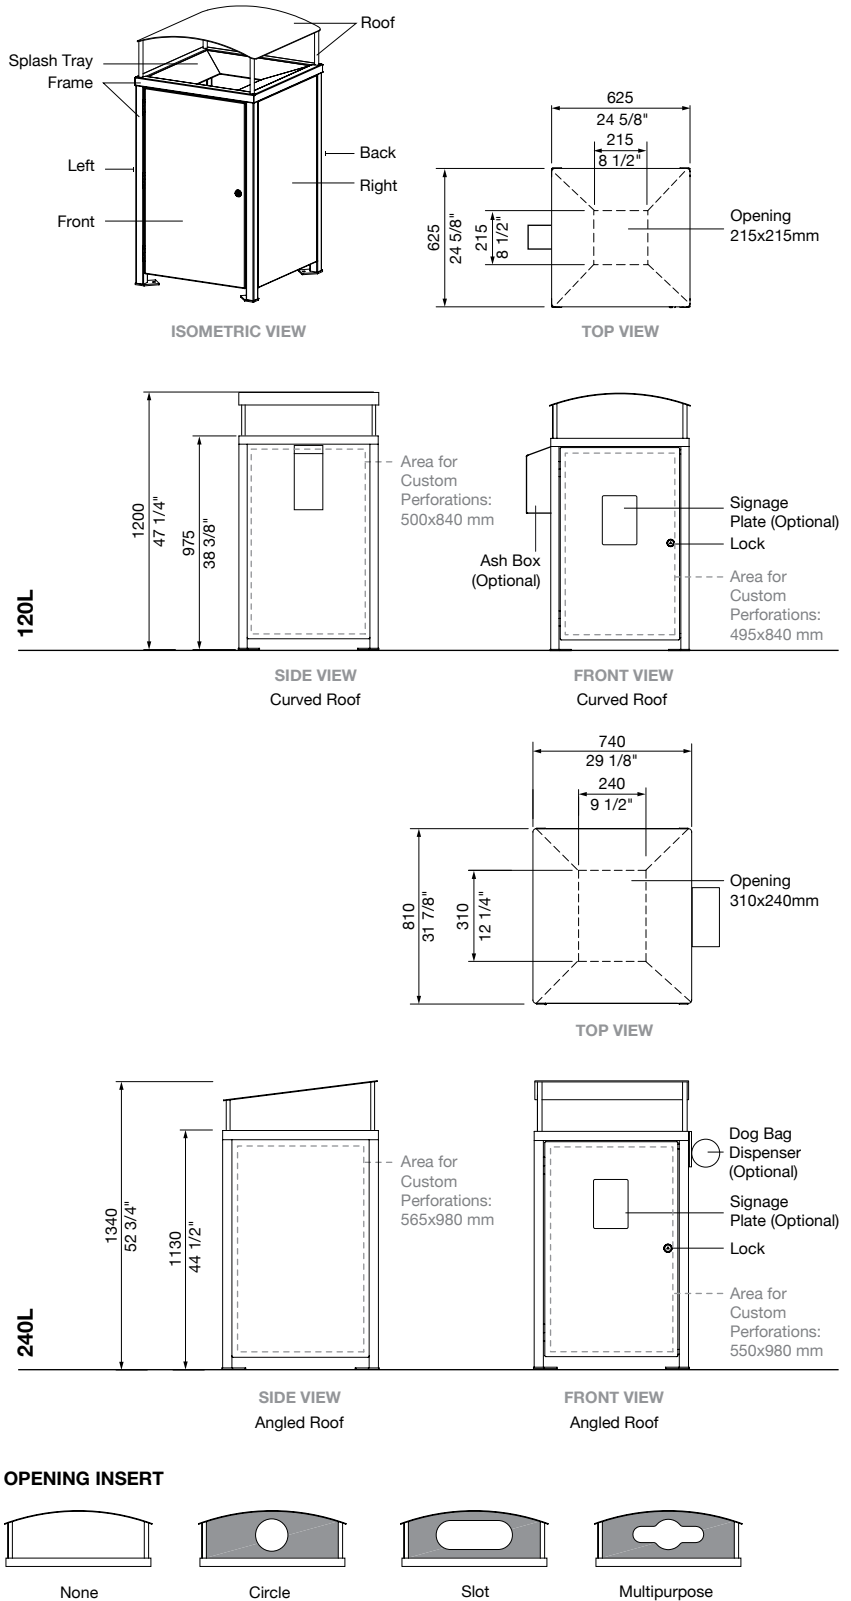

frame bin

An attractive enclosure for the common wheeled bin. Frame products are fabricated to order. Security key included.

Select one box per category to specify your product.

SIZE:

Wheeled bin not included.

- ☐ **120L**
  625W x 625D x 1200H mm
  24 5/8" L x 24 5/8" W x 47 1/4" H
- ☐ **240L**
  740W x 810D x 1340H mm
  29 1/8" L x 31 7/8" W x 52 3/4" H

ROOF:

- ☐ Curved
- ☐ Angled

FRAME:

- ☐ Aluminium
  - ☐ Powder Coated [See Colour Chart](#)
- ☐ Stainless 304
  - ☐ No.4 Finish (Brushed)
  - ☐ Powder Coated [See Colour Chart](#)
- ☐ Stainless 316
  - ☐ No.4 Finish (Brushed)
  - ☐ Powder Coated [See Colour Chart](#)

SPLASH TRAY:

- ☐ Match Frame Colour
- ☐ Powder Coated [See Colour Chart](#)

OPENING INSERT:

[See Colour Chart](#)

- ☐ None (Standard)
- ☐ Circle
- ☐ Slot
- ☐ Multipurpose

LOCK:

- ☐ Slam Lock with Triangular Key (Standard)
- ☐ Slam Lock with Square Key
- ☐ Keyless Slam Lock

OPTIONAL EXTRAS:

Additional cost applies.

- ☐ Ash Box
- ☐ Dog Bag Dispenser