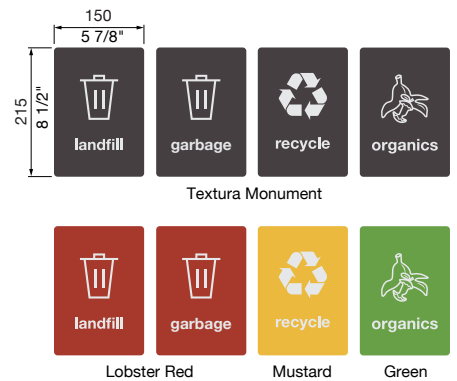

Quick links:

- streetfurniture.com/au/colour-chart/
- streetfurniture.com/au/warranty/

BODY

SIGNAGE

Etched Directly

Fixed Aluminium Plate

MOUNTING

BATTEN MAP