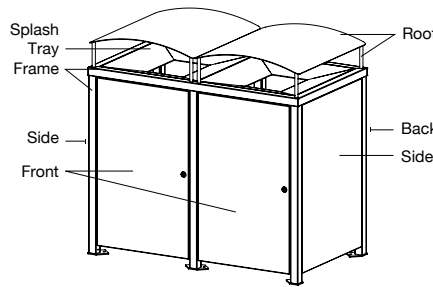

SIZE:

Wheeled bin not included.

- 120L**
625W x 1210D x 1200H mm
24 5/8" L x 47 5/8" W x 47 1/4" H
- 240L**
740W x 1420D x 1340H mm
29 1/8" L x 55 7/8" W x 52 3/4" H

ROOF:

- Curved
- Angled

FRAME:

- Aluminium
 - Powder Coated [See Colour Chart](#)
- Stainless 304
 - No.4 Finish (Brushed)
 - Powder Coated [See Colour Chart](#)
- Stainless 316
 - No.4 Finish (Brushed)
 - Powder Coated [See Colour Chart](#)

SPLASH TRAY:

- Match Frame Colour
- Powder Coated [See Colour Chart](#)

OPENING INSERT:

[See Colour Chart](#)

- None (Standard)
- Circle
- Slot
- Multipurpose

LOCK:

- Slam Lock with Triangular Key (Standard)
- Slam Lock with Square Key
- Keyless Slam Lock

OPTIONAL EXTRAS:

Additional cost applies.

- Ash Box
- Dog Bag Dispenser

ISOMETRIC VIEW

TOP VIEW

SIDE VIEW
Curved Roof

FRONT VIEW
Curved Roof

TOP VIEW