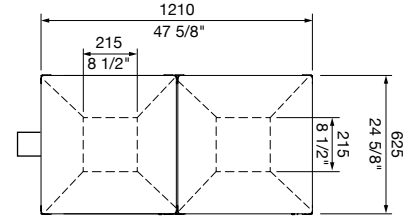

frame bin dual

An attractive enclosure for the common wheeled bin. Frame products are fabricated to order. Security key included.

Select one box per category to specify your product.

SIZE:

Wheeled bin not included.

- ☐ **120L**
  625W x 1210D x 1200H mm
  24 5/8" L x 47 5/8" W x 47 1/4" H
- ☐ **240L**
  740W x 1420D x 1340H mm
  29 1/8" L x 55 7/8" W x 52 3/4" H

ROOF:

- ☐ Curved
- ☐ Angled

FRAME:

- ☐ Aluminium
  - ☐ Powder Coated [See Colour Chart](#)
- ☐ Stainless 304
  - ☐ No.4 Finish (Brushed)
  - ☐ Powder Coated [See Colour Chart](#)
- ☐ Stainless 316
  - ☐ No.4 Finish (Brushed)
  - ☐ Powder Coated [See Colour Chart](#)

SPLASH TRAY:

- ☐ Match Frame Colour
- ☐ Powder Coated [See Colour Chart](#)

OPENING INSERT:

[See Colour Chart](#)

- ☐ None (Standard)
- ☐ Circle
- ☐ Slot
- ☐ Multipurpose

LOCK:

- ☐ Slam Lock with Triangular Key (Standard)
- ☐ Slam Lock with Square Key
- ☐ Keyless Slam Lock

OPTIONAL EXTRAS:

Additional cost applies.

- ☐ Ash Box
- ☐ Dog Bag Dispenser

TOP VIEW

OPENING INSERT