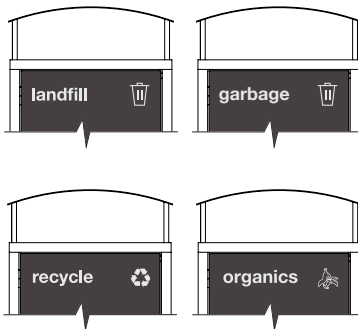

Quick links:

- streetfurniture.com/au/colour-chart/
- streetfurniture.com/au/warranty/

BODY

SIGNAGE

Etched Directly

Fixed Aluminium Plate

MOUNTING

BATTEN MAP

Refer to numbers to specify multicolour battens.