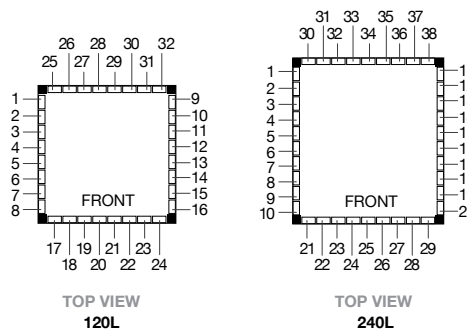

BATTEN MAP

Refer to numbers to specify multicolour battens.