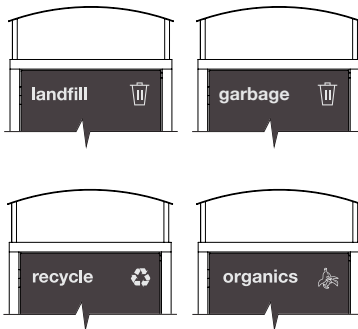

Quick links:

- streetfurniture.com/au/colour-chart/
- streetfurniture.com/au/warranty/

BODY

SIGNAGE

Etched Directly

Fixed Aluminium Plate

MOUNTING

BATTEN MAP