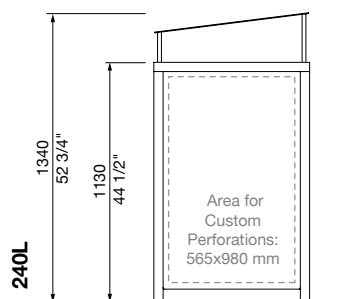

Select one box per category to specify your product.

SIZE:

Wheeled bin not included.

- 120L**
625W x 625D x 1200H mm
24 5/8" L x 24 5/8" W x 47 1/4" H
- 240L**
740W x 810D x 1340H mm
29 1/8" L x 31 7/8" W x 52 3/4" H

SIZE:

Wheeled bin not included.

- 120L**
625W x 1210D x 1200H mm
24 5/8" L x 47 5/8" W x 47 1/4" H
- 240L**
740W x 1420D x 1340H mm
29 1/8" L x 55 7/8" W x 52 3/4" H

ROOF:

- Curved
- Angled

FRAME:

- Aluminium
 - Powder Coated [See Colour Chart](#)
- Stainless 304
 - No.4 Finish (Brushed)
 - Powder Coated [See Colour Chart](#)
- Stainless 316
 - No.4 Finish (Brushed)
 - Powder Coated [See Colour Chart](#)

OPTIONAL EXTRAS:

Additional cost applies.

- Ash Box
- Dog Bag Dispenser

ISOMETRIC VIEW

TOP VIEW

SIDE VIEW
Curved Roof

FRONT VIEW
Curved Roof

TOP VIEW