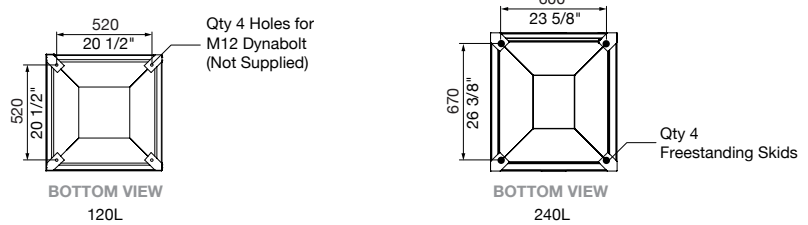

Quick links:

- streetfurniture.com/au/colour-chart/
- streetfurniture.com/au/warranty/

BODY

SIGNAGE

Etched Directly

Fixed Aluminium Plate

MOUNTING

BATTEN MAP