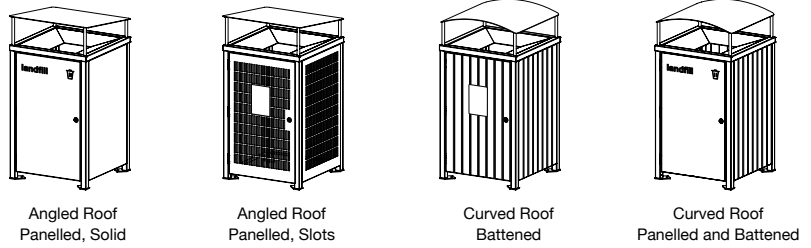

frame bin

BODY:

Select for all four sides, or two sides (front/back and left/right) separately.

- ☐ Panelled Powder Coated [See Colour Chart](#)
  - ☐ Solid
  - ☐ Slots
  - ☐ Custom Perforations
- ☐ Panelled No. 4 Finish (Brushed)
  - ☐ Solid
  - ☐ Slots
  - ☐ Custom Perforations
- ☐ Battered
  - ☐ Aluminium Woodgrain [See Colour Chart](#)
  - ☐ Aluminium Powder Coated [See Colour Chart](#)
    - ☐ Single Colour
    - ☐ Multicolour
  - ☐ Aluminium Anodised
  - ☐ Eco-certified Hardwood Oiled*

*Sourced from certified managed forests (PEFC or FSC). Hardwood needs re-oiling every 3 months. For a wood look with low maintenance, choose Aluminium Woodgrain (also known as Wood Without Worry).

SIGNAGE:

- ☐ No Sign
- ☐ Etched Directly (Panelled Body Only)
  - ☐ Landfill
  - ☐ Garbage
  - ☐ Recycle
  - ☐ Organics
- ☐ Fixed Aluminium Plate (150x215mm)
  - ☐ Landfill
  - ☐ Garbage
  - ☐ Recycle
  - ☐ Organics
- ☐ Tailored, Specify _____

MOUNTING:

- ☐ Surface Fixed
- ☐ Surface Fixed with Adjustable Feet
- ☐ Freestanding
- ☐ Freestanding with Adjustable Feet

Some options incur additional fees and lead time.

Need more information?

For a brochure, image gallery, CAD downloads, installation and maintenance guides, go to: streetfurniture.com/au/product/frame-bin/

Quick links:

- streetfurniture.com/au/colour-chart/
- streetfurniture.com/au/warranty/

BODY

SIGNAGE

Etched Directly

Fixed Aluminium Plate

MOUNTING

BATTEN MAP

Refer to numbers to specify multicolour battens.