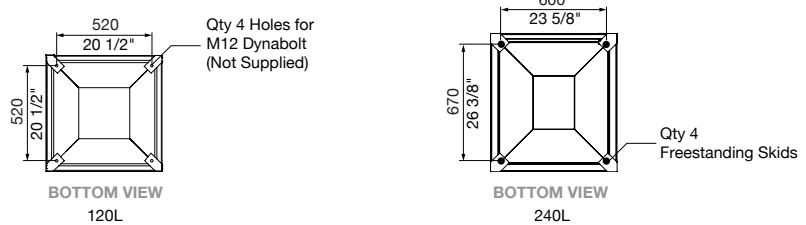

Quick links:

- streetfurniture.com/au/colour-chart/
- streetfurniture.com/au/warranty/

BODY

SIGNAGE

Etched Directly

Fixed Aluminium Plate

MOUNTING

BATTEN MAP

SIZE:

Wheeled bin not included.

- 120L**
625W x 1210D x 1200H mm
24 5/8" L x 47 5/8" W x 47 1/4" H
- 240L**
740W x 1420D x 1340H mm
29 1/8" L x 55 7/8" W x 52 3/4" H

ROOF:

- Curved
- Angled

FRAME:

- Aluminium
 - Powder Coated [See Colour Chart](#)
- Stainless 304
 - No.4 Finish (Brushed)
 - Powder Coated [See Colour Chart](#)
- Stainless 316
 - No.4 Finish (Brushed)
 - Powder Coated [See Colour Chart](#)