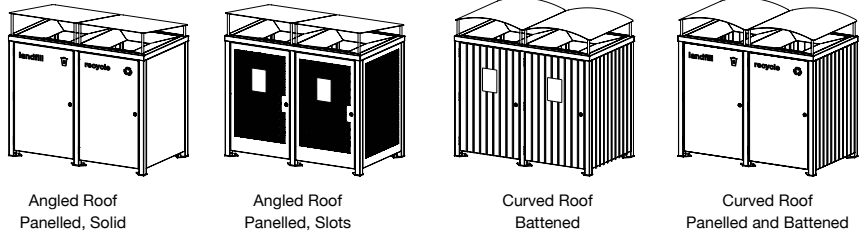

frame bin dual

BODY:

Select for all four sides, or two sides (front/back and left/right) separately.

- ☐ Panelled Powder Coated [See Colour Chart](#)
  - ☐ Solid
  - ☐ Slots
  - ☐ Custom Perforations
- ☐ Panelled No. 4 Finish (Brushed)
  - ☐ Solid
  - ☐ Slots
  - ☐ Custom Perforations
- ☐ Battered
  - ☐ Aluminium Woodgrain [See Colour Chart](#)
  - ☐ Aluminium Powder Coated [See Colour Chart](#)
    - ☐ Single Colour
    - ☐ Multicolour
  - ☐ Aluminium Anodised
  - ☐ Eco-certified Hardwood Oiled*

*Sourced from certified managed forests (PEFC or FSC). Hardwood needs re-oiling every 3 months. For a wood look with low maintenance, choose Aluminium Woodgrain (also known as Wood Without Worry).

SIGNAGE:

- ☐ No Sign
- ☐ Etched Directly (Panelled Body Only)
  - ☐ Landfill
  - ☐ Garbage
  - ☐ Recycle
  - ☐ Organics
- ☐ Fixed Aluminium Plate (150x215mm)
  - ☐ Landfill
  - ☐ Garbage
  - ☐ Recycle
  - ☐ Organics
- ☐ Tailored, Specify _____

MOUNTING:

- ☐ Surface Fixed
- ☐ Surface Fixed with Adjustable Feet
- ☐ Freestanding
- ☐ Freestanding with Adjustable Feet

Some options incur additional fees and lead time.

Need more information?

For a brochure, image gallery, CAD downloads, installation and maintenance guides, go to: streetfurniture.com/au/product/frame-bin/

Quick links:

- streetfurniture.com/au/colour-chart/
- streetfurniture.com/au/warranty/

BODY

SIGNAGE

Etched Directly

Fixed Aluminium Plate

MOUNTING

BATTEN MAP

Refer to numbers to specify multicolour battens.