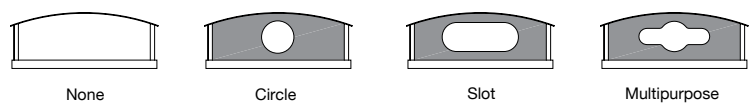

SPLASH TRAY:

- Match Frame Colour
- Powder Coated [See Colour Chart](#)

OPENING INSERT:

[See Colour Chart](#)

- None (Standard)
- Circle
- Slot
- Multipurpose

LOCK:

- Slam Lock with Triangular Key (Standard)
- Slam Lock with Square Key
- Keyless Slam Lock

OPTIONAL EXTRAS:

Additional cost applies.

- Ash Box
- Dog Bag Dispenser

ISOMETRIC VIEW

TOP VIEW

SIDE VIEW
Curved Roof

FRONT VIEW
Curved Roof

TOP VIEW

SIDE VIEW
Angled Roof

FRONT VIEW
Angled Roof

OPENING INSERT

frame bin dual

BODY:

Select for all four sides, or two sides (front/back and left/right) separately.

- Panelled Powder Coated [See Colour Chart](#)
 - Solid
 - Slots
 - Custom Perforations
- Panelled No. 4 Finish (Brushed)
 - Solid
 - Slots
 - Custom Perforations
- Battered
 - Aluminium Woodgrain [See Colour Chart](#)
 - Aluminium Powder Coated [See Colour Chart](#)
 - Single Colour
 - Multicolour
 - Aluminium Anodised
 - Eco-certified Hardwood Oiled*