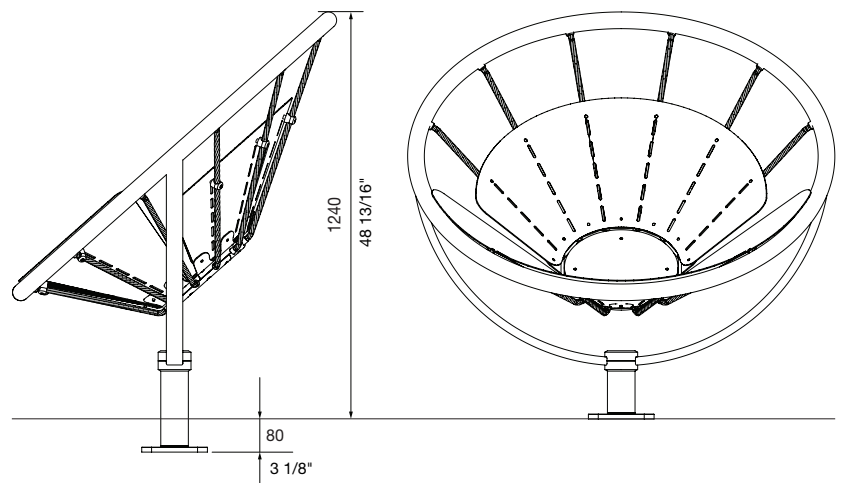

Flower Chair swivels, empowering sitters to find the best view, change their position in relation to the sun, interact with friends or enjoy some peace and quiet alone.

MCODE:
FC1

DIMENSIONS:
1300L x 985W x 1240H (mm)
51 3/16" L x 38 3/4" W x 48 13/16" H

ROPE:

- Black

Some options incur additional fees and lead time.

Need more information?

For a brochure, image gallery, CAD downloads, installation and maintenance guides, go to:

streetfurniture.com/au/product/flower-chair/

Quick links:

streetfurniture.com/au/colour-chart/

streetfurniture.com/au/warranty/

streetfurniture.com/au/parts-promise/

TOP VIEW

SIDE VIEW
SUBSURFACE FIXED

FRONT VIEW
SURFACE FIXED

MOUNTING OPTIONS