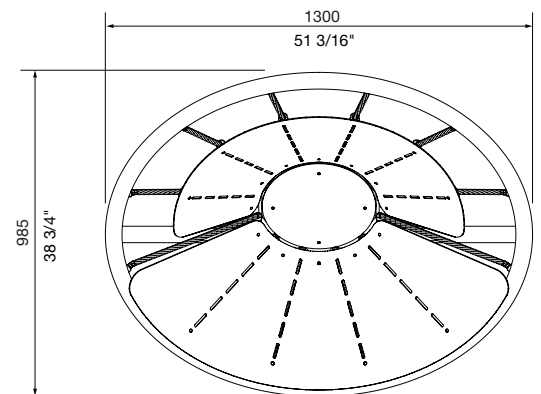

Flower Chair swivels, empowering sitters to find the best view, change their position in relation to the sun, interact with friends or enjoy some peace and quiet alone.

MCODE:
FC1

DIMENSIONS:
1300L x 985W x 1240H (mm)
51 3/16" L x 38 3/4" W x 48 13/16" H

Select one box per category to specify your product.

FRAME:

- ☐ Stainless 316
  - ☐ No.4 brushed
  - ☐ Powder coated (*see colour chart*)

MOUNTING:

- ☐ Swivel mechanism
  - ☐ Surface fixed
  - ☐ Subsurface fixed

PANEL:

- ☐ Aluminium powder coated (*see colour chart*)

ROPE:

- ☐ Black

Some options incur additional fees and lead time.

Need more information?

For a brochure, image gallery, CAD downloads, installation and maintenance guides, go to:

streetfurniture.com/au/product/flower-chair/

Quick links:

streetfurniture.com/au/colour-chart/

streetfurniture.com/au/warranty/

streetfurniture.com/au/parts-promise/

TOP VIEW