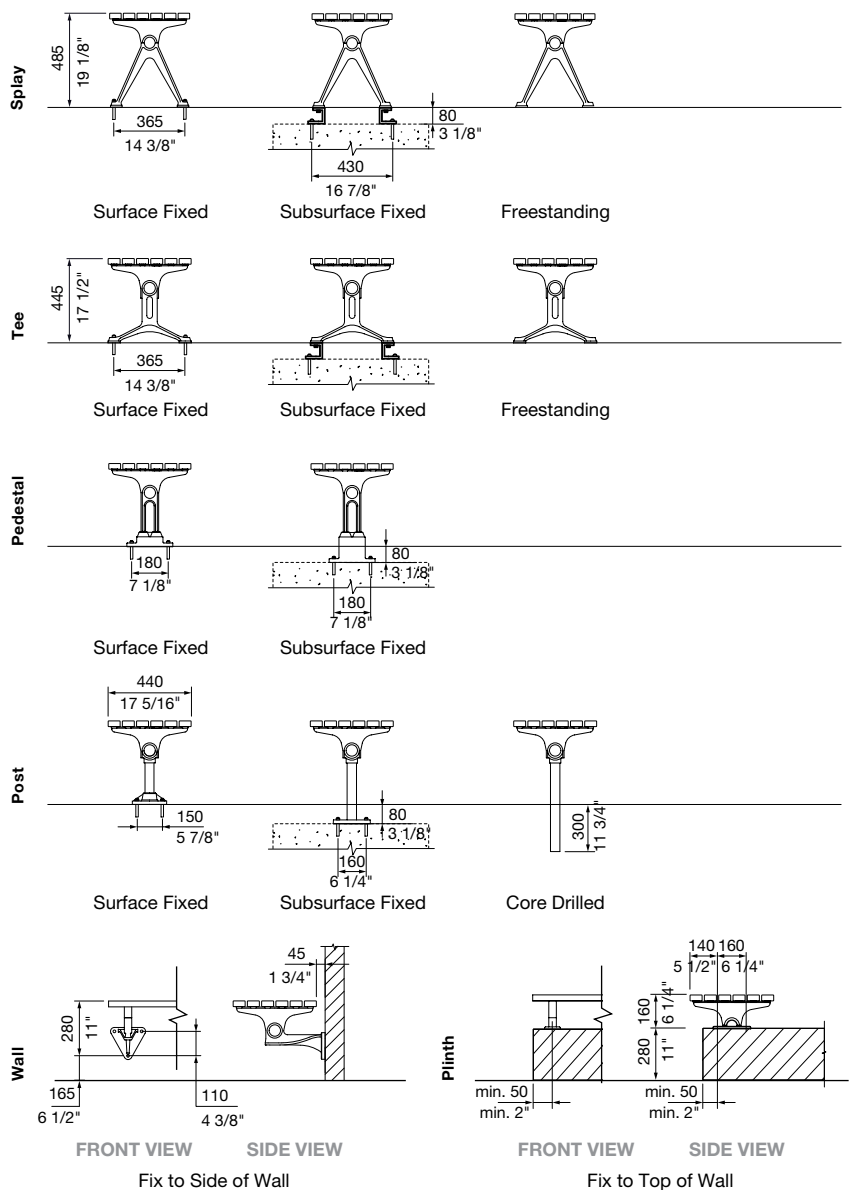

LEG AND MOUNTING