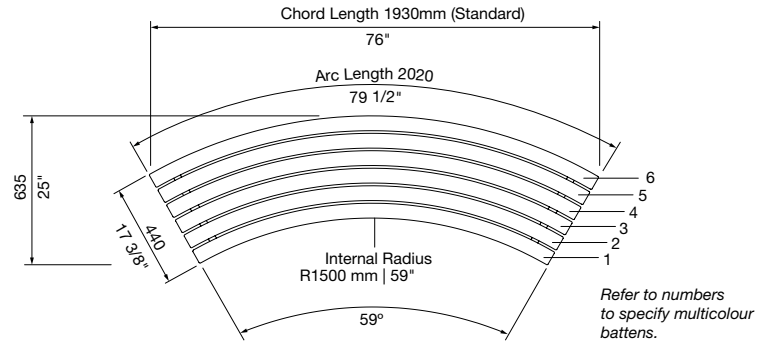

mall curved slim bench

This is a carbon neutral product.

Aluminium woodgrain or powder coated battens can be curved for social and organic configurations.

MCODE:
CMM8-C

DIMENSIONS:
1930L x 635W x 445 or 485H (mm)
76" L x 25" W x 17 1/2" or 19 1/8" H

Select one box per category to specify your product.

INTERNAL RADIUS:
☐ 1500mm | 59" (Standard)
☐ Tailored

ARC LENGTH:
☐ 2010mm | 79 1/8" (Standard)
☐ Tailored

LEG AND MOUNTING:
☐ Splay
    ☐ Surface Fixed
    ☐ Subsurface Fixed
    ☐ Freestanding
☐ Tee
    ☐ Surface Fixed
    ☐ Subsurface Fixed
    ☐ Freestanding
☐ Pedestal
    ☐ Surface Fixed
    ☐ Subsurface Fixed
☐ Post
    ☐ Surface Fixed with Cast Base
    ☐ Subsurface Fixed with Baseplate
    ☐ Core Drilled (300mm Below Ground)
☐ Wall (Fixed to Side of Wall)
☐ Plinth (Fixed on Top of Wall)

FRAME:
[See Colour Chart](#)
☐ Cast Aluminium Powder Coated

BATTEN:
☐ Aluminium Woodgrain [See Colour Chart](#)
☐ Aluminium Powder Coated [See Colour Chart](#)
    ☐ Single Colour
    ☐ Multicolour
☐ Tailored

BATTEN ENDCAP COLOUR:
☐ Match Batten
☐ Match Frame