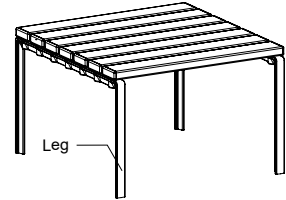

- Forum Seat (FS7)

CHESS BOARD:

- None
- Chess Board 405x405(mm) | 15 15/16" x 15 15/16"

Need more information?

For a brochure, image gallery, CAD downloads, installation and maintenance guides, go to:

streetfurniture.com/au/product/forum-low-table/

Quick links:

streetfurniture.com/au/colour-chart/

streetfurniture.com/au/warranty/

FORUM LOW TABLE or BENCH
690mm, surface fixed
FT7

FORUM LOW TABLE or BENCH
690mm, freestanding
FT7

Forum Low Table (690mm)
with 1-seater Forum Seat