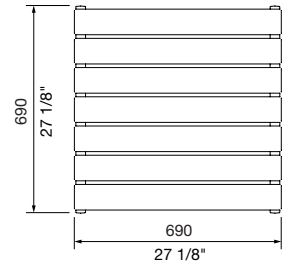

BATTEN ENDCAP COLOUR:

- ☐ Match Batten
- ☐ Match Frame

Some options incur additional fees and lead time.

TOP VIEW
690mm