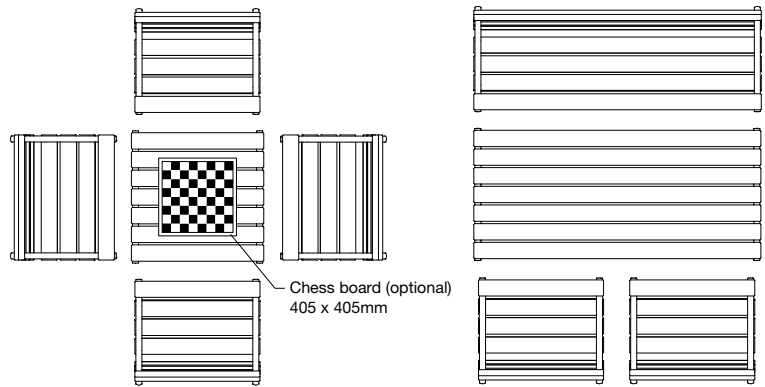

- Forum Seat (FS7)

CHESS BOARD:

- None
- Chess Board 405x405(mm) | 15 15/16" x 15 15/16"

Need more information?

For a brochure, image gallery, CAD downloads, installation and maintenance guides, go to:

streetfurniture.com/au/product/forum-low-table/

Quick links:

streetfurniture.com/au/colour-chart/

streetfurniture.com/au/warranty/

FORUM LOW TABLE or BENCH
690mm, surface fixed
FT7

FORUM LOW TABLE or BENCH
690mm, freestanding
FT7

Forum Low Table (690mm)
with 1-seater Forum Seat

Forum Low Table (1500mm)
with 1-seater and 3-seater Forum Seat

Forum Low Table (2500mm)
with 1-seater and 4-seater Forum Seat