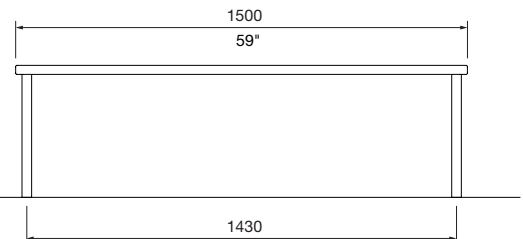

Select one box per category to specify your product.

LENGTH:

- 690mm | 27 1/8"
- 1500mm | 59"
- 2500mm | 98 3/8"
- Tailored

FRAME:

[See colour chart](#)

Cast aluminium powder coated

MOUNTING:

- Freestanding
- Surface fixed
- Subsurface fixed
- Core drilled (100mm below ground)

SIDE VIEW
SUBSURFACE FIXED

MOUNTING OPTIONS

FRONT VIEW
1500mm

FRONT VIEW
2500mm

forum low table

This is a carbon neutral product.

COMPATIBLE SEATING:

Refer to separate technical sheet.

- Forum Seat (FS7)

CHESS BOARD:

- None
- Chess Board 405x405(mm) | 15 15/16" x 15 15/16"

Need more information?

For a brochure, image gallery, CAD downloads, installation and maintenance guides, go to:

streetfurniture.com/au/product/forum-low-table/

Forum Low Table (1500mm)
with 1-seater and 3-seater Forum Seat

Forum Low Table (2500mm)
with 1-seater and 4-seater Forum Seat