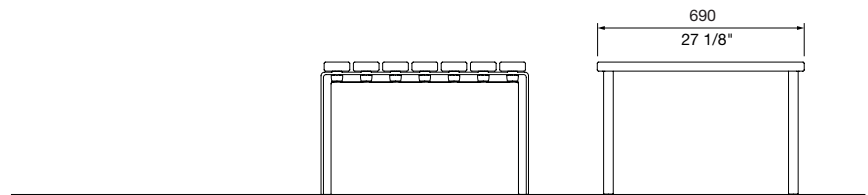

forum low table

A versatile coffee table or bench. Available in hardwood, anodised and brightly coloured aluminium battens.

DIMENSIONS:

690W x 440H x various lengths (mm)
27 1/8" W x 17 3/8" H x various lengths

Select one box per category to specify your product.

LENGTH:

- ☐ 690mm | 27 1/8"
- ☐ 1500mm | 59"
- ☐ 2500mm | 98 3/8"
- ☐ Tailored

FRAME:

[See colour chart](#)

Cast aluminium powder coated

MOUNTING:

- ☐ Freestanding
- ☐ Surface fixed
- ☐ Subsurface fixed
- ☐ Core drilled (100mm below ground)

BATTEN:

- ☐ Aluminium Woodgrain [See Colour Chart](#)
- ☐ Aluminium Powder Coated [See Colour Chart](#)
- ☐ Aluminium Anodised
- ☐ Eco-certified Hardwood Oiled*

*Sourced from certified managed forests (PEFC or FSC). Hardwood needs re-oiling every 3 months. For a wood look with low maintenance, choose Aluminium Woodgrain (also known as Wood Without Worry).

BATTEN ENDCAP COLOUR:

- ☐ Match Batten
- ☐ Match Frame

Some options incur additional fees and lead time.

MOUNTING OPTIONS