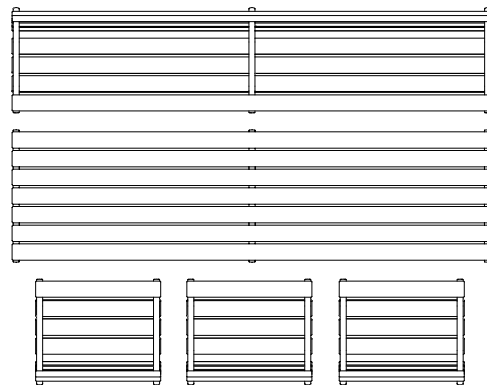

- Forum Seat (FS7)

CHESS BOARD:

- None
- Chess Board 405x405(mm) | 15 15/16" x 15 15/16"

Need more information?

For a brochure, image gallery, CAD downloads, installation and maintenance guides, go to:

streetfurniture.com/au/product/forum-low-table/

Quick links:

streetfurniture.com/au/colour-chart/

streetfurniture.com/au/warranty/

FORUM LOW TABLE or BENCH
690mm, surface fixed
FT7

FORUM LOW TABLE or BENCH
690mm, freestanding
FT7

Forum Low Table (690mm)
with 1-seater Forum Seat

Forum Low Table (1500mm)
with 1-seater and 3-seater Forum Seat

Forum Low Table (2500mm)
with 1-seater and 4-seater Forum Seat