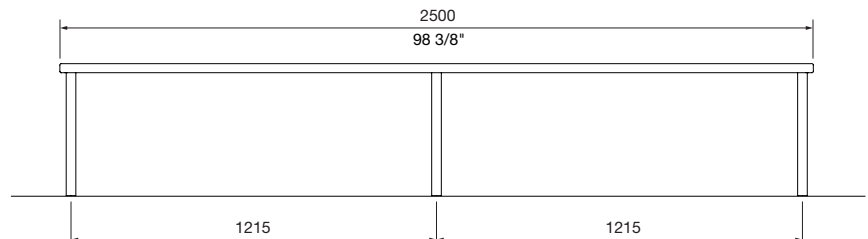

FRONT VIEW
2500mm