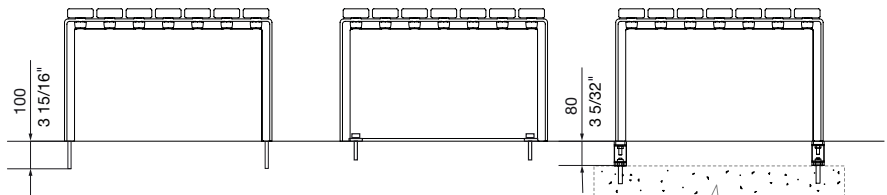

Select one box per category to specify your product.

LENGTH:

- 690mm | 27 1/8"
- 1500mm | 59"
- 2500mm | 98 3/8"
- Tailored

FRAME:

[See colour chart](#)

Cast aluminium powder coated

MOUNTING:

- Freestanding
- Surface fixed
- Subsurface fixed
- Core drilled (100mm below ground)

BATTEN ENDCAP COLOUR:

- Match Batten
- Match Frame

Some options incur additional fees and lead time.

TOP VIEW
690mm

SIDE VIEW
FREESTANDING

FRONT VIEW
690mm

SIDE VIEW
CORE DRILLED

SIDE VIEW
SURFACE FIXED

SIDE VIEW
SUBSURFACE FIXED

MOUNTING OPTIONS

FRONT VIEW
1500mm

FRONT VIEW
2500mm

forum low table

This is a carbon neutral product.

COMPATIBLE SEATING:

Refer to separate technical sheet.

- Forum Seat (FS7)

CHESS BOARD:

- None
- Chess Board 405x405(mm) | 15 15/16" x 15 15/16"

Need more information?

For a brochure, image gallery, CAD downloads, installation and maintenance guides, go to:

streetfurniture.com/au/product/forum-low-table/