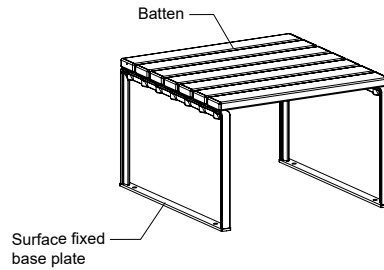

forum low table

This is a carbon neutral product.

COMPATIBLE SEATING:

Refer to separate technical sheet.

- ☐ Forum Seat (FS7)

CHESS BOARD:

- ☐ None
- ☐ Chess Board 405x405(mm) | 15 15/16" x 15 15/16"

Need more information?

For a brochure, image gallery, CAD downloads, installation and maintenance guides, go to:

streetfurniture.com/au/product/forum-low-table/

Quick links:

streetfurniture.com/au/colour-chart/

streetfurniture.com/au/warranty/

FORUM LOW TABLE or BENCH
690mm, surface fixed
FT7