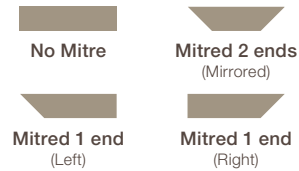

Mitred is available for hardwood battens only. Aluminium battens can be step joined for right angle corners.

* Hardwood only

1 Square

Qty: 4 Mall Mitred Slim Benches
1750W x 1750H (mm)

2 Cross

Qty: 4 Mall Mitred Slim Benches
3060W x 3500H (mm)

3 Tailored (drawing required)

Qty: 3 Mall Slim Mitred Benches
Various dimensions

products

Technical sheets are available to help specify your product. More information can be found at streetfurniture.com

Need more technical data?

Find online:

- Technical sheets
- Colour charts
- Installation guides
- Material specifications
- High-res images
- CAD blocks

mitre styles

Stepped Corner 90°
Aluminium battens

Mitred Corner 90°
Hardwood battens