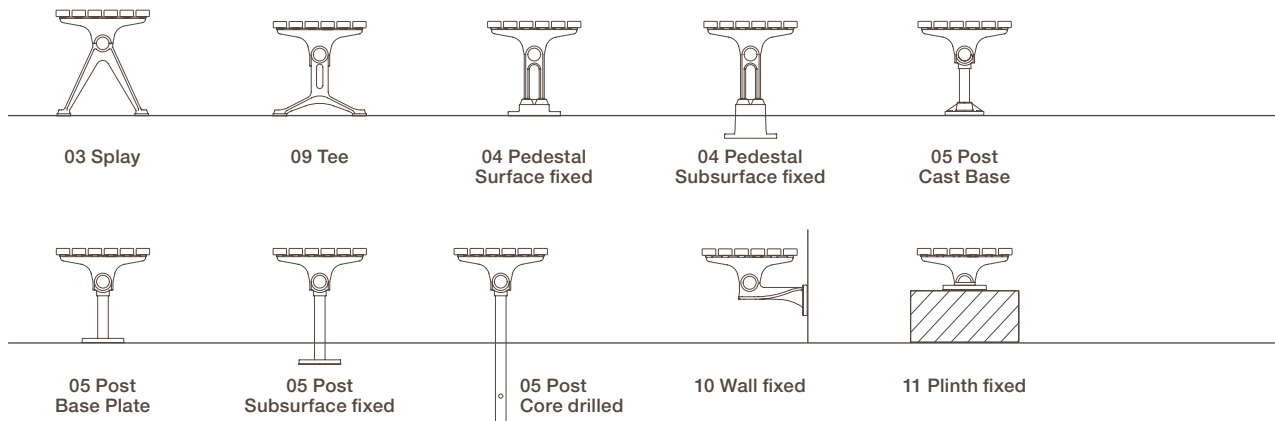

legs

Legs may require assembly on site

colours

More colours can be found on the colour chart at streetfurniture.com