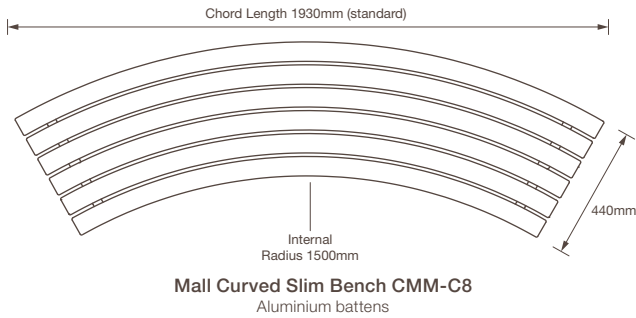

Mitred is available for hardwood battens only. Aluminium battens can be step joined for right angle corners.

* Hardwood only

1 Square

Qty: 4 Mall Mitred Slim Benches
1750W x 1750H (mm)

2 Cross

Qty: 4 Mall Mitred Slim Benches
3060W x 3500H (mm)

3 Tailored (drawing required)

Qty: 3 Mall Slim Mitred Benches
Various dimensions

products

Technical sheets are available to help specify your product. More information can be found at streetfurniture.com

Need more technical data?

Find online:

- Technical sheets
- Colour charts
- Installation guides
- Material specifications
- High-res images
- CAD blocks

mitre styles

Stepped Corner 90°
Aluminium battens

Mitred Corner 90°
Hardwood battens