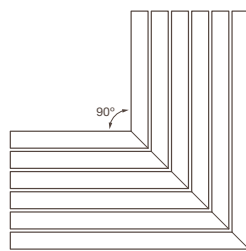

3 Tailored (drawing required)

Qty: 3 Mall Slim Mitred Benches
Various dimensions

products

Technical sheets are available to help specify your product. More information can be found at streetfurniture.com

Need more technical data?

Find online:

- Technical sheets
- Colour charts
- Installation guides
- Material specifications
- High-res images
- CAD blocks

mitre styles

Stepped Corner 90°
Aluminium battens

Mitred Corner 90°
Hardwood battens