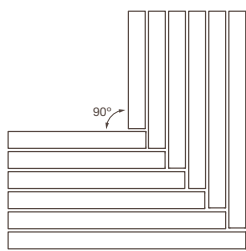

Mitred is available for hardwood battens only. Aluminium battens can be step joined for right angle corners.

* Hardwood only

1 Square

Qty: 4 Mall Mitred Slim Benches
1750W x 1750H (mm)

2 Cross

Qty: 4 Mall Mitred Slim Benches
3060W x 3500H (mm)

3 Tailored (drawing required)

Qty: 3 Mall Slim Mitred Benches
Various dimensions

products

Technical sheets are available to help specify your product. More information can be found at streetfurniture.com

Need more technical data?

Find online:

- Technical sheets
- Colour charts
- Installation guides
- Material specifications
- High-res images
- CAD blocks

mitre styles

Stepped Corner 90°
Aluminium battens

Mitred Corner 90°
Hardwood battens