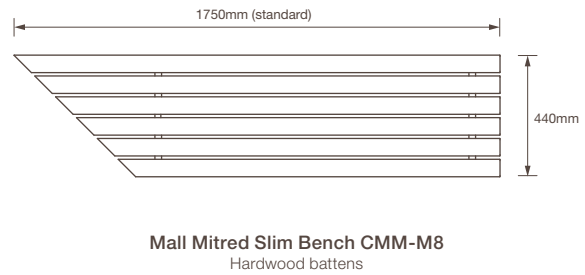

2 S-shape
Qty: 2 Mall Curved Slim Benches
2980W x 2140H (mm)

3 Circle
Qty: 5 Mall Curved Slim Benches
Ø3880mm

4 C-shape
Qty: 4 Mall Curved Slim Benches
2900W x 3880H (mm)

mitre it

Mitre cut hardwood battens up to 2.5 metres long.

Mitred is available for hardwood battens only. Aluminium battens can be step joined for right angle corners.

* Hardwood only

1 Square

Qty: 4 Mall Mitred Slim Benches
1750W x 1750H (mm)

2 Cross

Qty: 4 Mall Mitred Slim Benches
3060W x 3500H (mm)

3 Tailored (drawing required)

Qty: 3 Mall Slim Mitred Benches
Various dimensions

products

Technical sheets are available to help specify your product. More information can be found at streetfurniture.com

Need more technical data?

Find online:

- Technical sheets
- Colour charts
- Installation guides
- Material specifications
- High-res images
- CAD blocks

mitre styles

Stepped Corner 90°
Aluminium battens

Mitred Corner 90°
Hardwood battens