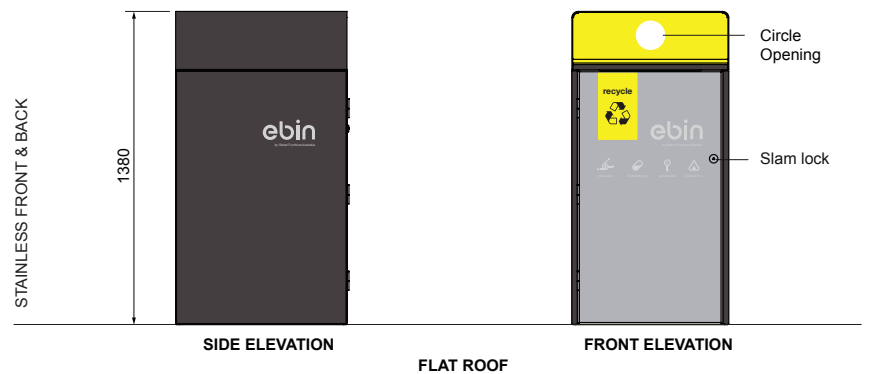

- Powder Coated Panels (see colour chart)
- No.4 Finish (brushed)
- Tailored

FINISH (FRONT & BACK)

- No.4 Finish (brushed) *standard*
- Powder Coated Panels (see colour chart)
- Tailored

Smart Feature Icons

Smartsensor hardware is hidden and comes securely pre-mounted on underside of bin roof

OPENING INSERT:

- Rectangle Powder Coated (see colour chart)
- Circle Powder Coated
- Slot Powder Coated
- Multipurpose Powder Coated
- Tailored