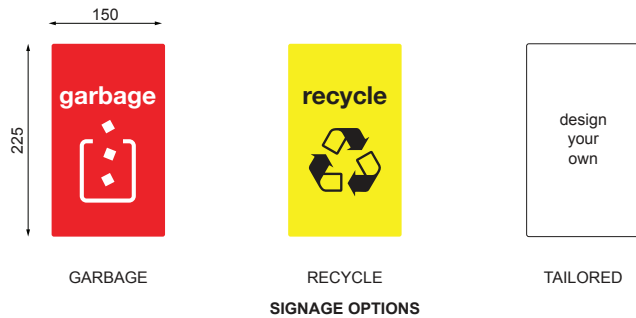

- Powder Coated Panels (see colour chart)
- No.4 Finish (brushed)
- Tailored

FINISH (FRONT & BACK)

- No.4 Finish (brushed) *standard*
- Powder Coated Panels (see colour chart)
- Tailored

Smart Feature Icons

Smartsensor hardware is hidden and comes securely pre-mounted on underside of bin roof

OPENING INSERT:

- Rectangle Powder Coated (see colour chart)
- Circle Powder Coated
- Slot Powder Coated
- Multipurpose Powder Coated
- Tailored

SIGNAGE:

Sublimated metal plate

- None
- Garbage (Lobster Red)
- Recycle (Brilliant Yellow)
- Tailored

MOUNTING:

- Surface Fixed
- Freestanding
- Tailored

ASH BOX:

Stainless steel No.4 finish (brushed)

- No
- Yes
- Tailored