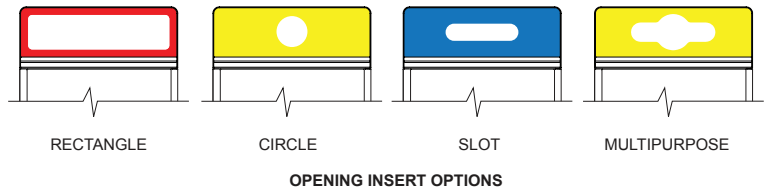

- Powder Coated Panels (see colour chart)
- No.4 Finish (brushed)
- Tailored

FINISH (FRONT & BACK)

- No.4 Finish (brushed) *standard*
- Powder Coated Panels (see colour chart)
- Tailored

Smart Feature Icons

Smartsensor hardware is hidden and comes securely pre-mounted on underside of bin roof

OPENING INSERT:

- Rectangle Powder Coated (see colour chart)
- Circle Powder Coated
- Slot Powder Coated
- Multipurpose Powder Coated
- Tailored