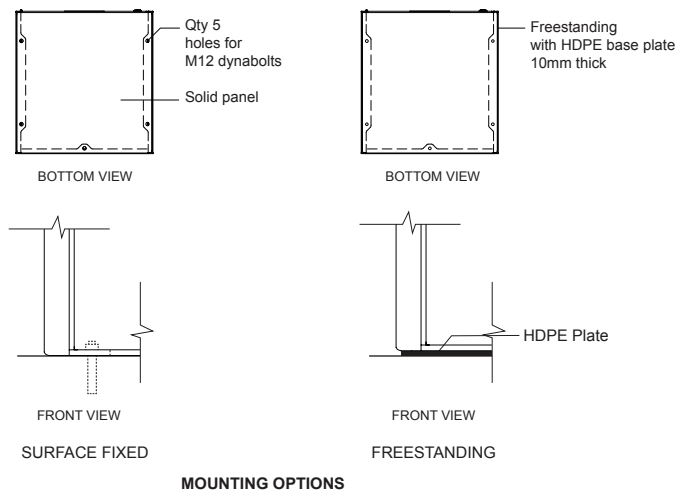

DOG BAG DISPENSER:

- ☐ No
- ☐ Yes
- ☐ Tailored