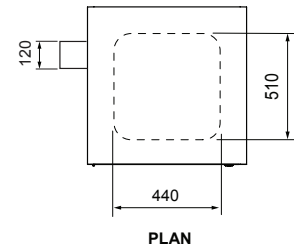

Know where your bins are, and how full, at all times. Each eBin comes with 12 months access to the asset management app via desktop or mobile. The bin also pings your phone to alert you when fire is detected inside the container.

Powered by 3G-enabled Smartsensor, eBin comes with continuous aftermarket-service directly with Smartsensor for the duration of your plan, easily extended through Smartsensor.

MCODE:
EBIN-E240

DIMENSIONS (mm):
695L x 760W x 1380H

CAPACITY:
Fits 240L wheeled bin

Select one box per category to specify your product.

ROOF:

- ☐ Angled
- ☐ Flat
- ☐ Flat with tray return
- ☐ Tailored

BODY:

- ☐ Stainless 304
- ☐ Stainless 316
- ☐ Tailored

FINISH (ROOF, TRAY & SIDES)

- ☐ Powder Coated Panels (see colour chart)
- ☐ No.4 Finish (brushed)
- ☐ Tailored

FINISH (FRONT & BACK)

- ☐ No.4 Finish (brushed) *standard*
- ☐ Powder Coated Panels (see colour chart)
- ☐ Tailored

Smart Feature Icons