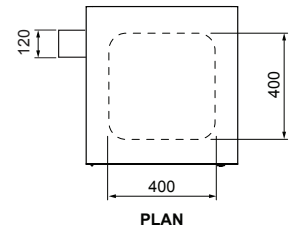

Know where your bins are, and how full, at all times. Each eBin comes with 12 months access to the asset management app via desktop or mobile. The bin also pings your phone to alert you when fire is detected inside the container.

Powered by 3G-enabled Smartsensor, eBin comes with continuous aftermarket-service directly with Smartsensor for the duration of your plan, easily extended through Smartsensor.

MCODE:
EBIN-E120

DIMENSIONS (mm):
570L x 590W x 1180H

CAPACITY:
Fits 120L wheeled bin

Select one box per category to specify your product.

ROOF:

- ☐ Angled
- ☐ Flat
- ☐ Flat with tray return
- ☐ Tailored

BODY:

- ☐ Stainless 304
- ☐ Stainless 316
- ☐ Tailored

FINISH (ROOF, TRAY & SIDES)

- ☐ Powder Coated Panels *(see colour chart)*
- ☐ No.4 Finish (brushed)
- ☐ Tailored

FINISH (FRONT & BACK)

- ☐ No.4 Finish (brushed) *standard*
- ☐ Powder Coated Panels *(see colour chart)*
- ☐ Tailored

Smart Feature Icons