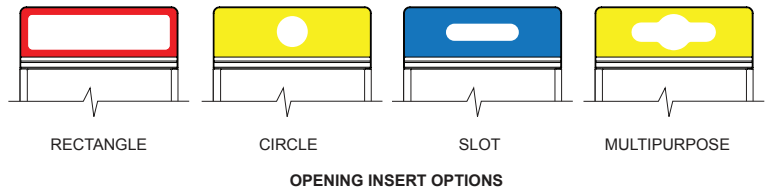

- Powder Coated Panels *(see colour chart)*
- No.4 Finish (brushed)
- Tailored

FINISH (FRONT & BACK)

- No.4 Finish (brushed) *standard*
- Powder Coated Panels *(see colour chart)*
- Tailored

Smart Feature Icons

OPENING INSERT:

- Rectangle Powder Coated (see colour chart)
- Circle Powder Coated
- Slot Powder Coated
- Multipurpose Powder Coated
- Tailored

SIGNAGE:

Sublimated metal plate

- None
- Garbage (Lobster Red)
- Recycle (Brilliant Yellow)
- Tailored