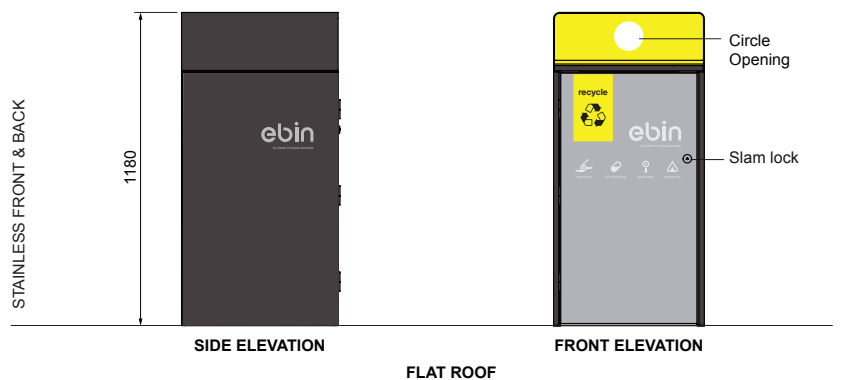

CAPACITY:
Fits 120L wheeled bin

Select one box per category to specify your product.

ROOF:

- Angled
- Flat
- Flat with tray return
- Tailored

BODY:

- Stainless 304
- Stainless 316
- Tailored

FINISH (ROOF, TRAY & SIDES)

- Powder Coated Panels *(see colour chart)*
- No.4 Finish (brushed)
- Tailored

FINISH (FRONT & BACK)

- No.4 Finish (brushed) *standard*
- Powder Coated Panels *(see colour chart)*
- Tailored

Smart Feature Icons