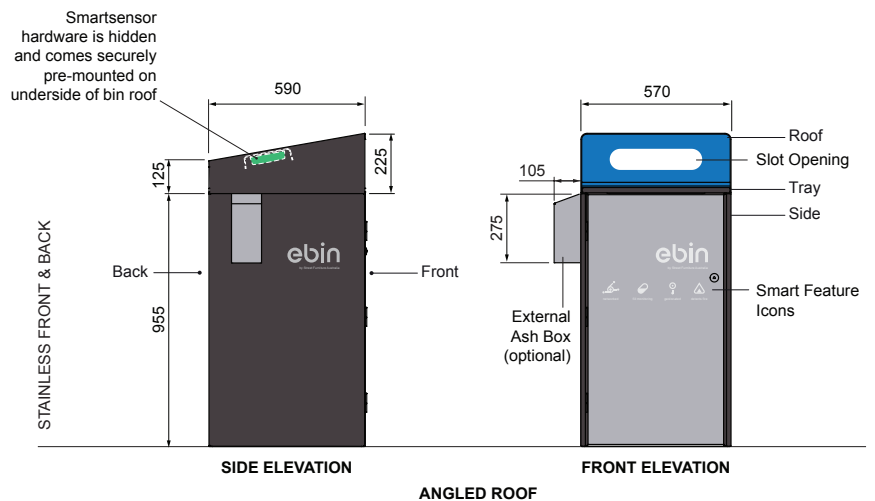

Know where your bins are, and how full, at all times. Each eBin comes with 12 months access to the asset management app via desktop or mobile. The bin also pings your phone to alert you when fire is detected inside the container.

Powered by 3G-enabled Smartsensor, eBin comes with continuous aftermarket-service directly with Smartsensor for the duration of your plan, easily extended through Smartsensor.

MCODE:
EBIN-E120

DIMENSIONS (mm):
570L x 590W x 1180H

CAPACITY:
Fits 120L wheeled bin

Select one box per category to specify your product.

ROOF:

- ☐ Angled
- ☐ Flat
- ☐ Flat with tray return
- ☐ Tailored

BODY:

- ☐ Stainless 304
- ☐ Stainless 316
- ☐ Tailored

FINISH (ROOF, TRAY & SIDES)

- ☐ Powder Coated Panels *(see colour chart)*
- ☐ No.4 Finish (brushed)
- ☐ Tailored

FINISH (FRONT & BACK)

- ☐ No.4 Finish (brushed) *standard*
- ☐ Powder Coated Panels *(see colour chart)*
- ☐ Tailored

Smart Feature Icons