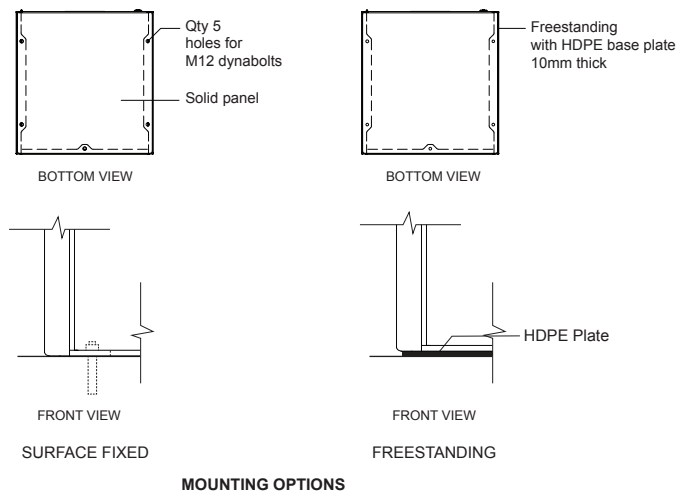

MOUNTING:

- Surface Fixed
- Freestanding
- Tailored

ASH BOX:

Stainless steel No.4 finish (brushed)

- No
- Yes
- Tailored

DOG BAG DISPENSER:

- No
- Yes
- Tailored

Some options incur additional fees and lead time.