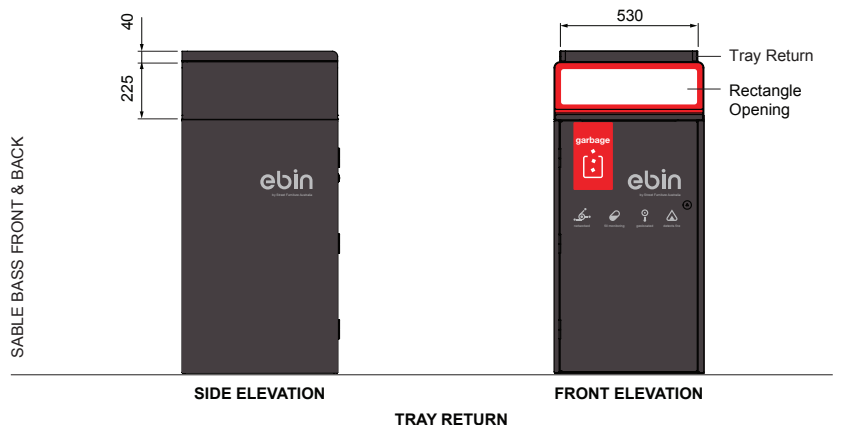

Know where your bins are, and how full, at all times. Each eBin comes with 12 months access to the asset management app via desktop or mobile. The bin also pings your phone to alert you when fire is detected inside the container.

Powered by 3G-enabled Smartsensor, eBin comes with continuous aftermarket-service directly with Smartsensor for the duration of your plan, easily extended through Smartsensor.

MCODE:
EBIN-E120

DIMENSIONS (mm):
570L x 590W x 1180H

CAPACITY:
Fits 120L wheeled bin

Select one box per category to specify your product.

ROOF:

- ☐ Angled
- ☐ Flat
- ☐ Flat with tray return
- ☐ Tailored

BODY:

- ☐ Stainless 304
- ☐ Stainless 316
- ☐ Tailored

FINISH (ROOF, TRAY & SIDES)

- ☐ Powder Coated Panels *(see colour chart)*
- ☐ No.4 Finish (brushed)
- ☐ Tailored

FINISH (FRONT & BACK)

- ☐ No.4 Finish (brushed) *standard*
- ☐ Powder Coated Panels *(see colour chart)*
- ☐ Tailored

Smart Feature Icons