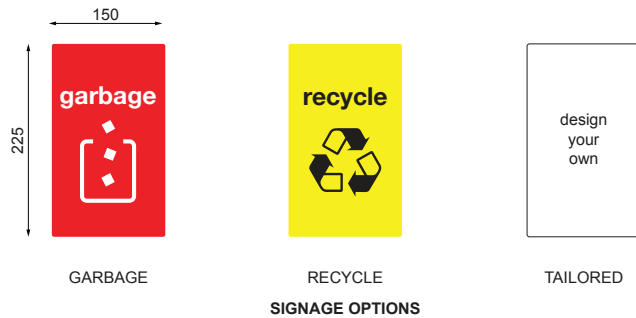

- Powder Coated Panels *(see colour chart)*
- No.4 Finish (brushed)
- Tailored

FINISH (FRONT & BACK)

- No.4 Finish (brushed) *standard*
- Powder Coated Panels *(see colour chart)*
- Tailored

Smart Feature Icons

OPENING INSERT:

- Rectangle Powder Coated (see colour chart)
- Circle Powder Coated
- Slot Powder Coated
- Multipurpose Powder Coated
- Tailored

SIGNAGE:

Sublimated metal plate

- None
- Garbage (Lobster Red)
- Recycle (Brilliant Yellow)
- Tailored