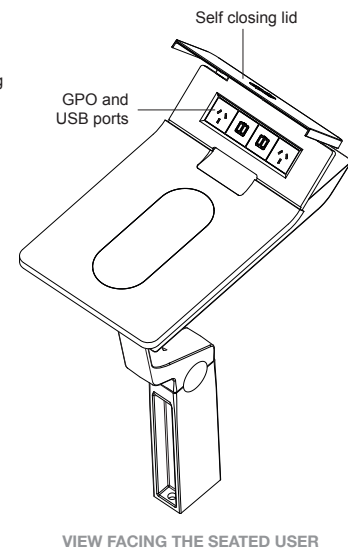

A charging table that enables users charge devices. PowerMe™ can also house technology such as WiFi.

Integrate with a wide range of seats including Classic Galleria, Mall, Concourse, Termini, and Aria. Also available as a standalone table.

MCODE:
PM

DIMENSIONS:
300W x 510L x 770H (mm)
11 13/16" W x 20 1/16" L x 30 5/16" H

Select one box per category to specify your product.

SMART FEATURES:

PowerMe™ Table offers GPO, USB and wireless charging for end users. It can also house hardware to offer WiFi 4G.

CHARGING POINTS:

- ☐ GPO, USB, USB, GPO, Qty 2 wireless charging
- ☐ USB, USB, USB, USB, Qty 2 wireless charging
- ☐ Tailored

WIFI 4G:

Additional cost applies.

- ☐ No
- ☐ Yes

MOUNTING:

- ☐ Surface Fixed
- ☐ Subsurface Fixed

PowerMe™ TABLETOP:

- ☐ Cast Aluminium Powder Coated
  (see colour chart)
- ☐ Tailored

FRAME COLOUR:

- ☐ Sable Brilliance (medium grey)
- ☐ Sable Bass (dark grey)
- ☐ Sable Core Ten
- ☐ Textura
  - ☐ Ironstone
  - ☐ Deep Ocean
  - ☐ Jasper
  - ☐ Woodland Grey
  - ☐ Dark Bronze
  - ☐ Monument
  - ☐ Night Sky (black)
- ☐ Other *(see colour chart)*

Integrated PowerMe
2 x Aria 2-seater, PowerMe centred, with Splay legs and arms
2S-PM-2S