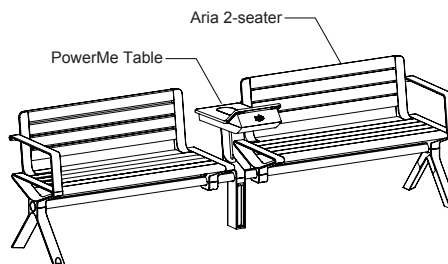

MCODE:  
PM

DIMENSIONS:  
300W x 510L x 770H (mm)  
11 13/16" W x 20 1/16" L x 30 5/16" H

Select one box per category to specify your product.

**SMART FEATURES:**

PowerMe™ Table offers GPO, USB and wireless charging for end users. It can also house hardware to offer WiFi 4G.

**CHARGING POINTS:**

- GPO, USB, USB, GPO, Qty 2 wireless charging
- USB, USB, USB, USB, Qty 2 wireless charging
- Tailored

**WIFI 4G:**

*Additional cost applies.*

- No
- Yes

**MOUNTING:**

- Surface Fixed
- Subsurface Fixed

**Integrated PowerMe**  
2 x Aria 2-seater, PowerMe centred, with Splay legs and arms  
2S-PM-2S

**CONFIGURATIONS:**

- Axle mount 1 (CMA1/4, CMG4/8, CMM4/8)
- Axle mount 2 (CMG1/5, CML7, CMM1/7, CMT1)
- Standalone