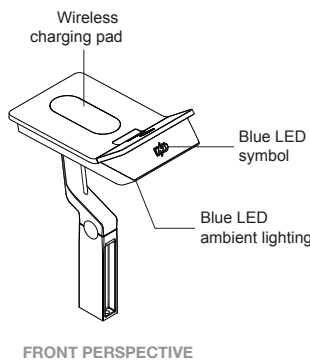

A charging table that enables users charge devices. PowerMe™ can also house technology such as WiFi.

Integrate with a wide range of seats including Classic Galleria, Mall, Concourse, Termini, and Aria. Also available as a standalone table.

MCODE:
PM

DIMENSIONS:
300W x 510L x 770H (mm)
11 13/16" W x 20 1/16" L x 30 5/16" H

Select one box per category to specify your product.

SMART FEATURES:

PowerMe™ Table offers GPO, USB and wireless charging for end users. It can also house hardware to offer WiFi 4G.

CHARGING POINTS:

- ☐ GPO, USB, USB, GPO, Qty 2 wireless charging
- ☐ USB, USB, USB, USB, Qty 2 wireless charging
- ☐ Tailored

WIFI 4G:

Additional cost applies.

- ☐ No
- ☐ Yes

MOUNTING:

- ☐ Surface Fixed
- ☐ Subsurface Fixed

PowerMe™ TABLETOP:

- ☐ Cast Aluminium Powder Coated
  (see colour chart)
- ☐ Tailored

FRAME COLOUR:

- ☐ Sable Brilliance (medium grey)
- ☐ Sable Bass (dark grey)
- ☐ Sable Core Ten
- ☐ Textura
  - ☐ Ironstone
  - ☐ Deep Ocean
  - ☐ Jasper
  - ☐ Woodland Grey
  - ☐ Dark Bronze
  - ☐ Monument
  - ☐ Night Sky (black)
- ☐ Other *(see colour chart)*

Integrated PowerMe
2 x Aria 2-seater, PowerMe centred, with Splay legs and arms
2S-PM-2S