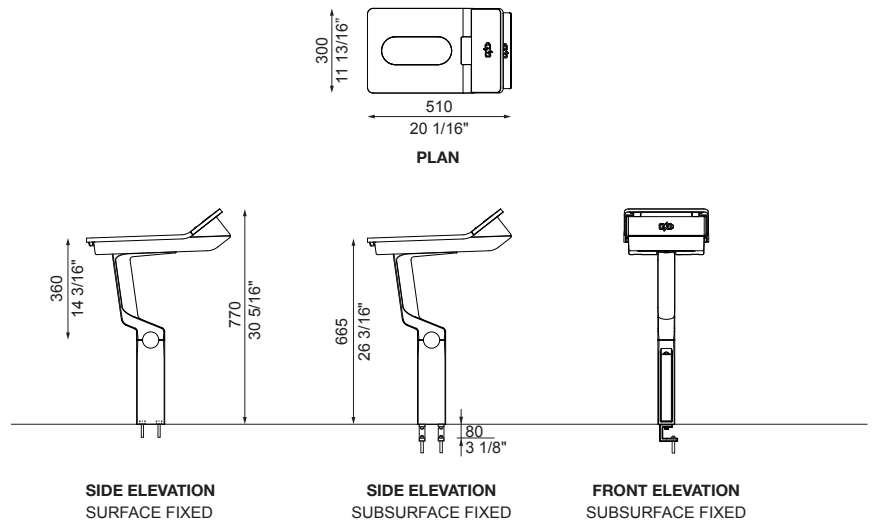

A charging table that enables users charge devices. PowerMe™ can also house technology such as WiFi.

Integrate with a wide range of seats including Classic Galleria, Mall, Concourse, Termini, and Aria. Also available as a standalone table.

MCODE:
PM

DIMENSIONS:
300W x 510L x 770H (mm)
11 13/16" W x 20 1/16" L x 30 5/16" H

Select one box per category to specify your product.

SMART FEATURES:

PowerMe™ Table offers GPO, USB and wireless charging for end users. It can also house hardware to offer WiFi 4G.

CHARGING POINTS:

- ☐ GPO, USB, USB, GPO, Qty 2 wireless charging
- ☐ USB, USB, USB, USB, Qty 2 wireless charging
- ☐ Tailored

WIFI 4G:

Additional cost applies.

- ☐ No
- ☐ Yes

MOUNTING:

- ☐ Surface Fixed
- ☐ Subsurface Fixed

PowerMe™ TABLETOP:

- ☐ Cast Aluminium Powder Coated
  (see colour chart)
- ☐ Tailored

FRAME COLOUR:

- ☐ Sable Brilliance (medium grey)
- ☐ Sable Bass (dark grey)
- ☐ Sable Core Ten
- ☐ Textura
  - ☐ Ironstone
  - ☐ Deep Ocean
  - ☐ Jasper
  - ☐ Woodland Grey
  - ☐ Dark Bronze
  - ☐ Monument
  - ☐ Night Sky (black)
- ☐ Other *(see colour chart)*

Integrated PowerMe
2 x Aria 2-seater, PowerMe centred, with Splay legs and arms
2S-PM-2S