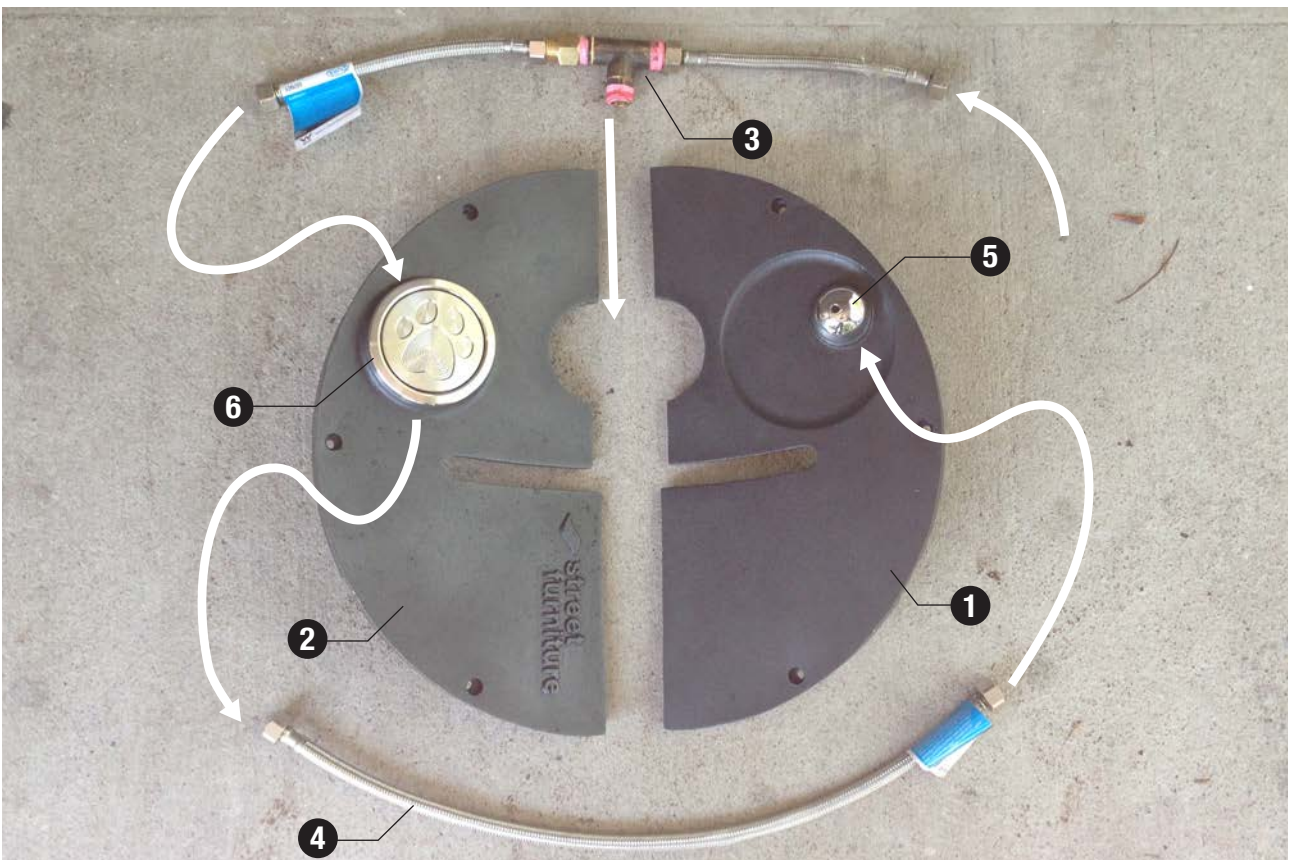

INSTALLATION GUIDE

Please read carefully.
Warranty will be void if instructions are not followed.

arquá retrofit kit

DF4-DBKIT

In the Box

1. Sump cover with valve
2. Sump cover with paw button
3. T connector hose assembly
4. 600mm hose
5. Valve
6. Paw button