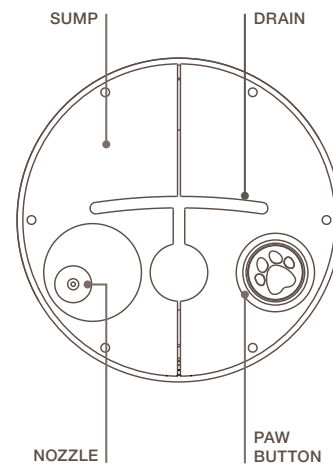

button upgrade

Stainless steel 316 valve components now feature teflon-coating for smoother pushing action

integrated dog bubbler

Step on the paw button to hydrate your dog. Water drains immediately after use for optimum hygiene. Eliminates bowl and stagnant water

maximum strength

The blade is now curved in two directions to withstand even more force

vandal-resistance

The fountain uses extra-strong hardware designed for heavy-duty use in prisons. In the rare case of vandalism, spare parts are readily available