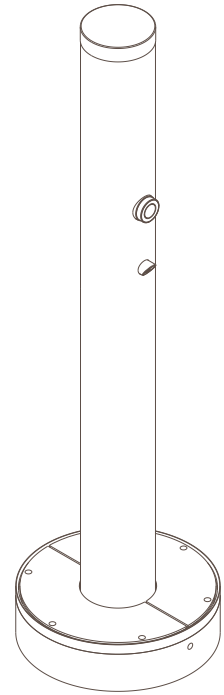

maximum strength

The blade is now curved in two directions to withstand even more force

vandal-resistance

The fountain uses extra-strong hardware designed for heavy-duty use in prisons. In the rare case of vandalism, spare parts are readily available

Need more technical data?

Find online:

- Technical sheets
- Material specifications
- Colour charts
- High-res images
- Installation guides
- CAD blocks

products

Arqua Dog Bubbler
DF4-DB

Arqua Fountain
DF4-STD

Arqua Refill Pole
DF7
Optional filter available

options

body

Stainless Steel 304
Stainless Steel 316

filter

The DF7 is available with an integrated filter

colours and finishes

More colours can be found at streetfurniture.com/au/colour-chart