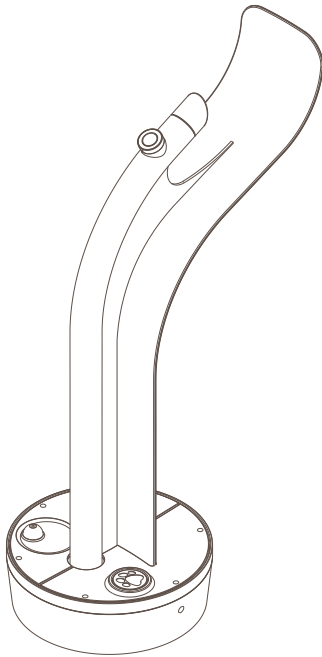

button upgrade

Stainless steel 316 valve components now feature teflon-coating for smoother pushing action

integrated dog bubbler

Step on the paw button to hydrate your dog. Water drains immediately after use for optimum hygiene. Eliminates bowl and stagnant water

all-in-one

Refill your bottle
Take a drink
Hydrate your dog

Circular Quay
Arqua Fountain
in Stainless 316

**“Designed to display a
jewel-like presence in its
urban setting.”**

Darrel Conybeare, co-designer

Need more technical data?

Find online:

- Technical sheets
- Material specifications
- Colour charts
- High-res images
- Installation guides
- CAD blocks

products

Arqua Dog Bubbler
DF4-DB

Arqua Fountain
DF4-STD

Arqua Refill Pole
DF7
Optional filter available

options

body

Stainless Steel 304
Stainless Steel 316

filter

The DF7 is available with an integrated filter

colours and finishes

More colours can be found at streetfurniture.com/au/colour-chart