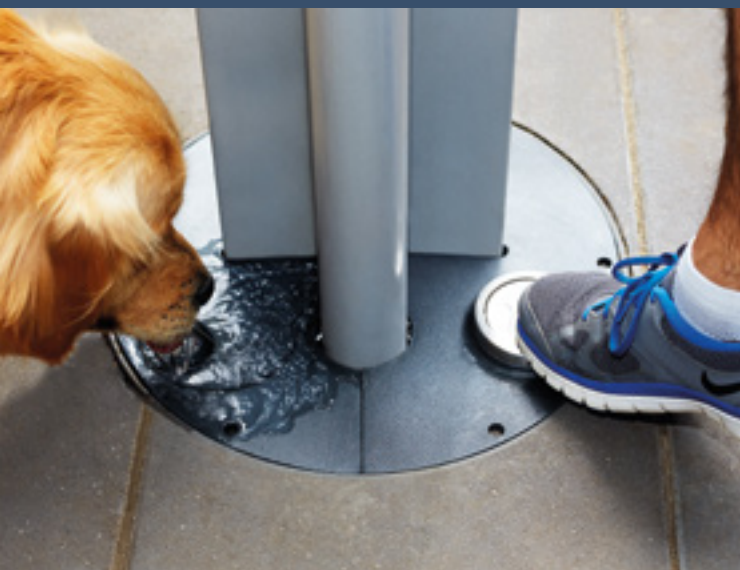

button upgrade

Stainless steel 316 valve components now feature teflon-coating for smoother pushing action

integrated dog bubbler

Step on the paw button to hydrate your dog. Water drains immediately after use for optimum hygiene. Eliminates bowl and stagnant water

maximum strength

The blade is now curved in two directions to withstand even more force

vandal-resistance

The fountain uses extra-strong hardware designed for heavy-duty use in prisons. In the rare case of vandalism, spare parts are readily available

extra marine-grade option

Choose the electropolished stainless steel 316 body option for maximum performance by the sea

refill

Designed to fill a 600ml bottle

drink

Release water to drink

hydrate

Step on the paw button to hydrate your dog