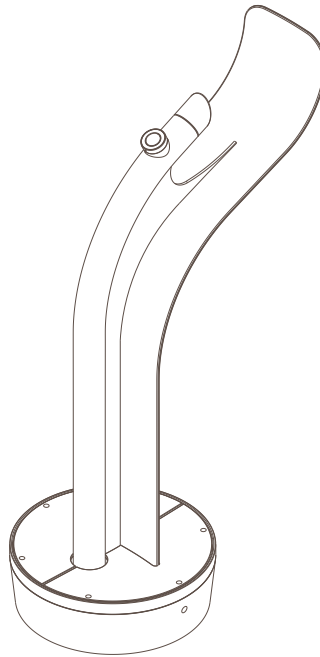

button upgrade

Stainless steel 316 valve components now feature teflon-coating for smoother pushing action

integrated dog bubbler

Step on the paw button to hydrate your dog. Water drains immediately after use for optimum hygiene. Eliminates bowl and stagnant water

Need more technical data?

Find online:

- Technical sheets
- Material specifications
- Colour charts
- High-res images
- Installation guides
- CAD blocks

products

Arqua Dog Bubbler
DF4-DB

Arqua Fountain
DF4-STD

Arqua Refill Pole
DF7
Optional filter available

options

body

Stainless Steel 304
Stainless Steel 316

filter

The DF7 is available with an integrated filter

colours and finishes

More colours can be found at streetfurniture.com/au/colour-chart