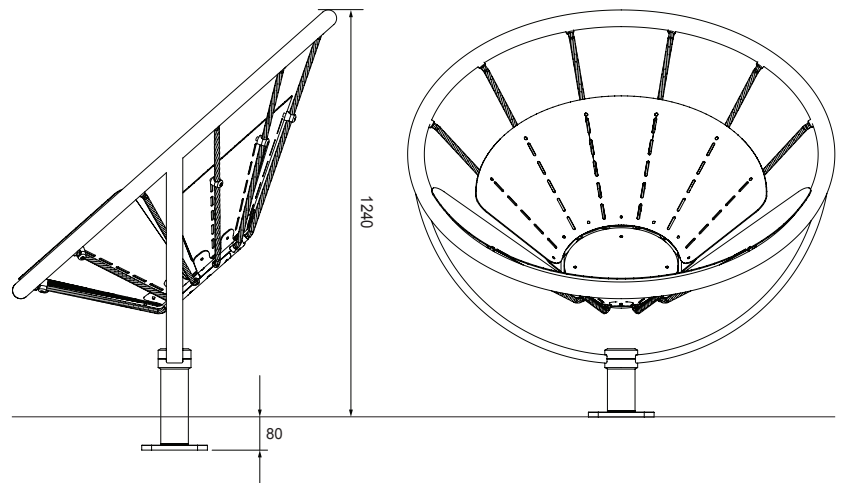

SIDE VIEW
SUBSURFACE FIXED

FRONT VIEW
SURFACE FIXED

MOUNTING OPTIONS