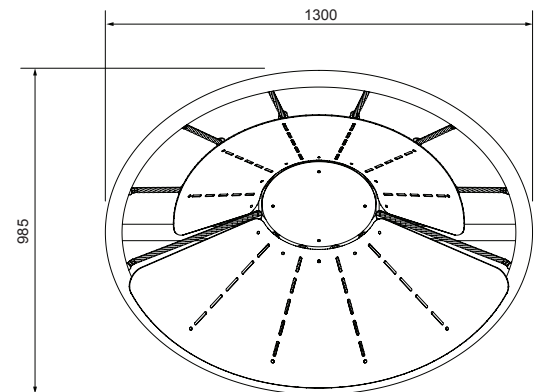

Flower Chair swivels, empowering sitters to find the best view, change their position in relation to the sun, interact with friends or enjoy some peace and quiet alone.

MCODE:
FC1

DIMENSIONS (mm):
1300L x 985W x 1240H

Select one box per category to specify your product.

FRAME:

- ☐ Stainless 316
  - ☐ No.4 Brushed
  - ☐ Powder Coated (see colour chart)
- ☐ Tailored

MOUNTING:

- ☐ Swivel Mechanism
  - ☐ Surface Fixed
  - ☐ Subsurface Fixed
- ☐ Tailored

PANEL:

- ☐ Aluminium Powder Coated (see colour chart)
- ☐ Tailored

ROPE:

- ☐ Black
- ☐ Tailored

Some options incur additional fees and lead time.

Need more information?

For a brochure, image gallery, CAD downloads, installation and maintenance guides, go to:
streetfurniture.com/au/product/flower-chair/

Quick links:

- streetfurniture.com/au/colour-chart/
- streetfurniture.com/au/warranty/
- streetfurniture.com/au/parts-promise/

TOP VIEW