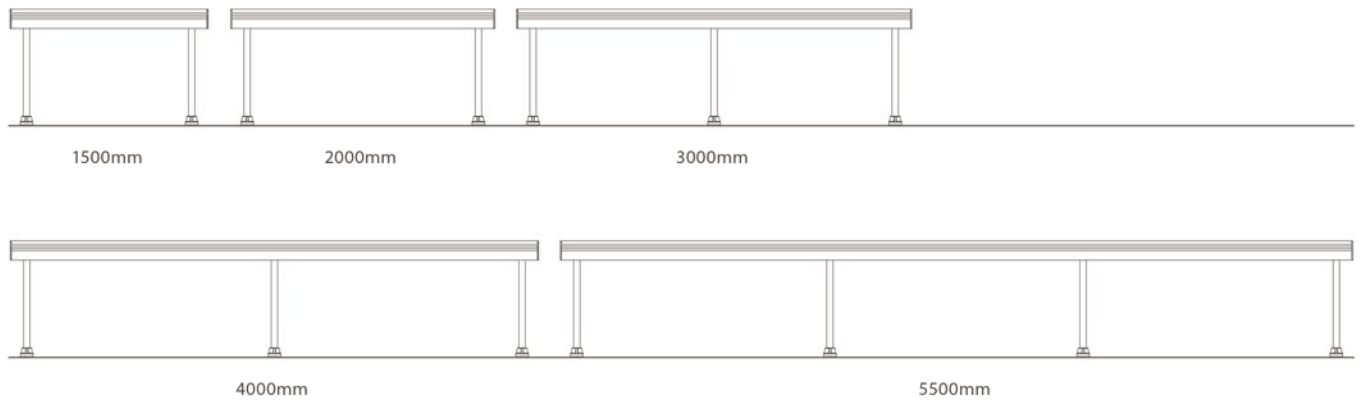

## length

Tailor lengths up to 5.5m