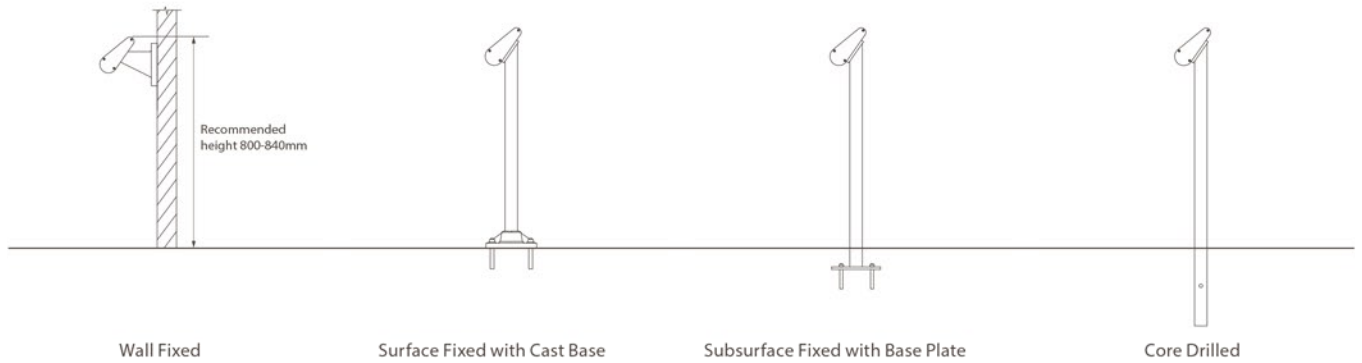

# aero

space-efficient leaning rail  
for waiting areas

Town Hall

 **street  
furniture**  
Australia

Aero Leaning Rail ART, Wall Fixed, 2000mm L, Sable Brilliance Finish

## products

The Aero Leaning Rail AR1 technical sheet is also available to help specify your product.

More information can be found at [streetfurniture.com](http://streetfurniture.com)

## length

Tailor lengths up to 5.5m